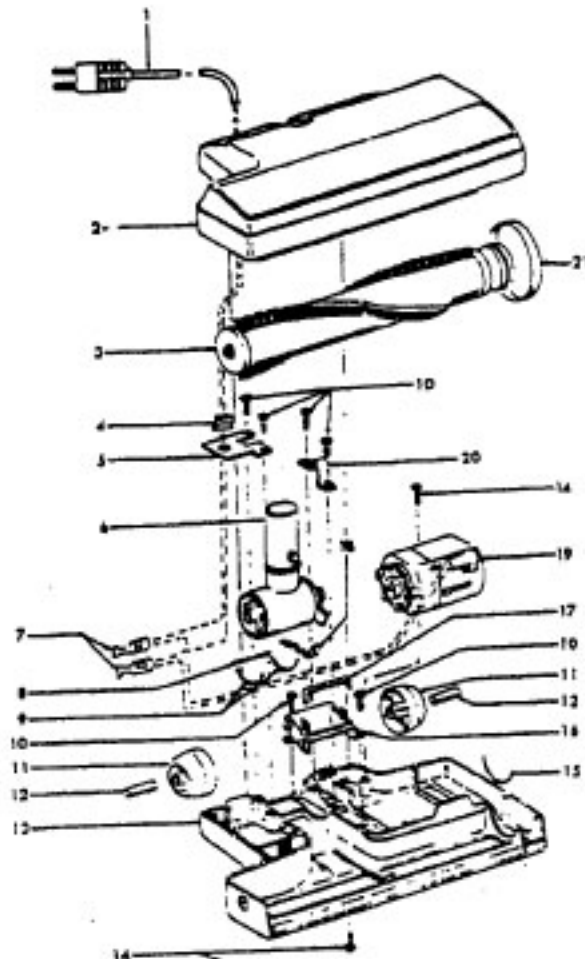

Ref. No.	Part No.	Description
1	21447041	Screw
2	37195047	Motor Cover
3	34163003	Diffuser
4	21366004	Speed Nut
5	34133007	Seal
6	34132006	Pad
7	34143002	Seal
8	43577109	Motor - 1.7 (P-111)
9	48969	Wire Nut
10	46363039	Attach. Cord - AAP -16
11	27482301	Strain Relief
12	38511015	Wheel Bearing - AG
13	38522061	Wheel
15	41432040	Wheel Carrier - AG
16	46326079	Receptacle Assem. - AG
17	37231016	Main Body - M
18	36151015	Latch
19	31114009	Filter
20	36426012	Filter Support
21	36321011	Motor Retainer
22	21447072	Screw
23	34287021	Muffler
24	28162007	Switch
25	37214052	Control Panel - AAP
26	21447027	Screw
27	36172046	Spring Clip
28	51151010	Bag Indicator
29	38781010	Seal
30	42212031	Bag Housing Lid - LZ
31	51375064	Nameplate
32	4010028K	Paper Bag - (3- Pk.)
	56513176	Owner Manual
	58174020	Canon
	58353007	Top Support
	58461020	Rear Support
	58364013	Front Support

Agitator

Ref. No.	Part No.	Description
	48416009	Agitator
1	41435018	Thread Guard
2	43267002	Bearing
3	21347003	Spring Washer
4	36422001	End
5	48445017	Agitator Brush
6	160070	Shaft
8	38537002	End Pulley
9	41435021	Thread Guard