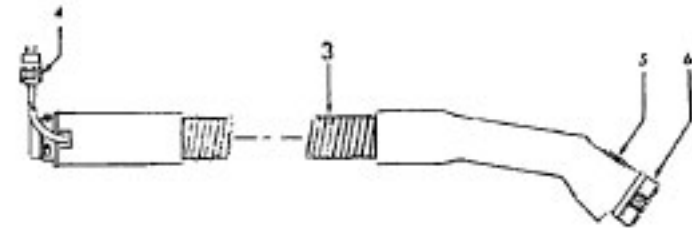

Cleaning Tools

Spirit & Celebrity

Ref. No.	Part No.	Description
1	43433085	Hose - AAP - Celebrity
2	43433032	Hose - JM - Spirit - 5-1/2'
3	43433067	Hose - AAP - Spirit - 5-1/2'
	43433081	Hose - MV -S/C- Spirit - 5-1/2'
	43433084	Hose - AAP - S/C - Spirit - 7'
	43433111	Hose - 2W - AG -S/C - Spirit
4	46321076	Cord Repair Kit
5	34777005	Suction Reg. Control - AG
	34777007	Suction Reg. Control - MV
6	36153009	Latch Ring - AG
7	43468055	Hose Tube - BL - 14
8	43453086	Extension Tube - BL - 22
	43453035	Extension Tube - AX - 22
	43453052	Extension Tube - 20 - AX (Gray Clip)
	43453058	Extension Tube - BL - 20 (Gray Clip)
9	3863801P	Extension Tube -Poly - AG
10	43453027	Extension Tube
11	43414073	Floor Brush - AG
12	38614023	Furniture Nozzle - 1 Pc. - 17
	43414057	Furniture Nozzle - AG
	38614024	Furniture Nozzle - AG
13	43414064	Dusting Brush - AG
14	38617017	Crevice Tool - AG
15	43414015	Furniture Brush - JM
	43414016	Furniture Brush - AG
16	38644040	Swivel Connector - JM
	38644020	Swivel Connector - AG
17	33712007	Split Ring
18	48447001	Brush Back
19	12845JM	Gasket
20	12783	Rivet
21	36171008	Cord Clip - MV
	36171005	Cord Clip - AG
22	13275	Screw
23	13142AG	Suction Control
24	13257BZ	Support