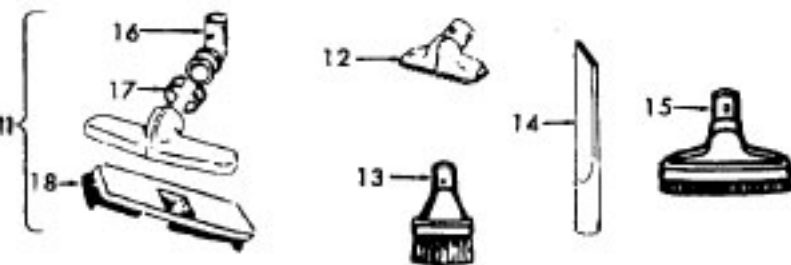

Cleaning Tools

Spirit & Celebrity

Ref. No.	Part No.	Description
1	43433085	Hose - AAP - Celebrity
2	43433032	Hose - JM - Spirit - 5-1/2'
3	43433067	Hose - AAP - Spirit - 5-1/2'
	43433081	Hose - MV -S/C- Spirit - 5-1/2'
	43433084	Hose - AAP - S/C - Spirit - 7'
	43433111	Hose - 2W - AG -S/C - Spirit
4	46321076	Cord Repair Kit
5	34777005	Suction Reg. Control - AG
	34777007	Suction Reg. Control - MV
6	36153009	Latch Ring - AG
7	43468055	Hose Tube - BL - 14
8	43453086	Extension Tube - BL - 22
	43453035	Extension Tube - AX - 22
	43453052	Extension Tube - 20 - AX (Gray Clip)
	43453058	Extension Tube - BL - 20 (Gray Clip)
9	3863801P	Extension Tube -Poly - AG
10	43453027	Extension Tube
11	43414073	Floor Brush - AG
12	38614023	Furniture Nozzle - 1 Pc. - 17
	43414057	Furniture Nozzle - AG
	38614024	Furniture Nozzle - AG
13	43414064	Dusting Brush - AG
14	38617017	Crevice Tool - AG
15	43414015	Furniture Brush - JM
	43414016	Furniture Brush - AG
16	38644040	Swivel Connector - JM
	38644020	Swivel Connector - AG
17	33712007	Split Ring
18	48447001	Brush Back
19	12845JM	Gasket
20	12783	Rivet
21	36171008	Cord Clip - MV
	36171005	Cord Clip - AG
22	13275	Screw
23	13142AG	Suction Control
24	13257BZ	Support