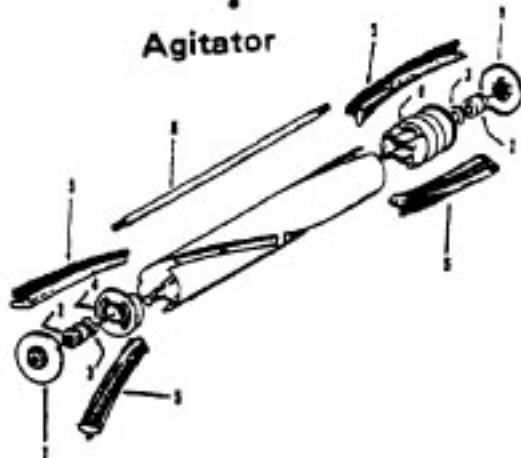

Agitator

Ref. No.	Part No.	Description
	48416009	Agitator
1	41435018	Thread Guard
2	43267002	Bearing
3	21347003	Spring Washer
4	36422001	End
5	48445017	Agitator Brush
6	160070	Shaft
8	38537002	End Pulley
9	41435021	Thread Guard