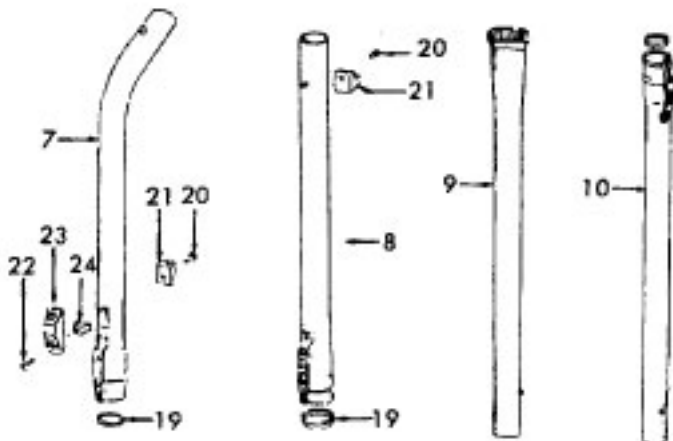

Cleaning Tools

Spirit & Celebrity

Ref. No.	Part No.	Description
1	43433085	Hose - AAP - Celebrity
2	43433032	Hose - JM - Spirit - 5-1/2'
3	43433067	Hose - AAP - Spirit - 5-1/2'
	43433081	Hose - MV -S/C- Spirit - 5-1/2'
	43433084	Hose - AAP - S/C - Spirit - 7'
	43433111	Hose - 2W - AG -S/C - Spirit
4	46321076	Cord Repair Kit
5	34777005	Suction Reg. Control - AG
	34777007	Suction Reg. Control - MV
6	36153009	Latch Ring - AG
7	43468055	Hose Tube - BL - 14
8	43453086	Extension Tube - BL - 22
	43453035	Extension Tube - AX - 22
	43453052	Extension Tube - 20 - AX (Gray Clip)
	43453058	Extension Tube - BL - 20 (Gray Clip)
9	3863801P	Extension Tube -Poly - AG
10	43453027	Extension Tube
11	43414073	Floor Brush - AG
12	38614023	Furniture Nozzle - 1 Pc. - 17
	43414057	Furniture Nozzle - AG
	38614024	Furniture Nozzle - AG
13	43414064	Dusting Brush - AG
14	38617017	Crevice Tool - AG
15	43414015	Furniture Brush - JM
	43414016	Furniture Brush - AG
16	38644040	Swivel Connector - JM
	38644020	Swivel Connector - AG
17	33712007	Split Ring
18	48447001	Brush Back
19	12845JM	Gasket
20	12783	Rivet
21	36171008	Cord Clip - MV
	36171005	Cord Clip - AG
22	13275	Screw
23	13142AG	Suction Control
24	13257BZ	Support