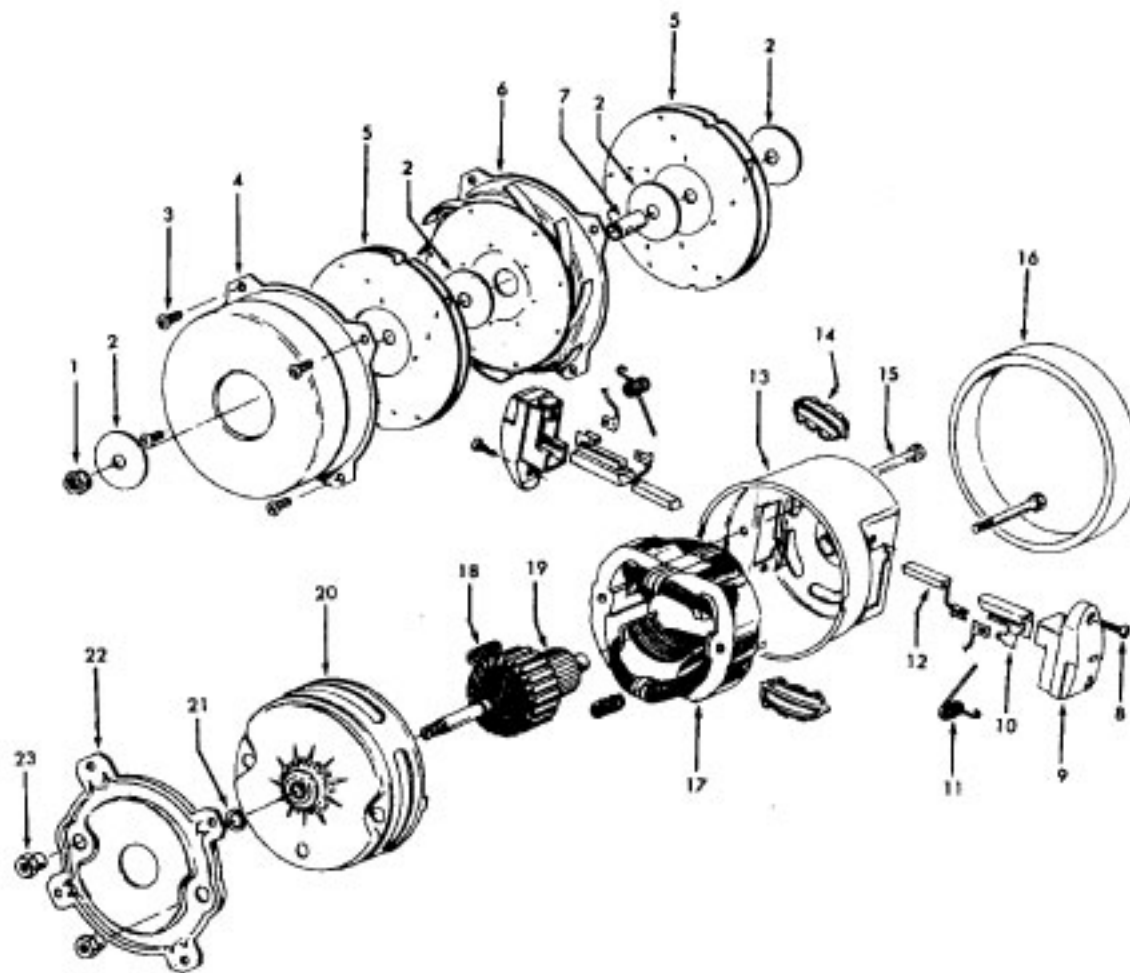

Motor

Model S3203, S3205, S3207, S3209, S3211, S3213, S3241, S3243, S3245, S3247, S3257, S3261, S3263, S3265, S3267 S3291, S3293, S3295, S3401, S3403, S3433

MOTOR 43577109 - (1.7)

Ref. No.	Part No.	Description
1	33426001	Nut
2	21312701	Washer
3	21434224	Screw
4	37191016	Outerstage Housing
5	43566017	Fan
6	43551005	Interstage
7	31742010	Spacer
8	21429406	Screw
9	167696AG	Brush Carrier
10	N/A	Brush Holder - Use Brush Carrier Assem. - 47318008 (Inlc. It. 9 - 12)
11	38353004	Spring
12	167681	Carbon Brush
13	42937003	Motor Housing - Upper
14	169702BZ	Bushing
15	33421004	Bolt
16	31195002	Insulator
17	45311035	Field Coil
18	167721FW	Spring
19	44765171	Armature
20	37191085	Motor Housing - Lower
21	31148002	Spacer
22	36322002	Mounting Plate
23	167695EF	Nut