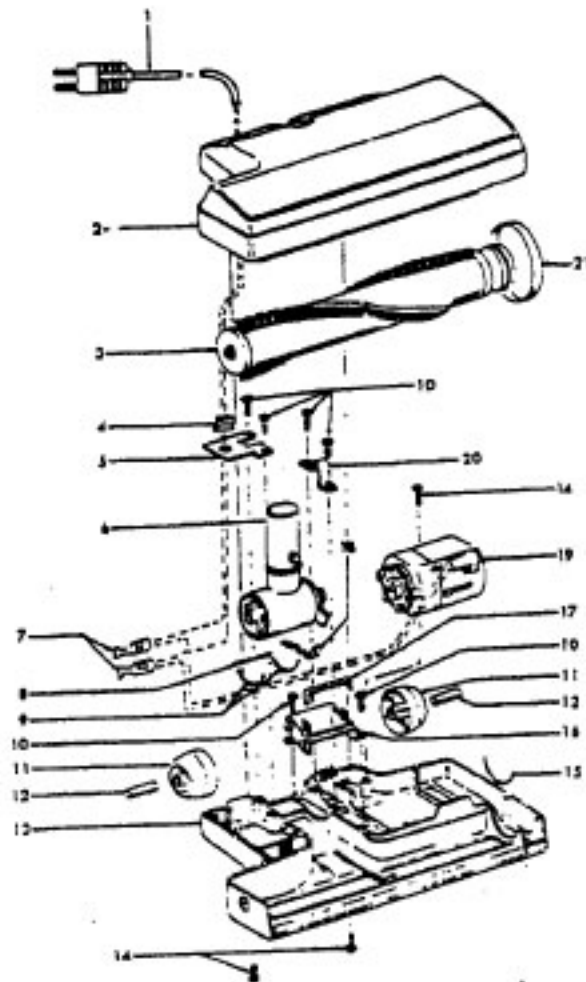

Agitator

Ref. No.	Part No.	Description
	48438189 A, C	Power Nozzle - LS - S3189, S3193, S3213
	48438057 D	Power Nozzle - MX - 4.5' Cord - S3245
	48438189 F	Power Nozzle - LZ - S3211, S3261, S3263, S3263-036, S3263-060, S3403, S3403-022
	48438190 G, J	Power Nozzle - LZ - S3209, S3419, S3425, S3425-022, S3425-032, S3425-060, S3403-022
	48438058 H	Power Nozzle - LZ - 4.5' Cord
1	46321005 46321088	Attachment Cord 4.5'- AG Cord - AG - 3.5
2	42252059 A, C,D, E, F, G,H 42252174 I, J	Body - LS Body - AAP
	51375042 A,B,C	Nameplate
	52125095 F	Nameplate
	52125088 G	Nameplate
	52125107 H	Nameplate
	52125113 I	Nameplate
	52125096 J	Nameplate
3	48416009	Agitator
2	163768	Strain Relief
5	34663003	Bracket
6	43482024	Nozzle Connector - LZ
7	12227	Insulated Terminal (2 Wire)
8	34112005	Seal
9	34337003	Seal
10	21447041	Screw
11	32175025	Wheel - AG
12	31523005	Wheel Shaft
13	42246120	Base Plate
14	21447007	Screw
15	34337004	Seal
16	42256090	Duct Cover
17	34123015	Duct Cover Seal
18	35276001	Detent Spring
19	43177073	Motor
20	35271001	Bracket - LH
21	38528011	Belt

Ref. No.	Part No.	Description
	48416009	Agitator
1	41435018	Thread Guard
2	43267002	Bearing
3	21347003	Spring Washer
4	36422001	End
5	48445017	Agitator Brush
6	160070	Shaft
8	38537002	End Pulley
9	41435021	Thread Guard