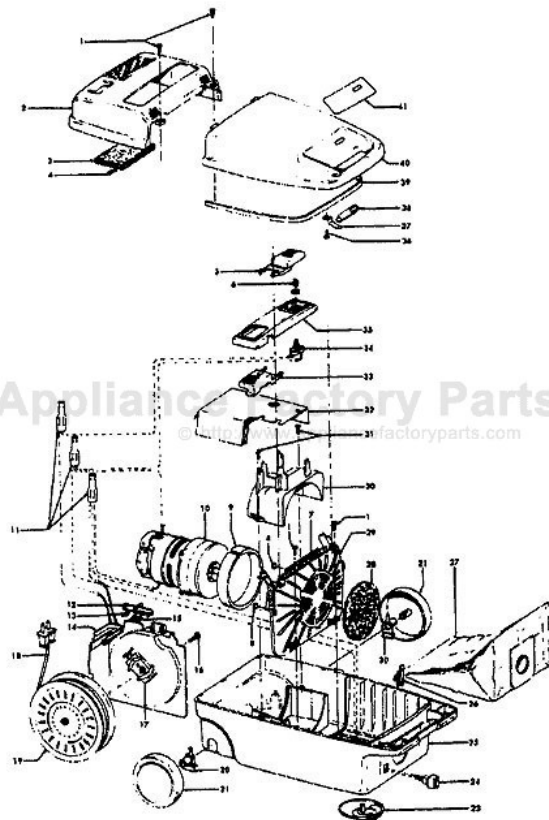

[Find Your HOOVER Vacuum Cleaner Parts - Select From 1456 Models](#)

----- Manual continues below part list -----