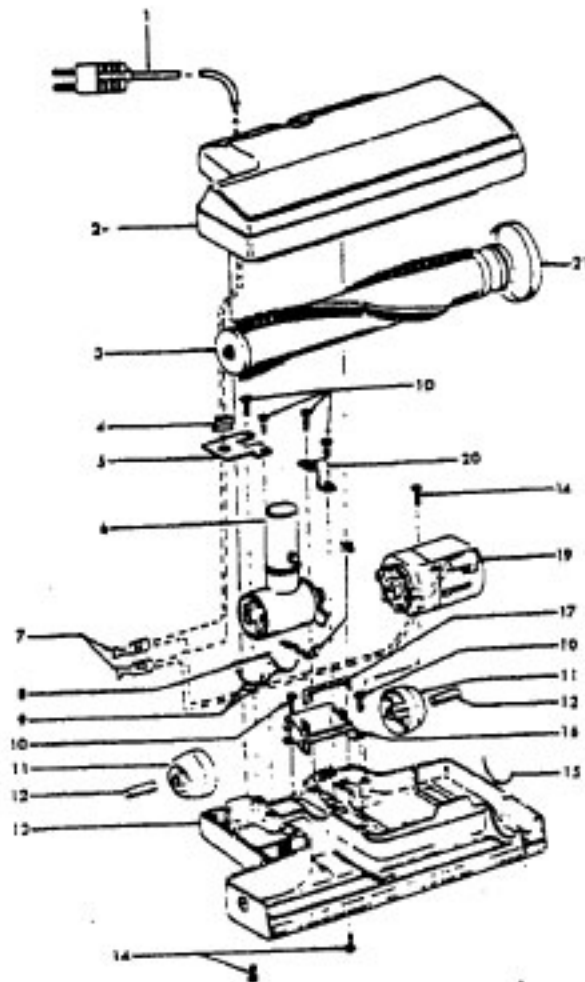

Agitator

Ref. No.	Part No.	Description
	48438189 A, C	Power Nozzle - LS - S3189, S3193, S3213
	48438057 D	Power Nozzle - MX - 4.5' Cord - S3245
	48438189 F	Power Nozzle - LZ - S3211, S3261, S3263, S3263-036, S3263-060, S3403, S3403-022
	48438190 G, J	Power Nozzle - LZ - S3209, S3419, S3425, S3425-022, S3425-032, S3425-060, S3403-022
	48438058 H	Power Nozzle - LZ - 4.5' Cord
1	46321005	Attachment Cord 4.5'- AG
	46321088	Cord - AG - 3.5
2	42252059 A, C,D, E, F, G,H	Body - LS
	42252174 I, J	Body - AAP
	51375042 A,B,C	Nameplate
	52125095 F	Nameplate
	52125088 G	Nameplate
	52125107 H	Nameplate
	52125113 I	Nameplate
	52125096 J	Nameplate
3	48416009	Agitator
2	163768	Strain Relief
5	34663003	Bracket
6	43482024	Nozzle Connector - LZ
7	12227	Insulated Terminal (2 Wire)
8	34112005	Seal
9	34337003	Seal
10	21447041	Screw
11	32175025	Wheel - AG
12	31523005	Wheel Shaft
13	42246120	Base Plate
14	21447007	Screw
15	34337004	Seal
16	42256090	Duct Cover
17	34123015	Duct Cover Seal
18	35276001	Detent Spring
19	43177073	Motor
20	35271001	Bracket - LH
21	38528011	Belt

Ref. No.	Part No.	Description
	48416009	Agitator
1	41435018	Thread Guard
2	43267002	Bearing
3	21347003	Spring Washer
4	36422001	End
5	48445017	Agitator Brush
6	160070	Shaft
8	38537002	End Pulley
9	41435021	Thread Guard