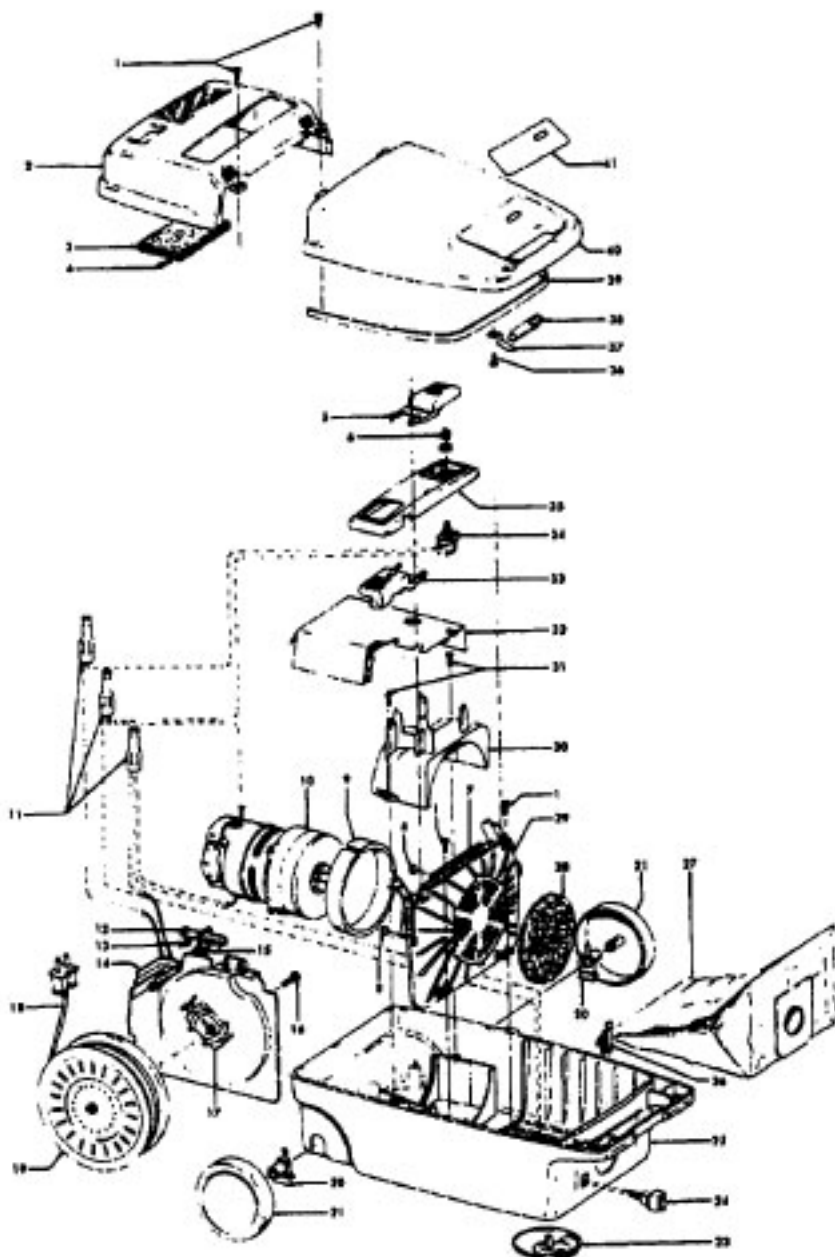

This Owner's Manual is provided and hosted by Appliance Factory Parts.

HOOVER S3213 Owner's Manual

[Shop genuine replacement parts for HOOVER S3213](#)

[Find Your HOOVER Vacuum Cleaner Parts - Select From 1456 Models](#)

----- Manual continues below part list -----

Available Replacement Parts for HOOVER S3213

H-4010028K	BAG OEM HOOVER (3 PACK) K
HR-1810	FILTER HOOVER MESH FILTER
H-43267002	AGITATOR BEARING ASM
H-43414073	Floor brush.
H-43414064	DUSTING BRUSH (ONE PEICE)
HR-5000	EXTENSION TUBE
HR-1050	BELT FOR HOOVER

Ref. No.	Part No.	Description
1	21447041	Screw
2	42219044	Motor Cover / Control Panel - JM (Lg. Panel)
3	34163003	Diffuser
4	21366004	Speed Nut
5	38422073	Switch Pedal - AG
6	38314002	Spring
7	34133007	Seal
8	34132006	Pad
9	34143002	Seal
10	43577109	Motor - (P-111)
11	48969	Wire Nut
12	38458008	Brake Arm
13	38353009	Spring
14	37215159	Cord Reel Support - LS
15	36222008	Brake Pad
16	21447003	Screw - 5/8
	21447072	Screw - 7/8
17	47348076	Brush Block
18	46383311	Attach. Cord - AG - 20
19	46831106	Cord Reel - AAP
20	38511015	Wheel Bearing - AG
21	38522061	Wheel
23	41432040	Wheel Carrier - AG
24	46326079	Receptacle Assem. - AG
25	37231036	Main Body - ML
26	36151015	Latch
27	4010028K	Paper Bag - (3-Pk.)
28	31114009	Filter
29	36426012	Support
30	36321011	Motor Retainer
31	21447072	Screw
32	34287021	Exhaust Muffler
33	38422124	Cord Reel Pedal - AG
34	28212026	Switch
35	42219044	Motor Cover / Control Panel - JM - (Lg. Panel)
36	21447027	Screw
37	36172046	Spring Clip
38	51151010	Bag Indicator
39	38781010	Lid Seal
40	42212032	Bag Housing Lid - LS
41	51375064	Nameplate

Ref. No.	Part No.	Description
	48416009	Agitator
1	41435018	Thread Guard
2	43267002	Bearing
3	21347003	Spring Washer
4	36422001	End
5	48445017	Agitator Brush
6	160070	Shaft
8	38537002	End Pulley
9	41435021	Thread Guard