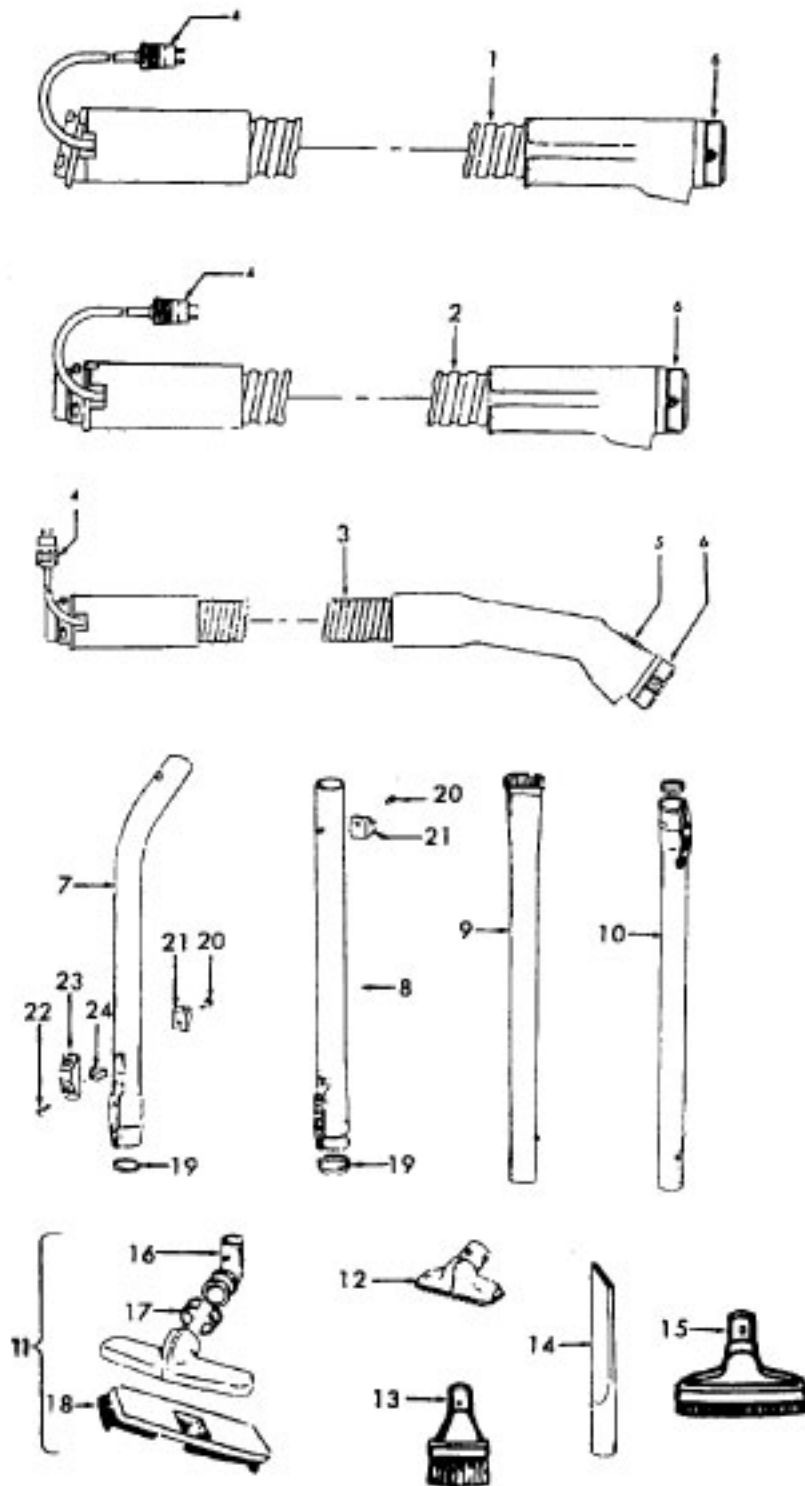

Cleaning Tools

Spirit & Celebrity

Ref. No.	Part No.	Description
1	43433085	Hose - AAP - Celebrity
2	43433032	Hose - JM - Spirit - 5-1/2'
3	43433067	Hose - AAP - Spirit - 5-1/2'
	43433081	Hose - MV -S/C- Spirit - 5-1/2'
	43433084	Hose - AAP - S/C - Spirit - 7'
	43433111	Hose - 2W - AG -S/C - Spirit
4	46321076	Cord Repair Kit
5	34777005	Suction Reg. Control - AG
	34777007	Suction Reg. Control - MV
6	36153009	Latch Ring - AG
7	43468055	Hose Tube - BL - 14
8	43453086	Extension Tube - BL - 22
	43453035	Extension Tube - AX - 22
	43453052	Extension Tube - 20 - AX (Gray Clip)
	43453058	Extension Tube - BL - 20 (Gray Clip)
9	3863801P	Extension Tube -Poly - AG
10	43453027	Extension Tube
11	43414073	Floor Brush - AG
12	38614023	Furniture Nozzle - 1 Pc. - 17
	43414057	Furniture Nozzle - AG
	38614024	Furniture Nozzle - AG
13	43414064	Dusting Brush - AG
14	38617017	Crevice Tool - AG
15	43414015	Furniture Brush - JM
	43414016	Furniture Brush - AG
16	38644040	Swivel Connector - JM
	38644020	Swivel Connector - AG
17	33712007	Split Ring
18	48447001	Brush Back
19	12845JM	Gasket
20	12783	Rivet
21	36171008	Cord Clip - MV
	36171005	Cord Clip - AG
22	13275	Screw
23	13142AG	Suction Control
24	13257BZ	Support