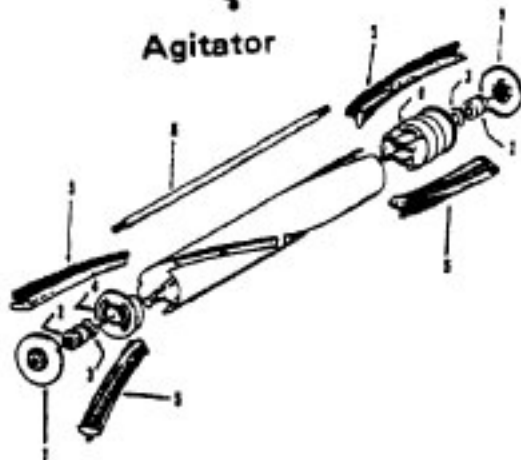

ITEMS NOT ILLUSTRATED

46831076	Commutator (Component of Cord Reel Assm.)
56513176	Owner Manual
58174017	Carton
58353007	Top Support
58461020	Rear Support
58364013	Front Support

CLEANING TOOLS - (P-92)

43414073	Floor Brush - AG
43414057	Furniture Nozzle - AG
43414064	Dusting Brush - AG
38617017	Crevice Tool - AG
43433111	Hose - AG - 2W
43453052	Extension Tube - 20 - AX
43453023	Hose Tube Curved - AX
48438189	Power Nozzle

Agitator

Ref. No.	Part No.	Description
	48438189 A, C	Power Nozzle - LS - S3189, S3193, S3213
	48438057 D	Power Nozzle - MX - 4.5' Cord - S3245
	48438189 F	Power Nozzle - LZ - S3211, S3261, S3263, S3263-036, S3263-060, S3403, S3403-022
	48438190 G, J	Power Nozzle - LZ - S3209, S3419, S3425, S3425-022, S3425-032, S3425-060, S3403-022
	48438058 H	Power Nozzle - LZ - 4.5' Cord
1	46321005	Attachment Cord 4.5'- AG
	46321088	Cord - AG - 3.5
2	42252059 A, C,D, E, F, G,H	Body - LS
	42252174 I, J	Body - AAP
	51375042 A,B,C	Nameplate
	52125095 F	Nameplate
	52125088 G	Nameplate
	52125107 H	Nameplate
	52125113 I	Nameplate
	52125096 J	Nameplate
3	48416009	Agitator
2	163768	Strain Relief
5	34663003	Bracket
6	43482024	Nozzle Connector - LZ
7	12227	Insulated Terminal (2 Wire)
8	34112005	Seal
9	34337003	Seal
10	21447041	Screw
11	32175025	Wheel - AG
12	31523005	Wheel Shaft
13	42246120	Base Plate
14	21447007	Screw
15	34337004	Seal
16	42256090	Duct Cover
17	34123015	Duct Cover Seal
18	35276001	Detent Spring
19	43177073	Motor
20	35271001	Bracket - LH
21	38528011	Belt