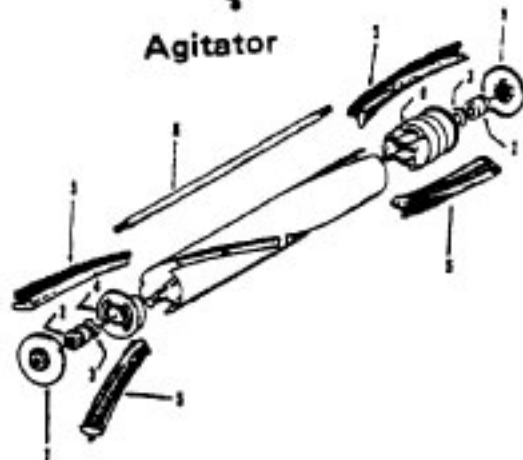

ITEMS NOT ILLUSTRATED

46831076	Commutator (Component of Cord Reel Assm.)
56513176	Owner Manual
58174017	Carton
58353007	Top Support
58461020	Rear Support
58364013	Front Support

CLEANING TOOLS - (P-92)

43414073	Floor Brush - AG
43414057	Furniture Nozzle - AG
43414064	Dusting Brush - AG
38617017	Crevice Tool - AG
43433111	Hose - AG - 2W
43453052	Extension Tube - 20 - AX
43453023	Hose Tube Curved - AX
48438189	Power Nozzle

Agitator

Ref. No.	Part No.	Description
	48438189 A, C	Power Nozzle - LS - S3189, S3193, S3213
	48438057 D	Power Nozzle - MX - 4.5' Cord - S3245
	48438189 F	Power Nozzle - LZ - S3211, S3261, S3263, S3263-036, S3263-060, S3403, S3403-022
	48438190 G, J	Power Nozzle - LZ - S3209, S3419, S3425, S3425-022, S3425-032, S3425-060, S3403-022
	48438058 H	Power Nozzle - LZ - 4.5' Cord
1	46321005 46321088	Attachment Cord 4.5'- AG Cord - AG - 3.5
2	42252059 A, C,D, E, F, G,H 42252174 I, J	Body - LS Body - AAP
	51375042 A,B,C	Nameplate
	52125095 F	Nameplate
	52125088 G	Nameplate
	52125107 H	Nameplate
	52125113 I	Nameplate
	52125096 J	Nameplate
3	48416009	Agitator
2	163768	Strain Relief
5	34663003	Bracket
6	43482024	Nozzle Connector - LZ
7	12227	Insulated Terminal (2 Wire)
8	34112005	Seal
9	34337003	Seal
10	21447041	Screw
11	32175025	Wheel - AG
12	31523005	Wheel Shaft
13	42246120	Base Plate
14	21447007	Screw
15	34337004	Seal
16	42256090	Duct Cover
17	34123015	Duct Cover Seal
18	35276001	Detent Spring
19	43177073	Motor
20	35271001	Bracket - LH
21	38528011	Belt