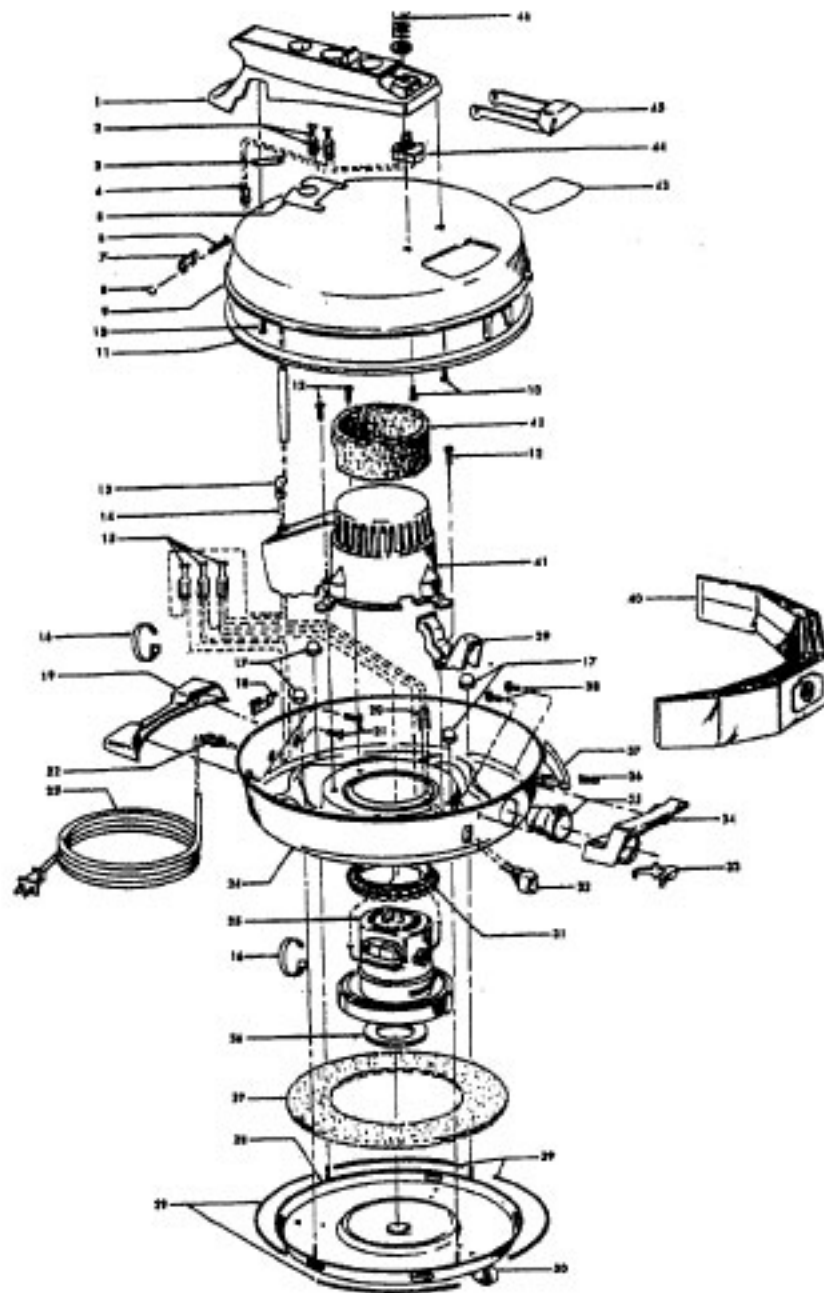

Ref. No.	Part No.	Description
1	36433003	Tool Rack - LB
2	48969	Wire Nut
3	21366003	Speed Nut
4	27482124	Strain Relief
5	34363002	Wire Shield
6	47938	Hinge Pin
7	35214004	Hinge Leaf - Upper
8	48123AV	Lock Ring
9	42211203	Upper Shell - LB
10	166735EF	Screw
11	170361JM	Furniture Guard
12	17001FW	Screw
13	27482227	Strain Relief
14	46311112	Pigtail Cord
15	48969	Wire Nut
16	27479307	Wire Tie
17	21851003	Nut
18	170348AW	Hinge Leaf - Lower
19	36921008	Rest Pad - JR
20	34723001	Retainer Clip
21	21447014	Screw
22	27482301	Strain Relief
23	46363224	Attach. Cord - AAP - 20
24	42213351	Intermediate Shell - JR
25	43577074	Motor - 3.4 - (P-60)
26	31178015	Compression Pad
27	31178012	Muffler
28	41421326	Bottom Pan - JR
29	34111002	Gasket
30	23737202	Caster Wheel
31	169293	Resilient Mount - Upper
32	46326096	Receptacle - JM
33	36151012	Latch
34	39457008	Handle
35	170352AG	Bag Collar Connector
36	48512FW	Spring
37	16439JX	Latch
38	21447024	Screw
39	37959020	Wire Cover - JM
40	4010009H	Throw Away Bag - 3 Pk.
41	37196070	Motor Cover - JM
42	38764006	Filter
43	52125064	Nameplate
44	28212026	Switch
45	38456069	Switch Button - JR
46	38314002	Spring
	56513134	Owner Manual
	58185091	Carton
	58343015	Bottom Support
	58347002	Top Support

Cleaning Tools - (P-92)

48438189 Power Nozzle