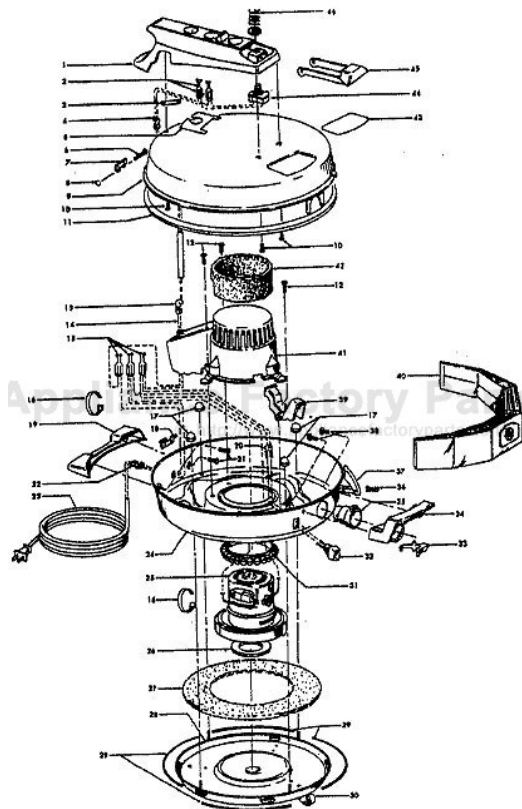

[Find Your HOOVER Vacuum Cleaner Parts - Select From 1456 Models](#)

----- Manual continues below part list -----