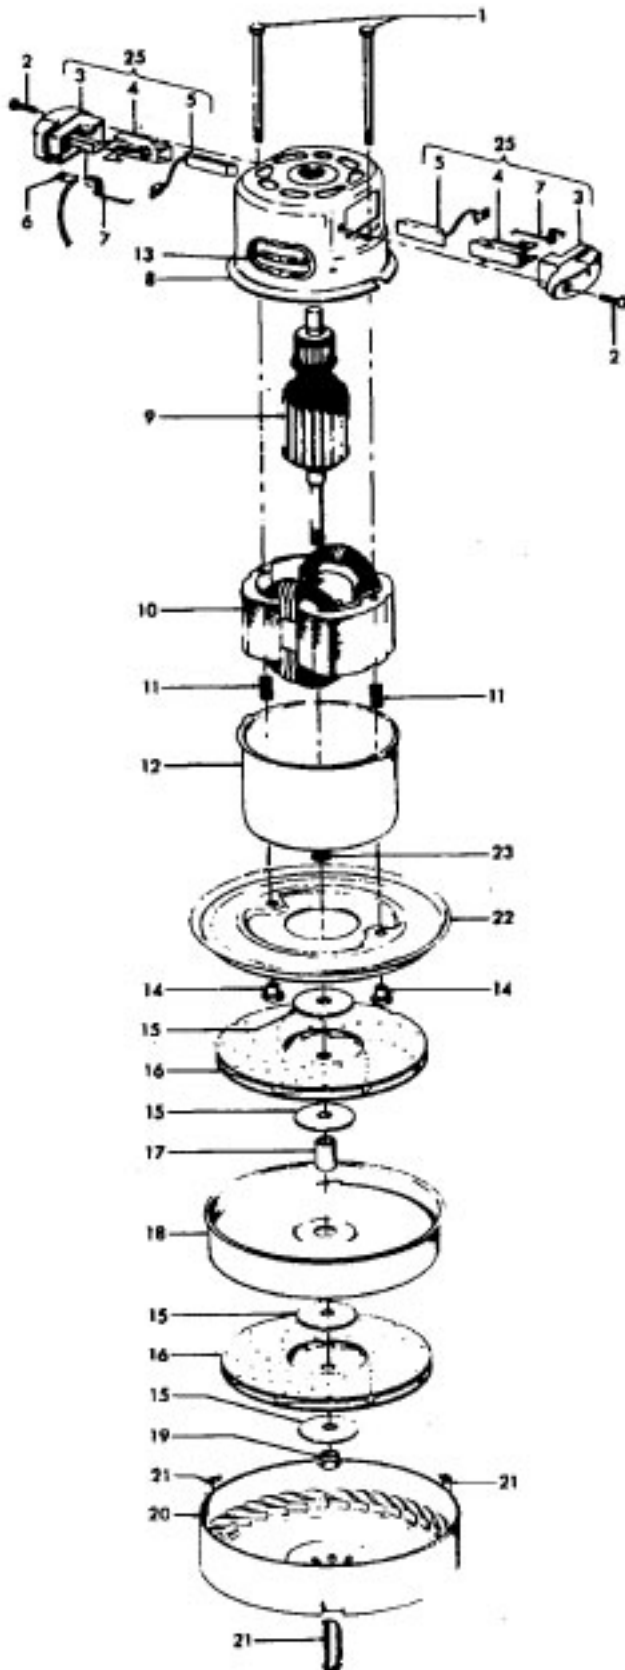

Celebrity Motor

Motor - 1 Speed - 43577074 (3.7)

Motor - 2 Speed - 43577093 (3.7)

43577093
43577074

Motor Comp. - S3153, S3141
Motor Comp. - S3059, S3059-030,
S3061, S3061-030, S3077, S3139,
S3139-035, S3173, S3217, S3219,
S3233

Ref. No.	Part No.	Description
1	12022	Field Bolt
2	21429406	Screw
3	168038	Brush Carrier
4	168506	Brush Holder
5	167679	Carbon Brush
6	27666551	Terminal
7	38353004	Spring
8	169706	Motor Housing - Upper
9	44765106	Armature
10	45311018	Field - 2 Speed - 3.7
	45311022	Field - 1 Speed - 3.7
11	167721FW	Spring
12	41823001	Motor Housing - Lower
13	169702BZ	Bushing
14	167695EF	Nut
15	21312774	Washer
16	43566006	Fan
17	31732003	Spacer
18	169712	Interstage
19	33426001	Nut
20	37218005	Diffuser
21	34786002	Spring Clip
22	169713FW	Mounting Plate
23	31148002	Spacer
25	168506	Brush Carrier Assm.