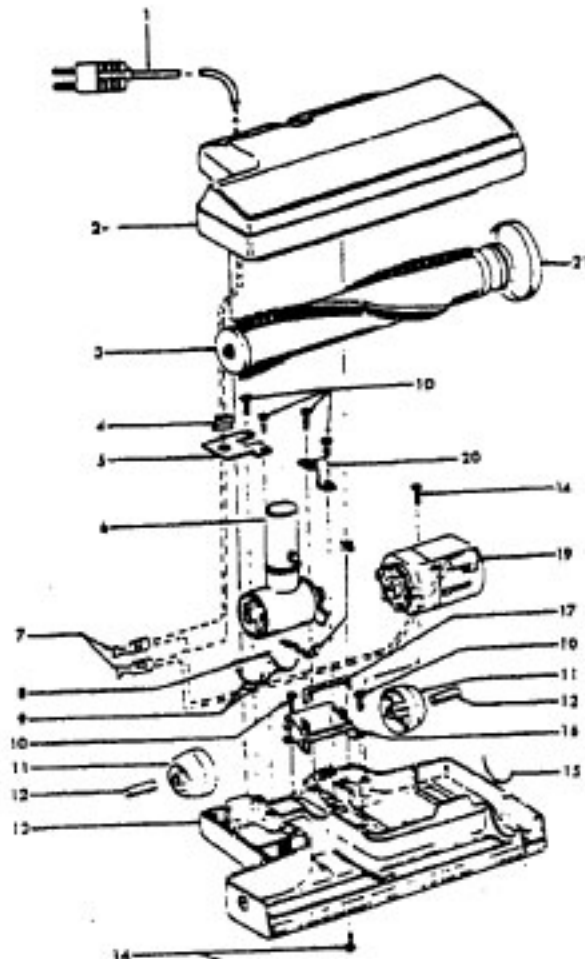

Ref. No.	Part No.	Description
1	12022	Field Bolt
2	21429406	Screw
3	168038	Brush Carrier
4	168506	Brush Holder
5	167679	Carbon Brush
6	27666551	Terminal
7	38353004	Spring
8	169706	Motor Housing - Upper
9	44765106	Armature
10	45311018	Field - 2 Speed - 3.7
	45311022	Field - 1 Speed - 3.7
11	167721FW	Spring
12	41823001	Motor Housing - Lower
13	169702BZ	Bushing
14	167695EF	Nut
15	21312774	Washer
16	43566006	Fan
17	31732003	Spacer
18	169712	Interstage
19	33426001	Nut
20	37218005	Diffuser
21	34786002	Spring Clip
22	169713FW	Mounting Plate
23	31148002	Spacer
25	168506	Brush Carrier Assm.

Agitator

Ref. No.	Part No.	Description
	48416009	Agitator
1	41435018	Thread Guard
2	43267002	Bearing
3	21347003	Spring Washer
4	36422001	End
5	48445017	Agitator Brush
6	160070	Shaft
8	38537002	End Pulley
9	41435021	Thread Guard

Ref. No.	Part No.	Description
	48438189 A, C	Power Nozzle - LS - S3189, S3193, S3213
	48438057 D	Power Nozzle - MX - 4.5' Cord - S3245
	48438189 F	Power Nozzle - LZ - S3211, S3261, S3263, S3263-036, S3263-060, S3403, S3403-022
	48438190 G, J	Power Nozzle - LZ - S3209, S3419, S3425, S3425-022, S3425-032, S3425-060, S3403-022
	48438058 H	Power Nozzle - LZ - 4.5' Cord
1	46321005	Attachment Cord 4.5'- AG
	46321088	Cord - AG - 3.5
2	42252059 A, C,D, E, F, G,H	Body - LS
	42252174 I, J	Body - AAP
	51375042 A,B,C	Nameplate
	52125095 F	Nameplate
	52125088 G	Nameplate
	52125107 H	Nameplate
	52125113 I	Nameplate
	52125096 J	Nameplate
3	48416009	Agitator
2	163768	Strain Relief
5	34663003	Bracket
6	43482024	Nozzle Connector - LZ
7	12227	Insulated Terminal (2 Wire)
8	34112005	Seal
9	34337003	Seal
10	21447041	Screw
11	32175025	Wheel - AG
12	31523005	Wheel Shaft
13	42246120	Base Plate
14	21447007	Screw
15	34337004	Seal
16	42256090	Duct Cover
17	34123015	Duct Cover Seal
18	35276001	Detent Spring
19	43177073	Motor
20	35271001	Bracket - LH
21	38528011	Belt