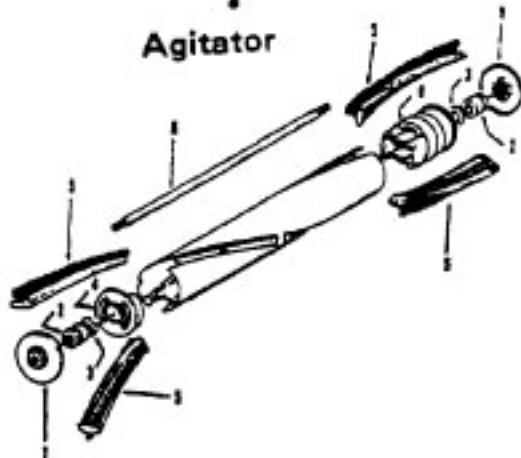

Ref. No.	Part No.	Description
	48416009	Agitator
1	41435018	Thread Guard
2	43267002	Bearing
3	21347003	Spring Washer
4	36422001	End
5	48445017	Agitator Brush
6	160070	Shaft
8	38537002	End Pulley
9	41435021	Thread Guard

Ref. No.	Part No.	Description
	48438189 A, C	Power Nozzle - LS - S3189, S3193, S3213
	48438057 D	Power Nozzle - MX - 4.5' Cord - S3245
	48438189 F	Power Nozzle - LZ - S3211, S3261, S3263, S3263-036, S3263-060, S3403, S3403-022
	48438190 G, J	Power Nozzle - LZ - S3209, S3419, S3425, S3425-022, S3425-032, S3425-060, S3403-022
	48438058 H	Power Nozzle - LZ - 4.5' Cord
1	46321005	Attachment Cord 4.5'- AG
	46321088	Cord - AG - 3.5
2	42252059 A, C,D, E, F, G,H	Body - LS
	42252174 I, J	Body - AAP
	51375042 A,B,C	Nameplate
	52125095 F	Nameplate
	52125088 G	Nameplate
	52125107 H	Nameplate
	52125113 I	Nameplate
	52125096 J	Nameplate
3	48416009	Agitator
2	163768	Strain Relief
5	34663003	Bracket
6	43482024	Nozzle Connector - LZ
7	12227	Insulated Terminal (2 Wire)
8	34112005	Seal
9	34337003	Seal
10	21447041	Screw
11	32175025	Wheel - AG
12	31523005	Wheel Shaft
13	42246120	Base Plate
14	21447007	Screw
15	34337004	Seal
16	42256090	Duct Cover
17	34123015	Duct Cover Seal
18	35276001	Detent Spring
19	43177073	Motor
20	35271001	Bracket - LH
21	38528011	Belt