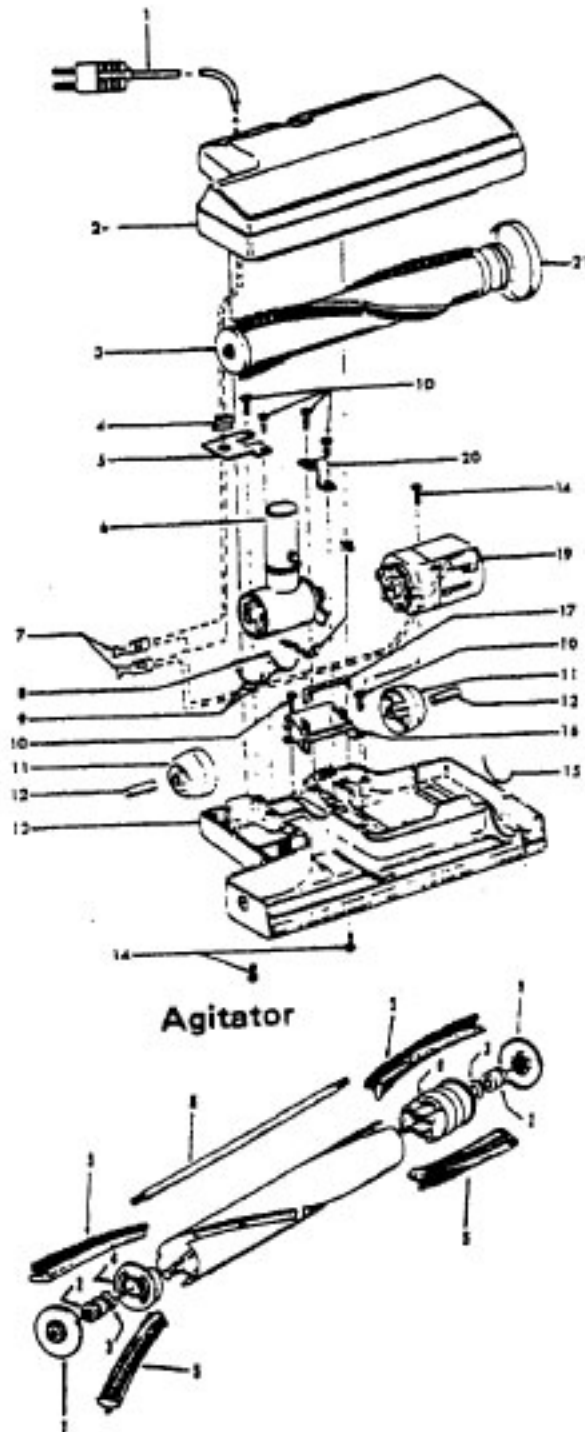

Ref. No.	Part No.	Description
1	12022	Field Bolt
2	21429406	Screw
3	168038	Brush Carrier
4	168506	Brush Holder
5	167679	Carbon Brush
6	27666551	Terminal
7	38353004	Spring
8	169706	Motor Housing - Upper
9	44765106	Armature
10	45311018	Field - 2 Speed - 3.7
	45311022	Field - 1 Speed - 3.7
11	167721FW	Spring
12	41823001	Motor Housing - Lower
13	169702BZ	Bushing
14	167695EF	Nut
15	21312774	Washer
16	43566006	Fan
17	31732003	Spacer
18	169712	Interstage
19	33426001	Nut
20	37218005	Diffuser
21	34786002	Spring Clip
22	169713FW	Mounting Plate
23	31148002	Spacer
25	168506	Brush Carrier Assm.

Ref. No.	Part No.	Description
	48438189 A, C	Power Nozzle - LS - S3189, S3193, S3213
	48438057 D	Power Nozzle - MX - 4.5' Cord - S3245
	48438189 F	Power Nozzle - LZ - S3211, S3261, S3263, S3263-036, S3263-060, S3403, S3403-022
	48438190 G, J	Power Nozzle - LZ - S3209, S3419, S3425, S3425-022, S3425-032, S3425-060, S3403-022
	48438058 H	Power Nozzle - LZ - 4.5' Cord
1	46321005 46321088	Attachment Cord 4.5'- AG Cord - AG - 3.5
2	42252059 A, C,D, E, F, G,H 42252174 I, J	Body - LS Body - AAP
	51375042 A,B,C	Nameplate
	52125095 F	Nameplate
	52125088 G	Nameplate
	52125107 H	Nameplate
	52125113 I	Nameplate
	52125096 J	Nameplate
3	48416009	Agitator
2	163768	Strain Relief
5	34663003	Bracket
6	43482024	Nozzle Connector - LZ
7	12227	Insulated Terminal (2 Wire)
8	34112005	Seal
9	34337003	Seal
10	21447041	Screw
11	32175025	Wheel - AG
12	31523005	Wheel Shaft
13	42246120	Base Plate
14	21447007	Screw
15	34337004	Seal
16	42256090	Duct Cover
17	34123015	Duct Cover Seal
18	35276001	Detent Spring
19	43177073	Motor
20	35271001	Bracket - LH
21	38528011	Belt

Ref. No.	Part No.	Description
	48416009	Agitator
1	41435018	Thread Guard
2	43267002	Bearing
3	21347003	Spring Washer
4	36422001	End
5	48445017	Agitator Brush
6	160070	Shaft
8	38537002	End Pulley
9	41435021	Thread Guard