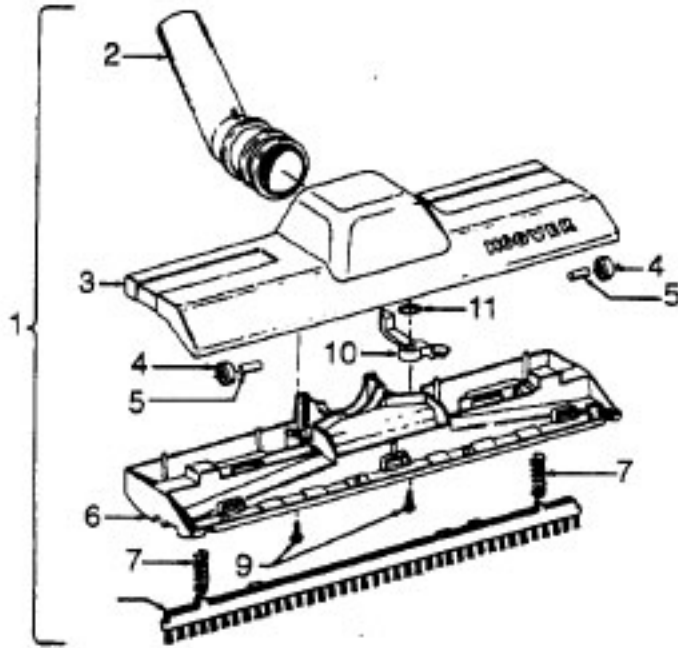

Rug & Floor Nozzle

Ref. No.	Part No.	Description
1	43414121	Standard Rug & Floor Nozzle Assem. - AAP
	43414139	Standard Rug & Floor Nozzle Assem. - AAP
	43414140	Standard Rug & Floor Nozzle Assem. - ABE (S3393-020, S3521)
	0M114169	Standard Rug & Floor Nozzle - ABX - S1221, S1315, S1337, S3393-040
	43414170	Standard Rug & Floor Nozzle AG - S1339, S3547
2	43414172	Standard Rug & Floor Nozzle - AG
	38646039	Nozzle Tube - AG
3	38615153	Rug & Floor Nozzle - AAP
	38615182	Rug & Floor Nozzle - ABE S3393-020, S3521, S1339, S3547, S1221, S1315, S1337
4	38521018	Roller (2) (Nozzle 43414172 req's 4)
5	31511004	Roller Axle - AY (2) (Nozzle 43414172 req's 4)
6	36414018	Brush Housing S1221, S1315, S1337
7	166649FW	Spring (2)
8	48443003	Brush Back Assem. - AG
9	21447203	Screw - Self Tapping (2)
10	38454004	Brush Back Lever - MV
	38454006	Brush Back Lever - ABN S3393-020, S3521, S1221 S1339, S3547
11	21329105	Felt Washer

Ref. No.	Part No.	Description
1	43414101	Deluxe Rug & Floor Nozzle Assem. - AAP
2	38646045	Nozzle Connector - AAP
3	43244043	Wheel & Bearing Assem. (2)
4	38511016	Wheel Bearing - AAT (2)
5	38615180	Rug & Floor Nozzle - AAP
6	38521018	Roller (2)
7	31511004	Roller Axle - AY (2)
8	38451008	Slider - AG
9	36414013	Brush Housing - MV
10	166649FW	Spring (2)
11	48443004	Brush Back Assem. - AG
12	21447203	Screw - Self Tapping (3)
13	34122013	Seal (2)
14	38434015	Pedal - MV