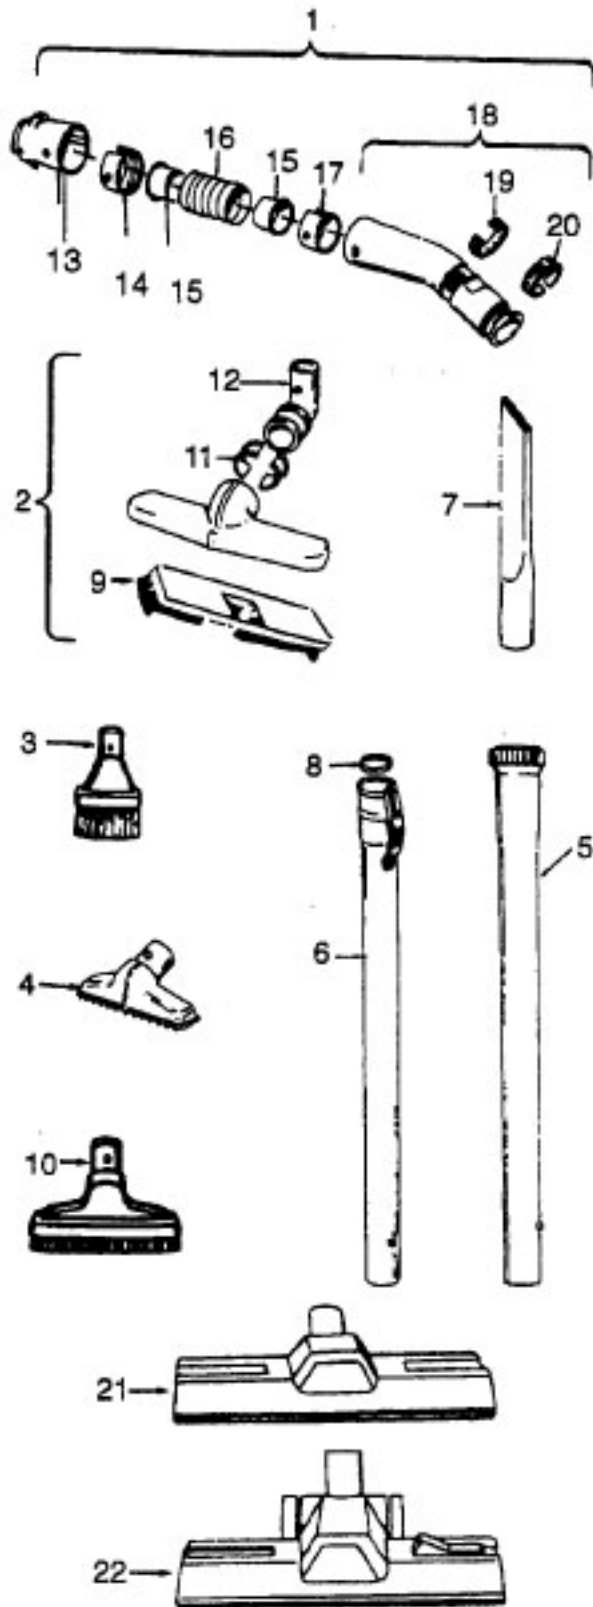

Ref. No.	Part No.	Description	
1	43434191	Hose - JM - S/C - 6"Wire - Celebrity	
	43434155	Hose - JM - S/C - 6"Wire - Spirit	
	43434013	Hose Assem. - Stretch (not pictured)	
	43434065	Hose - JM - 6"Wire - Spirit	
	43434130	Hose - JM - 7.5" Molded - Spirit	
	43434131	Hose - AAP - 7.5' - Molded - Spirit	
	43434125	Hose - AAP - S/C - 7' - Molded - Spirit	
	43434126	Hose - AAV - S/C - 6' - Molded - Spirit	
	43434231	Hose - AAP - 6' - Molded - Spirit	
	43434233	Hose - AG/ABX 6" Molded - Sprint	
	2	43414072	Floor Brush - JM
	43414073	Floor Brush - AG	
3	43414064	Dusting Brush - AG	
4	43414057	Furniture Nozzle - AAP	
	38614020	Furniture Nozzle - JM - 1 Pc.	
	38614024	Furniture Nozzle - AG - 1 Pc.	
5	43453037	Extension Tube - Poly - 20 - JM	
	3863801P	Extension Tube - Poly - AG	
6	43453052	Extension Tube - 20 - AX	
7	38617017	Crevice Tool - AG	
8	12845JM	Gasket	
9	48447001	Brush Back	
10	43414015	Furniture Brush - JM	
	43414016	Furniture Brush - AG	
11	33712007	Split Ring	
12	38644020	Swivel Connector - AG	
	38644040	Swivel Connector - AAP	
13	32855003	Hose Connector - Celeb.	
	38638017	Hose Connector - AAP - Molded Hose	
	38638019	Hose Connection - AAP	
	38638039	Hose Connector - AG - Molded Hose	
14	12615BZ	Collar (All Wire Hoses)	
	38671011	Collar (Molded Hoses)	
15	32156010	Sleeve (All Hoses)	
16	38671029	Hose - 6' - AAV - Molded	
	38671033	Hose - 6' - ABX - Molded	
17	36116006	Collar (All Wire Hoses)	
	36171025	Collar (Molded Hose)	
18	43466044	Hose Grip - AAP - S/C	
	43466066	Hose Grip - AG	
19	38711006	Suction Control Ring - JM	
	38711007	Suction Control Ring - MV	
20	36153009	Latch Ring - AG	
21	43414139	Rug & Floor Nozzle - AAP - (P - 188)	
	0M114169	Rug & Floor Nozzle - ABE - (P - 188)	
22	43414101	Rug & Floor Nozzle - DLX - (P - 188)