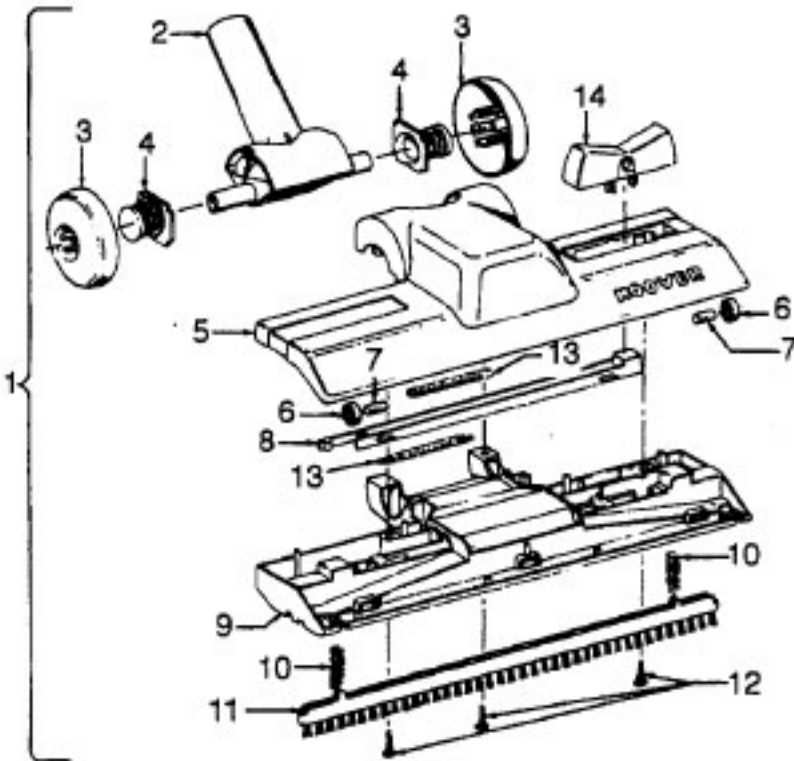

Rug & Floor Nozzle

Ref. No.	Part No.	Description
1	43414121	Standard Rug & Floor Nozzle Assem. - AAP
	43414139	Standard Rug & Floor Nozzle Assem. - AAP
	43414140	Standard Rug & Floor Nozzle Assem. - ABE (S3393-020, S3521)
	0M114169	Standard Rug & Floor Nozzle - ABX - S1221, S1315, S1337, S3393-040
	43414170	Standard Rug & Floor Nozzle AG - S1339, S3547
2	43414172	Standard Rug & Floor Nozzle - AG
	38646039	Nozzle Tube - AG
3	38615153	Rug & Floor Nozzle - AAP
	38615182	Rug & Floor Nozzle - ABE S3393-020, S3521, S1339, S3547, S1221, S1315, S1337
4	38521018	Roller (2) (Nozzle 43414172 req's 4)
5	31511004	Roller Axle - AY (2) (Nozzle 43414172 req's 4)
6	36414018	Brush Housing S1221, S1315, S1337
7	166649FW	Spring (2)
8	48443003	Brush Back Assem. - AG
9	21447203	Screw - Self Tapping (2)
10	38454004	Brush Back Lever - MV
	38454006	Brush Back Lever - ABN S3393-020, S3521, S1221 S1339, S3547
11	21329105	Felt Washer

Ref. No.	Part No.	Description
1	43414101	Deluxe Rug & Floor Nozzle Assem. - AAP
2	38646045	Nozzle Connector - AAP
3	43244043	Wheel & Bearing Assem. (2)
4	38511016	Wheel Bearing - AAT (2)
5	38615180	Rug & Floor Nozzle - AAP
6	38521018	Roller (2)
7	31511004	Roller Axle - AY (2)
8	38451008	Slider - AG
9	36414013	Brush Housing - MV
10	166649FW	Spring (2)
11	48443004	Brush Back Assem. - AG
12	21447203	Screw - Self Tapping (3)
13	34122013	Seal (2)
14	38434015	Pedal - MV