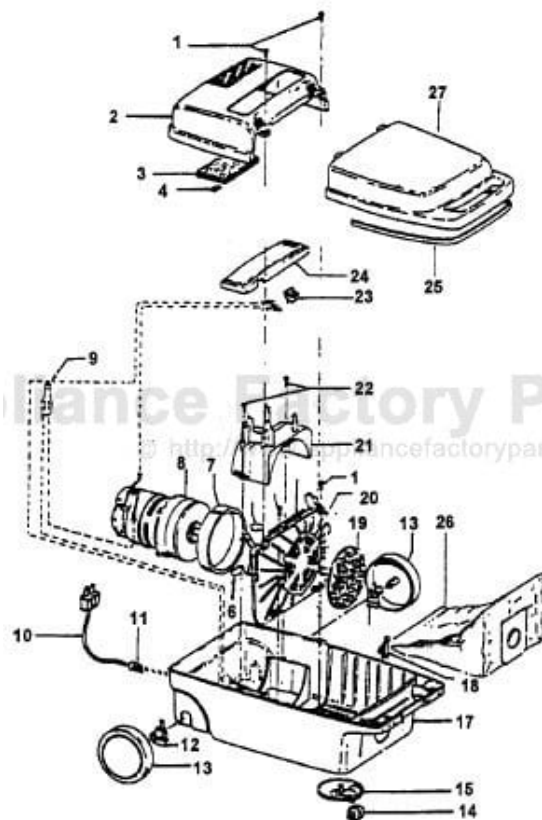

[Find Your HOOVER Vacuum Cleaner Parts - Select From 1456 Models](#)

----- Manual continues below part list -----