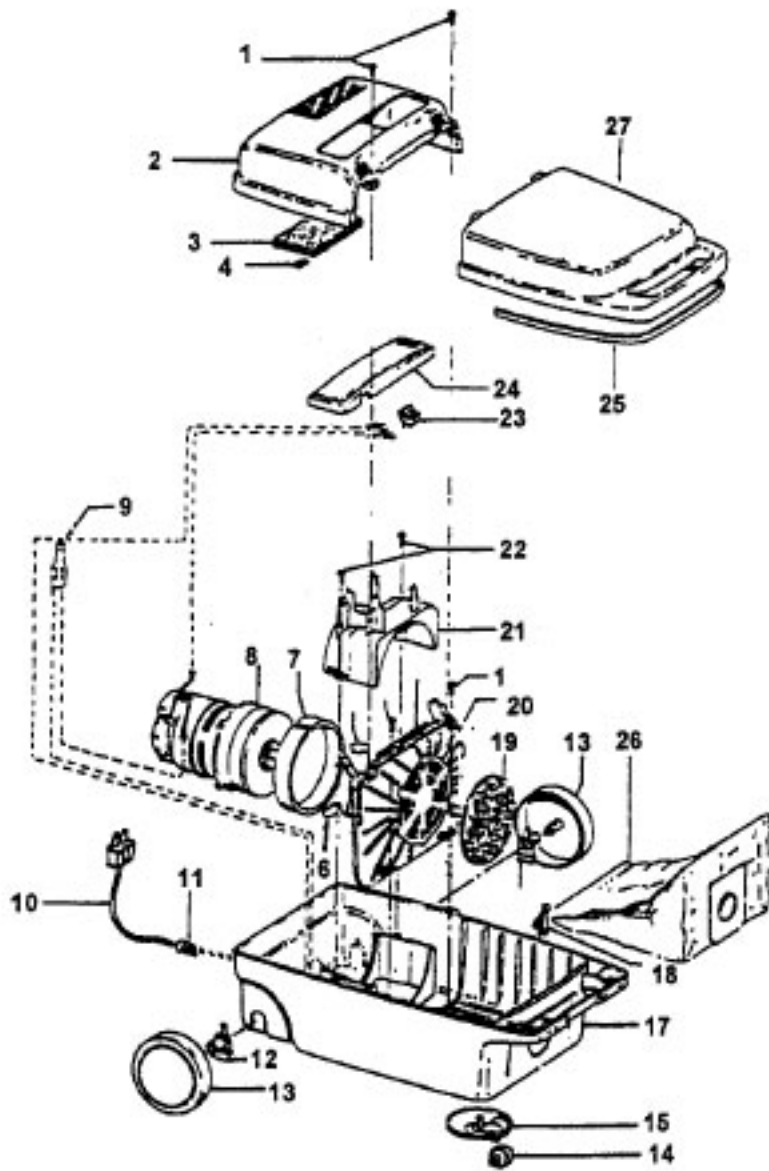

Ref. No.	Part No.	Description
1	21447041	Screw
2	37195047	Motor Cover - JM - S3241, S3291
	37195041	Motor Cover - MX - S3247
	37195047	Motor Cover - S3479
3	34163003	Diffuser
4	21366004	Speed Nut
5	34133007	Seal
6	34132006	Pad
7	34143002	Seal
8	43577109	Motor - 1.7 - (P-1 1 1)
	43577013	Motor - 2.2 - S3479 - (P-1 63)
9	12227	Insulated Terminal (2 Wire)
	48969	Wire Nut (2 Wire)
10	46363039	Attach. Cord - AAP - 16
11	27482301	Strain Relief
12	38511015	Wheel Bearing - AG
13	38522041	Wheel - LE - S3241
	38522061	Wheel - AG - S3247, S3291
	38522058	Wheel - AAP - S3479
14	38521036	Wheel - AG
15	41432040	Wheel Carrier - (Incl. Wheel)
17	37231027	Main Body - MH - S3241, S3291
	37231043	Main Body - AAG - S3247
	37231070	Main Body - AAP - S3479
18	36151015	Latch
19	31114009	Filter
20	36426012	Filter Support
21	36321011	Motor Retainer
22	21447072	Screw
23	28162007	Switch
24	37214051	Control Panel - LE
	37214031	Control Panel - LY - S3247
	37214066	Control Panel - MY - S3241, S3291
	37214052	Control Panel - M - S3479
25	38781010	Seal
26	4010028K	Paper Bag - 3 Pk.
27	42212007	Lid - MH - S3241, S3291
	42212009	Lid - LB - S3247
	42212090	Lid - AAP - S3479
	56513208	Owner Manual
	56513218	Owner Manual - S3291
	56513271	Owner Manual - S3479
	58173227	Carton - S3241
	58173232	Carton - S3247
	58173374	Carton - S3291, S3479
	58353007	Bottom Support
	58364013	Front Support
	58461021	Rear Support
	58351015	Mid Pad - S3291, S3479
CLEANING TOOLS - (P-93)		
	43414015	Furniture Brush
	43414016	Furniture Brush - AG
	38617017	Crevice Tool - AG
	43434065	Hose - JM
	43434131	Hose - AAP - 7 Ft.
	3863801P	Extension Tube - Poly - AG
	0M114169	Rug & Floor Nozzle - AAP - (P-93/94/188)
	43434013	CL. Tool Hose Assem. - S3247
	43434233	Hose - AAV - 6- Molded - Spirit