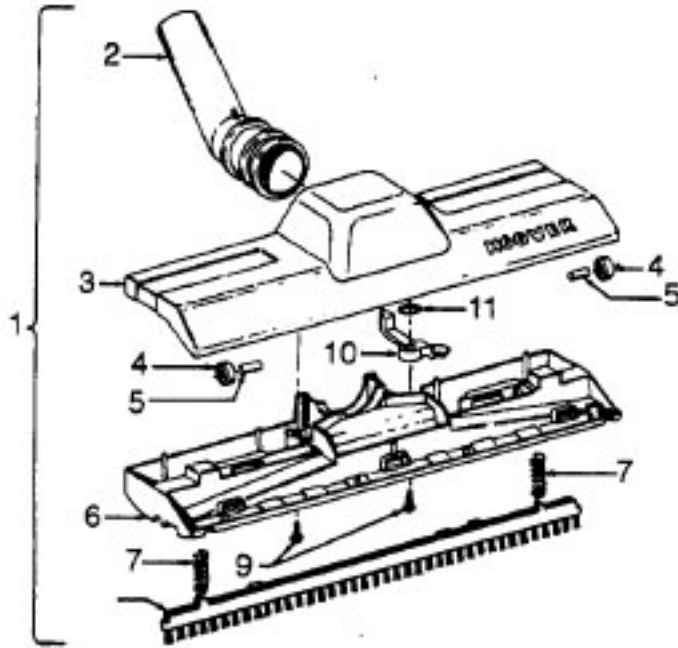

Rug & Floor Nozzle

Ref. No.	Part No.	Description
1	43414121	Standard Rug & Floor Nozzle Assem. - AAP
	43414139	Standard Rug & Floor Nozzle Assem. - AAP
	43414140	Standard Rug & Floor Nozzle Assem. - ABE (S3393-020, S3521)
	0M114169	Standard Rug & Floor Nozzle - ABX - S1221, S1315, S1337, S3393-040
	43414170	Standard Rug & Floor Nozzle AG - S1339, S3547
2	43414172	Standard Rug & Floor Nozzle - AG
3	38646039	Nozzle Tube - AG
	38615153	Rug & Floor Nozzle - AAP
	38615182	Rug & Floor Nozzle - ABE S3393-020, S3521, S1339, S3547, S1221, S1315, S1337
4	38521018	Roller (2) (Nozzle 43414172 req's 4)
5	31511004	Roller Axle - AY (2) (Nozzle 43414172 req's 4)
6	36414018	Brush Housing S1221, S1315, S1337
7	166649FW	Spring (2)
8	48443003	Brush Back Assem. - AG
9	21447203	Screw - Self Tapping (2)
10	38454004	Brush Back Lever - MV
	38454006	Brush Back Lever - ABN S3393-020, S3521, S1221 S1339, S3547
11	21329105	Felt Washer

Ref. No.	Part No.	Description
1	43414101	Deluxe Rug & Floor Nozzle Assem. - AAP
2	38646045	Nozzle Connector - AAP
3	43244043	Wheel & Bearing Assem. (2)
4	38511016	Wheel Bearing - AAT (2)
5	38615180	Rug & Floor Nozzle - AAP
6	38521018	Roller (2)
7	31511004	Roller Axle - AY (2)
8	38451008	Slider - AG
9	36414013	Brush Housing - MV
10	166649FW	Spring (2)
11	48443004	Brush Back Assem. - AG
12	21447203	Screw - Self Tapping (3)
13	34122013	Seal (2)
14	38434015	Pedal - MV