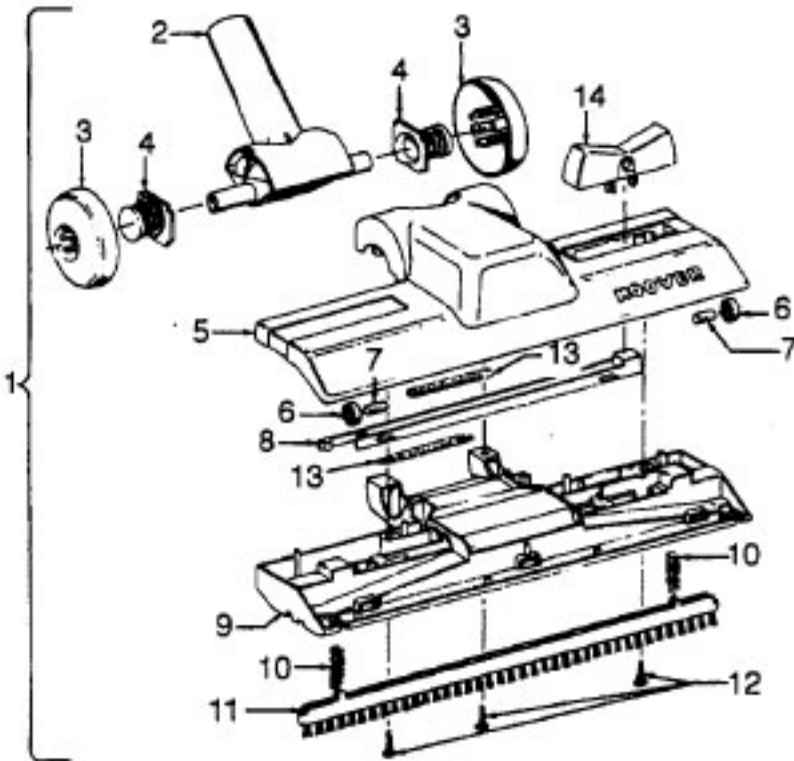

Rug & Floor Nozzle

Ref. No.	Part No.	Description
1	43414121	Standard Rug & Floor Nozzle Assem. - AAP
	43414139	Standard Rug & Floor Nozzle Assem. - AAP
	43414140	Standard Rug & Floor Nozzle Assem. - ABE (S3393-020, S3521)
	0M114169	Standard Rug & Floor Nozzle - ABX - S1221, S1315, S1337, S3393-040
	43414170	Standard Rug & Floor Nozzle AG - S1339, S3547
2	43414172	Standard Rug & Floor Nozzle - AG
3	38646039	Nozzle Tube - AG
	38615153	Rug & Floor Nozzle - AAP
	38615182	Rug & Floor Nozzle - ABE S3393-020, S3521, S1339, S3547, S1221, S1315, S1337
4	38521018	Roller (2) (Nozzle 43414172 req's 4)
5	31511004	Roller Axle - AY (2) (Nozzle 43414172 req's 4)
6	36414018	Brush Housing S1221, S1315, S1337
7	166649FW	Spring (2)
8	48443003	Brush Back Assem. - AG
9	21447203	Screw - Self Tapping (2)
10	38454004	Brush Back Lever - MV
	38454006	Brush Back Lever - ABN S3393-020, S3521, S1221 S1339, S3547
11	21329105	Felt Washer

Ref. No.	Part No.	Description
1	43414101	Deluxe Rug & Floor Nozzle Assem. - AAP
2	38646045	Nozzle Connector - AAP
3	43244043	Wheel & Bearing Assem. (2)
4	38511016	Wheel Bearing - AAT (2)
5	38615180	Rug & Floor Nozzle - AAP
6	38521018	Roller (2)
7	31511004	Roller Axle - AY (2)
8	38451008	Slider - AG
9	36414013	Brush Housing - MV
10	166649FW	Spring (2)
11	48443004	Brush Back Assem. - AG
12	21447203	Screw - Self Tapping (3)
13	34122013	Seal (2)
14	38434015	Pedal - MV