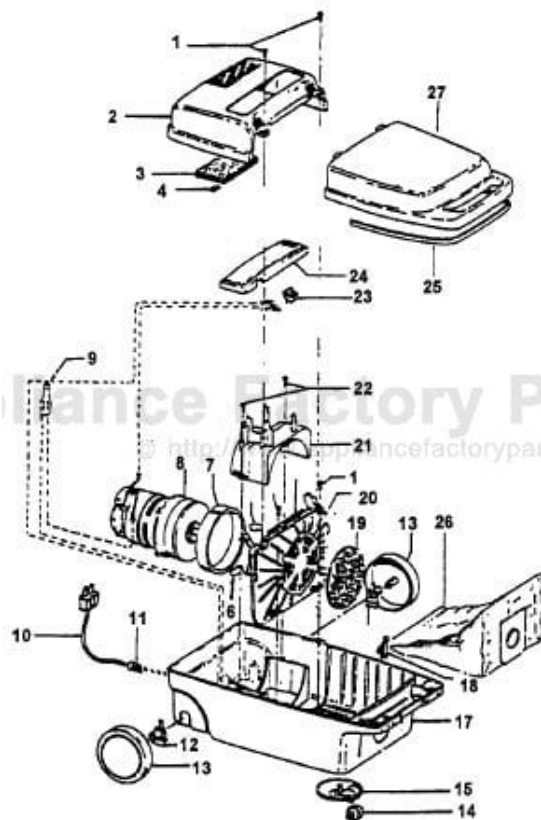

[Find Your HOOVER Vacuum Cleaner Parts - Select From 1456 Models](#)

----- Manual continues below part list -----