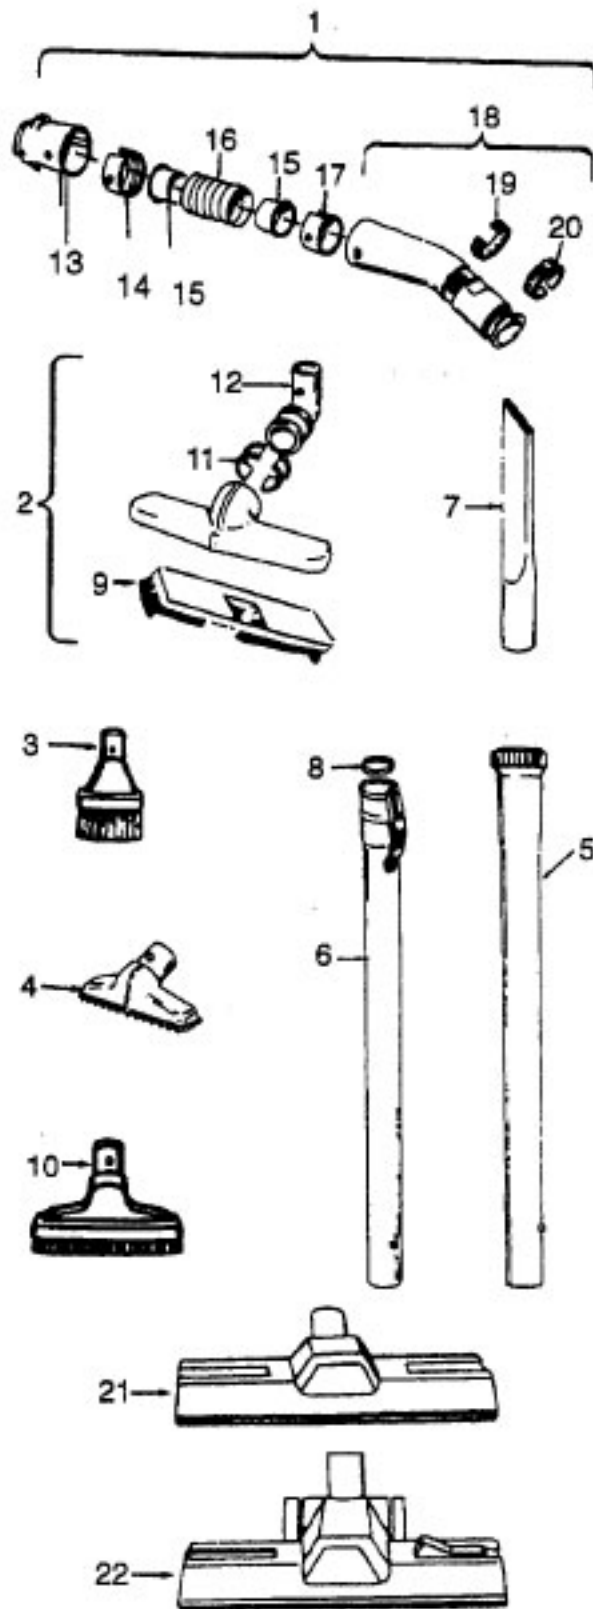

Ref. No.	Part No.	Description
1	43434191	Hose - JM - S/C - 6"Wire - Celebrity
	43434155	Hose - JM - S/C - 6"Wire - Spirit
	43434013	Hose Assem. - Stretch (not pictured)
	43434065	Hose - JM - 6"Wire - Spirit
	43434130	Hose - JM - 7.5'Molded - Spirit
	43434131	Hose - AAP - 7.5'- Molded - Spirit
	43434125	Hose - AAP - S/C - 7'- Molded - Spirit
	43434126	Hose - AAV - S/C - 6'- Molded - Spirit
	43434231	Hose - AAP - 6'- Molded - Spirit
	43434233	Hose - AG/ABX 6'Molded - Sprint
2	43414072	Floor Brush - JM
	43414073	Floor Brush - AG
3	43414064	Dusting Brush - AG
4	43414057	Furniture Nozzle - AAP
	38614020	Furniture Nozzle - JM - 1 Pc.
	38614024	Furniture Nozzle - AG - 1 Pc.
5	43453037	Extension Tube - Poly - 20 - JM
	3863801P	Extension Tube - Poly - AG
6	43453052	Extension Tube - 20 - AX
7	38617017	Crevice Tool - AG
8	12845JM	Gasket
9	48447001	Brush Back
10	43414015	Furniture Brush - JM
	43414016	Furniture Brush - AG
11	33712007	Split Ring
12	38644020	Swivel Connector - AG
	38644040	Swivel Connector - AAP
13	32855003	Hose Connector - Celeb.
	38638017	Hose Connector - AAP - Molded Hose
	38638019	Hose Connection - AAP
	38638039	Hose Connector - AG - Molded Hose
14	12615BZ	Collar (All Wire Hoses)
	38671011	Collar (Molded Hoses)
15	32156010	Sleeve (All Hoses)
16	38671029	Hose - 6' - AAV - Molded
	38671033	Hose - 6' - ABX - Molded
17	36116006	Collar (All Wire Hoses)
	36171025	Collar (Molded Hose)
18	43466044	Hose Grip -AAP -S/C
	43466066	Hose Grip - AG
19	38711006	Suction Control Ring - JM
	38711007	Suction Control Ring - MV
20	36153009	Latch Ring - AG
21	43414139	Rug & Floor Nozzle - AAP - (P - 188)
	0M114169	Rug & Floor Nozzle - ABE - (P - 188)
22	43414101	Rug & Floor Nozzle - DLX - (P - 188)