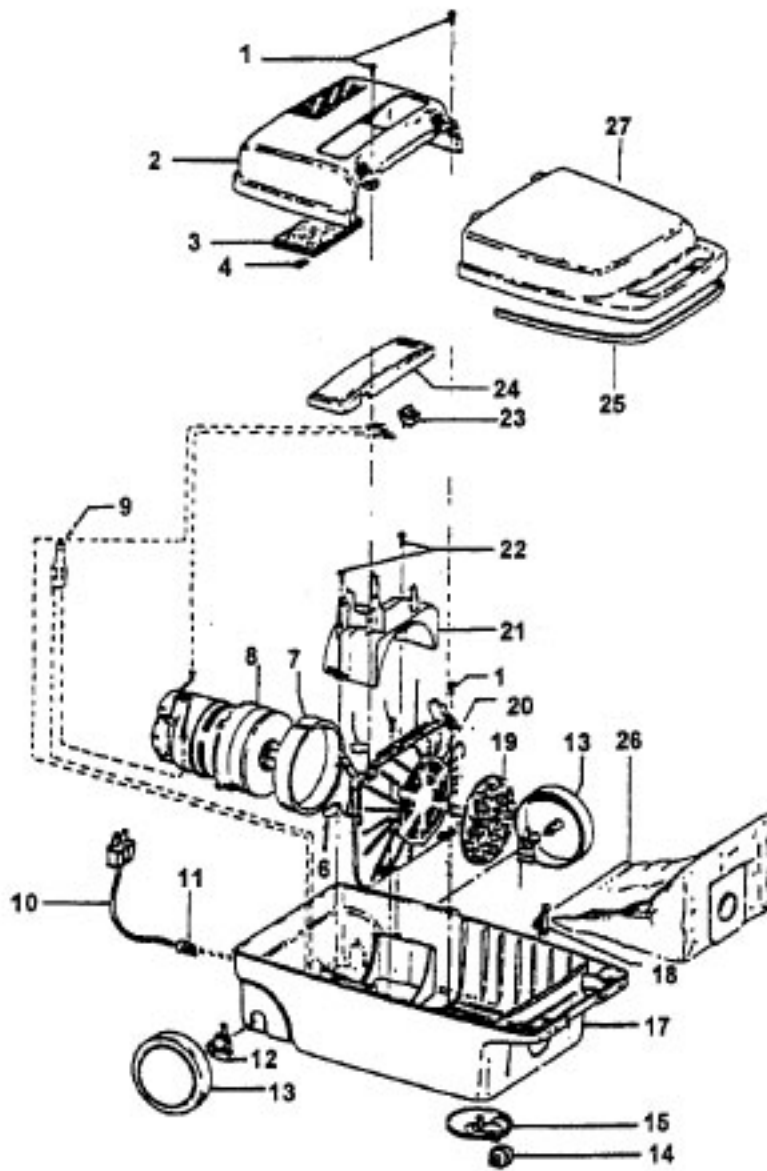

Ref. No.	Part No.	Description
1	21447041	Screw
2	37195047	Motor Cover - JM - S3241, S3291
	37195041	Motor Cover - MX - S3247
	37195047	Motor Cover - S3479
3	34163003	Diffuser
4	21366004	Speed Nut
5	34133007	Seal
6	34132006	Pad
7	34143002	Seal
8	43577109	Motor - 1.7 - (P-1 1 1)
	43577013	Motor - 2.2 - S3479 - (P-1 63)
9	12227	Insulated Terminal (2 Wire)
	48969	Wire Nut (2 Wire)
10	46363039	Attach. Cord - AAP - 16
11	27482301	Strain Relief
12	38511015	Wheel Bearing - AG
13	38522041	Wheel - LE - S3241
	38522061	Wheel - AG - S3247, S3291
	38522058	Wheel - AAP - S3479
14	38521036	Wheel - AG
15	41432040	Wheel Carrier - (Incl. Wheel)
17	37231027	Main Body - MH - S3241, S3291
	37231043	Main Body - AAG - S3247
	37231070	Main Body - AAP - S3479
18	36151015	Latch
19	31114009	Filter
20	36426012	Filter Support
21	36321011	Motor Retainer
22	21447072	Screw
23	28162007	Switch
24	37214051	Control Panel - LE
	37214031	Control Panel - LY - S3247
	37214066	Control Panel - MY - S3241, S3291
	37214052	Control Panel - M - S3479
25	38781010	Seal
26	4010028K	Paper Bag - 3 Pk.
27	42212007	Lid - MH - S3241, S3291
	42212009	Lid - LB - S3247
	42212090	Lid - AAP - S3479
	56513208	Owner Manual
	56513218	Owner Manual - S3291
	56513271	Owner Manual - S3479
	58173227	Carton - S3241
	58173232	Carton - S3247
	58173374	Carton - S3291, S3479
	58353007	Bottom Support
	58364013	Front Support
	58461021	Rear Support
	58351015	Mid Pad - S3291, S3479
CLEANING TOOLS - (P-93)		
	43414015	Furniture Brush
	43414016	Furniture Brush - AG
	38617017	Crevice Tool - AG
	43434065	Hose - JM
	43434131	Hose - AAP - 7 Ft.
	3863801P	Extension Tube - Poly - AG
	0M114169	Rug & Floor Nozzle - AAP - (P-93/94/188)
	43434013	CL. Tool Hose Assem. - S3247
	43434233	Hose - AAV - 6- Molded - Spirit