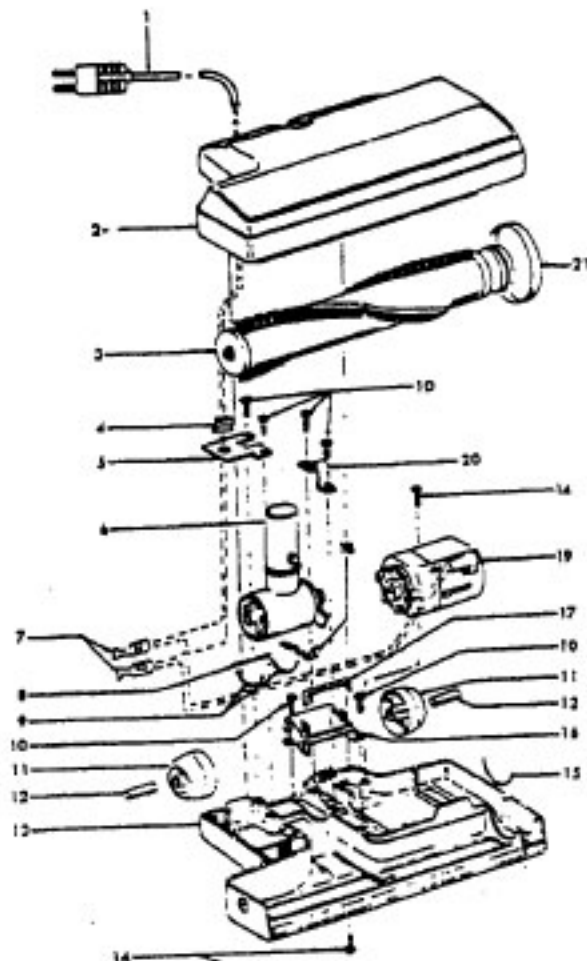

Ref. No.	Part No.	Description
	48438189 A, C	Power Nozzle - LS - S3189, S3193, S3213
	48438057 D	Power Nozzle - MX - 4.5' Cord - S3245
	48438189 F	Power Nozzle - LZ - S3211, S3261, S3263, S3263-036, S3263-060, S3403, S3403-022
	48438190 G, J	Power Nozzle - LZ - S3209, S3419, S3425, S3425-022, S3425-032, S3425-060, S3403-022
	48438058 H	Power Nozzle - LZ - 4.5' Cord
1	46321005	Attachment Cord 4.5'- AG
	46321088	Cord - AG - 3.5
2	42252059 A, C,D, E, F, G,H	Body - LS
	42252174 I, J	Body - AAP
	51375042 A,B,C	Nameplate
	52125095 F	Nameplate
	52125088 G	Nameplate
	52125107 H	Nameplate
	52125113 I	Nameplate
	52125096 J	Nameplate
3	48416009	Agitator
2	163768	Strain Relief
5	34663003	Bracket
6	43482024	Nozzle Connector - LZ
7	12227	Insulated Terminal (2 Wire)
8	34112005	Seal
9	34337003	Seal
10	21447041	Screw
11	32175025	Wheel - AG
12	31523005	Wheel Shaft
13	42246120	Base Plate
14	21447007	Screw
15	34337004	Seal
16	42256090	Duct Cover
17	34123015	Duct Cover Seal
18	35276001	Detent Spring
19	43177073	Motor
20	35271001	Bracket - LH
21	38528011	Belt

Ref. No.	Part No.	Description
	48416009	Agitator
1	41435018	Thread Guard
2	43267002	Bearing
3	21347003	Spring Washer
4	36422001	End
5	48445017	Agitator Brush
6	160070	Shaft
8	38537002	End Pulley
9	41435021	Thread Guard