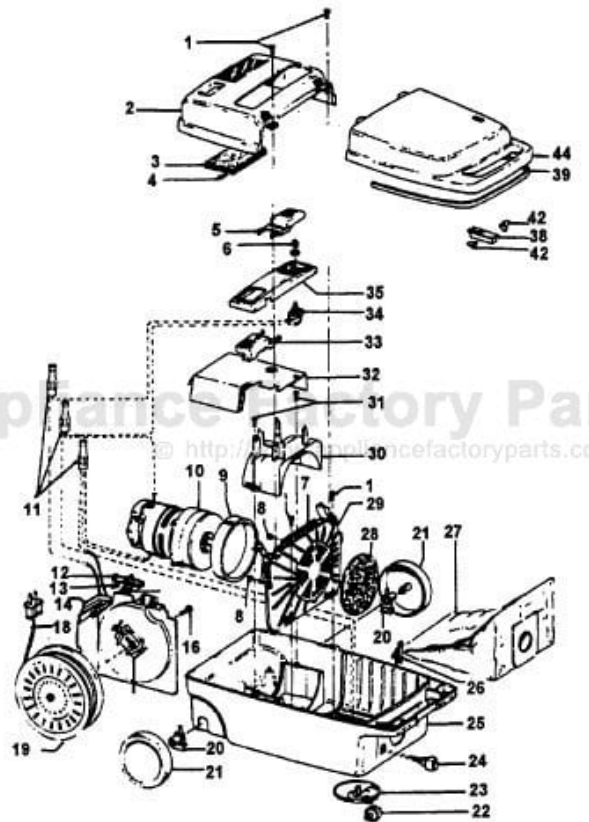

[Find Your HOOVER Vacuum Cleaner Parts - Select From 1456 Models](#)

----- Manual continues below part list -----