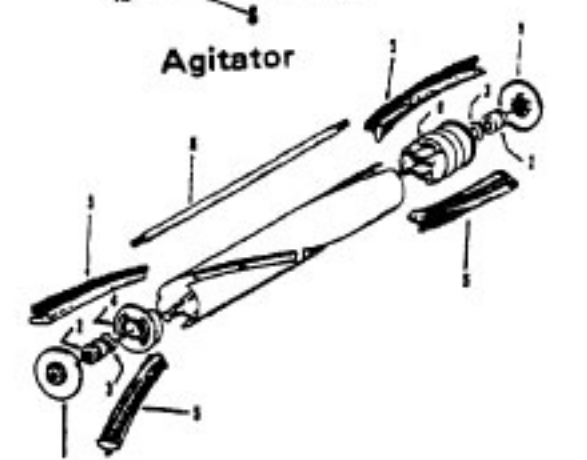

Ref. No.	Part No.	Description
	48438189 A, C	Power Nozzle - LS - S3189, S3193, S3213
	48438057 D	Power Nozzle - MX - 4.5' Cord - S3245
	48438189 F	Power Nozzle - LZ - S3211, S3261, S3263, S3263-036, S3263-060, S3403, S3403-022
	48438190 G, J	Power Nozzle - LZ - S3209, S3419, S3425, S3425-022, S3425-032, S3425-060, S3403-022
	48438058 H	Power Nozzle - LZ - 4.5' Cord
1	46321005	Attachment Cord 4.5'- AG
	46321088	Cord - AG - 3.5
2	42252059 A, C,D, E, F, G,H	Body - LS
	42252174 I, J	Body - AAP
	51375042 A,B,C	Nameplate
	52125095 F	Nameplate
	52125088 G	Nameplate
	52125107 H	Nameplate
	52125113 I	Nameplate
	52125096 J	Nameplate
3	48416009	Agitator
2	163768	Strain Relief
5	34663003	Bracket
6	43482024	Nozzle Connector - LZ
7	12227	Insulated Terminal (2 Wire)
8	34112005	Seal
9	34337003	Seal
10	21447041	Screw
11	32175025	Wheel - AG
12	31523005	Wheel Shaft
13	42246120	Base Plate
14	21447007	Screw
15	34337004	Seal
16	42256090	Duct Cover
17	34123015	Duct Cover Seal
18	35276001	Detent Spring
19	43177073	Motor
20	35271001	Bracket - LH
21	38528011	Belt

Ref. No.	Part No.	Description
	48416009	Agitator
1	41435018	Thread Guard
2	43267002	Bearing
3	21347003	Spring Washer
4	36422001	End
5	48445017	Agitator Brush
6	160070	Shaft
8	38537002	End Pulley
9	41435021	Thread Guard