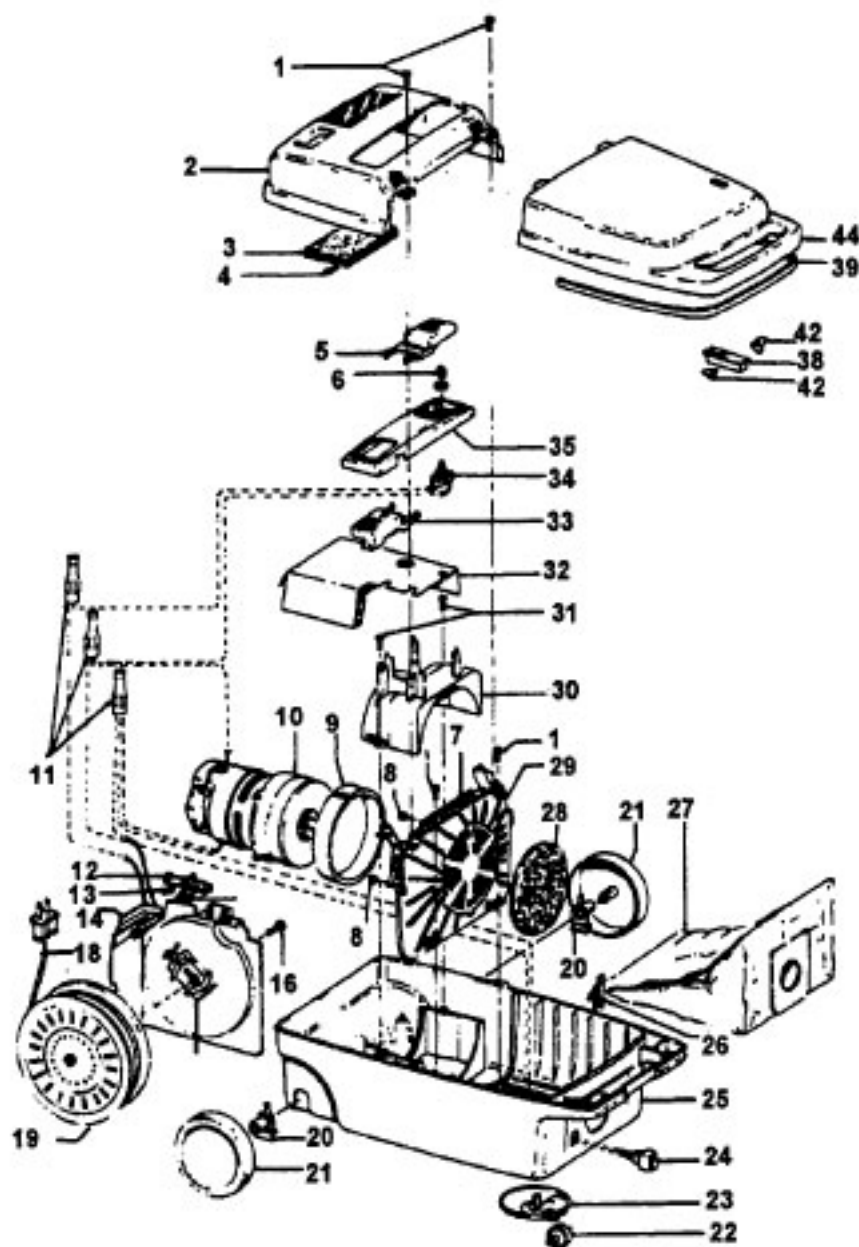

Ref. No.	Part No.	Description
1	21447041	Screw
2	42219044	Motor Cover / Control Panel - JM ( Large Panel )
3	34163003	Diffuser
4	21366004	Speed Nut
5	38422048	Switch Pedal - JJ
6	38314002	Spring
7	34133007	Seal
8	34132006	Pad
9	34143002	Seal
10	43577109	Motor - (P-111)
11	48969	Wire Nut
12	38458008	Brake Arm
13	38353009	Spring
14	37215170	Cord Reel Support - AG
15	36222008	Brake Pad
16	21447003	Screw - 5/8
	21447072	Screw - 7/8
17	47348076	Brush Block
18	46383311	Attach. Cord - AG - 20
19	46831106	Cord Reel - AAP
20	38511015	Wheel Bearing - AG
21	38522042	Wheel - JJ
22	38521036	Wheel - AG
23	41432040	Wheel Carriage - (Inc. item 22)
24	46326079	Receptacle Assem. - AG
25	37231036	Main Body - ML
26	38151015	Latch
27	4010028K	Paper Bag - (3-Pk.)
28	31114009	Filter
29	38426012	Support
30	36321011	Motor Retainer
31	21447072	Screw
32	34287021	Exhaust Muffler
33	38422043	Cord Reel Pedal - JJ
34	28212026	Switch
35	42219044	Motor Cover/Control Panel - JM ( Large Panel )
38	51151010	Bag Indicator
39	38781010	Lid Seal
42	21378154	Clip
44	42212018	Lid - TF