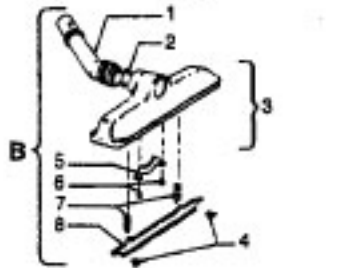

Rug & Floor Nozzle

Models S3183, S3187, S3187-030, S3203, S3205, S3207, S3215, S3241, S3247, S3257, S3259, S3289, S3291, S3299, S3299-031, S3401

A	48476026	Rug & Floor Nozzle - AAP - S3205, S3299, S3299-031 (Replaced by 43414101 +)
1	43463012	Connector Tube
2	13267	Felt Gasket
3	38615156	Nozzle Body - JM - S3299
4	13259PH	Litter Picker
5	15963FW	Spring
6	13261AY	Rib Shoe
7	16184	Brush Back
8	161413	Tube Retainer
9	31524005	Roller Shaft
10	42246002	Bottom Plate
11	12955	Screw
12	13157AG	Roller
B	43414105	Rug & Floor Nozzle - AAP - S3183, S3203, S3215, S3241, S3247, S3289, S3291, S3401 (Replaced by 43414121)
1	166652JM	Nozzle Tube (See Note)
2	166651	Gasket
3	43414089	Nozzle Body - JM
4	166646	Brush Retainer
5	166650AY	Tube Clamp
6	166648AW	Screw
7	166649FW	Spring
8	166656	Brush Back
C	48476064	Rug & Floor Nozzle - AAP - S3187, S3187-030 (Replaced by 43414101)
	48476066	Rug & Floor Nozzle - JM - S3207, S3257 (Replaced by 43414101)
	43414101	Rug & Floor Nozzle - MX - S3259
1	34113001	Foam Seal
2	169241AW	Washer
3	169239JR	Wheel
	169239AG	Wheel - S3207
4	13730	Lock Ring
5	169242	Wheel Cover
6	38615161	Nozzle Body - JM
7	34112001	Foam Seal
8	34223002	Felt Seal
9	169250AG	Brush Housing
10	169253AY	Rib Shoe
11	169256	Brush Back
12	169247JR	Furniture Guard
	169247JM	Furniture Guard - S3207, S3257
13	169251	Gasket
14	169538	Bottom Plate
15	21481464	Screw
16	21481465	Screw
17	169243AG	Roller
18	21312758	Washer
19	169244AW	Roller Shaft
20	24735081	Lock Ring
21	166649FW	Spring
22	34513001	Foam Seal - L.H.
23	34513002	Foam Seal - R.H.
24	169240AY	Wheel Shaft
25	169249JM	Connector Tube
26	34122006	Seal
27	169254JM	Control Knob