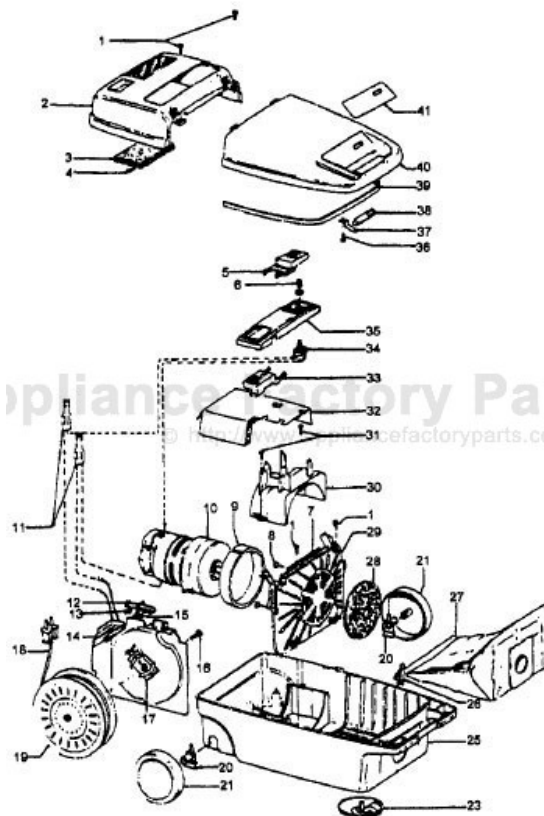

This Owner's Manual is provided and hosted by Appliance Factory Parts.

HOOVER S3257 Owner's Manual

[Shop genuine replacement parts for HOOVER S3257](#)

[Find Your HOOVER Vacuum Cleaner Parts - Select From 1456 Models](#)

----- Manual continues below part list -----

Available Replacement Parts for HOOVER S3257

H-4010028K	BAG OEM HOOVER (3 PACK) K
HR-1810	FILTER HOOVER MESH FILTER
H-43414073	Floor brush.
H-43414064	DUSTING BRUSH (ONE PEICE)
HR-5000	EXTENSION TUBE

Ref. No.	Part No.	Description
1	21447041	Screw
2	42219044	Motor Cover / Control Panel - JM
3	34163003	Diffuser
4	21368004	Speed Nut
5	38422124	Switch Pedal - AG
6	38314002	Spring
7	34133007	Seal
8	34132006	Pad
9	34143002	Seal
10	43577109	Motor - (P-111)
11	48969	Wire Nut
12	38458008	Brake Arm
13	38353009	Spring
14	37215164	Cord Reel Support - MD
15	36222008	Brake Pad
16	21447003	Screw - 5/8
	21447072	Screw - 7/8
17	47348076	Brush Block
18	46383311	Attach. Cord - AG - 20
19	46831106	Cord Reel - AAP
20	38511015	Wheel Bearing - AG
21	38522061	Wheel -AG
23	41432040	Wheel Carriage - AG
25	37231034	Main Body - MX
26	36151015	Latch
27	4010028K	Paper Bag - 3 Pk.
28	31114009	Filter
29	36426012	Support
30	36321011	Motor Retainer
31	21447072	Screw
32	34287021	Muffler
33	38422060	Cord Reel Pedal - MX
34	28212026	Switch
35	42219044	Motor Cover / Control Panel - JM
	51661013	Nameplate
36	21447027	Screw
37	36172046	Spring Clip
38	51151010	Bag Indicator
39	38781010	Seal
40	42212036	Bag Housing Lid - MD
41	51375083	Nameplate