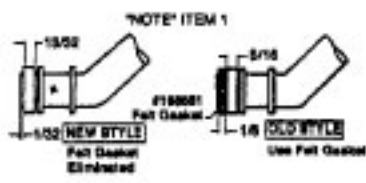

Rug & Floor Nozzle

Models S3183, S3187, S3187-030, S3203, S3205, S3207, S3215, S3241, S3247, S3257, S3259, S3289, S3291, S3299, S3299-031, S3401

A	48476026	Rug & Floor Nozzle - AAP - S3205, S3299, S3299-031 (Replaced by 43414101 +)
1	43463012	Connector Tube
2	13267	Felt Gasket
3	38615156	Nozzle Body - JM - S3299
4	13259PH	Litter Picker
5	15963FW	Spring
6	13261AY	Rib Shoe
7	16184	Brush Back
8	161413	Tube Retainer
9	31524005	Roller Shaft
10	42246002	Bottom Plate
11	12955	Screw
12	13157AG	Roller
B	43414105	Rug & Floor Nozzle - AAP - S3183, S3203, S3215, S3241, S3247, S3289, S3291, S3401 (Replaced by 43414121)
1	166652JM	Nozzle Tube (See Note)
2	166651	Gasket
3	43414089	Nozzle Body - JM
4	166646	Brush Retainer
5	166650AY	Tube Clamp
6	166648AW	Screw
7	166649FW	Spring
8	166656	Brush Back
C	48476064	Rug & Floor Nozzle - AAP - S3187, S3187-030 (Replaced by 43414101)
	48476066	Rug & Floor Nozzle - JM - S3207, S3257 (Replaced by 43414101)
	43414101	Rug & Floor Nozzle - MX - S3259
1	34113001	Foam Seal
2	169241AW	Washer
3	169239JR	Wheel
	169239AG	Wheel - S3207
4	13730	Lock Ring
5	169242	Wheel Cover
6	38615161	Nozzle Body - JM
7	34112001	Foam Seal
8	34223002	Felt Seal
9	169250AG	Brush Housing
10	169253AY	Rib Shoe
11	169256	Brush Back
12	169247JR	Furniture Guard
	169247JM	Furniture Guard - S3207, S3257
13	169251	Gasket
14	169538	Bottom Plate
15	21481464	Screw
16	21481465	Screw
17	169243AG	Roller
18	21312758	Washer
19	169244AW	Roller Shaft
20	24735081	Lock Ring
21	166649FW	Spring
22	34513001	Foam Seal - L.H.
23	34513002	Foam Seal - R.H.
24	169240AY	Wheel Shaft
25	169249JM	Connector Tube
26	34122006	Seal
27	169254JM	Control Knob