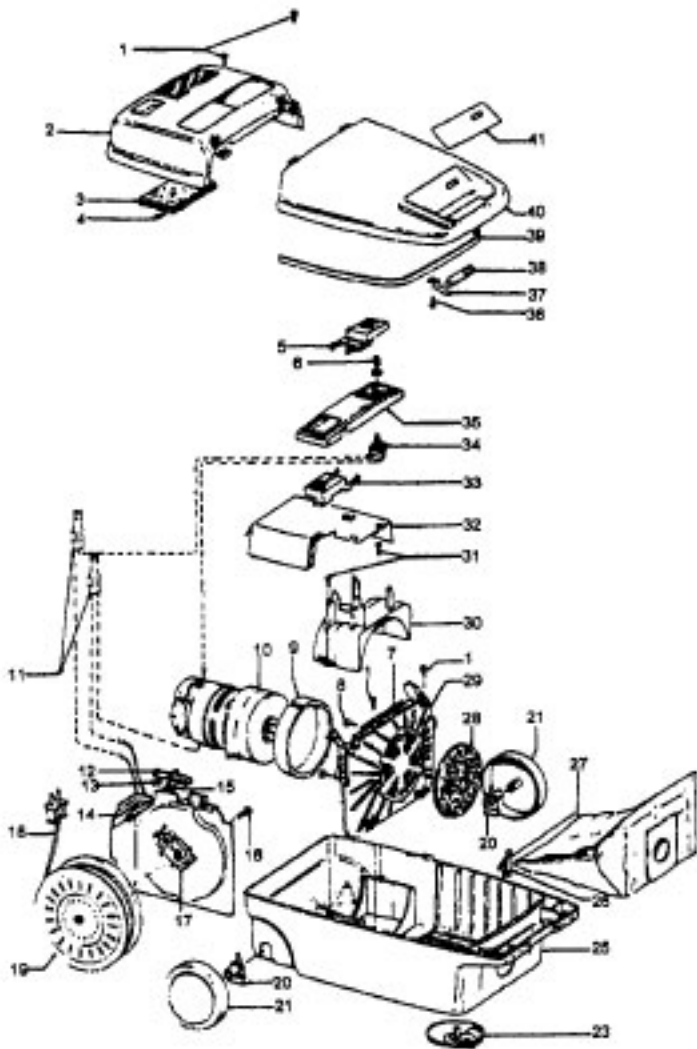

----- Manual continues below part list -----

Available Replacement Parts for HOOVER S3257

H-4010028K	BAG OEM HOOVER (3 PACK) K
HR-1810	FILTER HOOVER MESH FILTER
H-43414073	Floor brush.
H-43414064	DUSTING BRUSH (ONE PEICE)
HR-5000	EXTENSION TUBE

Ref. No.	Part No.	Description
1	21447041	Screw
2	42219044	Motor Cover / Control Panel - JM
3	34163003	Diffuser
4	21368004	Speed Nut
5	38422124	Switch Pedal - AG
6	38314002	Spring
7	34133007	Seal
8	34132006	Pad
9	34143002	Seal
10	43577109	Motor - (P-111)
11	48969	Wire Nut
12	38458008	Brake Arm
13	38353009	Spring
14	37215164	Cord Reel Support - MD
15	36222008	Brake Pad
16	21447003	Screw - 5/8
	21447072	Screw - 7/8
17	47348076	Brush Block
18	46383311	Attach. Cord - AG - 20
19	46831106	Cord Reel - AAP
20	38511015	Wheel Bearing - AG
21	38522061	Wheel -AG
23	41432040	Wheel Carriage - AG
25	37231034	Main Body - MX
26	36151015	Latch
27	4010028K	Paper Bag - 3 Pk.
28	31114009	Filter
29	36426012	Support
30	36321011	Motor Retainer
31	21447072	Screw
32	34287021	Muffler
33	38422060	Cord Reel Pedal - MX
34	28212026	Switch
35	42219044	Motor Cover / Control Panel - JM
	51661013	Nameplate
36	21447027	Screw
37	36172046	Spring Clip
38	51151010	Bag Indicator
39	38781010	Seal
40	42212036	Bag Housing Lid - MD
41	51375083	Nameplate