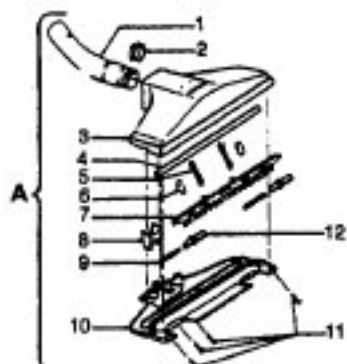

Rug & Floor Nozzle

Models S3183, S3187, S3187-030, S3203, S3205, S3207, S3215, S3241, S3247, S3257, S3259, S3289, S3291, S3299, S3299-031, S3401

A	48476026	Rug & Floor Nozzle - AAP - S3205, S3299, S3299-031 (Replaced by 43414101 +)
1	43463012	Connector Tube
2	13267	Felt Gasket
3	38615156	Nozzle Body - JM - S3299
4	13259PH	Litter Picker
5	15963FW	Spring
6	13261AY	Rib Shoe
7	16184	Brush Back
8	161413	Tube Retainer
9	31524005	Roller Shaft
10	42246002	Bottom Plate
11	12955	Screw
12	13157AG	Roller
B	43414105	Rug & Floor Nozzle - AAP - S3183, S3203, S3215, S3241, S3247, S3289, S3291, S3401 (Replaced by 43414121)
1	166652JM	Nozzle Tube (See Note)
2	166651	Gasket
3	43414089	Nozzle Body - JM
4	166646	Brush Retainer
5	166650AY	Tube Clamp
6	166648AW	Screw
7	166649FW	Spring
8	166656	Brush Back
C	48476064	Rug & Floor Nozzle - AAP - S3187, S3187-030 (Replaced by 43414101)
	48476066	Rug & Floor Nozzle - JM - S3207, S3257 (Replaced by 43414101)
	43414101	Rug & Floor Nozzle - MX - S3259
1	34113001	Foam Seal
2	169241AW	Washer
3	169239JR	Wheel
	169239AG	Wheel - S3207
4	13730	Lock Ring
5	169242	Wheel Cover
6	38615161	Nozzle Body - JM
7	34112001	Foam Seal
8	34223002	Felt Seal
9	169250AG	Brush Housing
10	169253AY	Rib Shoe
11	169256	Brush Back
12	169247JR	Furniture Guard
	169247JM	Furniture Guard - S3207, S3257
13	169251	Gasket
14	169538	Bottom Plate
15	21481464	Screw
16	21481465	Screw
17	169243AG	Roller
18	21312758	Washer
19	169244AW	Roller Shaft
20	24735081	Lock Ring
21	166649FW	Spring
22	34513001	Foam Seal - L.H.
23	34513002	Foam Seal - R.H.
24	169240AY	Wheel Shaft
25	169249JM	Connector Tube
26	34122006	Seal
27	169254JM	Control Knob