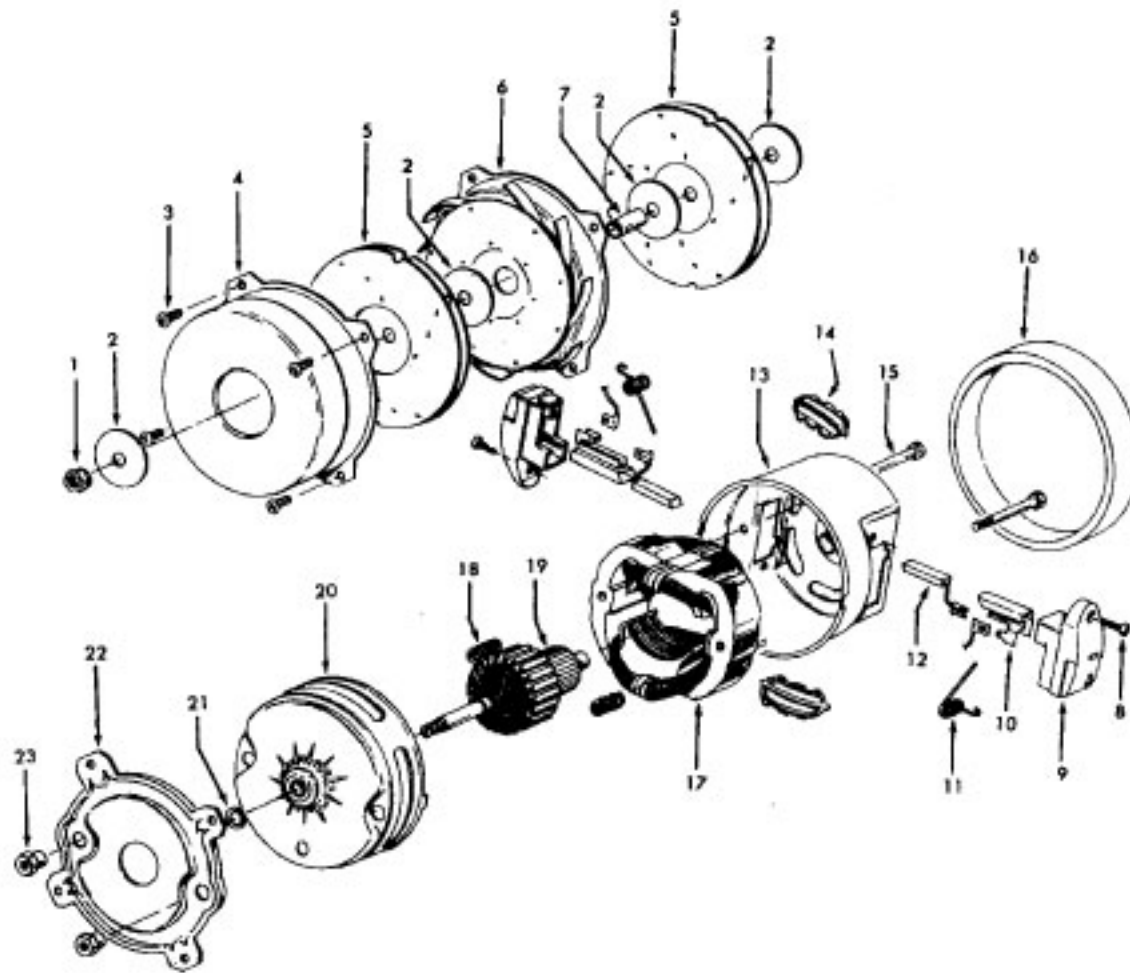

Motor

Model S3203, S3205, S3207, S3209, S3211, S3213, S3241, S3243, S3245, S3247, S3257, S3261, S3263, S3265, S3267 S3291, S3293, S3295, S3401, S3403, S3433

MOTOR 43577109 - (1.7)

Ref. No.	Part No.	Description
1	33426001	Nut
2	21312701	Washer
3	21434224	Screw
4	37191016	Outerstage Housing
5	43566017	Fan
6	43551005	Interstage
7	31742010	Spacer
8	21429406	Screw
9	167696AG	Brush Carrier
10	N/A	Brush Holder - Use Brush Carrier Assem. - 47318008 (Inlc. It. 9 - 12)
11	38353004	Spring
12	167681	Carbon Brush
13	42937003	Motor Housing - Upper
14	169702BZ	Bushing
15	33421004	Bolt
16	31195002	Insulator
17	45311035	Field Coil
18	167721FW	Spring
19	44765171	Armature
20	37191085	Motor Housing - Lower
21	31148002	Spacer
22	36322002	Mounting Plate
23	167695EF	Nut