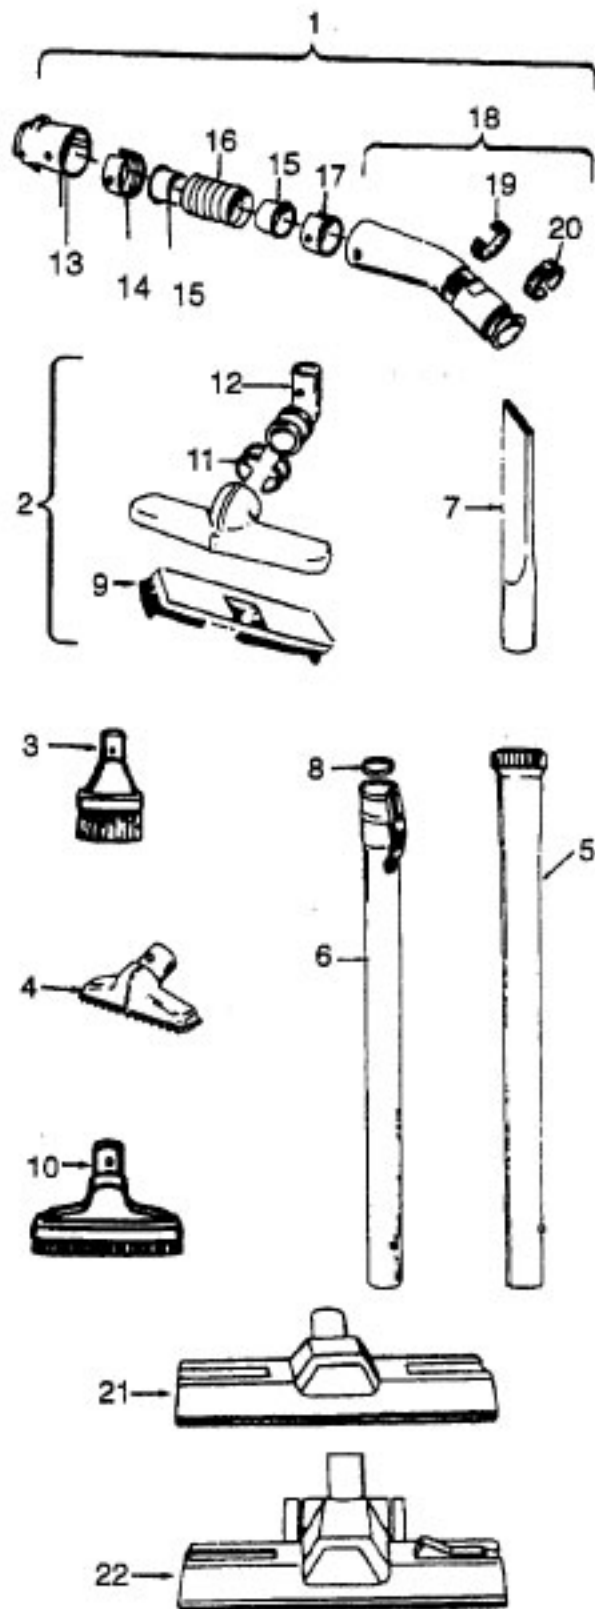

Ref. No.	Part No.	Description	
1	43434191	Hose - JM - S/C - 6"Wire - Celebrity	
	43434155	Hose - JM - S/C - 6"Wire - Spirit	
	43434013	Hose Assem. - Stretch (not pictured)	
	43434065	Hose - JM - 6"Wire - Spirit	
	43434130	Hose - JM - 7.5'Molded - Spirit	
	43434131	Hose - AAP - 7.5'- Molded - Spirit	
	43434125	Hose - AAP - S/C - 7'- Molded - Spirit	
	43434126	Hose - AAV - S/C - 6'- Molded - Spirit	
	43434231	Hose - AAP - 6'- Molded - Spirit	
	43434233	Hose - AG/ABX 6'Molded - Sprint	
	2	43414072	Floor Brush - JM
		43414073	Floor Brush - AG
3	43414084	Dusting Brush - AG	
4	43414057	Furniture Nozzle - AAP	
	38614020	Furniture Nozzle - JM - 1 Pc.	
	38614024	Furniture Nozzle - AG - 1 Pc.	
	43453037	Extension Tube - Poly - 20 - JM	
5	3863801P	Extension Tube - Poly - AG	
	43453052	Extension Tube - 20 - AX	
6	43453052	Extension Tube - 20 - AX	
7	38617017	Crevice Tool - AG	
8	12845JM	Gasket	
9	48447001	Brush Back	
10	43414015	Furniture Brush - JM	
	43414016	Furniture Brush - AG	
11	33712007	Split Ring	
12	38644020	Swivel Connector - AG	
	38644040	Swivel Connector - AAP	
13	32855003	Hose Connector - Celeb.	
	38638017	Hose Connector - AAP - Molded Hose	
	38638019	Hose Connection - AAP	
	38638039	Hose Connector - AG - Molded Hose	
14	12615BZ	Collar (All Wire Hoses)	
	38671011	Collar (Molded Hoses)	
15	32156010	Sleeve (All Hoses)	
16	38671029	Hose - 6'- AAV - Molded	
	38671033	Hose - 6'- ABX - Molded	
17	36116006	Collar (All Wire Hoses)	
	36171025	Collar (Molded Hose)	
18	43466044	Hose Grip -AAP -S/C	
	43466066	Hose Grip - AG	
19	38711006	Suction Control Ring - JM	
	38711007	Suction Control Ring - MV	
20	36153009	Latch Ring - AG	
21	43414139	Rug & Floor Nozzle - AAP - (P - 188)	
	0M114169	Rug & Floor Nozzle - ABE - (P - 188)	
22	43414101	Rug & Floor Nozzle - DLX - (P - 188)