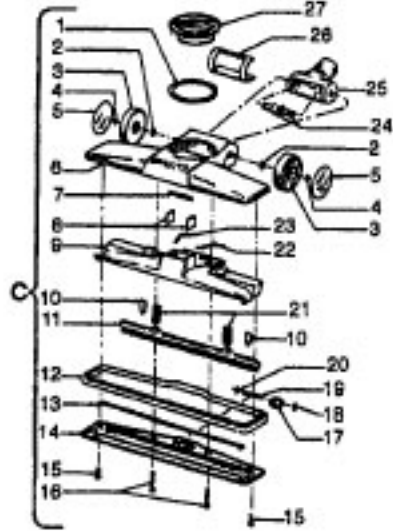

Rug & Floor Nozzle

Models S3183, S3187, S3187-030, S3203, S3205, S3207, S3215, S3241, S3247, S3257, S3259, S3289, S3291, S3299, S3299-031, S3401

A	48476026	Rug & Floor Nozzle - AAP - S3205, S3299, S3299-031 (Replaced by 43414101 +)
1	43463012	Connector Tube
2	13267	Felt Gasket
3	38615156	Nozzle Body - JM - S3299
4	13259PH	Litter Picker
5	15963FW	Spring
6	13261AY	Rib Shoe
7	16184	Brush Back
8	161413	Tube Retainer
9	31524005	Roller Shaft
10	42246002	Bottom Plate
11	12955	Screw
12	13157AG	Roller
B	43414105	Rug & Floor Nozzle - AAP - S3183, S3203, S3215, S3241, S3247, S3289, S3291, S3401 (Replaced by 43414121)
1	166652JM	Nozzle Tube (See Note)
2	166651	Gasket
3	43414089	Nozzle Body - JM
4	166646	Brush Retainer
5	166650AY	Tube Clamp
6	166648AW	Screw
7	166649FW	Spring
8	166656	Brush Back
C	48476064	Rug & Floor Nozzle - AAP - S3187, S3187-030 (Replaced by 43414101)
	48476066	Rug & Floor Nozzle - JM - S3207, S3257 (Replaced by 43414101)
	43414101	Rug & Floor Nozzle - MX - S3259
1	34113001	Foam Seal
2	169241AW	Washer
3	169239JR	Wheel
	169239AG	Wheel - S3207
4	13730	Lock Ring
5	169242	Wheel Cover
6	38615161	Nozzle Body - JM
7	34112001	Foam Seal
8	34223002	Felt Seal
9	169250AG	Brush Housing
10	169253AY	Rib Shoe
11	169256	Brush Back
12	169247JR	Furniture Guard
	169247JM	Furniture Guard - S3207, S3257
13	169251	Gasket
14	169538	Bottom Plate
15	21481464	Screw
16	21481465	Screw
17	169243AG	Roller
18	21312758	Washer
19	169244AW	Roller Shaft
20	24735081	Lock Ring
21	166649FW	Spring
22	34513001	Foam Seal - L.H.
23	34513002	Foam Seal - R.H.
24	169240AY	Wheel Shaft
25	169249JM	Connector Tube
26	34122006	Seal
27	169254JM	Control Knob