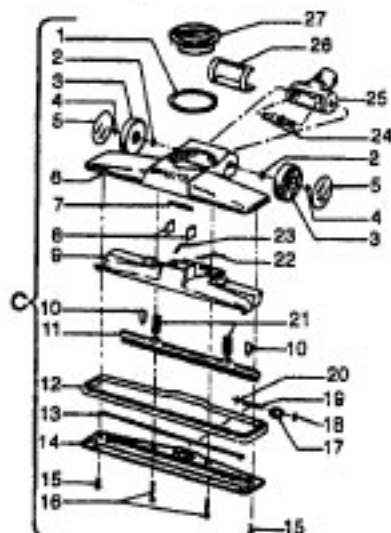

Rug & Floor Nozzle

Models S3183, S3187, S3187-030, S3203, S3205, S3207, S3215, S3241, S3247, S3257, S3259, S3289, S3291, S3299, S3299-031, S3401

A	48476026	Rug & Floor Nozzle - AAP - S3205, S3299, S3299-031 (Replaced by 43414101 +)
1	43463012	Connector Tube
2	13267	Felt Gasket
3	38615156	Nozzle Body - JM - S3299
4	13259PH	Litter Picker
5	15963FW	Spring
6	13261AY	Rib Shoe
7	16184	Brush Back
8	161413	Tube Retainer
9	31524005	Roller Shaft
10	42246002	Bottom Plate
11	12955	Screw
12	13157AG	Roller
B	43414105	Rug & Floor Nozzle - AAP - S3183, S3203, S3215, S3241, S3247, S3289, S3291, S3401 (Replaced by 43414121)
1	166652JM	Nozzle Tube (See Note)
2	166651	Gasket
3	43414089	Nozzle Body - JM
4	166646	Brush Retainer
5	166650AY	Tube Clamp
6	166648AW	Screw
7	166649FW	Spring
8	166656	Brush Back
C	48476064	Rug & Floor Nozzle - AAP - S3187, S3187-030 (Replaced by 43414101)
	48476066	Rug & Floor Nozzle - JM - S3207, S3257 (Replaced by 43414101)
	43414101	Rug & Floor Nozzle - MX - S3259
1	34113001	Foam Seal
2	169241AW	Washer
3	169239JR	Wheel
	169239AG	Wheel - S3207
4	13730	Lock Ring
5	169242	Wheel Cover
6	38615161	Nozzle Body - JM
7	34112001	Foam Seal
8	34223002	Felt Seal
9	169250AG	Brush Housing
10	169253AY	Rib Shoe
11	169256	Brush Back
12	169247JR	Furniture Guard
	169247JM	Furniture Guard - S3207, S3257
13	169251	Gasket
14	169538	Bottom Plate
15	21481464	Screw
16	21481465	Screw
17	169243AG	Roller
18	21312758	Washer
19	169244AW	Roller Shaft
20	24735081	Lock Ring
21	166649FW	Spring
22	34513001	Foam Seal - L.H.
23	34513002	Foam Seal - R.H.
24	169240AY	Wheel Shaft
25	169249JM	Connector Tube
26	34122006	Seal
27	169254JM	Control Knob