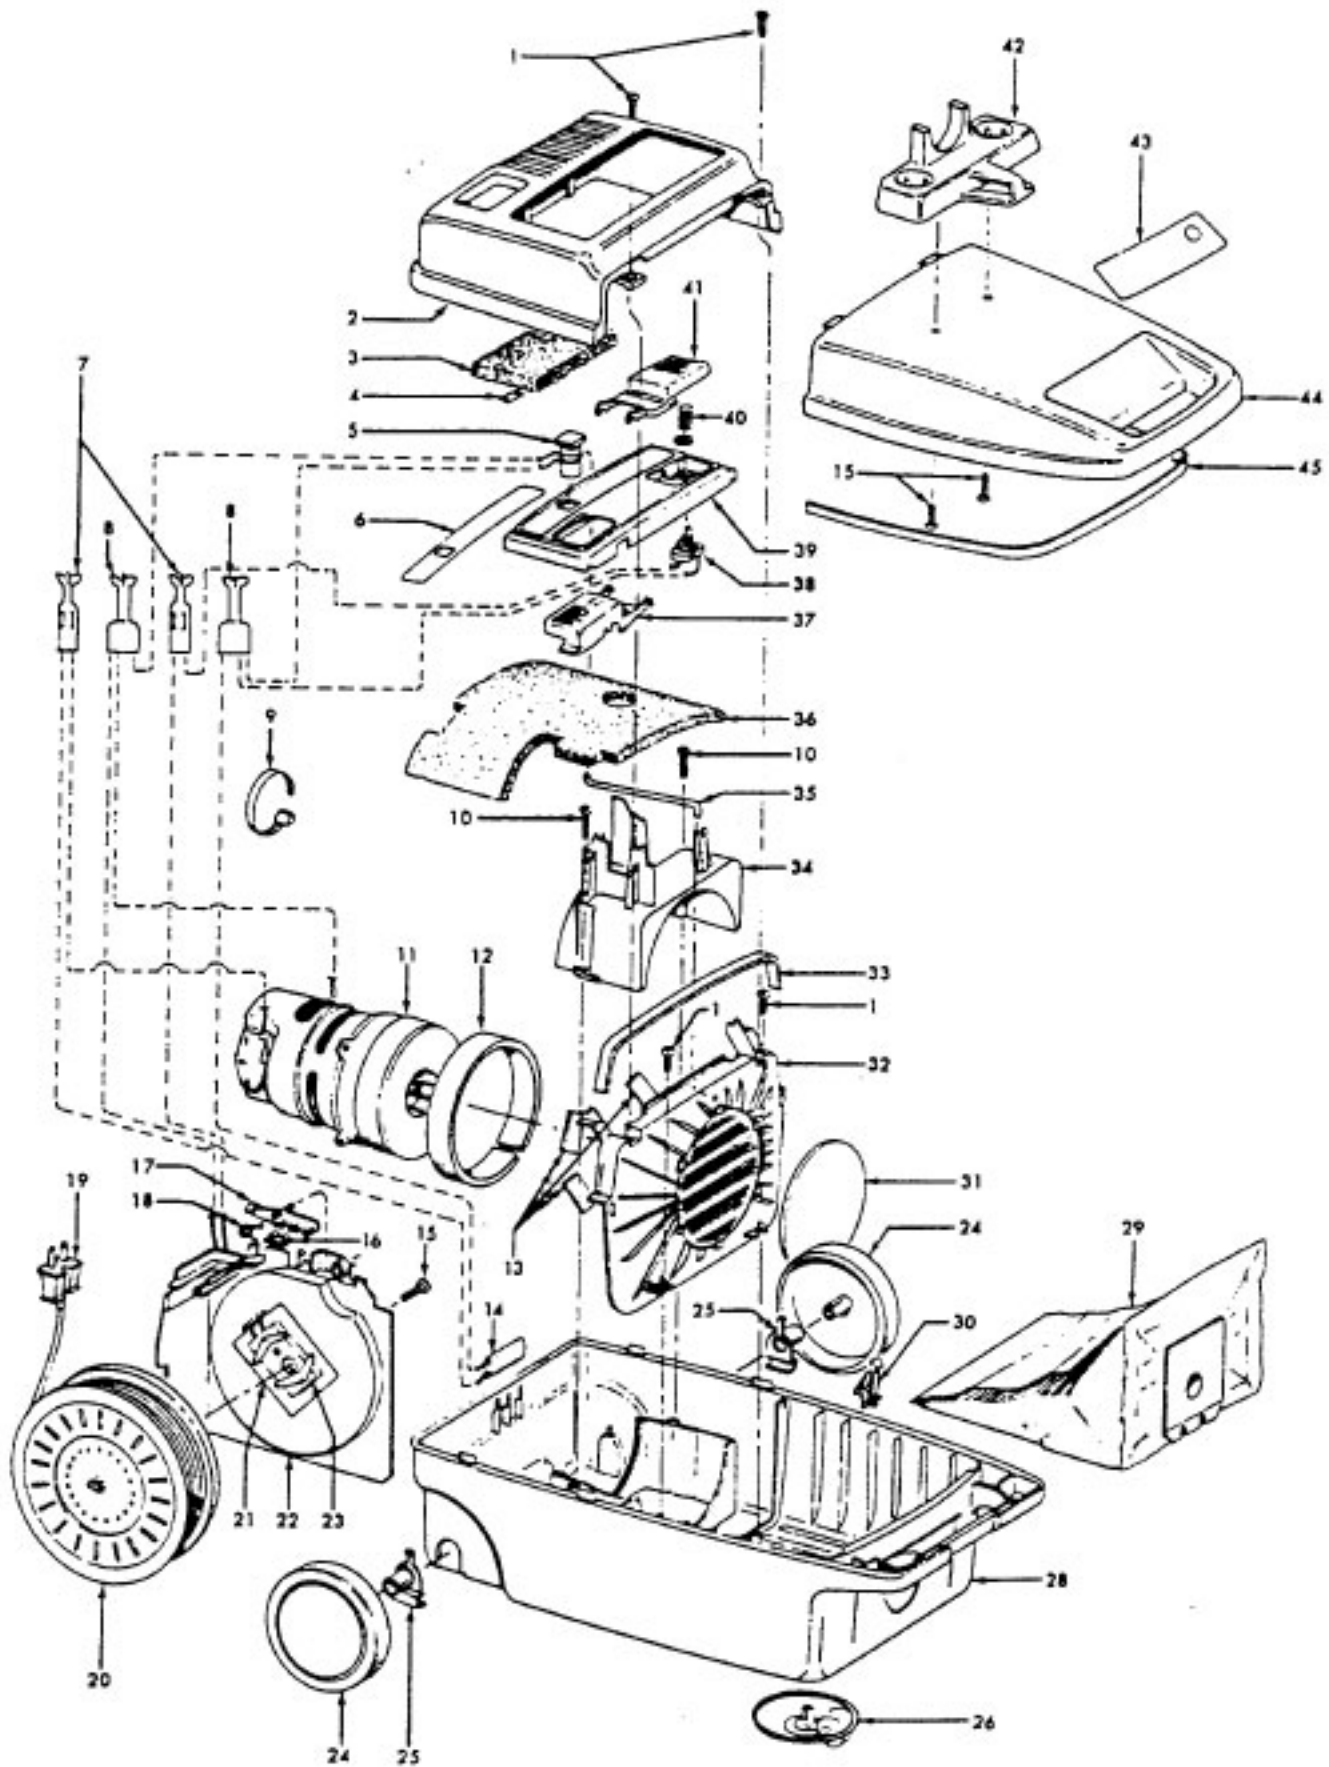

# HOOVER S3259 Owner's Manual

[Shop genuine replacement parts for HOOVER S3259](#)

[Find Your HOOVER Vacuum Cleaner Parts - Select From 1456 Models](#)

----- Manual continues below part list -----

## Available Replacement Parts for HOOVER S3259

<a href="#">H-4010028K</a>	BAG OEM HOOVER (3 PACK) K
<a href="#">H-43414073</a>	Floor brush.
<a href="#">H-43414064</a>	DUSTING BRUSH (ONE PEICE)
<a href="#">HR-5000</a>	EXTENSION TUBE

**Motor 43578051 (3.1)  
43578069 (4.0)**

Ref. No.	Part No.	Description
1	21429406	Screw
2	168038AG	Brush Carrier
3	168506--	Brush Holder
4	38353004	Spring
5	167679	Carbon Brush
6	169702BZ	Bushing
7	36112003	Bolt 3.1
	21563061	Bolt 4.0
8	42192016	Motor Housing
9	21345116	Spring Washer
10	21312778	Thrust Washer
11	24198002	Star Ring
12	45311048	Field Coil 3.1
	45311022	Field Coil 4.0
13	44765185	Armature 3.1
	44765225	Armature 4.0
14	31195003	Motor Mount Insulator 3.1
	31195004	Motor Mount Insulator 4.0
15	43551013	Diffuser
16	31148009	Spacer
17	21312701	Washer
18	43566017	Fan
19	42192033	Interstage
20	31743003	Spacer
21	33426001	Nut
22	37196087	Fan Cover