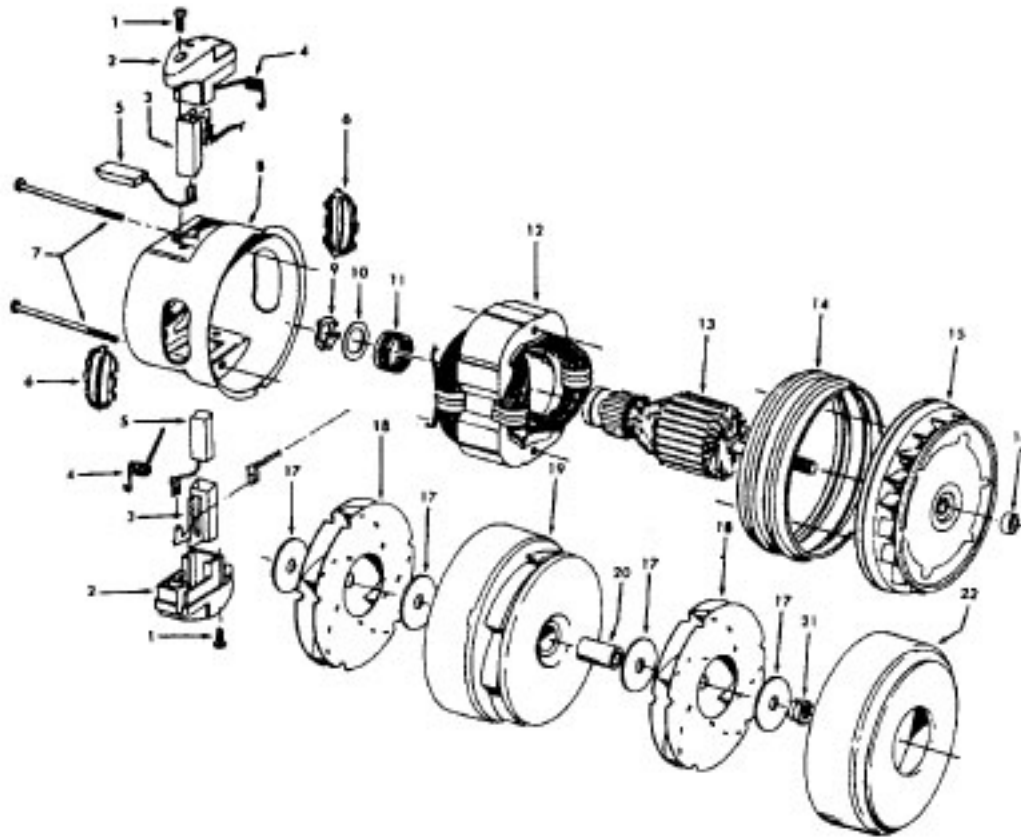

**Motor 43578051 (3.1)  
43578069 (4.0)**

Ref. No.	Part No.	Description
1	21429406	Screw
2	168038AG	Brush Carrier
3	168506--	Brush Holder
4	38353004	Spring
5	167679	Carbon Brush
6	169702BZ	Bushing
7	36112003	Bolt 3.1
	21563061	Bolt 4.0
8	42192016	Motor Housing
9	21345116	Spring Washer
10	21312778	Thrust Washer
11	24198002	Star Ring
12	45311048	Field Coil 3.1
	45311022	Field Coil 4.0
13	44765185	Armature 3.1
	44765225	Armature 4.0
14	31195003	Motor Mount Insulator 3.1
	31195004	Motor Mount Insulator 4.0
15	43551013	Diffuser
16	31148009	Spacer
17	21312701	Washer
18	43566017	Fan
19	42192033	Interstage
20	31743003	Spacer
21	33426001	Nut
22	37196087	Fan Cover