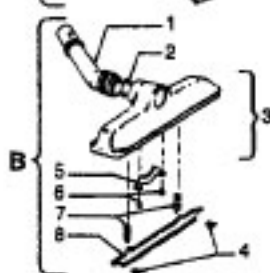

Rug & Floor Nozzle

Models S3183, S3187, S3187-030, S3203, S3205, S3207, S3215, S3241, S3247, S3257, S3259, S3289, S3291, S3299, S3299-031, S3401

A	48476026	Rug & Floor Nozzle - AAP - S3205, S3299, S3299-031 (Replaced by 43414101 +)
1	43463012	Connector Tube
2	13267	Felt Gasket
3	38615156	Nozzle Body - JM - S3299
4	13259PH	Litter Picker
5	15963FW	Spring
6	13261AY	Rib Shoe
7	16184	Brush Back
8	161413	Tube Retainer
9	31524005	Roller Shaft
10	42246002	Bottom Plate
11	12955	Screw
12	13157AG	Roller
B	43414105	Rug & Floor Nozzle - AAP - S3183, S3203, S3215, S3241, S3247, S3289, S3291, S3401 (Replaced by 43414121)
1	166652JM	Nozzle Tube (See Note)
2	166651	Gasket
3	43414089	Nozzle Body - JM
4	166646	Brush Retainer
5	166650AY	Tube Clamp
6	166648AW	Screw
7	166649FW	Spring
8	166656	Brush Back
C	48476064	Rug & Floor Nozzle - AAP - S3187, S3187-030 (Replaced by 43414101)
	48476066	Rug & Floor Nozzle - JM - S3207, S3257 (Replaced by 43414101)
	43414101	Rug & Floor Nozzle - MX - S3259
1	34113001	Foam Seal
2	169241AW	Washer
3	169239JR	Wheel
	169239AG	Wheel - S3207
4	13730	Lock Ring
5	169242	Wheel Cover
6	38615161	Nozzle Body - JM
7	34112001	Foam Seal
8	34223002	Felt Seal
9	169250AG	Brush Housing
10	169253AY	Rib Shoe
11	169256	Brush Back
12	169247JR	Furniture Guard
	169247JM	Furniture Guard - S3207, S3257
13	169251	Gasket
14	169538	Bottom Plate
15	21481464	Screw
16	21481465	Screw
17	169243AG	Roller
18	21312758	Washer
19	169244AW	Roller Shaft
20	24735081	Lock Ring
21	166649FW	Spring
22	34513001	Foam Seal - L.H.
23	34513002	Foam Seal - R.H.
24	169240AY	Wheel Shaft
25	169249JM	Connector Tube
26	34122006	Seal
27	169254JM	Control Knob