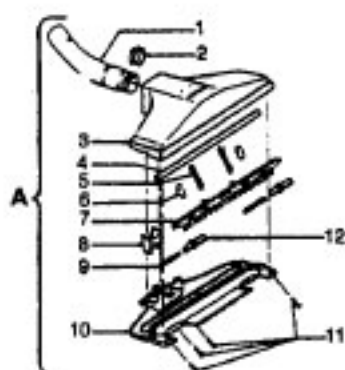

Rug & Floor Nozzle

Models S3183, S3187, S3187-030, S3203, S3205, S3207, S3215, S3241, S3247, S3257, S3259, S3289, S3291, S3299, S3299-031, S3401

A	48476026	Rug & Floor Nozzle - AAP - S3205, S3299, S3299-031 (Replaced by 43414101 +)
1	43463012	Connector Tube
2	13267	Felt Gasket
3	38615156	Nozzle Body - JM - S3299
4	13259PH	Litter Picker
5	15963FW	Spring
6	13261AY	Rib Shoe
7	16184	Brush Back
8	161413	Tube Retainer
9	31524005	Roller Shaft
10	42246002	Bottom Plate
11	12955	Screw
12	13157AG	Roller
B	43414105	Rug & Floor Nozzle - AAP - S3183, S3203, S3215, S3241, S3247, S3289, S3291, S3401 (Replaced by 43414121)
1	166652JM	Nozzle Tube (See Note)
2	166651	Gasket
3	43414089	Nozzle Body - JM
4	166646	Brush Retainer
5	166650AY	Tube Clamp
6	166648AW	Screw
7	166649FW	Spring
8	166656	Brush Back
C	48476064	Rug & Floor Nozzle - AAP - S3187, S3187-030 (Replaced by 43414101)
	48476066	Rug & Floor Nozzle - JM - S3207, S3257 (Replaced by 43414101)
	43414101	Rug & Floor Nozzle - MX - S3259
1	34113001	Foam Seal
2	169241AW	Washer
3	169239JR	Wheel
	169239AG	Wheel - S3207
4	13730	Lock Ring
5	169242	Wheel Cover
6	38615161	Nozzle Body - JM
7	34112001	Foam Seal
8	34223002	Felt Seal
9	169250AG	Brush Housing
10	169253AY	Rib Shoe
11	169256	Brush Back
12	169247JR	Furniture Guard
	169247JM	Furniture Guard - S3207, S3257
13	169251	Gasket
14	169538	Bottom Plate
15	21481464	Screw
16	21481465	Screw
17	169243AG	Roller
18	21312758	Washer
19	169244AW	Roller Shaft
20	24735081	Lock Ring
21	166649FW	Spring
22	34513001	Foam Seal - L.H.
23	34513002	Foam Seal - R.H.
24	169240AY	Wheel Shaft
25	169249JM	Connector Tube
26	34122006	Seal
27	169254JM	Control Knob