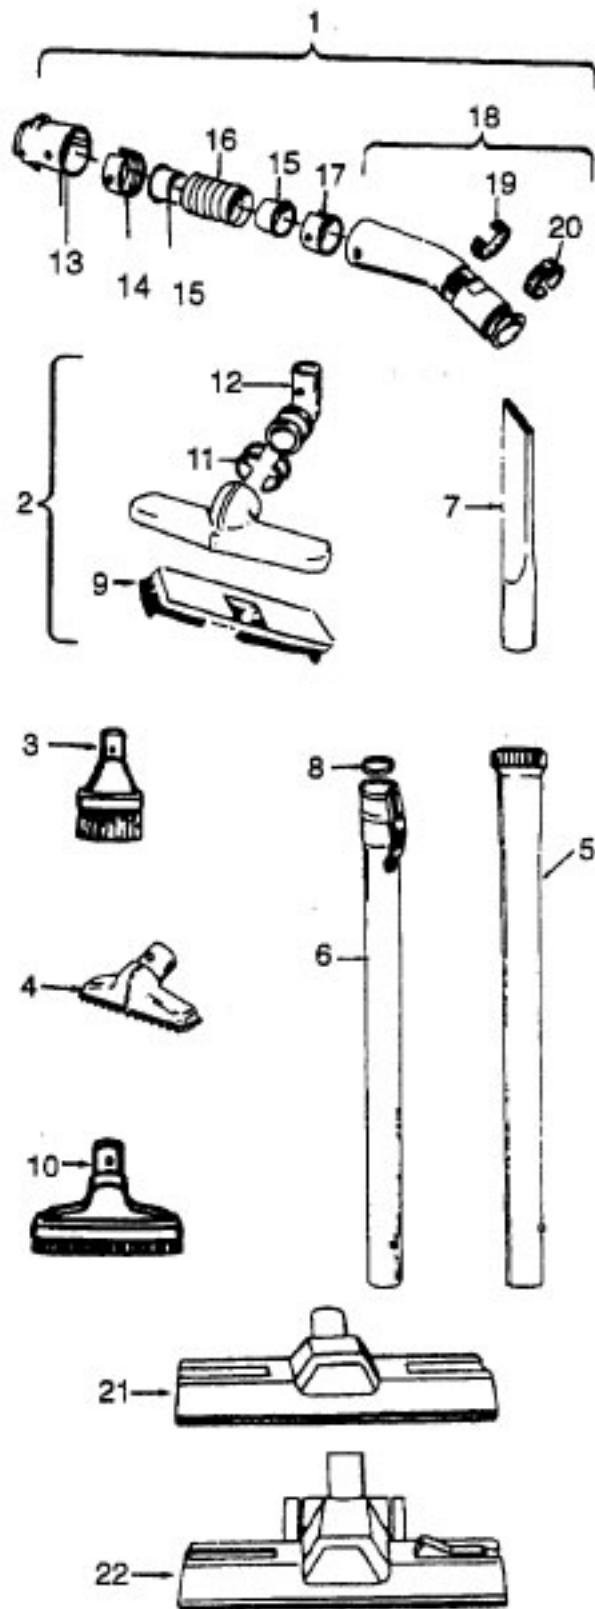

Ref. No.	Part No.	Description	
1	43434191	Hose - JM - S/C - 6"Wire - Celebrity	
	43434155	Hose - JM - S/C - 6"Wire - Spirit	
	43434013	Hose Assem. - Stretch (not pictured)	
	43434065	Hose - JM - 6"Wire - Spirit	
	43434130	Hose - JM - 7.5" Molded - Spirit	
	43434131	Hose - AAP - 7.5' - Molded - Spirit	
	43434125	Hose - AAP - S/C - 7' - Molded - Spirit	
	43434126	Hose - AAV - S/C - 6' - Molded - Spirit	
	43434231	Hose - AAP - 6' - Molded - Spirit	
	43434233	Hose - AG/ABX 6" Molded - Sprint	
	2	43414072	Floor Brush - JM
	43414073	Floor Brush - AG	
3	43414064	Dusting Brush - AG	
4	43414057	Furniture Nozzle - AAP	
	38614020	Furniture Nozzle - JM - 1 Pc.	
5	38614024	Furniture Nozzle - AG - 1 Pc.	
	43453037	Extension Tube - Poly - 20 - JM	
	3863801P	Extension Tube - Poly - AG	
6	43453052	Extension Tube - 20 - AX	
7	38617017	Crevice Tool - AG	
8	12845JM	Gasket	
9	48447001	Brush Back	
10	43414015	Furniture Brush - JM	
	43414016	Furniture Brush - AG	
11	33712007	Split Ring	
12	38644020	Swivel Connector - AG	
	38644040	Swivel Connector - AAP	
13	32855003	Hose Connector - Celeb.	
	38638017	Hose Connector - AAP - Molded Hose	
	38638019	Hose Connection - AAP	
	38638039	Hose Connector - AG - Molded Hose	
14	12615BZ	Collar (All Wire Hoses)	
	38671011	Collar (Molded Hoses)	
15	32156010	Sleeve (All Hoses)	
16	38671029	Hose - 6' - AAV - Molded	
	38671033	Hose - 6' - ABX - Molded	
17	36116006	Collar (All Wire Hoses)	
	36171025	Collar (Molded Hose)	
18	43466044	Hose Grip - AAP - S/C	
	43466066	Hose Grip - AG	
19	38711006	Suction Control Ring - JM	
	38711007	Suction Control Ring - MV	
20	36153009	Latch Ring - AG	
21	43414139	Rug & Floor Nozzle - AAP - (P - 188)	
	0M114169	Rug & Floor Nozzle - ABE - (P - 188)	
22	43414101	Rug & Floor Nozzle - DLX - (P - 188)