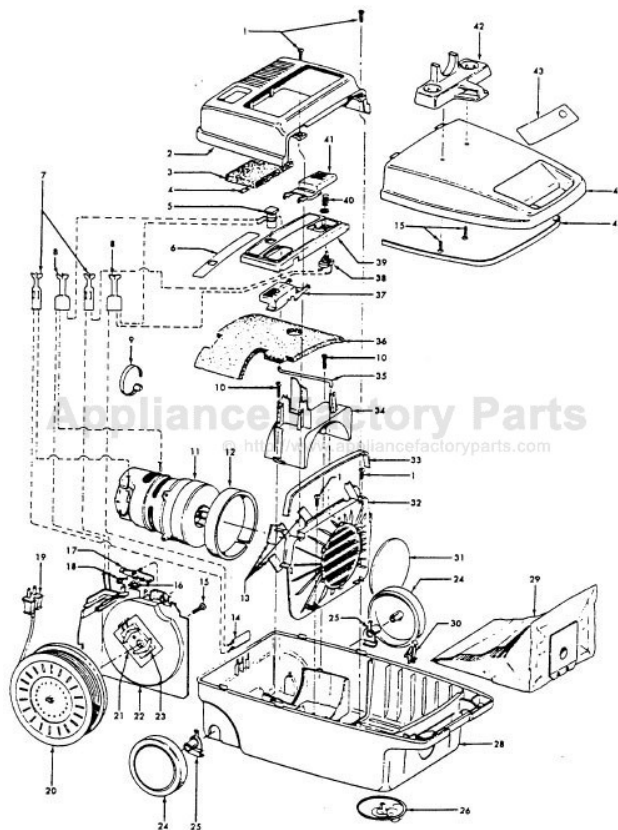

[Find Your HOOVER Vacuum Cleaner Parts - Select From 1456 Models](#)

----- Manual continues below part list -----