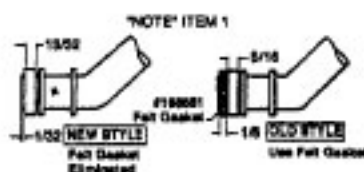

Rug & Floor Nozzle

Models S3183, S3187, S3187-030, S3203, S3205, S3207, S3215, S3241, S3247, S3257, S3259, S3289, S3291, S3299, S3299-031, S3401

A	48476026	Rug & Floor Nozzle - AAP - S3205, S3299, S3299-031 (Replaced by 43414101 +)
1	43463012	Connector Tube
2	13267	Felt Gasket
3	38615156	Nozzle Body - JM - S3299
4	13259PH	Litter Picker
5	15963FW	Spring
6	13261AY	Rib Shoe
7	16184	Brush Back
8	161413	Tube Retainer
9	31524005	Roller Shaft
10	42246002	Bottom Plate
11	12955	Screw
12	13157AG	Roller
B	43414105	Rug & Floor Nozzle - AAP - S3183, S3203, S3215, S3241, S3247, S3289, S3291, S3401 (Replaced by 43414121)
1	166652JM	Nozzle Tube (See Note)
2	166651	Gasket
3	43414089	Nozzle Body - JM
4	166646	Brush Retainer
5	166650AY	Tube Clamp
6	166648AW	Screw
7	166649FW	Spring
8	166656	Brush Back
C	48476064	Rug & Floor Nozzle - AAP - S3187, S3187-030 (Replaced by 43414101)
	48476066	Rug & Floor Nozzle - JM - S3207, S3257 (Replaced by 43414101)
	43414101	Rug & Floor Nozzle - MX - S3259
1	34113001	Foam Seal
2	169241AW	Washer
3	169239JR	Wheel
	169239AG	Wheel - S3207
4	13730	Lock Ring
5	169242	Wheel Cover
6	38615161	Nozzle Body - JM
7	34112001	Foam Seal
8	34223002	Felt Seal
9	169250AG	Brush Housing
10	169253AY	Rib Shoe
11	169256	Brush Back
12	169247JR	Furniture Guard
	169247JM	Furniture Guard - S3207, S3257
13	169251	Gasket
14	169538	Bottom Plate
15	21481464	Screw
16	21481465	Screw
17	169243AG	Roller
18	21312758	Washer
19	169244AW	Roller Shaft
20	24735081	Lock Ring
21	166649FW	Spring
22	34513001	Foam Seal - L.H.
23	34513002	Foam Seal - R.H.
24	169240AY	Wheel Shaft
25	169249JM	Connector Tube
26	34122006	Seal
27	169254JM	Control Knob