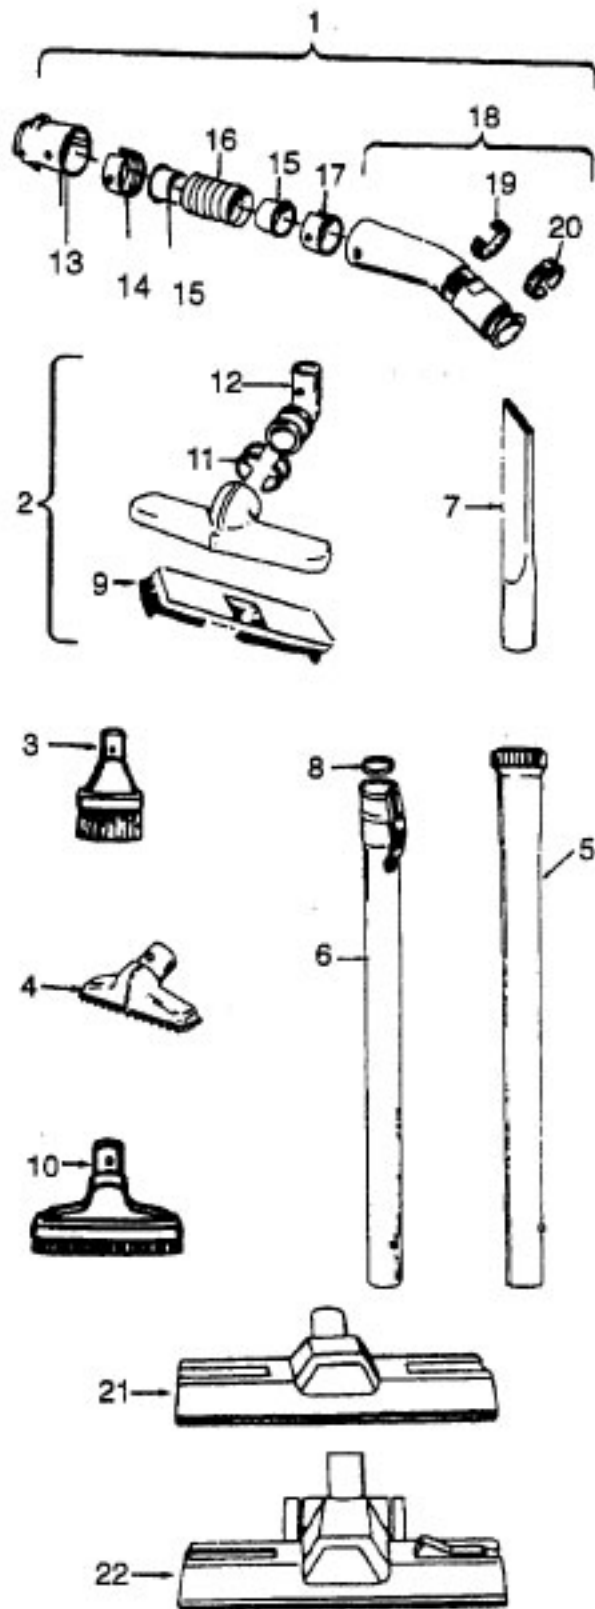

Ref. No.	Part No.	Description	
1	43434191	Hose - JM - S/C - 6"Wire - Celebrity	
	43434155	Hose - JM - S/C - 6"Wire - Spirit	
	43434013	Hose Assem. - Stretch (not pictured)	
	43434065	Hose - JM - 6"Wire - Spirit	
	43434130	Hose - JM - 7.5'Molded - Spirit	
	43434131	Hose - AAP - 7.5'- Molded - Spirit	
	43434125	Hose - AAP - S/C - 7'- Molded - Spirit	
	43434126	Hose - AAV - S/C - 6'- Molded - Spirit	
	43434231	Hose - AAP - 6'- Molded - Spirit	
	43434233	Hose - AG/ABX 6'Molded - Sprint	
	2	43414072	Floor Brush - JM
	43414073	Floor Brush - AG	
3	43414064	Dusting Brush - AG	
4	43414057	Furniture Nozzle - AAP	
	38614020	Furniture Nozzle - JM - 1 Pc.	
	38614024	Furniture Nozzle - AG - 1 Pc.	
5	43453037	Extension Tube - Poly - 20 - JM	
	3863801P	Extension Tube - Poly - AG	
6	43453052	Extension Tube - 20 - AX	
7	38617017	Crevice Tool - AG	
8	12845JM	Gasket	
9	48447001	Brush Back	
10	43414015	Furniture Brush - JM	
	43414016	Furniture Brush - AG	
11	33712007	Split Ring	
12	38644020	Swivel Connector - AG	
	38644040	Swivel Connector - AAP	
13	32855003	Hose Connector - Celeb.	
	38638017	Hose Connector - AAP - Molded Hose	
	38638019	Hose Connection - AAP	
	38638039	Hose Connector - AG - Molded Hose	
14	12615BZ	Collar (All Wire Hoses)	
	38671011	Collar (Molded Hoses)	
15	32156010	Sleeve (All Hoses)	
16	38671029	Hose - 6' - AAV - Molded	
	38671033	Hose - 6' - ABX - Molded	
17	36116006	Collar (All Wire Hoses)	
	36171025	Collar (Molded Hose)	
18	43466044	Hose Grip -AAP -S/C	
	43466066	Hose Grip - AG	
19	38711006	Suction Control Ring - JM	
	38711007	Suction Control Ring - MV	
20	36153009	Latch Ring - AG	
21	43414139	Rug & Floor Nozzle - AAP - (P - 188)	
	0M114169	Rug & Floor Nozzle - ABE - (P - 188)	
22	43414101	Rug & Floor Nozzle - DLX - (P - 188)