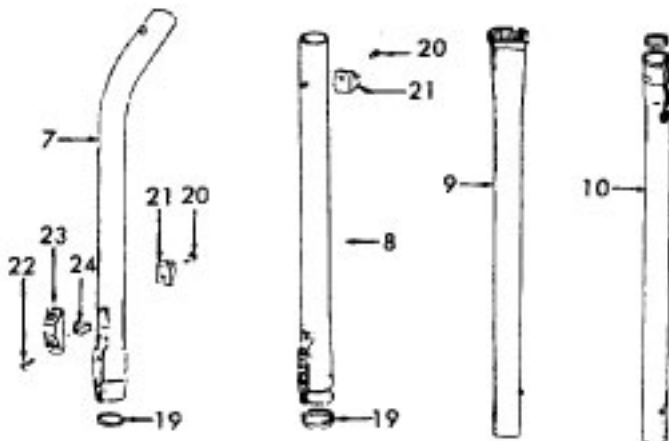

Cleaning Tools

Spirit & Celebrity

Ref. No.	Part No.	Description
1	43433085	Hose - AAP - Celebrity
2	43433032	Hose - JM - Spirit - 5-1/2'
3	43433067	Hose - AAP - Spirit - 5-1/2'
	43433081	Hose - MV -S/C- Spirit - 5-1/2'
	43433084	Hose - AAP - S/C - Spirit - 7'
	43433111	Hose - 2W - AG -S/C - Spirit
4	46321076	Cord Repair Kit
5	34777005	Suction Reg. Control - AG
	34777007	Suction Reg. Control - MV
6	36153009	Latch Ring - AG
7	43468055	Hose Tube - BL - 14
8	43453086	Extension Tube - BL - 22
	43453035	Extension Tube - AX - 22
	43453052	Extension Tube - 20 - AX (Gray Clip)
	43453058	Extension Tube - BL - 20 (Gray Clip)
9	3863801P	Extension Tube -Poly - AG
10	43453027	Extension Tube
11	43414073	Floor Brush - AG
12	38614023	Furniture Nozzle - 1 Pc. - 17
	43414057	Furniture Nozzle - AG
	38614024	Furniture Nozzle - AG
13	43414064	Dusting Brush - AG
14	38617017	Crevice Tool - AG
15	43414015	Furniture Brush - JM
	43414016	Furniture Brush - AG
16	38644040	Swivel Connector - JM
	38644020	Swivel Connector - AG
17	33712007	Split Ring
18	48447001	Brush Back
19	12845JM	Gasket
20	12783	Rivet
21	36171008	Cord Clip - MV
	36171005	Cord Clip - AG
22	13275	Screw
23	13142AG	Suction Control
24	13257BZ	Support