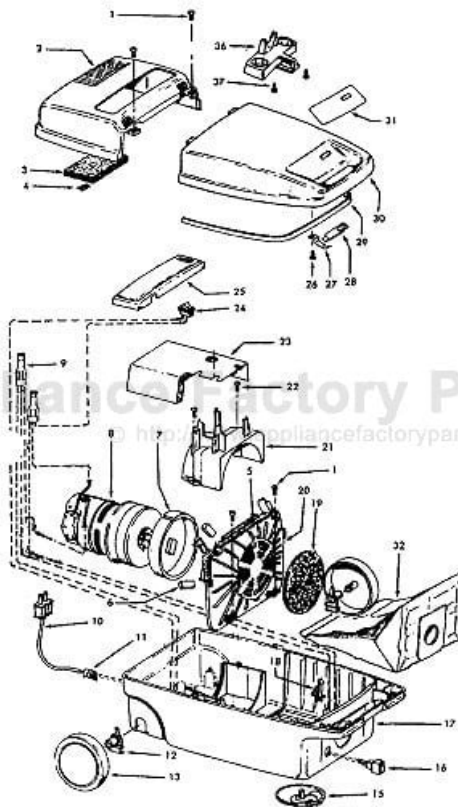

[Find Your HOOVER Vacuum Cleaner Parts - Select From 1456 Models](#)

----- Manual continues below part list -----