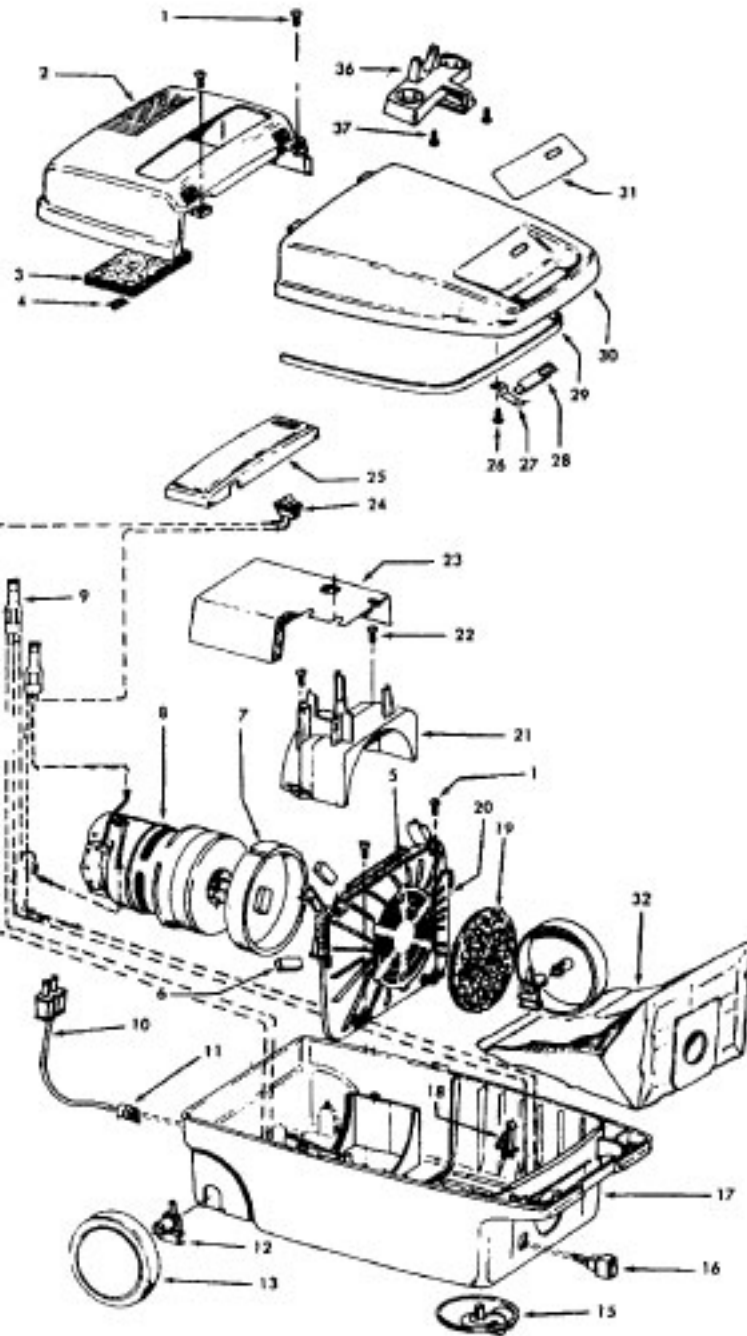

----- Manual continues below part list -----

Available Replacement Parts for HOOVER S3261-022

H-4010028K	BAG OEM HOOVER (3 PACK) K
HR-1810	FILTER HOOVER MESH FILTER
H-43267002	AGITATOR BEARING ASM
H-43414073	Floor brush.
H-43414064	DUSTING BRUSH (ONE PEICE)
HR-5000	EXTENSION TUBE
HR-1050	BELT FOR HOOVER

Spirit

Model S3261, S3261-022, S3427

S3261 - 1.7 Motor
 S3261-020 - 2.2 Motor

S3427 - 2.2 Motor

Ref. No.	Part No.	Description
1	21447041	Screw
2	37195047	Motor Cover
3	34163003	Diffuser
4	21366004	Speed Nut
5	34133007	Seal
6	34132006	Pad
7	34143002	Seal
8	43577109	Motor - 1.7 - (P-111)
	43577013	Motor - 2.2 - (P-163)
9	48969	Wire Nut
10	46363039	Attach. Cord - AAP - 16
11	27482301	Strain Relief
12	38511015	Wheel Bearing - AG
13	38522081	Wheel - AG
15	41432040	Wheel Carrier - AG
16	46326079	Receptacle Assem. - AG
17	37231016	Main Body - M
18	36151015	Latch
19	31114009	Filter
20	36426012	Filter Support
21	36321011	Motor Retainer - JM
22	21447072	Screw
23	34287021	Muffler
24	28164276	Switch
25	37214052	Control Panel - M
26	21447027	Screw
27	36172046	Spring Clip
28	51151010	Bag Indicator
29	38781010	Seal
30	42212034	Bag Housing Lid - LZ
31	51375064	Nameplate - S3261
	51375091	Nameplate - S3261-022
	51375105	Nameplate - S3427
32	4010028K	Paper Bag - (3-Pk.)
36	36433015	Tool Rack
37	21447003	Screw
	56513242	Owner Manual
	58173309	Carton - S3261-022
	58366061	Mid Pad
	58461023	Top Support
	58184017	Carton - S3427
	58366069	Bottom Support

Ref. No.	Part No.	Description
	48416009	Agitator
1	41435018	Thread Guard
2	43267002	Bearing
3	21347003	Spring Washer
4	36422001	End
5	48445017	Agitator Brush
6	160070	Shaft
8	38537002	End Pulley
9	41435021	Thread Guard