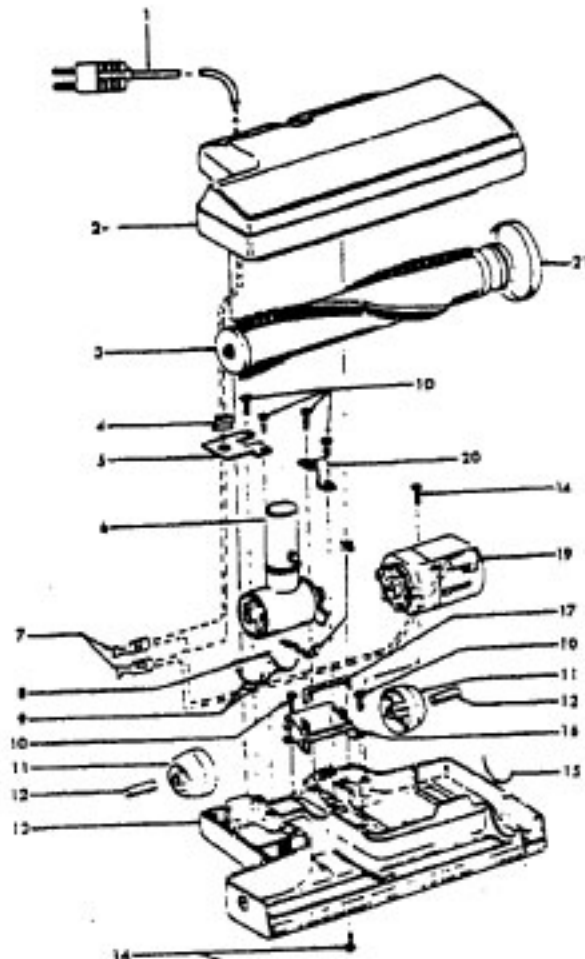

Agitator

Ref. No.	Part No.	Description
	48438189 A, C	Power Nozzle - LS - S3189, S3193, S3213
	48438057 D	Power Nozzle - MX - 4.5' Cord - S3245
	48438189 F	Power Nozzle - LZ - S3211, S3261, S3263, S3263-036, S3263-060, S3403, S3403-022
	48438190 G, J	Power Nozzle - LZ - S3209, S3419, S3425, S3425-022, S3425-032, S3425-060, S3403-022
	48438058 H	Power Nozzle - LZ - 4.5' Cord
1	46321005	Attachment Cord 4.5'- AG
	46321088	Cord - AG - 3.5
2	42252059 A, C,D, E, F, G,H	Body - LS
	42252174 I, J	Body - AAP
	51375042 A,B,C	Nameplate
	52125095 F	Nameplate
	52125088 G	Nameplate
	52125107 H	Nameplate
	52125113 I	Nameplate
	52125096 J	Nameplate
3	48416009	Agitator
2	163768	Strain Relief
5	34663003	Bracket
6	43482024	Nozzle Connector - LZ
7	12227	Insulated Terminal (2 Wire)
8	34112005	Seal
9	34337003	Seal
10	21447041	Screw
11	32175025	Wheel - AG
12	31523005	Wheel Shaft
13	42246120	Base Plate
14	21447007	Screw
15	34337004	Seal
16	42256090	Duct Cover
17	34123015	Duct Cover Seal
18	35276001	Detent Spring
19	43177073	Motor
20	35271001	Bracket - LH
21	38528011	Belt

Ref. No.	Part No.	Description
	48416009	Agitator
1	41435018	Thread Guard
2	43267002	Bearing
3	21347003	Spring Washer
4	36422001	End
5	48445017	Agitator Brush
6	160070	Shaft
8	38537002	End Pulley
9	41435021	Thread Guard