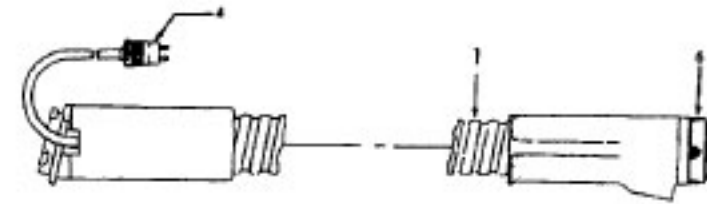

Cleaning Tools

Spirit & Celebrity

Ref. No.	Part No.	Description
1	43433085	Hose - AAP - Celebrity
2	43433032	Hose - JM - Spirit - 5-1/2'
3	43433067	Hose - AAP - Spirit - 5-1/2'
	43433081	Hose - MV -S/C- Spirit - 5-1/2'
	43433084	Hose - AAP - S/C - Spirit - 7'
	43433111	Hose - 2W - AG -S/C - Spirit
4	46321076	Cord Repair Kit
5	34777005	Suction Reg. Control - AG
	34777007	Suction Reg. Control - MV
6	36153009	Latch Ring - AG
7	43468055	Hose Tube - BL - 14
8	43453086	Extension Tube - BL - 22
	43453035	Extension Tube - AX - 22
	43453052	Extension Tube - 20 - AX (Gray Clip)
	43453058	Extension Tube - BL - 20 (Gray Clip)
9	3863801P	Extension Tube -Poly - AG
10	43453027	Extension Tube
11	43414073	Floor Brush - AG
12	38614023	Furniture Nozzle - 1 Pc. - 17
	43414057	Furniture Nozzle - AG
	38614024	Furniture Nozzle - AG
13	43414064	Dusting Brush - AG
14	38617017	Crevice Tool - AG
15	43414015	Furniture Brush - JM
	43414016	Furniture Brush - AG
16	38644040	Swivel Connector - JM
	38644020	Swivel Connector - AG
17	33712007	Split Ring
18	48447001	Brush Back
19	12845JM	Gasket
20	12783	Rivet
21	36171008	Cord Clip - MV
	36171005	Cord Clip - AG
22	13275	Screw
23	13142AG	Suction Control
24	13257BZ	Support