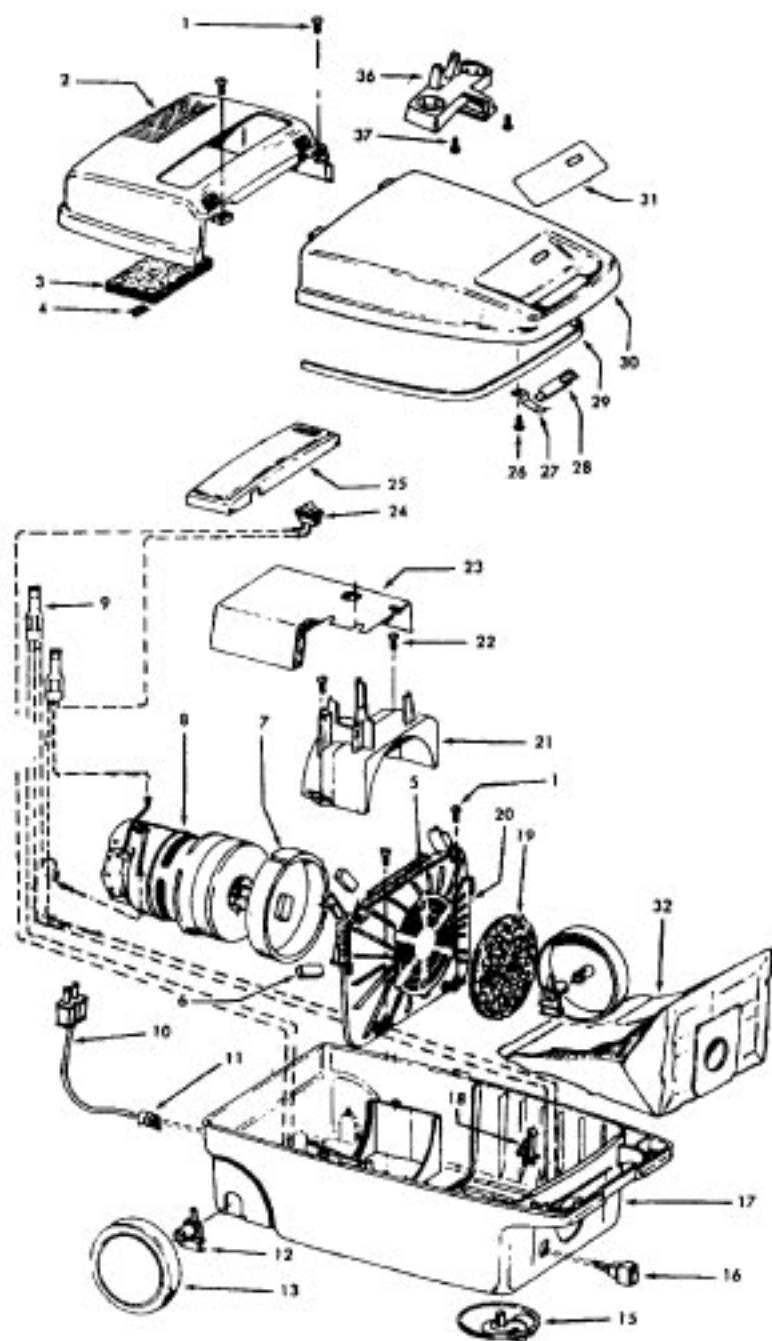

Spirit

Model S3261, S3261-022, S3427

S3261 - 1.7 Motor
 S3261-020 - 2.2 Motor

S3427 - 2.2 Motor

Ref. No.	Part No.	Description
1	21447041	Screw
2	37195047	Motor Cover
3	34163003	Diffuser
4	21366004	Speed Nut
5	34133007	Seal
6	34132006	Pad
7	34143002	Seal
8	43577109	Motor - 1.7 - (P-111)
	43577013	Motor - 2.2 - (P-163)
9	48969	Wire Nut
10	46363039	Attach. Cord - AAP - 16
11	27482301	Strain Relief
12	38511015	Wheel Bearing - AG
13	38522081	Wheel - AG
15	41432040	Wheel Carrier - AG
16	46326079	Receptacle Assem. - AG
17	37231016	Main Body - M
18	36151015	Latch
19	31114009	Filter
20	36426012	Filter Support
21	36321011	Motor Retainer - JM
22	21447072	Screw
23	34287021	Muffler
24	28164276	Switch
25	37214052	Control Panel - M
26	21447027	Screw
27	36172046	Spring Clip
28	51151010	Bag Indicator
29	38781010	Seal
30	42212034	Bag Housing Lid - LZ
31	51375064	Nameplate - S3261
	51375091	Nameplate - S3261-022
	51375105	Nameplate - S3427
32	4010028K	Paper Bag - (3-Pk.)
36	36433015	Tool Rack
37	21447003	Screw
	56513242	Owner Manual
	58173309	Carton - S3261-022
	58366061	Mid Pad
	58461023	Top Support
	58184017	Carton - S3427
	58366069	Bottom Support

Ref. No.	Part No.	Description
	48416009	Agitator
1	41435018	Thread Guard
2	43267002	Bearing
3	21347003	Spring Washer
4	36422001	End
5	48445017	Agitator Brush
6	160070	Shaft
8	38537002	End Pulley
9	41435021	Thread Guard