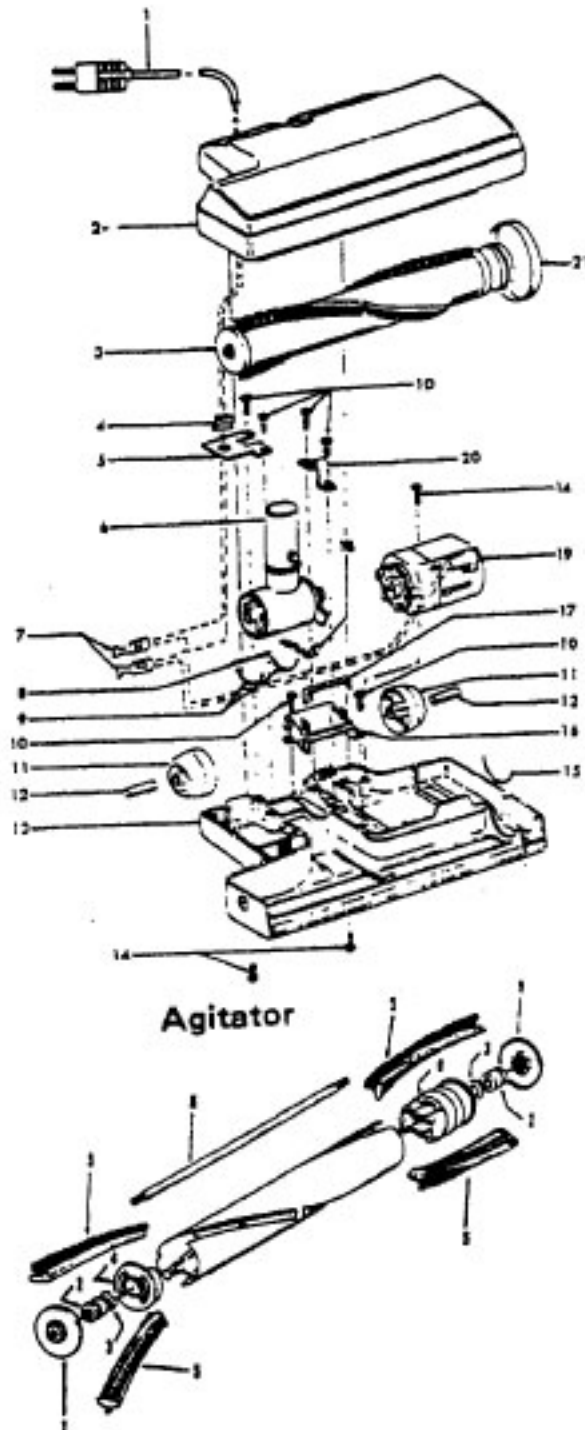

Ref. No.	Part No.	Description
	48438189 A, C	Power Nozzle - LS - S3189, S3193, S3213
	48438057 D	Power Nozzle - MX - 4.5' Cord - S3245
	48438189 F	Power Nozzle - LZ - S3211, S3261, S3263, S3263-036, S3263-060, S3403, S3403-022
	48438190 G, J	Power Nozzle - LZ - S3209, S3419, S3425, S3425-022, S3425-032, S3425-060, S3403-022
	48438058 H	Power Nozzle - LZ - 4.5' Cord
1	46321005	Attachment Cord 4.5'- AG
	46321088	Cord - AG - 3.5
2	42252059 A, C,D, E, F, G,H	Body - LS
	42252174 I, J	Body - AAP
	51375042 A,B,C	Nameplate
	52125095 F	Nameplate
	52125088 G	Nameplate
	52125107 H	Nameplate
	52125113 I	Nameplate
	52125096 J	Nameplate
3	48416009	Agitator
2	163768	Strain Relief
5	34663003	Bracket
6	43482024	Nozzle Connector - LZ
7	12227	Insulated Terminal (2 Wire)
8	34112005	Seal
9	34337003	Seal
10	21447041	Screw
11	32175025	Wheel - AG
12	31523005	Wheel Shaft
13	42246120	Base Plate
14	21447007	Screw
15	34337004	Seal
16	42256090	Duct Cover
17	34123015	Duct Cover Seal
18	35276001	Detent Spring
19	43177073	Motor
20	35271001	Bracket - LH
21	38528011	Belt

Ref. No.	Part No.	Description
	48416009	Agitator
1	41435018	Thread Guard
2	43267002	Bearing
3	21347003	Spring Washer
4	36422001	End
5	48445017	Agitator Brush
6	160070	Shaft
8	38537002	End Pulley
9	41435021	Thread Guard