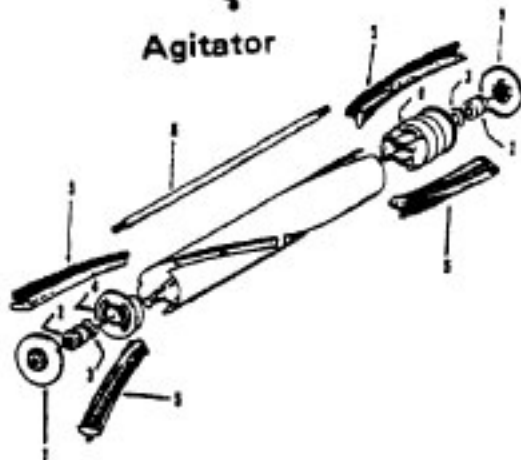

Motor

Model S3203, S3205, S3207, S3209, S3211, S3213, S3241, S3243, S3245, S3247, S3257, S3261, S3263, S3265, S3267 S3291, S3293, S3295, S3401, S3403, S3433

MOTOR 43577109 - (1.7)

Ref. No.	Part No.	Description
1	33426001	Nut
2	21312701	Washer
3	21434224	Screw
4	37191016	Outerstage Housing
5	43566017	Fan
6	43551005	Interstage
7	31742010	Spacer
8	21429406	Screw
9	167696AG	Brush Carrier
10	N/A	Brush Holder - Use Brush Carrier Assem. - 47318008 (Inlc. It. 9 - 12)
11	38353004	Spring
12	167681	Carbon Brush
13	42937003	Motor Housing - Upper
14	169702BZ	Bushing
15	33421004	Bolt
16	31195002	Insulator
17	45311035	Field Coil
18	167721FW	Spring
19	44765171	Armature
20	37191085	Motor Housing - Lower
21	31148002	Spacer
22	36322002	Mounting Plate
23	167695EF	Nut

Agitator

Ref. No.	Part No.	Description
	48438189 A, C	Power Nozzle - LS - S3189, S3193, S3213
	48438057 D	Power Nozzle - MX - 4.5' Cord - S3245
	48438189 F	Power Nozzle - LZ - S3211, S3261, S3263, S3263-036, S3263-060, S3403, S3403-022
	48438190 G, J	Power Nozzle - LZ - S3209, S3419, S3425, S3425-022, S3425-032, S3425-060, S3403-022
	48438058 H	Power Nozzle - LZ - 4.5' Cord
1	46321005	Attachment Cord 4.5'- AG
	46321088	Cord - AG - 3.5
2	42252059 A, C,D, E, F, G,H	Body - LS
	42252174 I, J	Body - AAP
	51375042 A,B,C	Nameplate
	52125095 F	Nameplate
	52125088 G	Nameplate
	52125107 H	Nameplate
	52125113 I	Nameplate
	52125096 J	Nameplate
3	48416009	Agitator
2	163768	Strain Relief
5	34663003	Bracket
6	43482024	Nozzle Connector - LZ
7	12227	Insulated Terminal (2 Wire)
8	34112005	Seal
9	34337003	Seal
10	21447041	Screw
11	32175025	Wheel - AG
12	31523005	Wheel Shaft
13	42246120	Base Plate
14	21447007	Screw
15	34337004	Seal
16	42256090	Duct Cover
17	34123015	Duct Cover Seal
18	35276001	Detent Spring
19	43177073	Motor
20	35271001	Bracket - LH
21	38528011	Belt