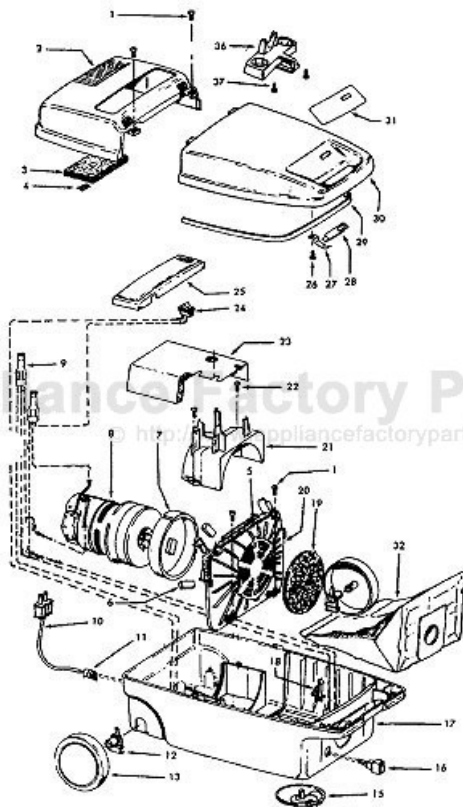

[Find Your HOOVER Vacuum Cleaner Parts - Select From 1456 Models](#)

----- Manual continues below part list -----