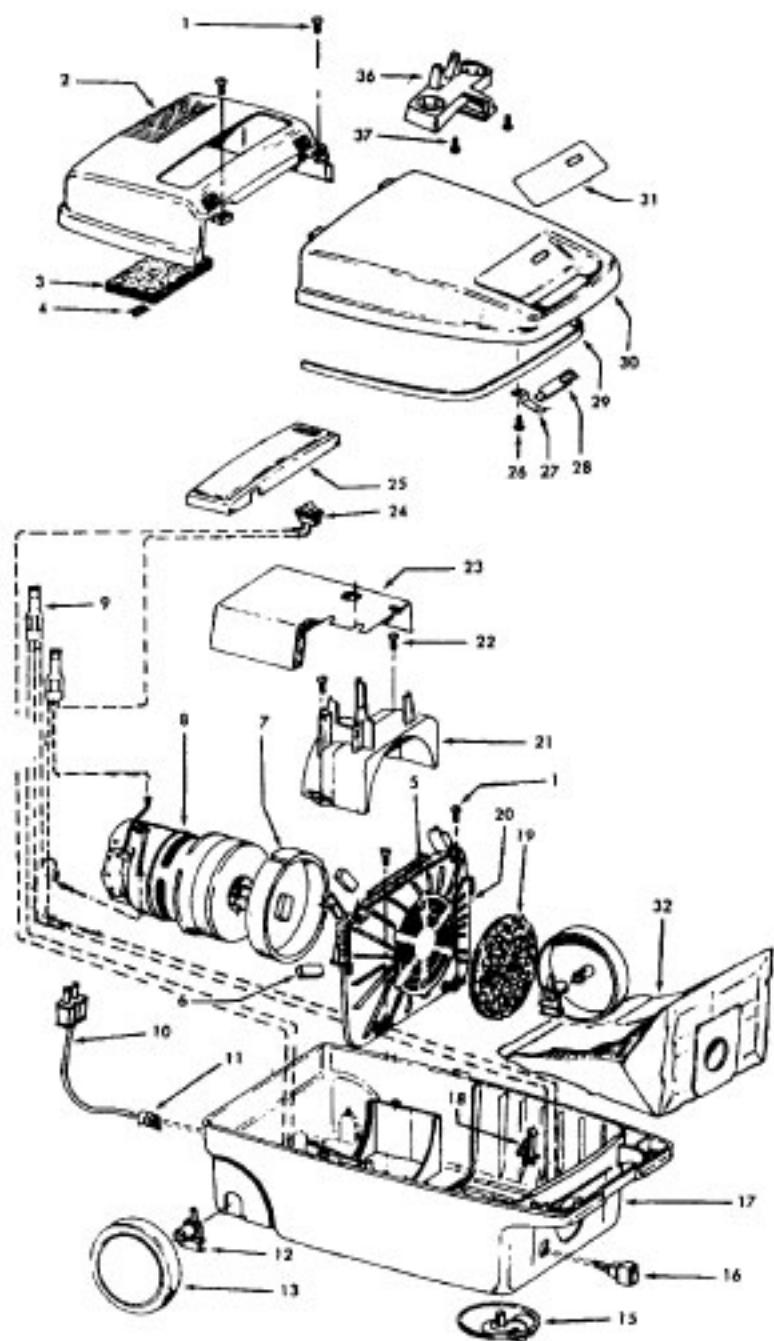

----- Manual continues below part list -----

Available Replacement Parts for HOOVER S3261

H-4010028K	BAG OEM HOOVER (3 PACK) K
HR-1810	FILTER HOOVER MESH FILTER
H-43267002	AGITATOR BEARING ASM
H-43414073	Floor brush.
H-43414064	DUSTING BRUSH (ONE PEICE)
HR-5000	EXTENSION TUBE
HR-1050	BELT FOR HOOVER

Spirit

Model S3261, S3261-022, S3427

S3261 - 1.7 Motor
 S3261-020 - 2.2 Motor

S3427 - 2.2 Motor

Ref. No.	Part No.	Description
1	21447041	Screw
2	37195047	Motor Cover
3	34163003	Diffuser
4	21366004	Speed Nut
5	34133007	Seal
6	34132006	Pad
7	34143002	Seal
8	43577109	Motor - 1.7 - (P-111)
	43577013	Motor - 2.2 - (P-163)
9	48969	Wire Nut
10	46363039	Attach. Cord - AAP - 16
11	27482301	Strain Relief
12	38511015	Wheel Bearing - AG
13	38522081	Wheel - AG
15	41432040	Wheel Carrier - AG
16	46326079	Receptacle Assem. - AG
17	37231016	Main Body - M
18	36151015	Latch
19	31114009	Filter
20	36426012	Filter Support
21	36321011	Motor Retainer - JM
22	21447072	Screw
23	34287021	Muffler
24	28164276	Switch
25	37214052	Control Panel - M
26	21447027	Screw
27	36172046	Spring Clip
28	51151010	Bag Indicator
29	38781010	Seal
30	42212034	Bag Housing Lid - LZ
31	51375064	Nameplate - S3261
	51375091	Nameplate - S3261-022
	51375105	Nameplate - S3427
32	4010028K	Paper Bag - (3-Pk.)
36	36433015	Tool Rack
37	21447003	Screw
	56513242	Owner Manual
	58173309	Carton - S3261-022
	58366061	Mid Pad
	58461023	Top Support
	58184017	Carton - S3427
	58366069	Bottom Support

Ref. No.	Part No.	Description
	48416009	Agitator
1	41435018	Thread Guard
2	43267002	Bearing
3	21347003	Spring Washer
4	36422001	End
5	48445017	Agitator Brush
6	160070	Shaft
8	38537002	End Pulley
9	41435021	Thread Guard