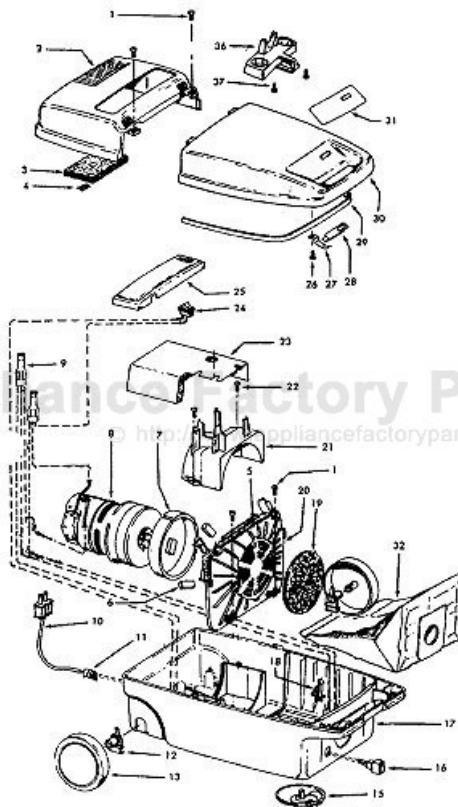

[Find Your HOOVER Vacuum Cleaner Parts - Select From 1456 Models](#)

----- Manual continues below part list -----