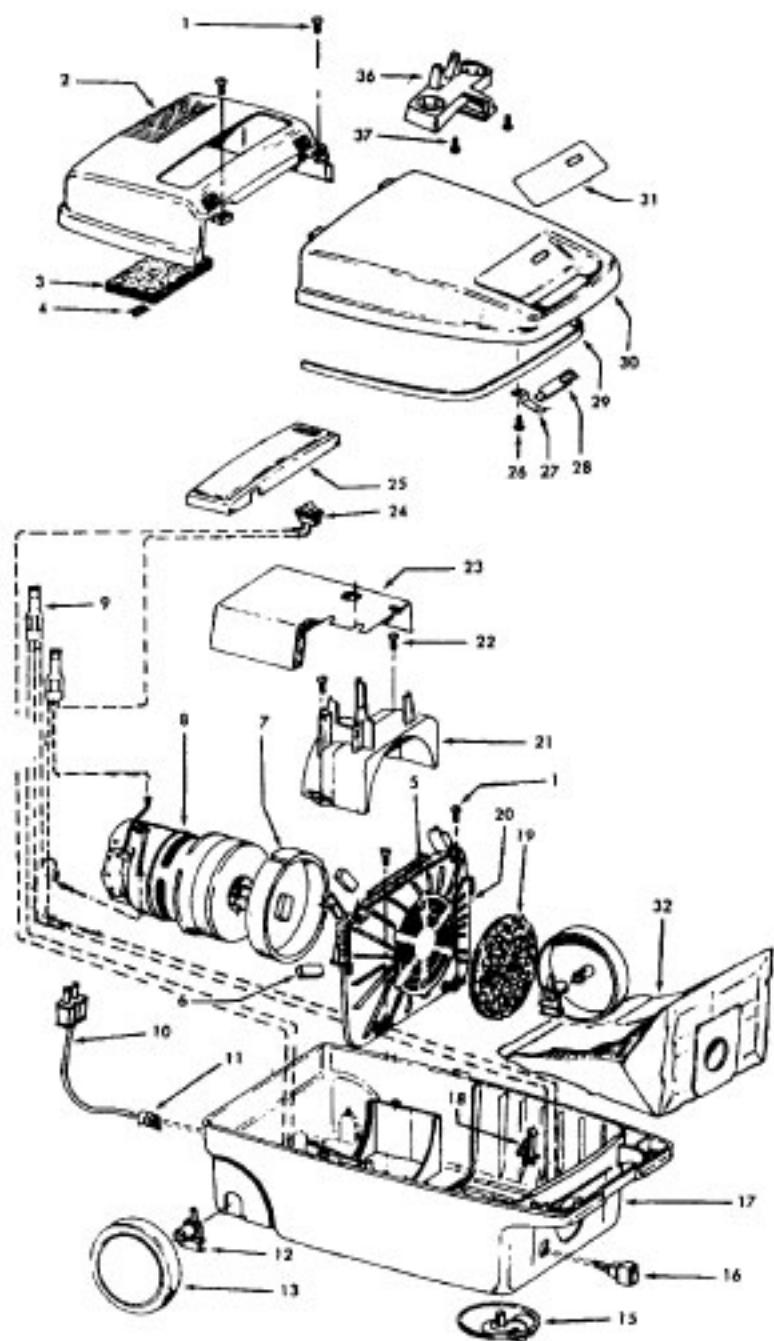

----- Manual continues below part list -----

Available Replacement Parts for HOOVER S3427

H-4010028K	BAG OEM HOOVER (3 PACK) K
HR-1810	FILTER HOOVER MESH FILTER
H-43267002	AGITATOR BEARING ASM
H-43414073	Floor brush.
H-43414064	DUSTING BRUSH (ONE PEICE)
HR-5000	EXTENSION TUBE
HR-1050	BELT FOR HOOVER

Spirit

Model S3261, S3261-022, S3427

S3261 - 1.7 Motor
 S3261-020 - 2.2 Motor

S3427 - 2.2 Motor

Ref. No.	Part No.	Description
1	21447041	Screw
2	37195047	Motor Cover
3	34163003	Diffuser
4	21366004	Speed Nut
5	34133007	Seal
6	34132006	Pad
7	34143002	Seal
8	43577109	Motor - 1.7 - (P-111)
	43577013	Motor - 2.2 - (P-163)
9	48969	Wire Nut
10	46363039	Attach. Cord - AAP - 16
11	27482301	Strain Relief
12	38511015	Wheel Bearing - AG
13	38522081	Wheel - AG
15	41432040	Wheel Carrier - AG
16	46326079	Receptacle Assem. - AG
17	37231016	Main Body - M
18	36151015	Latch
19	31114009	Filter
20	36426012	Filter Support
21	36321011	Motor Retainer - JM
22	21447072	Screw
23	34287021	Muffler
24	28164276	Switch
25	37214052	Control Panel - M
26	21447027	Screw
27	36172046	Spring Clip
28	51151010	Bag Indicator
29	38781010	Seal
30	42212034	Bag Housing Lid - LZ
31	51375064	Nameplate - S3261
	51375091	Nameplate - S3261-022
	51375105	Nameplate - S3427
32	4010028K	Paper Bag - (3-Pk.)
36	36433015	Tool Rack
37	21447003	Screw
	56513242	Owner Manual
	58173309	Carton - S3261-022
	58366061	Mid Pad
	58461023	Top Support
	58184017	Carton - S3427
	58366069	Bottom Support

Agitator

Ref. No.	Part No.	Description
	48416009	Agitator
1	41435018	Thread Guard
2	43267002	Bearing
3	21347003	Spring Washer
4	36422001	End
5	48445017	Agitator Brush
6	160070	Shaft
8	38537002	End Pulley
9	41435021	Thread Guard