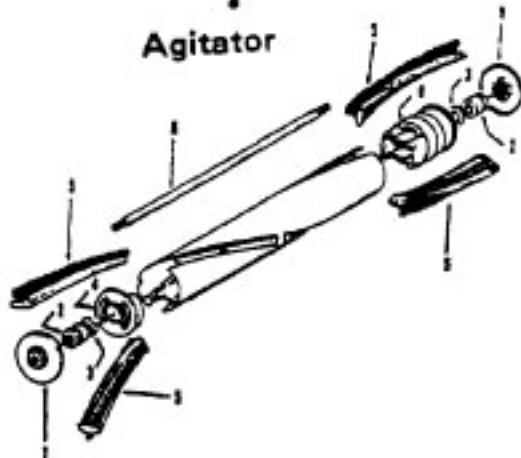

Motor

Model S3203, S3205, S3207, S3209, S3211, S3213, S3241, S3243, S3245, S3247, S3257, S3261, S3263, S3265, S3267 S3291, S3293, S3295, S3401, S3403, S3433

MOTOR 43577109 - (1.7)

Ref. No.	Part No.	Description
1	33426001	Nut
2	21312701	Washer
3	21434224	Screw
4	37191016	Outerstage Housing
5	43566017	Fan
6	43551005	Interstage
7	31742010	Spacer
8	21429406	Screw
9	167696AG	Brush Carrier
10	N/A	Brush Holder - Use Brush Carrier Assem. - 47318008 (Inlc. It. 9 - 12)
11	38353004	Spring
12	167681	Carbon Brush
13	42937003	Motor Housing - Upper
14	169702BZ	Bushing
15	33421004	Bolt
16	31195002	Insulator
17	45311035	Field Coil
18	167721FW	Spring
19	44765171	Armature
20	37191085	Motor Housing - Lower
21	31148002	Spacer
22	36322002	Mounting Plate
23	167695EF	Nut

Agitator

Ref. No.	Part No.	Description
	48416009	Agitator
1	41435018	Thread Guard
2	43267002	Bearing
3	21347003	Spring Washer
4	36422001	End
5	48445017	Agitator Brush
6	160070	Shaft
8	38537002	End Pulley
9	41435021	Thread Guard