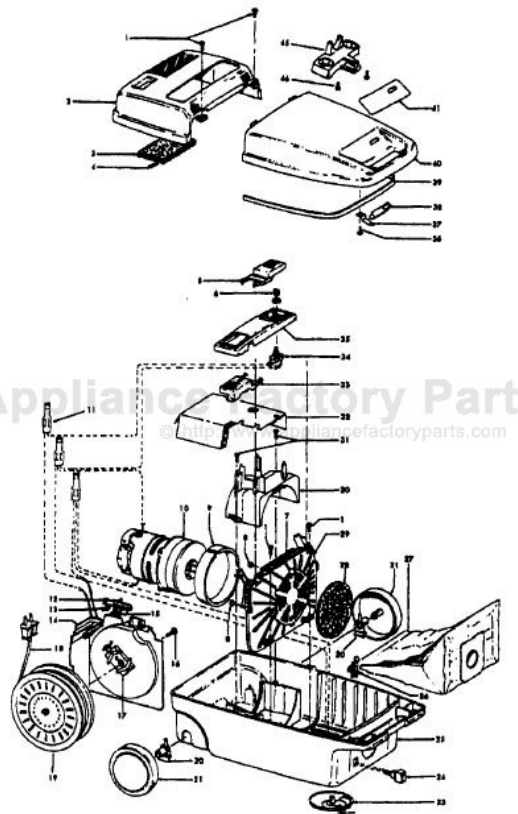

[Find Your HOOVER Vacuum Cleaner Parts - Select From 1456 Models](#)

----- Manual continues below part list -----