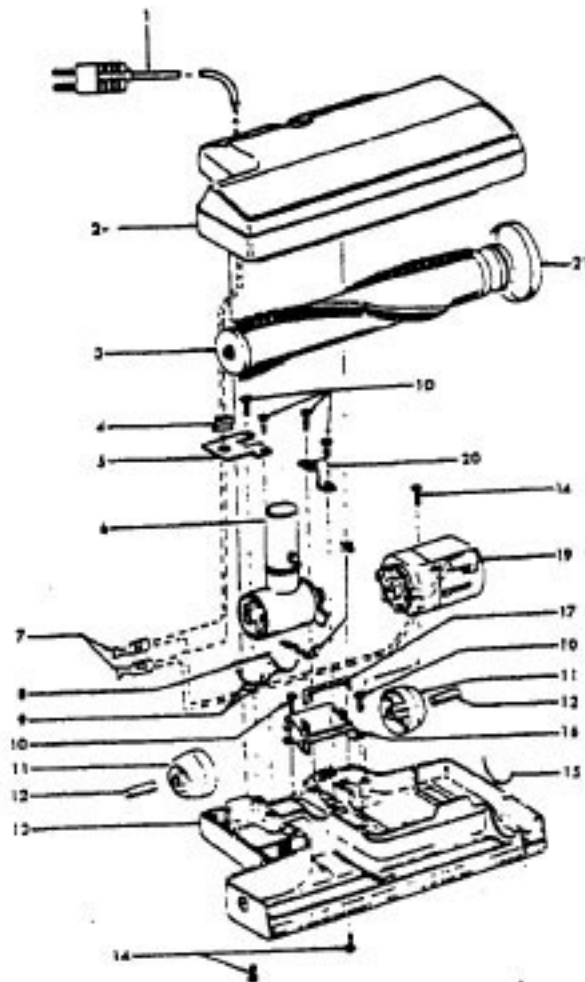

Agitator

Ref. No.	Part No.	Description
	48438189 A, C	Power Nozzle - LS - S3189, S3193, S3213
	48438057 D	Power Nozzle - MX - 4.5' Cord - S3245
	48438189 F	Power Nozzle - LZ - S3211, S3261, S3263, S3263-036, S3263-060, S3403, S3403-022
	48438190 G, J	Power Nozzle - LZ - S3209, S3419, S3425, S3425-022, S3425-032, S3425-060, S3403-022
	48438058 H	Power Nozzle - LZ - 4.5' Cord
1	46321005 46321088	Attachment Cord 4.5'- AG Cord - AG - 3.5
2	42252059 A, C,D, E, F, G,H 42252174 I, J	Body - LS Body - AAP
	51375042 A,B,C	Nameplate
	52125095 F	Nameplate
	52125088 G	Nameplate
	52125107 H	Nameplate
	52125113 I	Nameplate
	52125096 J	Nameplate
3	48416009	Agitator
2	163768	Strain Relief
5	34663003	Bracket
6	43482024	Nozzle Connector - LZ
7	12227	Insulated Terminal (2 Wire)
8	34112005	Seal
9	34337003	Seal
10	21447041	Screw
11	32175025	Wheel - AG
12	31523005	Wheel Shaft
13	42246120	Base Plate
14	21447007	Screw
15	34337004	Seal
16	42256090	Duct Cover
17	34123015	Duct Cover Seal
18	35276001	Detent Spring
19	43177073	Motor
20	35271001	Bracket - LH
21	38528011	Belt

Ref. No.	Part No.	Description
	48416009	Agitator
1	41435018	Thread Guard
2	43267002	Bearing
3	21347003	Spring Washer
4	36422001	End
5	48445017	Agitator Brush
6	160070	Shaft
8	38537002	End Pulley
9	41435021	Thread Guard