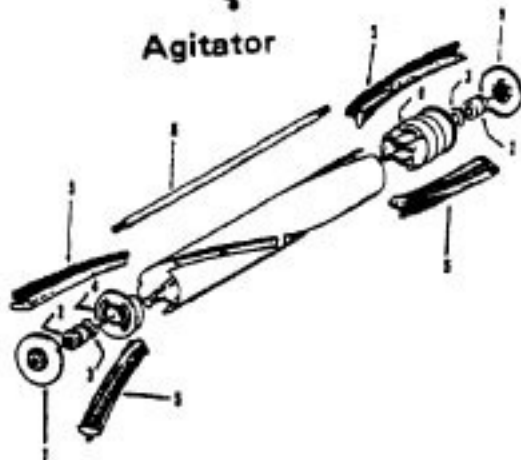

Motor

Model S3203, S3205, S3207, S3209, S3211, S3213, S3241, S3243, S3245, S3247, S3257, S3261, S3263, S3265, S3267 S3291, S3293, S3295, S3401, S3403, S3433

MOTOR 43577109 - (1.7)

Ref. No.	Part No.	Description
1	33426001	Nut
2	21312701	Washer
3	21434224	Screw
4	37191016	Outerstage Housing
5	43566017	Fan
6	43551005	Interstage
7	31742010	Spacer
8	21429406	Screw
9	167696AG	Brush Carrier
10	N/A	Brush Holder - Use Brush Carrier Assem. - 47318008 (Inlc. It. 9 - 12)
11	38353004	Spring
12	167681	Carbon Brush
13	42937003	Motor Housing - Upper
14	169702BZ	Bushing
15	33421004	Bolt
16	31195002	Insulator
17	45311035	Field Coil
18	167721FW	Spring
19	44765171	Armature
20	37191085	Motor Housing - Lower
21	31148002	Spacer
22	36322002	Mounting Plate
23	167695EF	Nut

Agitator

Ref. No.	Part No.	Description
	48438189 A, C	Power Nozzle - LS - S3189, S3193, S3213
	48438057 D	Power Nozzle - MX - 4.5' Cord - S3245
	48438189 F	Power Nozzle - LZ - S3211, S3261, S3263, S3263-036, S3263-060, S3403, S3403-022
	48438190 G, J	Power Nozzle - LZ - S3209, S3419, S3425, S3425-022, S3425-032, S3425-060, S3403-022
	48438058 H	Power Nozzle - LZ - 4.5' Cord
1	46321005 46321088	Attachment Cord 4.5'- AG Cord - AG - 3.5
2	42252059 A, C,D, E, F, G,H 42252174 I, J	Body - LS Body - AAP
	51375042 A,B,C	Nameplate
	52125095 F	Nameplate
	52125088 G	Nameplate
	52125107 H	Nameplate
	52125113 I	Nameplate
	52125096 J	Nameplate
3	48416009	Agitator
2	163768	Strain Relief
5	34663003	Bracket
6	43482024	Nozzle Connector - LZ
7	12227	Insulated Terminal (2 Wire)
8	34112005	Seal
9	34337003	Seal
10	21447041	Screw
11	32175025	Wheel - AG
12	31523005	Wheel Shaft
13	42246120	Base Plate
14	21447007	Screw
15	34337004	Seal
16	42256090	Duct Cover
17	34123015	Duct Cover Seal
18	35276001	Detent Spring
19	43177073	Motor
20	35271001	Bracket - LH
21	38528011	Belt