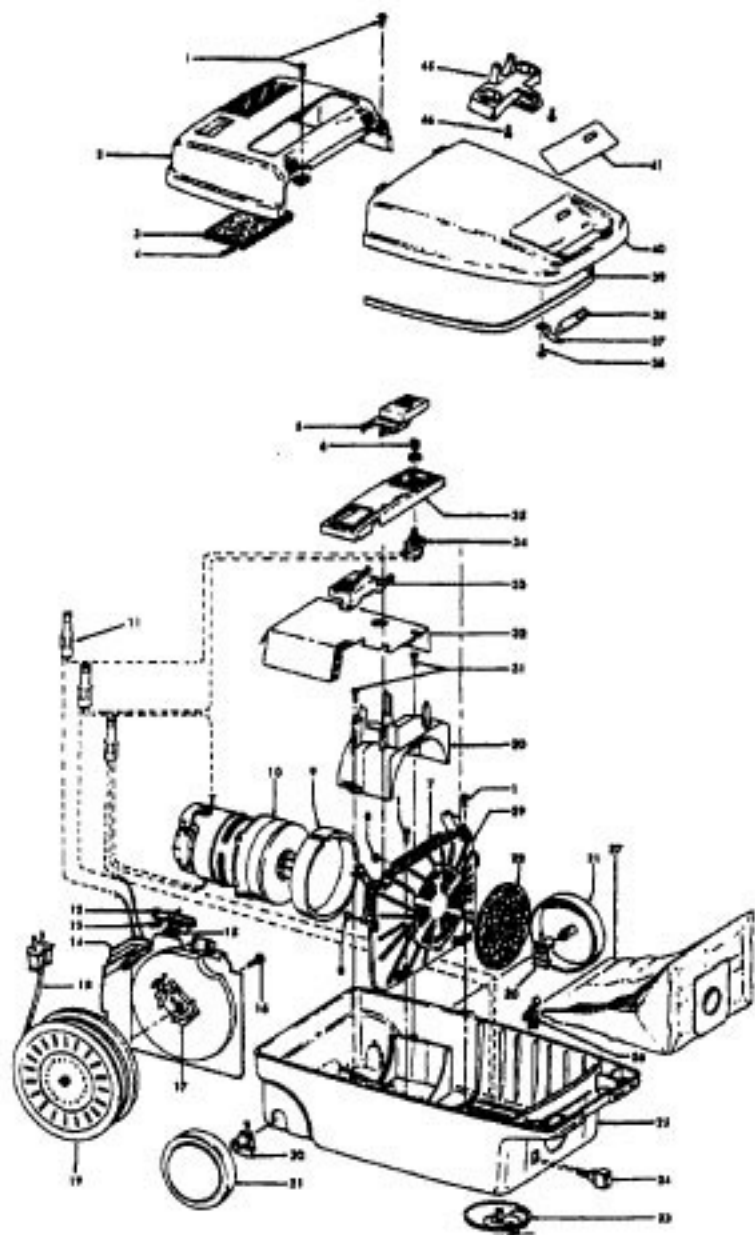

Spirit

S3263 - 1.7 PHP Motor - 750W
S3263-022, S3263-032 - 2.2 PHP Motor- 900W
S3263-032 - Add Tool Rack

Model S3263, S3263-022, S3263-032

Ref. No.	Part No.	Description
1	21447041	Screw
2	42219044	Motor Cover / Control Panel - JM
3	34163003	Diffuser
4	21388004	Speed Nut
5	38422073	Switch Pedal - AG
6	38314002	Spring
7	34133007	Seal
8	34132006	Pad
9	34143002	Seal
10	43577109	Motor - 1.7 - (P-1 1 1)
	43577013	Motor - 2.2 - (P- 1 63)
11	48969	Wire Nut
12	38458008	Brake Arm
13	38353009	Spring
14	37215164	Cord Reel Support - MD
15	36222008	Brake Pad
16	21447003	Screw - 5/8
	21447072	Screw - 7/8
17	47348076	Brush Block
18	46383311	Attach. Cord - AG - 20
19	46831106	Cord Reel - AAP
20	38511015	Wheel Bearing - AG
21	38522061	Wheel - AG
23	41432040	Wheel Carrier
24	46326079	Receptacle Assem. - AG
25	37231047	Main Body - KS
26	36151015	Latch
27	4010028K	Paper Bag - (3-Pk.)
28	31114009	Filter
29	36426012	Support
30	36321011	Motor Retainer
31	21447072	Screw
32	34287021	Muffler
33	38422124	Cord Reel Pedal - AG
34	28212026	Switch
35	42219044	Motor Cover / Control Panel - JM
	51661013	Nameplate
36	21447027	Screw
37	36172046	Spring Clip
38	51151010	Bag Indicator
39	38781010	Lid Seal
40	42212036	Bag Housing Lid - MD
	42212063	Bag Housing Lid & Rack - MD
41	51375092	Nameplate
45	36433052	Tool Rack - MD
46	21447003	Screw
	56513210	Owner Manual
	58173286	Carton
	58366069	Mid Pad
	58461023	Top Support
CLEANING TOOLS - (P-92)		
	43414073	Floor Brush - AG
	38614024	Furniture Nozzle - AG
	43414064	Dusting Brush - AG
	38617017	Crevice Tool - AG
	43433111	Hose - AG - 2W
	43453052	Extension Tube - 20 - AX
	48438189	Power Nozzle - LZ - (P-83)