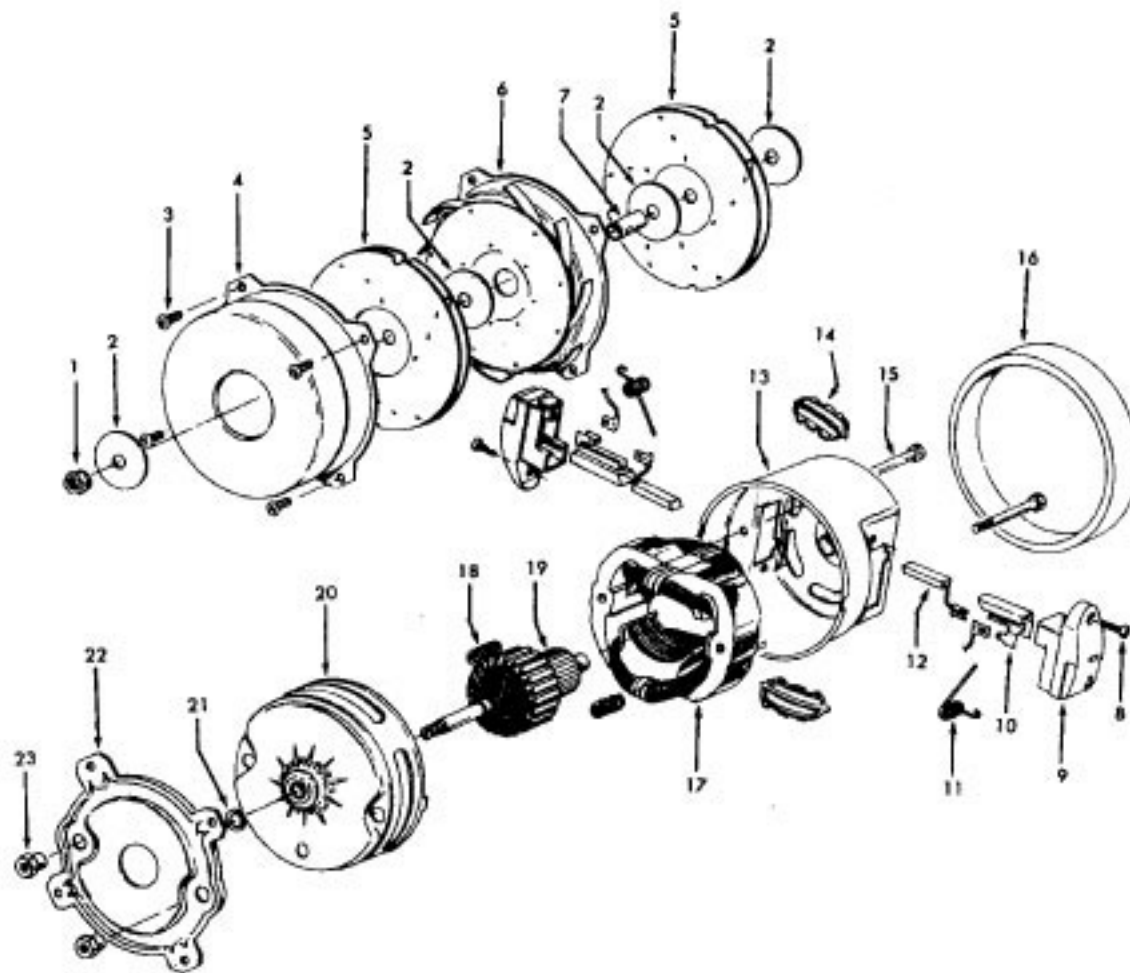

Motor

Model S3203, S3205, S3207, S3209, S3211, S3213, S3241, S3243, S3245, S3247, S3257, S3261, S3263, S3265, S3267 S3291, S3293, S3295, S3401, S3403, S3433

MOTOR 43577109 - (1.7)

Ref. No.	Part No.	Description
1	33426001	Nut
2	21312701	Washer
3	21434224	Screw
4	37191016	Outerstage Housing
5	43566017	Fan
6	43551005	Interstage
7	31742010	Spacer
8	21429406	Screw
9	167696AG	Brush Carrier
10	N/A	Brush Holder - Use Brush Carrier Assem. - 47318008 (Inlc. It. 9 - 12)
11	38353004	Spring
12	167681	Carbon Brush
13	42937003	Motor Housing - Upper
14	169702BZ	Bushing
15	33421004	Bolt
16	31195002	Insulator
17	45311035	Field Coil
18	167721FW	Spring
19	44765171	Armature
20	37191085	Motor Housing - Lower
21	31148002	Spacer
22	36322002	Mounting Plate
23	167695EF	Nut