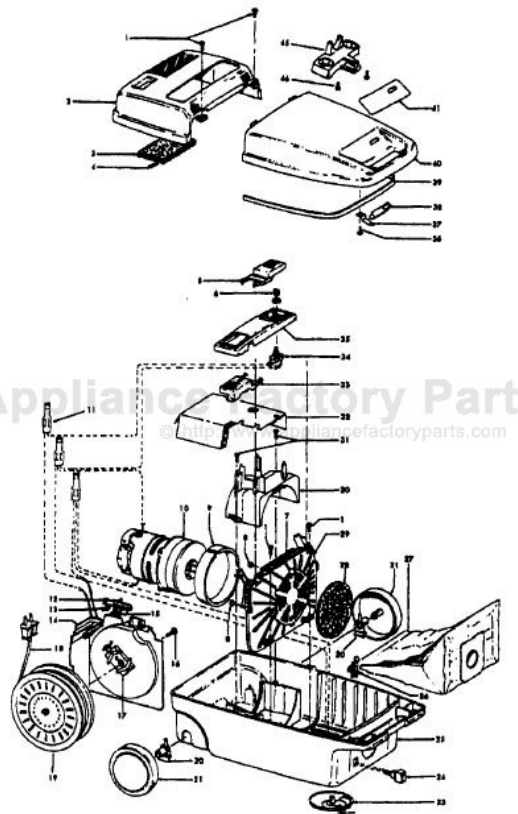

# HOOVER S3263-022 Owner's Manual

[Shop genuine replacement parts for HOOVER  
S3263-022](#)

[Find Your HOOVER Vacuum Cleaner Parts - Select From 1456 Models](#)

----- Manual continues below part list -----

# Model S3263, S3263-022, S3263-032

Ref. No.	Part No.	Description
1	21447041	Screw
2	42219044	Motor Cover / Control Panel - JM
3	34163003	Diffuser
4	21388004	Speed Nut
5	38422073	Switch Pedal - AG
6	38314002	Spring
7	34133007	Seal
8	34132006	Pad
9	34143002	Seal
10	43577109	Motor - 1.7 - (P-1 1 1)
	43577013	Motor - 2.2 - (P- 1 63)
11	48969	Wire Nut
12	38458008	Brake Arm
13	38353009	Spring
14	37215164	Cord Reel Support - MD
15	36222008	Brake Pad
16	21447003	Screw - 5/8
	21447072	Screw - 7/8
17	47348076	Brush Block
18	46383311	Attach. Cord - AG - 20
19	46831106	Cord Reel - AAP
20	38511015	Wheel Bearing - AG
21	38522061	Wheel - AG
23	41432040	Wheel Carrier
24	46326079	Receptacle Assem. - AG
25	37231047	Main Body - KS
26	36151015	Latch
27	4010028K	Paper Bag - (3-Pk.)
28	31114009	Filter
29	36426012	Support
30	36321011	Motor Retainer
31	21447072	Screw
32	34287021	Muffler
33	38422124	Cord Reel Pedal - AG
34	28212026	Switch
35	42219044	Motor Cover / Control Panel - JM
	51661013	Nameplate
36	21447027	Screw
37	36172046	Spring Clip
38	51151010	Bag Indicator
39	38781010	Lid Seal
40	42212036	Bag Housing Lid - MD
	42212063	Bag Housing Lid & Rack - MD
41	51375092	Nameplate
45	36433052	Tool Rack - MD
46	21447003	Screw
	56513210	Owner Manual
	58173286	Carton
	58366069	Mid Pad
	58461023	Top Support
CLEANING TOOLS - (P-92)		
	43414073	Floor Brush - AG
	38614024	Furniture Nozzle - AG
	43414064	Dusting Brush - AG
	38617017	Crevice Tool - AG
	43433111	Hose - AG - 2W
	43453052	Extension Tube - 20 - AX
	48438189	Power Nozzle - LZ - (P-83)