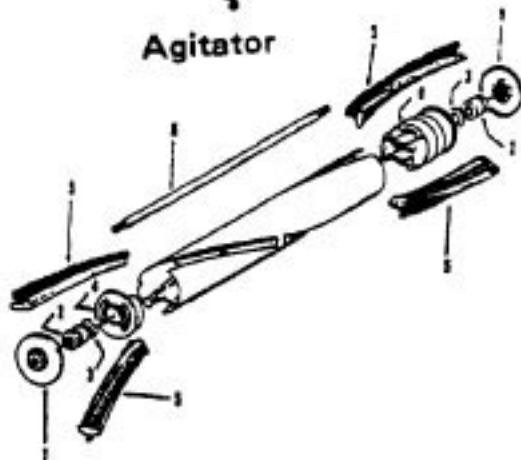

Agitator

Ref. No.	Part No.	Description
	48438189 A, C	Power Nozzle - LS - S3189, S3193, S3213
	48438057 D	Power Nozzle - MX - 4.5' Cord - S3245
	48438189 F	Power Nozzle - LZ - S3211, S3261, S3263, S3263-036, S3263-060, S3403, S3403-022
	48438190 G, J	Power Nozzle - LZ - S3209, S3419, S3425, S3425-022, S3425-032, S3425-060, S3403-022
	48438058 H	Power Nozzle - LZ - 4.5' Cord
1	46321005	Attachment Cord 4.5'- AG
	46321088	Cord - AG - 3.5
2	42252059 A, C,D, E, F, G,H	Body - LS
	42252174 I, J	Body - AAP
	51375042 A,B,C	Nameplate
	52125095 F	Nameplate
	52125088 G	Nameplate
	52125107 H	Nameplate
	52125113 I	Nameplate
	52125096 J	Nameplate
3	48416009	Agitator
2	163768	Strain Relief
5	34663003	Bracket
6	43482024	Nozzle Connector - LZ
7	12227	Insulated Terminal (2 Wire)
8	34112005	Seal
9	34337003	Seal
10	21447041	Screw
11	32175025	Wheel - AG
12	31523005	Wheel Shaft
13	42246120	Base Plate
14	21447007	Screw
15	34337004	Seal
16	42256090	Duct Cover
17	34123015	Duct Cover Seal
18	35276001	Detent Spring
19	43177073	Motor
20	35271001	Bracket - LH
21	38528011	Belt

Ref. No.	Part No.	Description
	48416009	Agitator
1	41435018	Thread Guard
2	43267002	Bearing
3	21347003	Spring Washer
4	36422001	End
5	48445017	Agitator Brush
6	160070	Shaft
8	38537002	End Pulley
9	41435021	Thread Guard