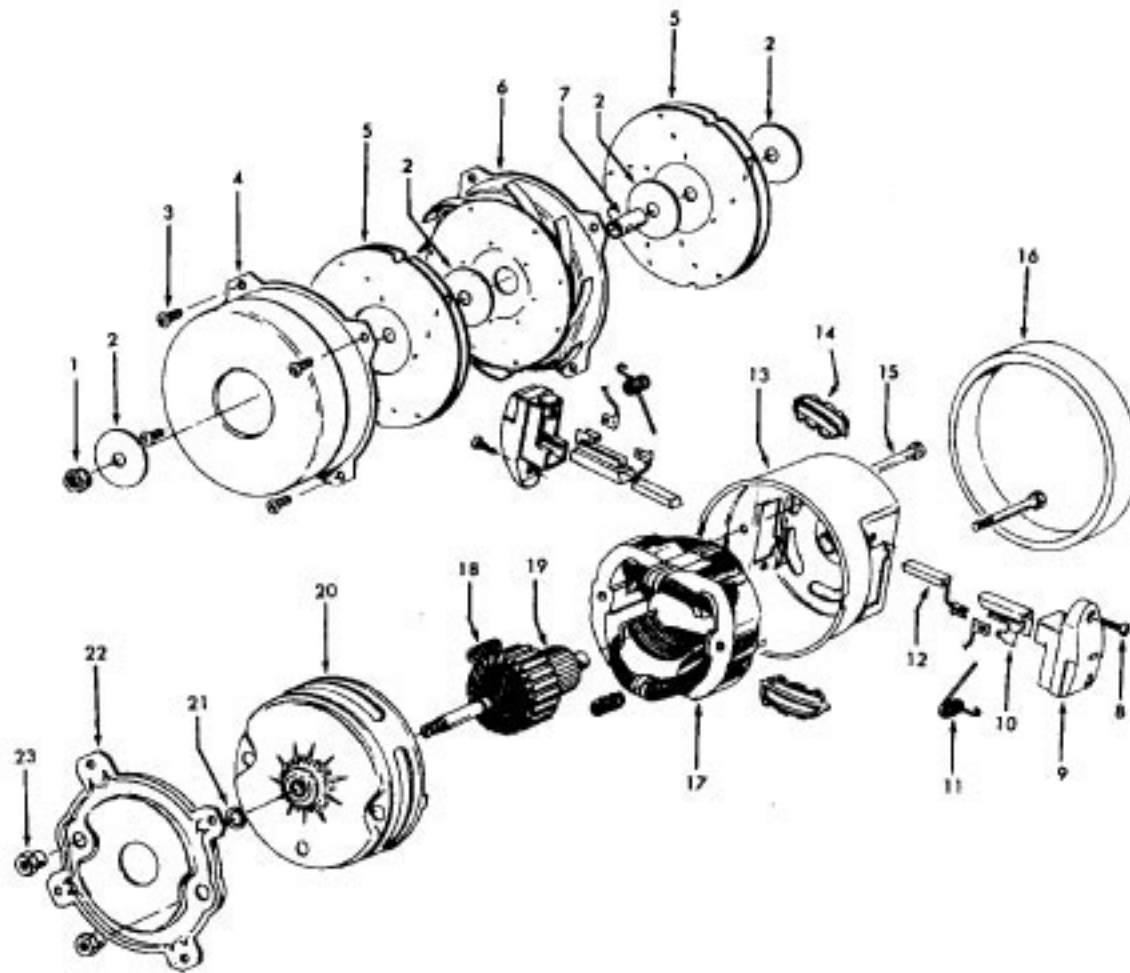

Motor

Model S3203, S3205, S3207, S3209, S3211, S3213, S3241, S3243, S3245, S3247, S3257, S3261, S3263, S3265, S3267 S3291, S3293, S3295, S3401, S3403, S3433

MOTOR 43577109 - (1.7)

Ref. No.	Part No.	Description
1	33426001	Nut
2	21312701	Washer
3	21434224	Screw
4	37191016	Outerstage Housing
5	43566017	Fan
6	43551005	Interstage
7	31742010	Spacer
8	21429406	Screw
9	167696AG	Brush Carrier
10	N/A	Brush Holder - Use Brush Carrier Assem. - 47318008 (Inlc. It. 9 - 12)
11	38353004	Spring
12	167681	Carbon Brush
13	42937003	Motor Housing - Upper
14	169702BZ	Bushing
15	33421004	Bolt
16	31195002	Insulator
17	45311035	Field Coil
18	167721FW	Spring
19	44765171	Armature
20	37191085	Motor Housing - Lower
21	31148002	Spacer
22	36322002	Mounting Plate
23	167695EF	Nut