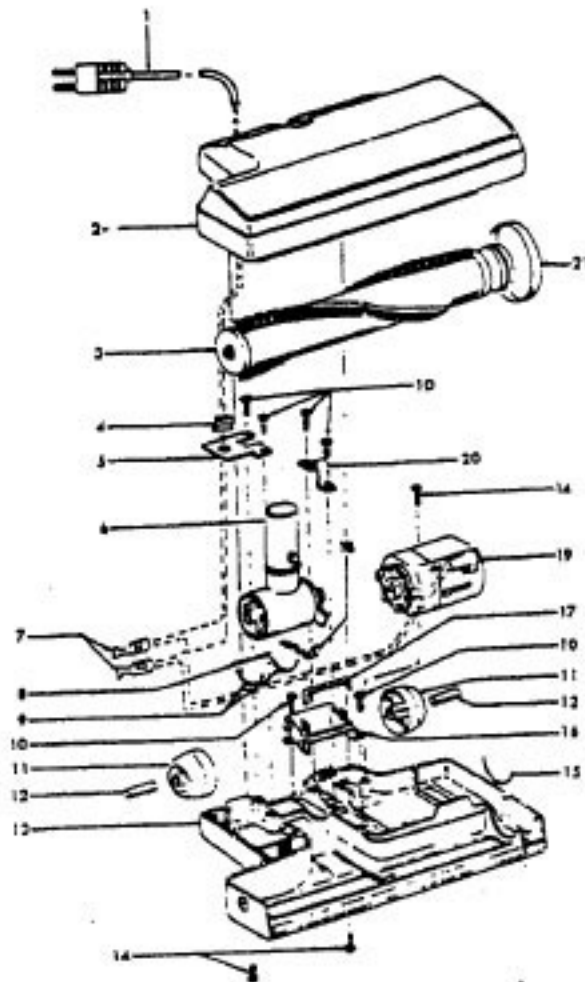

Agitator

Ref. No.	Part No.	Description
	48438189 A, C	Power Nozzle - LS - S3189, S3193, S3213
	48438057 D	Power Nozzle - MX - 4.5' Cord - S3245
	48438189 F	Power Nozzle - LZ - S3211, S3261, S3263, S3263-036, S3263-060, S3403, S3403-022
	48438190 G, J	Power Nozzle - LZ - S3209, S3419, S3425, S3425-022, S3425-032, S3425-060, S3403-022
	48438058 H	Power Nozzle - LZ - 4.5' Cord
1	46321005	Attachment Cord 4.5'- AG
	46321088	Cord - AG - 3.5
2	42252059 A, C,D, E, F, G,H	Body - LS
	42252174 I, J	Body - AAP
	51375042 A,B,C	Nameplate
	52125095 F	Nameplate
	52125088 G	Nameplate
	52125107 H	Nameplate
	52125113 I	Nameplate
	52125096 J	Nameplate
3	48416009	Agitator
2	163768	Strain Relief
5	34663003	Bracket
6	43482024	Nozzle Connector - LZ
7	12227	Insulated Terminal (2 Wire)
8	34112005	Seal
9	34337003	Seal
10	21447041	Screw
11	32175025	Wheel - AG
12	31523005	Wheel Shaft
13	42246120	Base Plate
14	21447007	Screw
15	34337004	Seal
16	42256090	Duct Cover
17	34123015	Duct Cover Seal
18	35276001	Detent Spring
19	43177073	Motor
20	35271001	Bracket - LH
21	38528011	Belt

Ref. No.	Part No.	Description
	48416009	Agitator
1	41435018	Thread Guard
2	43267002	Bearing
3	21347003	Spring Washer
4	36422001	End
5	48445017	Agitator Brush
6	160070	Shaft
8	38537002	End Pulley
9	41435021	Thread Guard