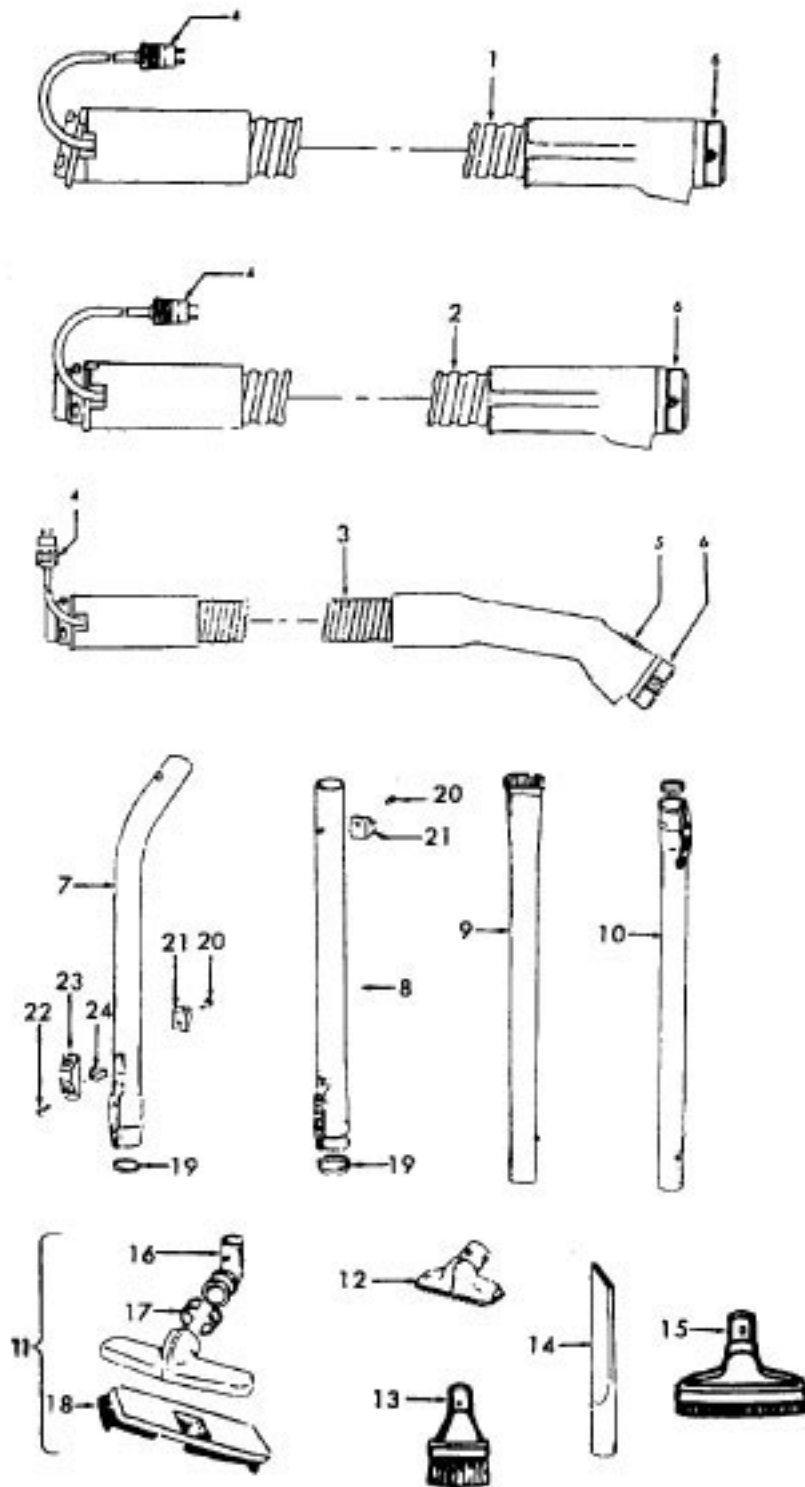

Cleaning Tools

Spirit & Celebrity

Ref. No.	Part No.	Description
1	43433085	Hose - AAP - Celebrity
2	43433032	Hose - JM - Spirit - 5-1/2'
3	43433067	Hose - AAP - Spirit - 5-1/2'
	43433081	Hose - MV -S/C- Spirit - 5-1/2'
	43433084	Hose - AAP - S/C - Spirit - 7'
	43433111	Hose - 2W - AG -S/C - Spirit
4	46321076	Cord Repair Kit
5	34777005	Suction Reg. Control - AG
	34777007	Suction Reg. Control - MV
6	36153009	Latch Ring - AG
7	43468055	Hose Tube - BL - 14
8	43453086	Extension Tube - BL - 22
	43453035	Extension Tube - AX - 22
	43453052	Extension Tube - 20 - AX (Gray Clip)
	43453058	Extension Tube - BL - 20 (Gray Clip)
9	3863801P	Extension Tube -Poly - AG
10	43453027	Extension Tube
11	43414073	Floor Brush - AG
12	38614023	Furniture Nozzle - 1 Pc. - 17
	43414057	Furniture Nozzle - AG
	38614024	Furniture Nozzle - AG
13	43414064	Dusting Brush - AG
14	38617017	Crevice Tool - AG
15	43414015	Furniture Brush - JM
	43414016	Furniture Brush - AG
16	38644040	Swivel Connector - JM
	38644020	Swivel Connector - AG
17	33712007	Split Ring
18	48447001	Brush Back
19	12845JM	Gasket
20	12783	Rivet
21	36171008	Cord Clip - MV
	36171005	Cord Clip - AG
22	13275	Screw
23	13142AG	Suction Control
24	13257BZ	Support