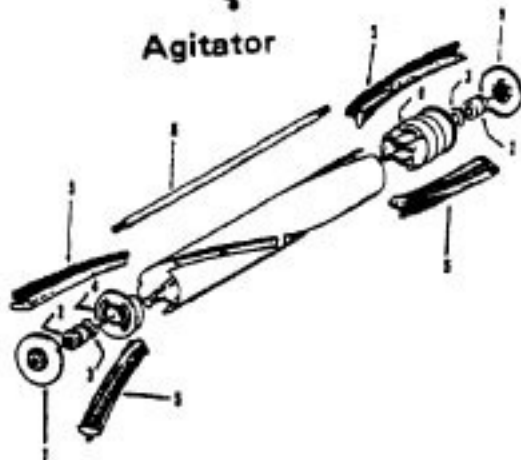

Motor

Model S3203, S3205, S3207, S3209, S3211, S3213, S3241, S3243, S3245, S3247, S3257, S3261, S3263, S3265, S3267 S3291, S3293, S3295, S3401, S3403, S3433

MOTOR 43577109 - (1.7)

Ref. No.	Part No.	Description
1	33426001	Nut
2	21312701	Washer
3	21434224	Screw
4	37191016	Outerstage Housing
5	43566017	Fan
6	43551005	Interstage
7	31742010	Spacer
8	21429406	Screw
9	167696AG	Brush Carrier
10	N/A	Brush Holder - Use Brush Carrier Assem. - 47318008 (Inlc. It. 9 - 12)
11	38353004	Spring
12	167681	Carbon Brush
13	42937003	Motor Housing - Upper
14	169702BZ	Bushing
15	33421004	Bolt
16	31195002	Insulator
17	45311035	Field Coil
18	167721FW	Spring
19	44765171	Armature
20	37191085	Motor Housing - Lower
21	31148002	Spacer
22	36322002	Mounting Plate
23	167695EF	Nut

Agitator

Ref. No.	Part No.	Description
	48438189 A, C	Power Nozzle - LS - S3189, S3193, S3213
	48438057 D	Power Nozzle - MX - 4.5' Cord - S3245
	48438189 F	Power Nozzle - LZ - S3211, S3261, S3263, S3263-036, S3263-060, S3403, S3403-022
	48438190 G, J	Power Nozzle - LZ - S3209, S3419, S3425, S3425-022, S3425-032, S3425-060, S3403-022
	48438058 H	Power Nozzle - LZ - 4.5' Cord
1	46321005	Attachment Cord 4.5'- AG
	46321088	Cord - AG - 3.5
2	42252059 A, C,D, E, F, G,H	Body - LS
	42252174 I, J	Body - AAP
	51375042 A,B,C	Nameplate
	52125095 F	Nameplate
	52125088 G	Nameplate
	52125107 H	Nameplate
	52125113 I	Nameplate
	52125096 J	Nameplate
3	48416009	Agitator
2	163768	Strain Relief
5	34663003	Bracket
6	43482024	Nozzle Connector - LZ
7	12227	Insulated Terminal (2 Wire)
8	34112005	Seal
9	34337003	Seal
10	21447041	Screw
11	32175025	Wheel - AG
12	31523005	Wheel Shaft
13	42246120	Base Plate
14	21447007	Screw
15	34337004	Seal
16	42256090	Duct Cover
17	34123015	Duct Cover Seal
18	35276001	Detent Spring
19	43177073	Motor
20	35271001	Bracket - LH
21	38528011	Belt