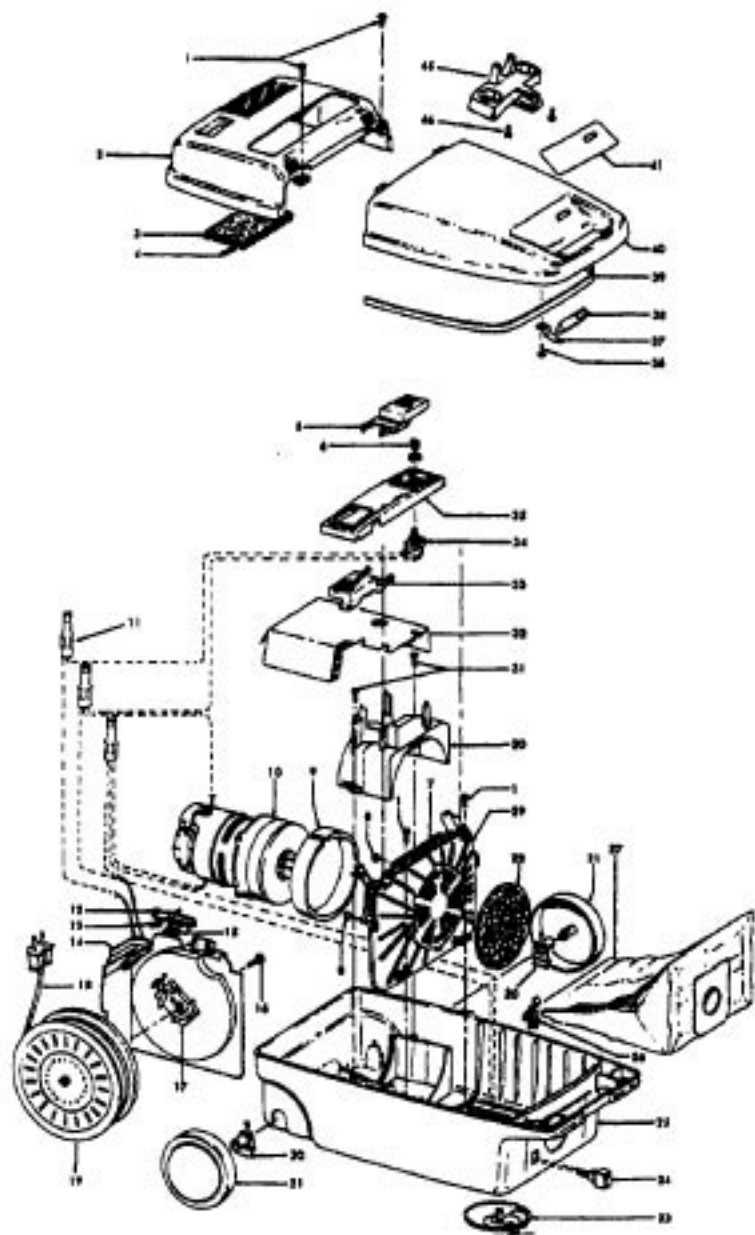

Spirit

S3263 - 1.7 PHP Motor - 750W
 S3263-022, S3263-032 - 2.2 PHP Motor- 900W
 S3263-032 - Add Tool Rack

Model S3263, S3263-022, S3263-032

Ref. No.	Part No.	Description
1	21447041	Screw
2	42219044	Motor Cover / Control Panel - JM
3	34163003	Diffuser
4	21388004	Speed Nut
5	38422073	Switch Pedal - AG
6	38314002	Spring
7	34133007	Seal
8	34132006	Pad
9	34143002	Seal
10	43577109	Motor - 1.7 - (P-1 1 1)
	43577013	Motor - 2.2 - (P- 1 63)
11	48969	Wire Nut
12	38458008	Brake Arm
13	38353009	Spring
14	37215164	Cord Reel Support - MD
15	36222008	Brake Pad
16	21447003	Screw - 5/8
	21447072	Screw - 7/8
17	47348076	Brush Block
18	46383311	Attach. Cord - AG - 20
19	46831106	Cord Reel - AAP
20	38511015	Wheel Bearing - AG
21	38522061	Wheel - AG
23	41432040	Wheel Carrier
24	46326079	Receptacle Assem. - AG
25	37231047	Main Body - KS
26	36151015	Latch
27	4010028K	Paper Bag - (3-Pk.)
28	31114009	Filter
29	36426012	Support
30	36321011	Motor Retainer
31	21447072	Screw
32	34287021	Muffler
33	38422124	Cord Reel Pedal - AG
34	28212026	Switch
35	42219044	Motor Cover / Control Panel - JM
	51661013	Nameplate
36	21447027	Screw
37	36172046	Spring Clip
38	51151010	Bag Indicator
39	38781010	Lid Seal
40	42212036	Bag Housing Lid - MD
	42212063	Bag Housing Lid & Rack - MD
41	51375092	Nameplate
45	36433052	Tool Rack - MD
46	21447003	Screw
	56513210	Owner Manual
	58173286	Carton
	58366069	Mid Pad
	58461023	Top Support
CLEANING TOOLS - (P-92)		
	43414073	Floor Brush - AG
	38614024	Furniture Nozzle - AG
	43414064	Dusting Brush - AG
	38617017	Crevice Tool - AG
	43433111	Hose - AG - 2W
	43453052	Extension Tube - 20 - AX
	48438189	Power Nozzle - LZ - (P-83)

Ref. No.	Part No.	Description
	48416009	Agitator
1	41435018	Thread Guard
2	43267002	Bearing
3	21347003	Spring Washer
4	36422001	End
5	48445017	Agitator Brush
6	160070	Shaft
8	38537002	End Pulley
9	41435021	Thread Guard