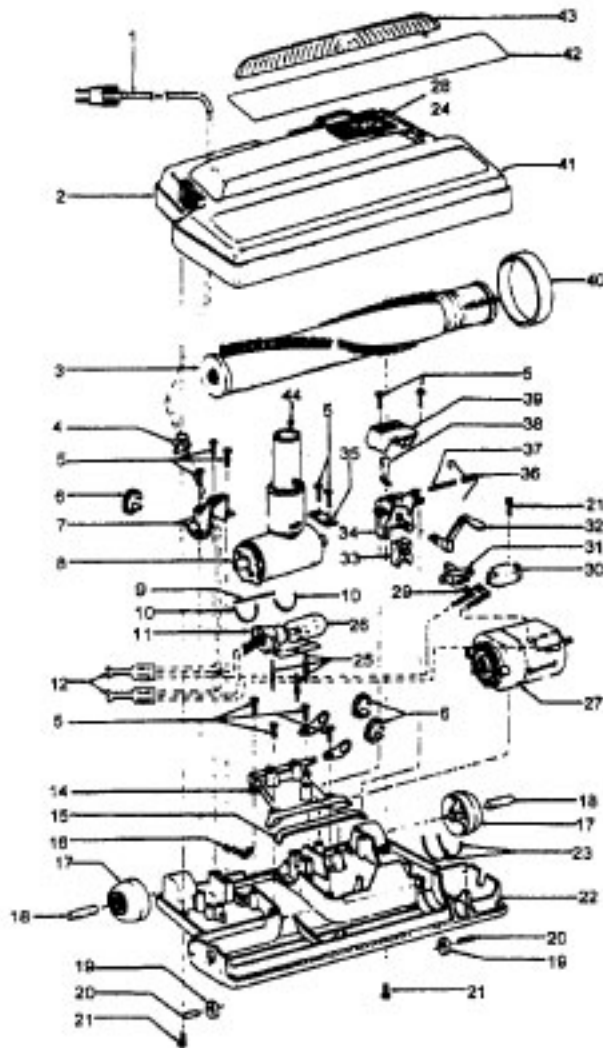

# Model S3265, S3267, S3295, S3295-031

Ref. No.	Part No.	Description
	48438055	Power Nozzle - TF - (Same as 48438033 except 4.5' Cord)
	48438033	Power Nozzle Comp. - TF - S3295, S3295-031
1	48438044	Power Nozzle
	46321088	Cord - 3.5'
2	46321005	Attachment Cord
3	36231103	Furniture Guard - MD
4	48416030	Agitator - 4B
5	163768	Strain Relief
6	21447041	Screw
7	27479307	Wire Tie
	36131044	Retainer Housing - MP
	36131022	Retainer Housing - TF - S3295, S3295-031
8	43461021	Nozzle Connector - AG
9	34112005	Seal
10	34337003	Seal
11	47171009	Lamp Socket
12	48969	Wire Nut
14	42256098	Duct Cover
15	34123017	Seal
16	35276001	Detent Spring
17	32175025	Wheel - AG
18	31523005	Wheel Shaft
19	32761001	Wheel
20	31522004	Wheel Shaft
21	21447007	Screw
22	42246121	Base Plate (Inc. items 17,18,19,20,23)
23	34337004	Lower Seal
	34378010	Upper Seal
24	51865018	Indicator Lens Nameplate
25	36218005	Grommet
26	27317307	Lamp - 15
27	43177073	Motor
28	39382013	Indicator Lens
29	27666702	Terminal
30	37258082	Shield
31	281770KD	Switch
32	51151053	Indicator - PH
33	34361001	Switch Actuator
34	42262032	Housing
35	36131017	Retainer
36	38353007	Torsion Spring
37	31523006	Pivot Pin
38	38458002	Depressor
39	38433054	Switch Pedal - MR
	38433044	Switch Pedal - MY - S3295, S3295-031
40	38528011	Belt
41	42252189	Nozzle Body - AG
42	52125092	Nameplate
	51377018	Nameplate - S3295, S3295-031
43	39383060	Lens - KC
44	43457037	Swivel Tube - AG

Ref. No.	Part No.	Description
1	48416030	Agitator
2	48495AY	Thread Guard
3	43267002	Bearing
4	21347003	Washer
5	41435023	Agit.End (Inc. items 2,3)
6	48445017	Agitator Brush
7	41435018	Thread Guard
8	38537008	End Pulley
9	48418001	Brush Ring
10	31722019	Spacer
	32724005	Shaft