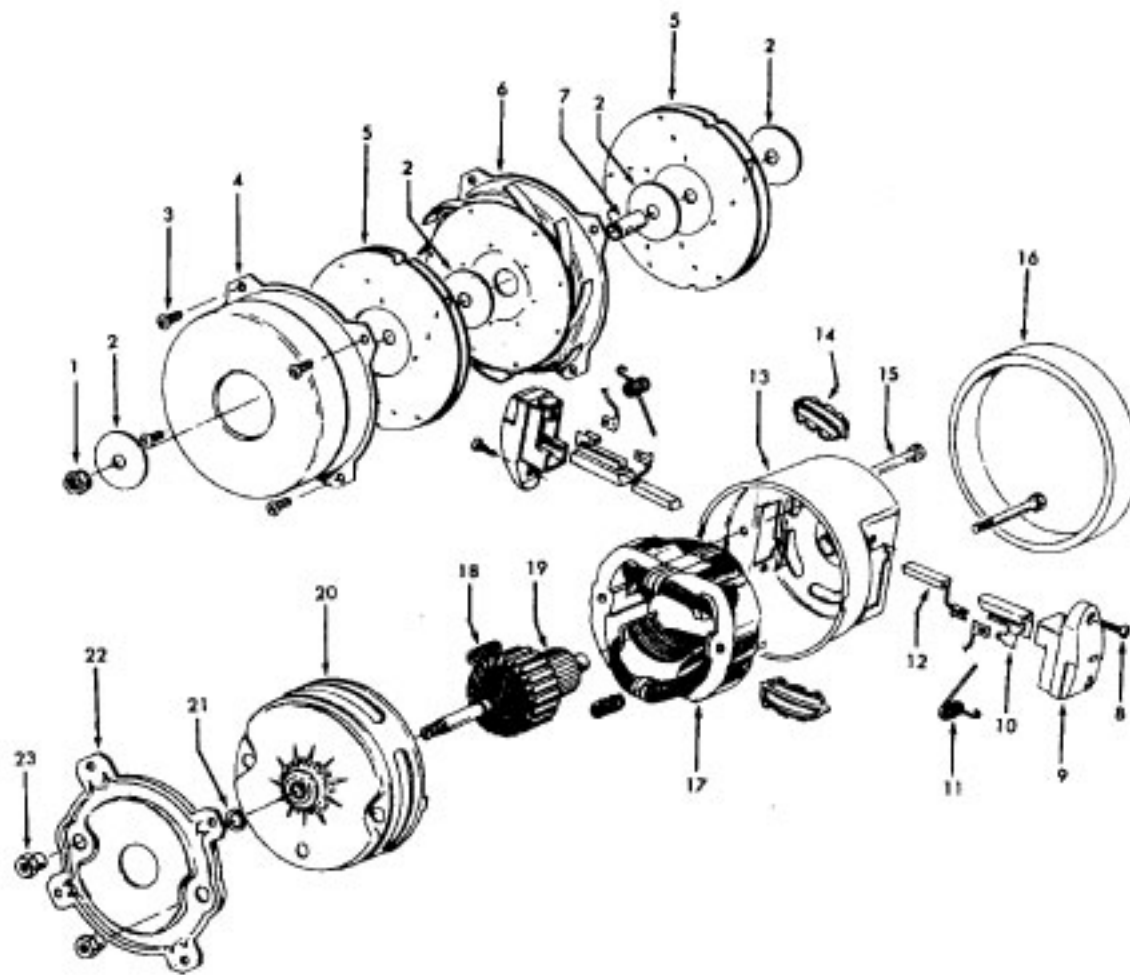

Motor

Model S3203, S3205, S3207, S3209, S3211, S3213, S3241, S3243, S3245, S3247, S3257, S3261, S3263, S3265, S3267 S3291, S3293, S3295, S3401, S3403, S3433

MOTOR 43577109 - (1.7)

Ref. No.	Part No.	Description
1	33426001	Nut
2	21312701	Washer
3	21434224	Screw
4	37191016	Outerstage Housing
5	43566017	Fan
6	43551005	Interstage
7	31742010	Spacer
8	21429406	Screw
9	167696AG	Brush Carrier
10	N/A	Brush Holder - Use Brush Carrier Assem. - 47318008 (Inlc. It. 9 - 12)
11	38353004	Spring
12	167681	Carbon Brush
13	42937003	Motor Housing - Upper
14	169702BZ	Bushing
15	33421004	Bolt
16	31195002	Insulator
17	45311035	Field Coil
18	167721FW	Spring
19	44765171	Armature
20	37191085	Motor Housing - Lower
21	31148002	Spacer
22	36322002	Mounting Plate
23	167695EF	Nut