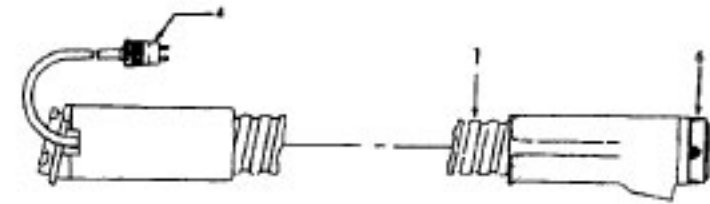

Cleaning Tools

Spirit & Celebrity

Ref. No.	Part No.	Description
1	43433085	Hose - AAP - Celebrity
2	43433032	Hose - JM - Spirit - 5-1/2'
3	43433067	Hose - AAP - Spirit - 5-1/2'
	43433081	Hose - MV -S/C- Spirit - 5-1/2'
	43433084	Hose - AAP - S/C - Spirit - 7'
	43433111	Hose - 2W - AG -S/C - Spirit
4	46321076	Cord Repair Kit
5	34777005	Suction Reg. Control - AG
	34777007	Suction Reg. Control - MV
6	36153009	Latch Ring - AG
7	43468055	Hose Tube - BL - 14
8	43453086	Extension Tube - BL - 22
	43453035	Extension Tube - AX - 22
	43453052	Extension Tube - 20 - AX (Gray Clip)
	43453058	Extension Tube - BL - 20 (Gray Clip)
9	3863801P	Extension Tube -Poly - AG
10	43453027	Extension Tube
11	43414073	Floor Brush - AG
12	38614023	Furniture Nozzle - 1 Pc. - 17
	43414057	Furniture Nozzle - AG
	38614024	Furniture Nozzle - AG
13	43414064	Dusting Brush - AG
14	38617017	Crevice Tool - AG
15	43414015	Furniture Brush - JM
	43414016	Furniture Brush - AG
16	38644040	Swivel Connector - JM
	38644020	Swivel Connector - AG
17	33712007	Split Ring
18	48447001	Brush Back
19	12845JM	Gasket
20	12783	Rivet
21	36171008	Cord Clip - MV
	36171005	Cord Clip - AG
22	13275	Screw
23	13142AG	Suction Control
24	13257BZ	Support