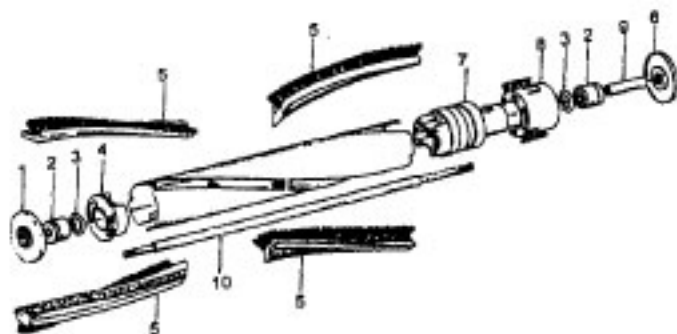

# Motor

**Model S3203, S3205, S3207, S3209, S3211, S3213, S3241, S3243, S3245, S3247, S3257, S3261, S3263, S3265, S3267 S3291, S3293, S3295, S3401, S3403, S3433**

# Model S3265, S3267, S3295, S3295-031

Ref. No.	Part No.	Description
	48438055	Power Nozzle - TF - (Same as 48438033 except 4.5' Cord)
	48438033	Power Nozzle Comp. - TF - S3295, S3295-031
1	48438044	Power Nozzle
	46321088	Cord - 3.5'
	46321005	Attachment Cord
2	36231103	Furniture Guard - MD
3	48416030	Agitator - 4B
4	163768	Strain Relief
5	21447041	Screw
6	27479307	Wire Tie
7	36131044	Retainer Housing - MP
	36131022	Retainer Housing - TF - S3295, S3295-031
8	43461021	Nozzle Connector - AG
9	34112005	Seal
10	34337003	Seal
11	47171009	Lamp Socket
12	48969	Wire Nut
14	42256098	Duct Cover
15	34123017	Seal
16	35276001	Detent Spring
17	32175025	Wheel - AG
18	31523005	Wheel Shaft
19	32761001	Wheel
20	31522004	Wheel Shaft
21	21447007	Screw
22	42246121	Base Plate (Inc. items 17,18,19,20,23)
23	34337004	Lower Seal
	34378010	Upper Seal
24	51865018	Indicator Lens Nameplate
25	36218005	Grommet
26	27317307	Lamp - 15
27	43177073	Motor
28	39382013	Indicator Lens
29	27666702	Terminal
30	37258082	Shield
31	281770KD	Switch
32	51151053	Indicator - PH
33	34361001	Switch Actuator
34	42262032	Housing
35	36131017	Retainer
36	38353007	Torsion Spring
37	31523006	Pivot Pin
38	38458002	Depressor
39	38433054	Switch Pedal - MR
	38433044	Switch Pedal - MY - S3295, S3295-031
40	38528011	Belt
41	42252189	Nozzle Body - AG
42	52125092	Nameplate
	51377018	Nameplate - S3295, S3295-031
43	39383060	Lens - KC
44	43457037	Swivel Tube - AG