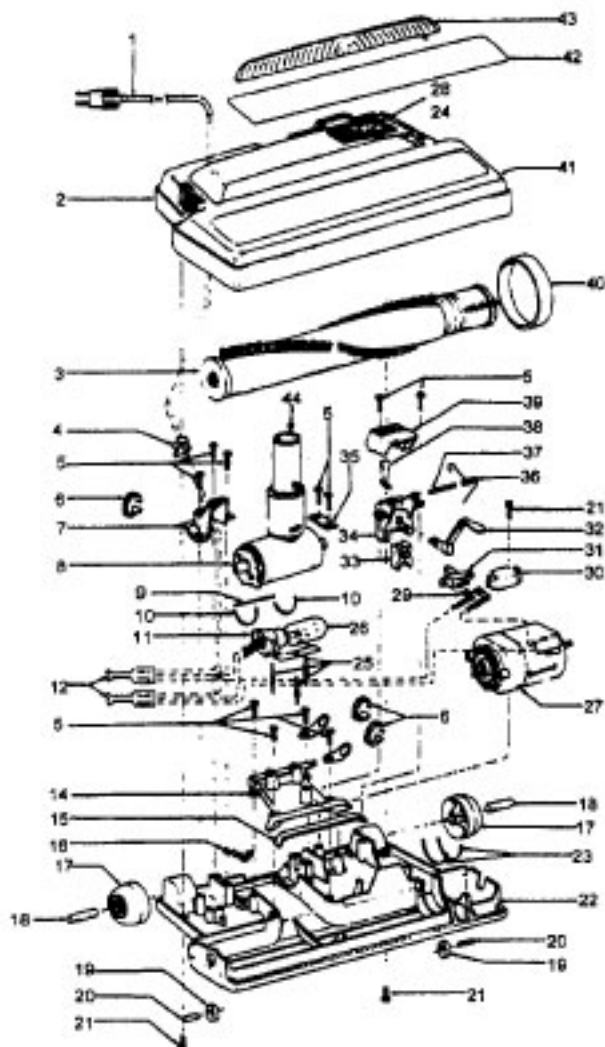

# Model S3265, S3267, S3295, S3295-031

Ref. No.	Part No.	Description
	48438055	Power Nozzle - TF - (Same as 48438033 except 4.5' Cord)
	48438033	Power Nozzle Comp. - TF - S3295, S3295-031
1	48438044	Power Nozzle
	46321088	Cord - 3.5'
	46321005	Attachment Cord
2	36231103	Furniture Guard - MD
3	48416030	Agitator - 4B
4	163768	Strain Relief
5	21447041	Screw
6	27479307	Wire Tie
7	36131044	Retainer Housing - MP
	36131022	Retainer Housing - TF - S3295, S3295-031
8	43461021	Nozzle Connector - AG
9	34112005	Seal
10	34337003	Seal
11	47171009	Lamp Socket
12	48969	Wire Nut
14	42256098	Duct Cover
15	34123017	Seal
16	35276001	Detent Spring
17	32175025	Wheel - AG
18	31523005	Wheel Shaft
19	32761001	Wheel
20	31522004	Wheel Shaft
21	21447007	Screw
22	42246121	Base Plate (Inc. items 17,18,19,20,23)
23	34337004	Lower Seal
	34378010	Upper Seal
24	51865018	Indicator Lens Nameplate
25	36218005	Grommet
26	27317307	Lamp - 15
27	43177073	Motor
28	39382013	Indicator Lens
29	27666702	Terminal
30	37258082	Shield
31	281770KD	Switch
32	51151053	Indicator - PH
33	34361001	Switch Actuator
34	42262032	Housing
35	36131017	Retainer
36	38353007	Torsion Spring
37	31523006	Pivot Pin
38	38458002	Depressor
39	38433054	Switch Pedal - MR
	38433044	Switch Pedal - MY - S3295, S3295-031
40	38528011	Belt
41	42252189	Nozzle Body - AG
42	52125092	Nameplate
	51377018	Nameplate - S3295, S3295-031
43	39383060	Lens - KC
44	43457037	Swivel Tube - AG