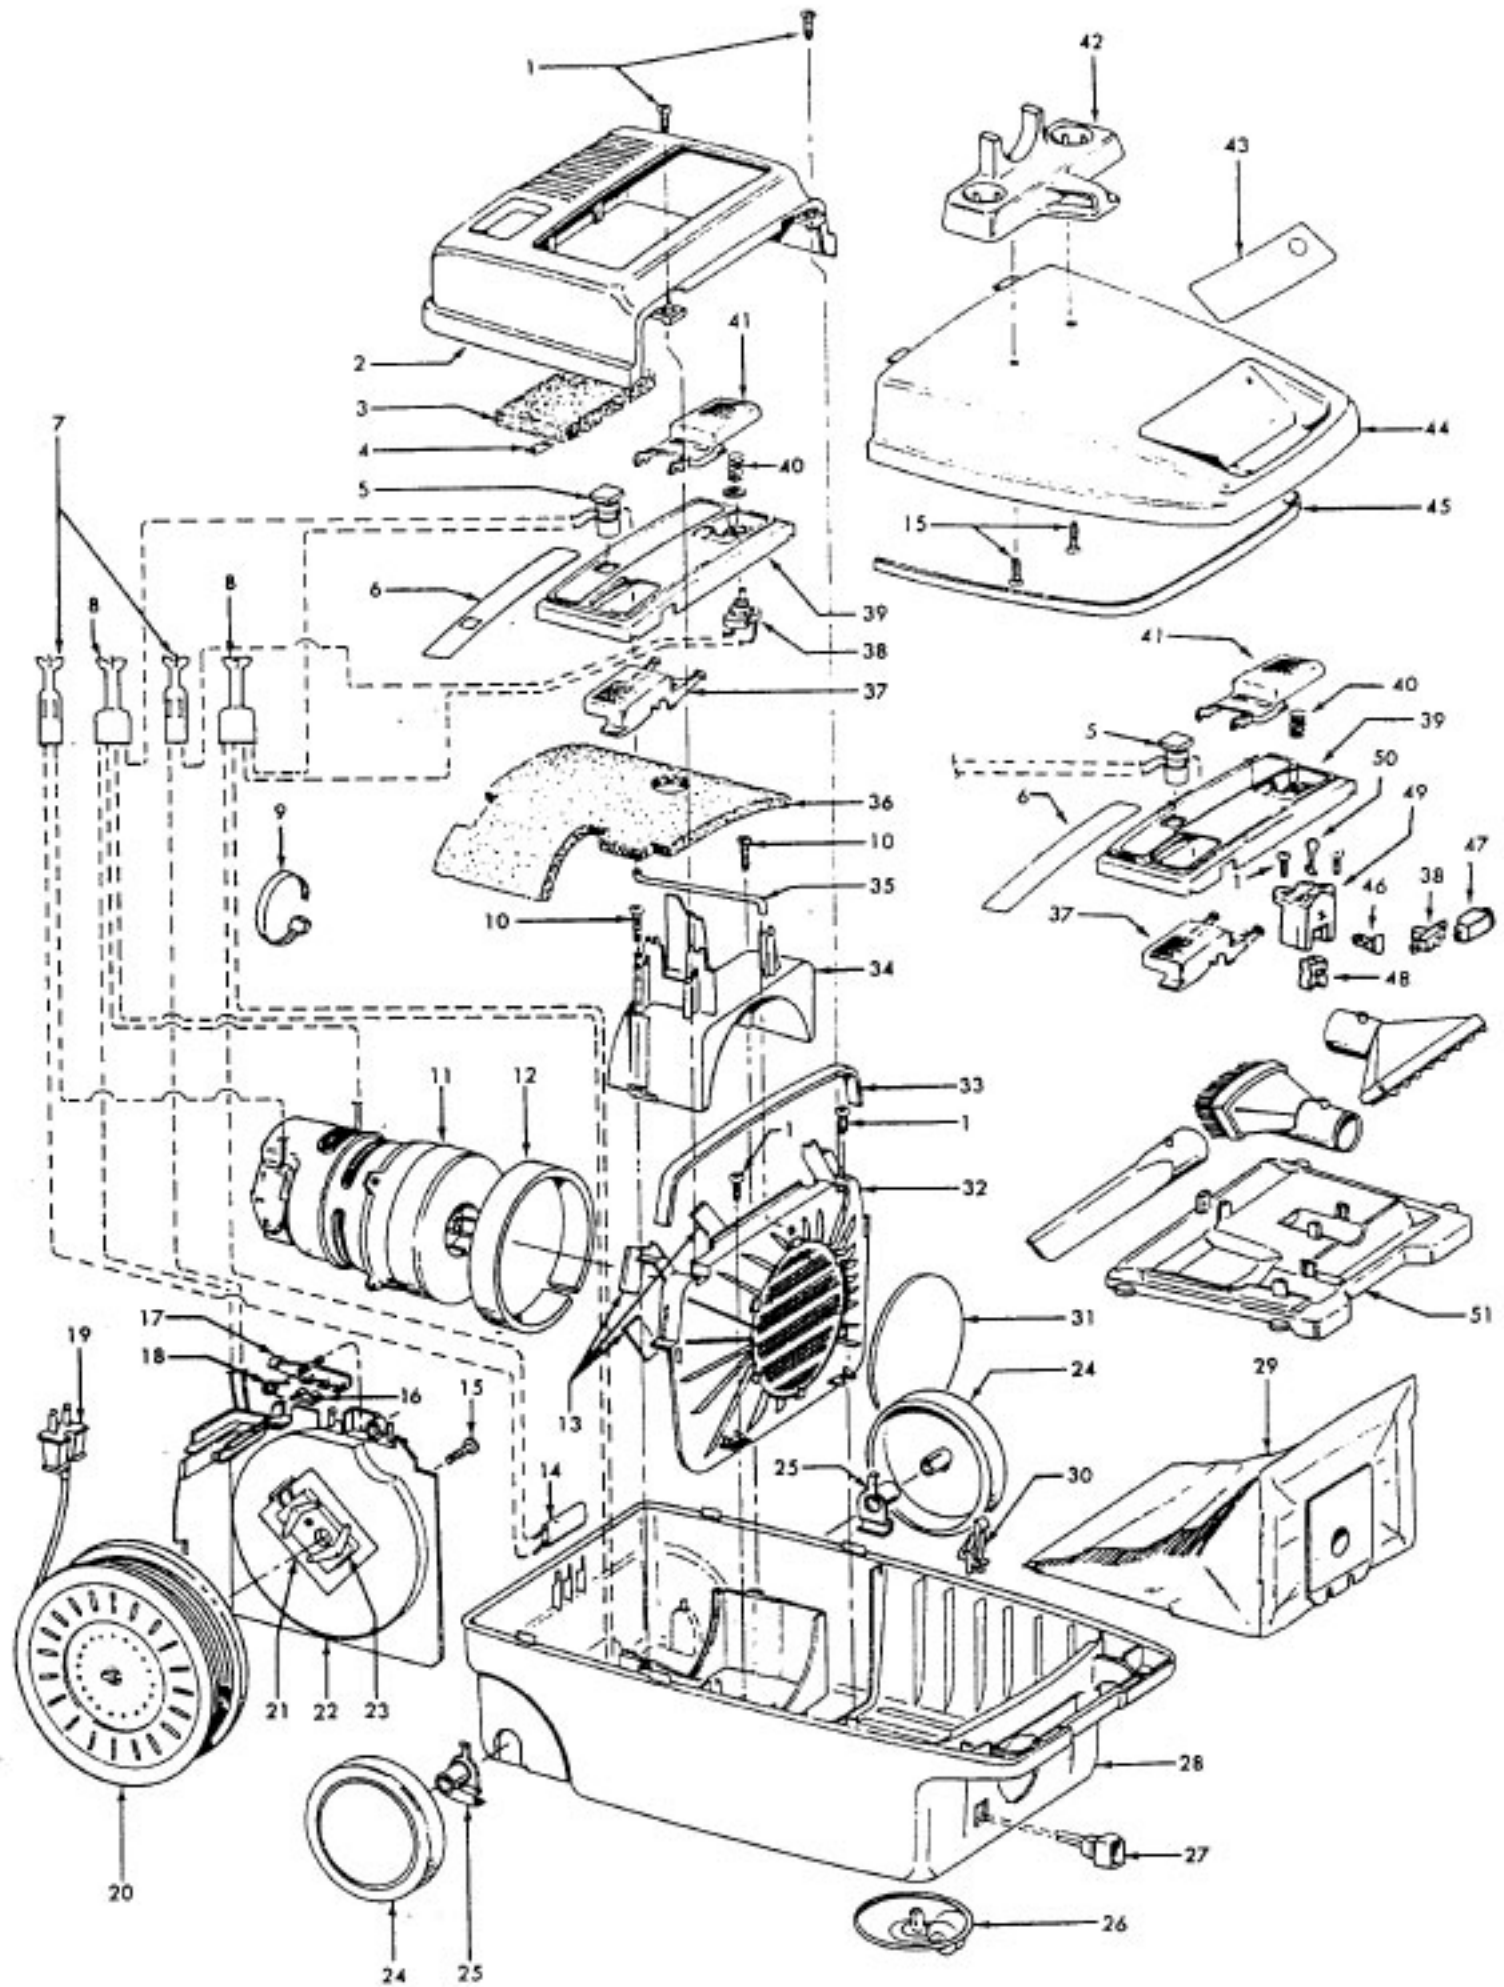

----- Manual continues below part list -----

Available Replacement Parts for HOOVER S3269

H-4010028K	BAG OEM HOOVER (3 PACK) K
H-43414073	Floor brush.
H-43414064	DUSTING BRUSH (ONE PEICE)
HR-5000	EXTENSION TUBE
HR-1050	BELT FOR HOOVER

Spirit

Models S3269, S3269-036, S3269-060, S3269-070

Ref. No.	Part No.	Description
1	21447041	Screw
2	37195074	Motor Cover - AG - S3269, S3269-036, S3269-070
3	34163003	Diffuser
4	21366004	Speed Nut
5	27343212	Bag Indicator
6	51331007	Nameplate
7	12227	Insulated Terminal (2 Wire)
8	18972	Insulated Terminal (3 Wire)
9	27479307	Wire Tie
10	21447072	Screw
11	43578051	Motor - 3.1 - S3269, S3269-060 - (P-156)
	43578070	Motor - 3.6 - (P-1 56)
	43578069	Motor - 4.0 - S3269-036, S3269-070 - (P-156)
12	34143003	Seal
13	34132015	Pad
14	47534018	Thermal Protector
15	21447003	Screw - 5/8
	21447072	Screw - 7/8
16	36222008	Brake Pad
17	38458008	Brake Arm
18	38353009	Spring
19	46383311	Cord - AG - 20
	164123	Terminal
20	46831106	Cord Reel
21	34165004	Insulator
22	37215170	Cord Reel Support - AG
23	47348076	Brush Block
24	38522061	Wheel - AG
25	38511015	Wheel Bearing
26	41432040	Wheel Carrier
27	46326079	Receptacle Assem. - AG
28	37231052	Main Body - KS - S3269
	37231072	Main Body - AAP - S3269-036, S3269-060, S3269-070
29	4010028K	Paper Bag - 3 Pk.
30	36151015	Latch
31	31114010	Filter
32	36426014	Bulkhead
33	34133007	Seal
34	36321012	Motor Retainer
35	31727025	Vent Tube
36	34287021	Muffler
37	38422124	Cord Reel Pedal - AG
38	28212026	Switch - Push
	28177019	Switch - Slide
39	37214092	Control Panel - KS
	37214138	Control Panel - Push Switch - AAP - S3269, S3269-036, S3269-060
	37214143	Control Panel - Slide Switch - AAP - S3269-036, S3269-070
40	38314002	Spring - Push Switch