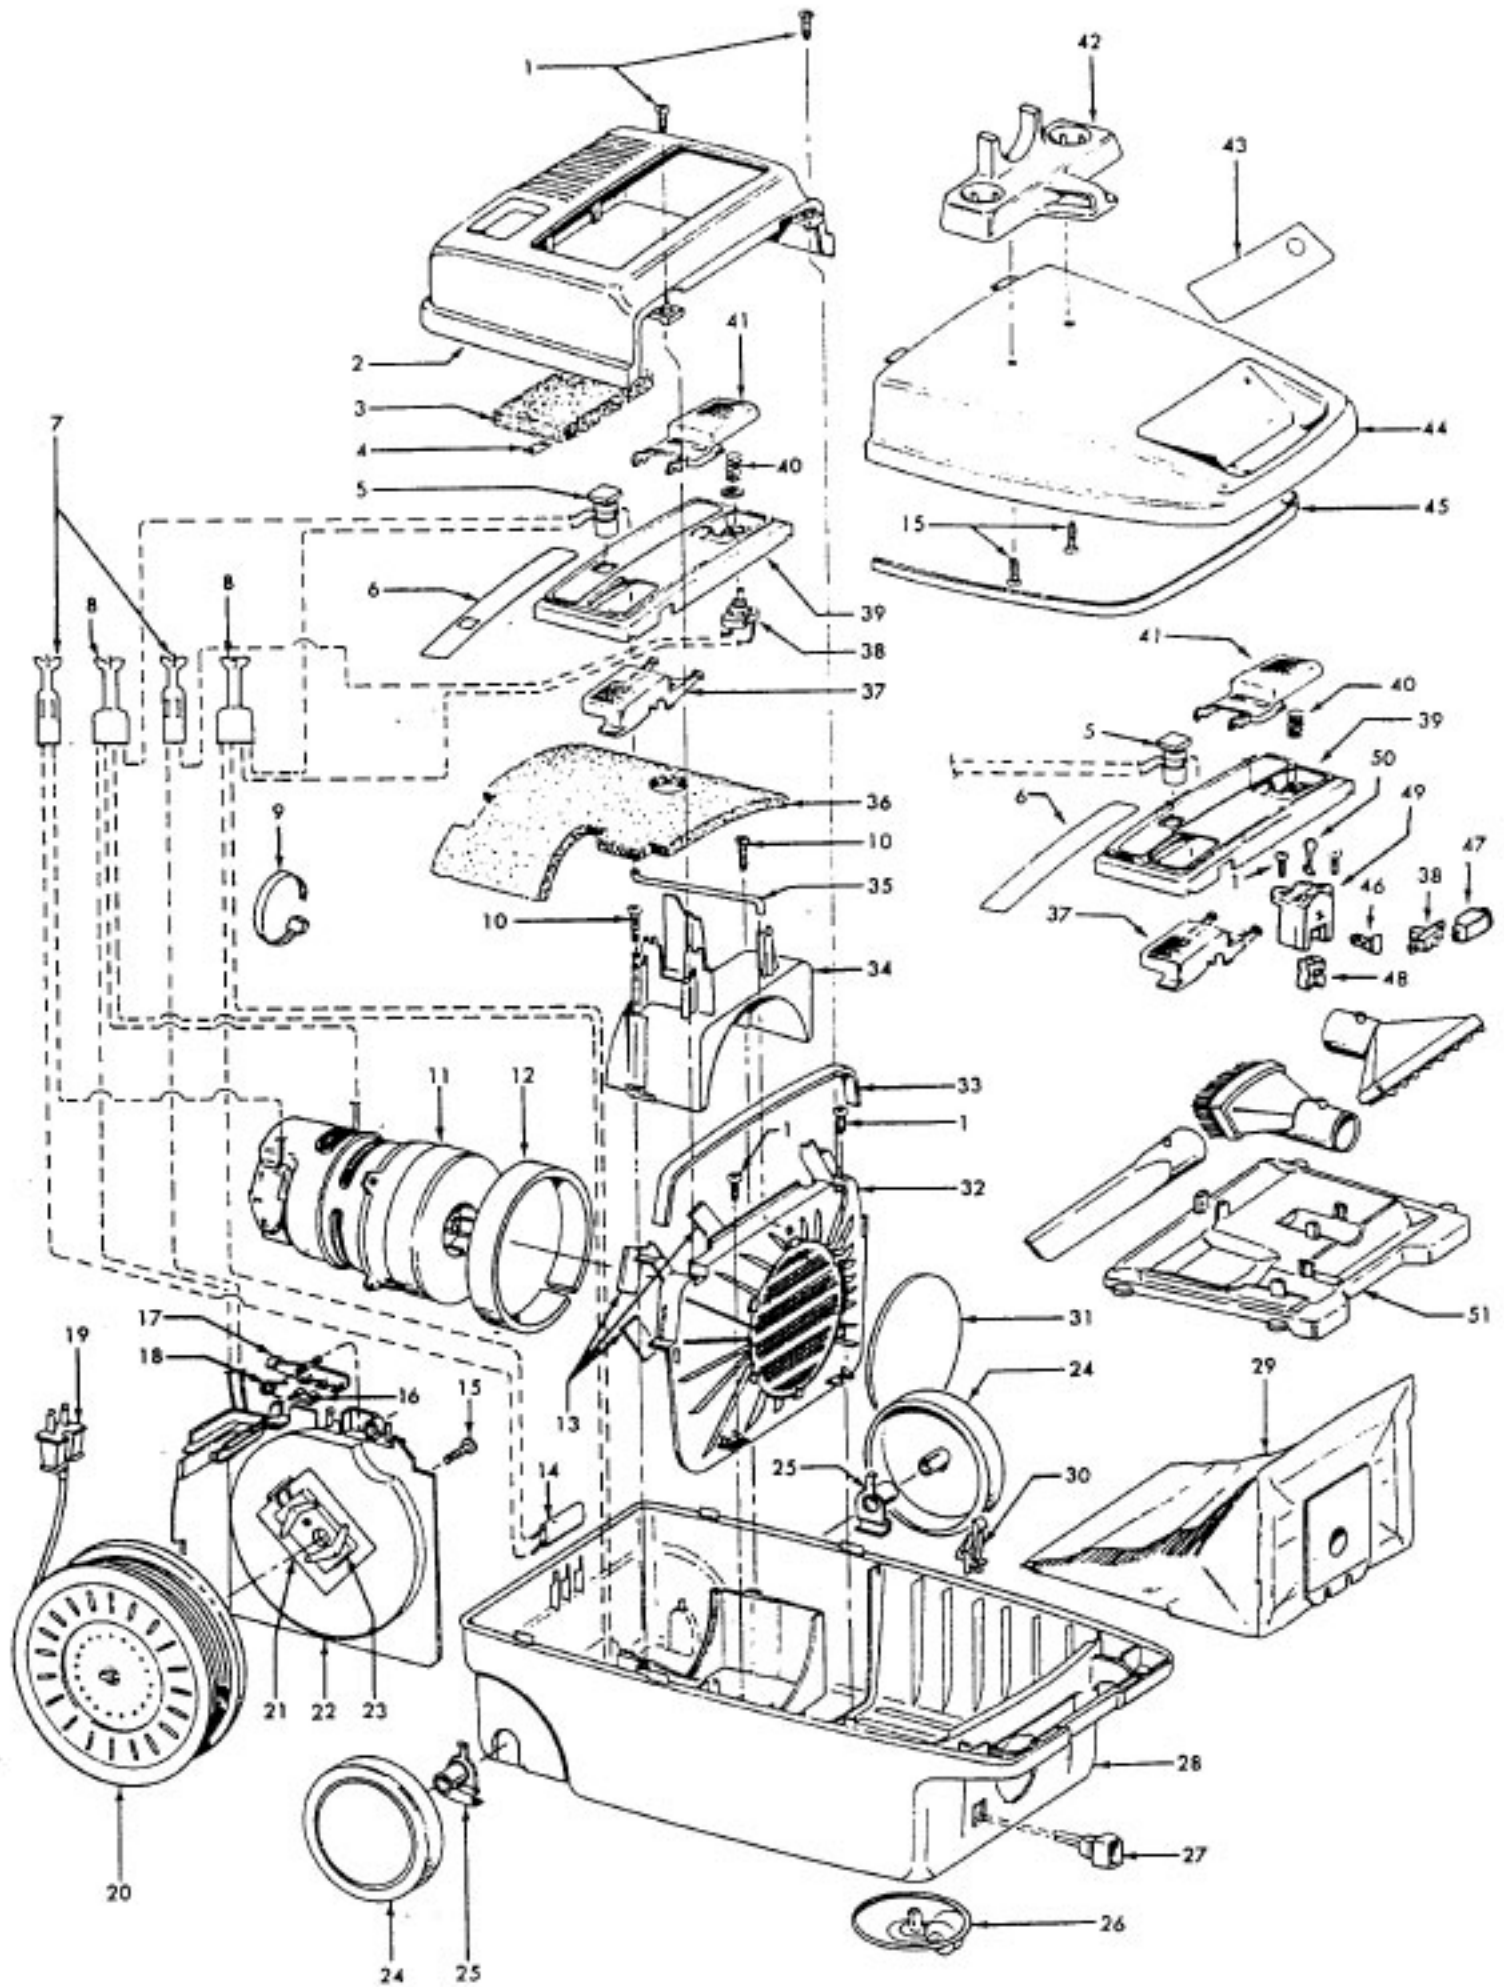

Spirit

Models S3269, S3269-036, S3269-060, S3269-070

Ref. No.	Part No.	Description	Ref. No.	Part No.	Description
1	21447041	Screw		38319002	Spring - Slide Switch
2	37195074	Motor Cover - AG - S3269, S3269-036, S3269-070	41	38422073	Switch Pedal - AG - Push Switch - S3269, S3269-036, S3269-060
3	34163003	Diffuser		38422149	Switch Pedal - AG - Slide Switch - S3269-036, S3269-070
4	21366004	Speed Nut	42	36433046	Tool Rack - KR - S3269, S3269-036
5	27343212	Bag Indicator	43	52125123	Nameplate - S3269, S3269-060
6	51331007	Nameplate		52125117	Nameplate - S3269-036, S3269-070
7	12227	Insulated Terminal (2 Wire)	44	42212040	Bag Housing Lid - ML - S3269, S3269-036
8	18972	Insulated Terminal (3 Wire)		42212070	Bag Housing Lid - ML - S3269-070
9	27479307	Wire Tie	45	38781010	Seal
10	21447072	Screw	46	38561003	Axle
11	43578051	Motor - 3.1 - S3269, S3269-060 - (P-156)	47	37258082	Terminal Shield
	43578070	Motor - 3.6 - (P-1 56)	48	34361001	Switch Actuator
	43578069	Motor - 4.0 - S3269-036, S3269-070 - (P-156)	49	42262075	Actuator Housing
12	34143003	Seal	50	38458002	Depressor
13	34132015	Pad	51	36433071	Tool Storage Tray - S3269-070
14	47534018	Thermal Protector		56513212	Owner Manual - S3269, S3269-036
15	21447003	Screw - 5/8		56513274	Owner Manual - S3269-070
	21447072	Screw - 7/8		58184006	Carton - S3269
16	36222008	Brake Pad		58184018	Carton - S3269-060
17	38458008	Brake Arm		58184023	Carton - S3269-036
18	38353009	Spring		58184026	Carton - S3269-070
19	46383311	Cord - AG - 20		58366069	Bottom Support
	164123	Terminal		58366061	Mid Pad
20	46831106	Cord Reel		58366070	Mid Pad - S3269-070
21	34165004	Insulator		58461023	Top Support
22	37215170	Cord Reel Support - AG		CLEANING TOOLS - S3269, S3269-036, S3269-060 - (P-92)	
23	47348076	Brush Block		38617017	Crevice Tool - AG
24	38522061	Wheel - AG		43414057	Furniture Nozzle - AG
25	38511015	Wheel Bearing		43414064	Dusting Brush - AG
26	41432040	Wheel Carrier		43414073	Floor Brush - AG
27	46326079	Receptacle Assem. - AG		43433084	Hose - 2W - S/C - AAP
28	37231052	Main Body - KS - S3269		43453058	Extension Tube - BL - 20
	37231072	Main Body - AAP - S3269-036, S3269-060, S3269-070		43453052	Extension Tube - 20 - AX
29	4010028K	Paper Bag - 3 Pk.		48438039	Power Nozzle - AAP - S3269-036, S3269-060 - (P- 1 68)
30	36151015	Latch		48438024	Power Nozzle - MX - S3269
31	31114010	Filter		CLEANING TOOLS - S3269-070 - (P-92)	
32	36426014	Bulkhead		38617017	Crevice Tool - AG
33	34133007	Seal		43414057	Furniture Nozzle - AG
34	36321012	Motor Retainer		43414064	Dusting Brush - AG
35	31727025	Vent Tube		43414073	Floor Brush - AG
36	34287021	Muffler		43433084	Hose - 2W - S/C - AAP
37	38422124	Cord Reel Pedal - AG		43453052	Extension Tube - 20- AX
38	28212026	Switch - Push		48438044	Power Nozzle - AG - S3269-070 - (P-168)
	28177019	Switch - Slide			
39	37214092	Control Panel - KS			
	37214138	Control Panel - Push Switch - AAP - S3269, S3269-036, S3269-060			
	37214143	Control Panel - Slide Switch - AAP - S3269-036, S3269-070			
40	38314002	Spring - Push Switch			