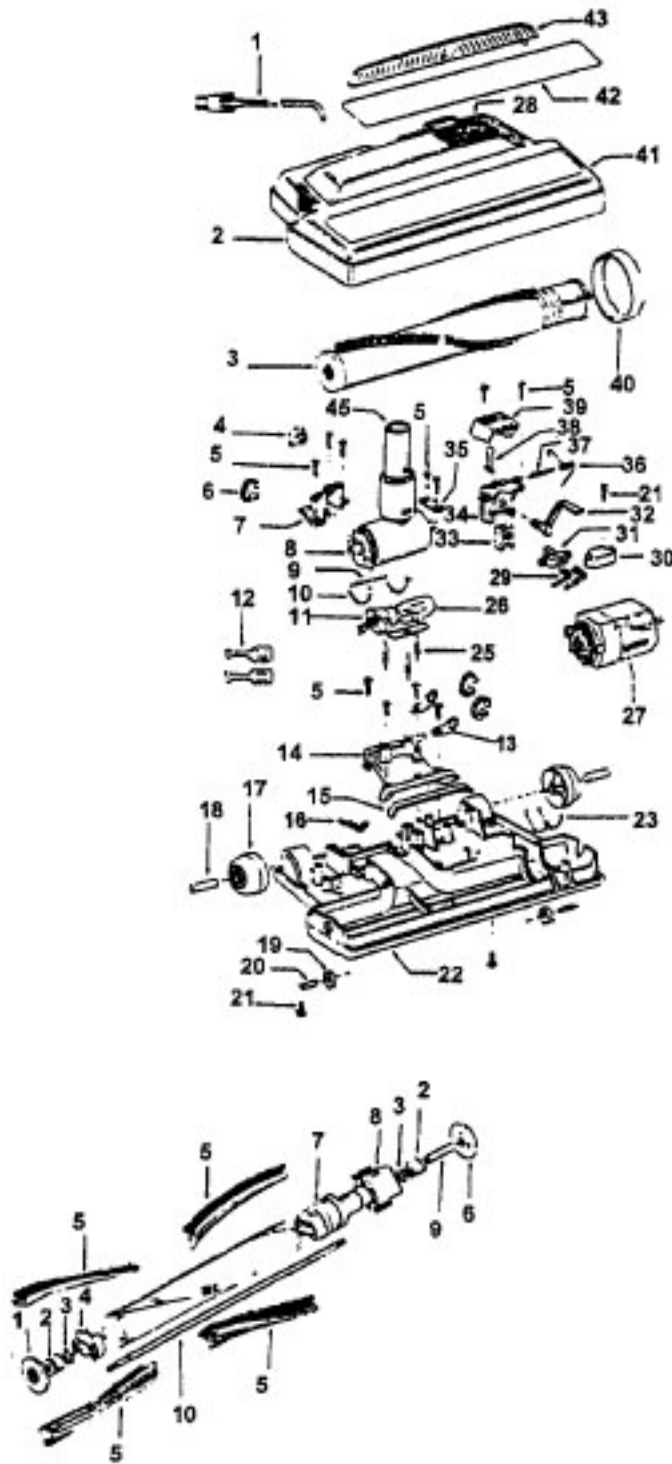

Power Nozzle:
48438024 - MX - S3269, S3271, S3475
+48438037 - LZ - S3427

Models S3269, S3271, S3427, S3475

Agitator 48416030

1	48495AY	Thread Guard
2	43267002	Bearing
3	21347003	Washer
4	36422001	End
5	48445017	Agitator Brush
6	41435018	Thread Guard
7	38537008	End Pulley
8	48418001	Brush Ring
9	31722019	Spacer
10	32724005	Shaft

Ref. No.	Part No.	Description
1	48438055	Power Nozzle -TF - 4.5' Cord
	46321088	Cord - 3.5'
	46321005	Attachment Cord
2	36231097	Furniture Guard - ML - S3269
	36231096	Furniture Guard - MY - S3271, S3475
	36231106	Furniture Guard - MW - S3427
3	48416030	Agitator - 4B
4	163768	Strain Relief
5	21447041	Screw
6	27479307	Wire Tie
7	36131029	Retainer Housing - LZ
	36131023	Retainer Housing - MX
	36131065	Retainer Housing - AAK
8	43461021	Nozzle Connector - AG
9	34112005	Seal
10	34337003	Seal
11	47171009	Lamp Socket
12	48969	Wire Nut
13	45517	Wire Holder
14	42256098	Duct Cover
15	34123017	Seal
16	35278001	Detent Spring
17	32175025	Wheel - AG
18	31523005	Wheel Shaft
19	32761001	Wheel
20	31522004	Wheel Shaft
21	21447007	Screw
22	42246121	Base Plate (Inc. items 17,18, 19, 20, 23)
23	34337004	Lower Seal
	34378010	Upper Seal
25	36218005	Grommet
26	27317307	Lamp - 15
27	43177073	Motor
28	51865005	Indicator Lens
29	27666702	Terminal
30	37258082	Shield
31	281770KD	Switch
32	51151053	Indicator - PH
33	34381001	Switch Actuator
34	42262032	Housing
35	36131017	Retainer
36	38353007	Torsion Spring
37	31523006	Pivot Pin
38	38458002	Depressor
39	38433046	Switch Pedal - ML - S3269
	38433044	Switch Pedal - MY - S3271
	38433067	Switch Pedal - MW - S3427, S3475
40	38528011	Belt
41	42252189	Nozzle Body - AG - S3269, S3271, S3427
	42252186	Nozzle Body - AAK - S3475
42	52125084	Nameplate - S3269
	52125082	Nameplate - S3271
	52125091	Nameplate - S3427
	52125114	Nameplate - S3475
43	39383060	Lens
45	43457037	Swivel Tube - AG - S3271, S3475