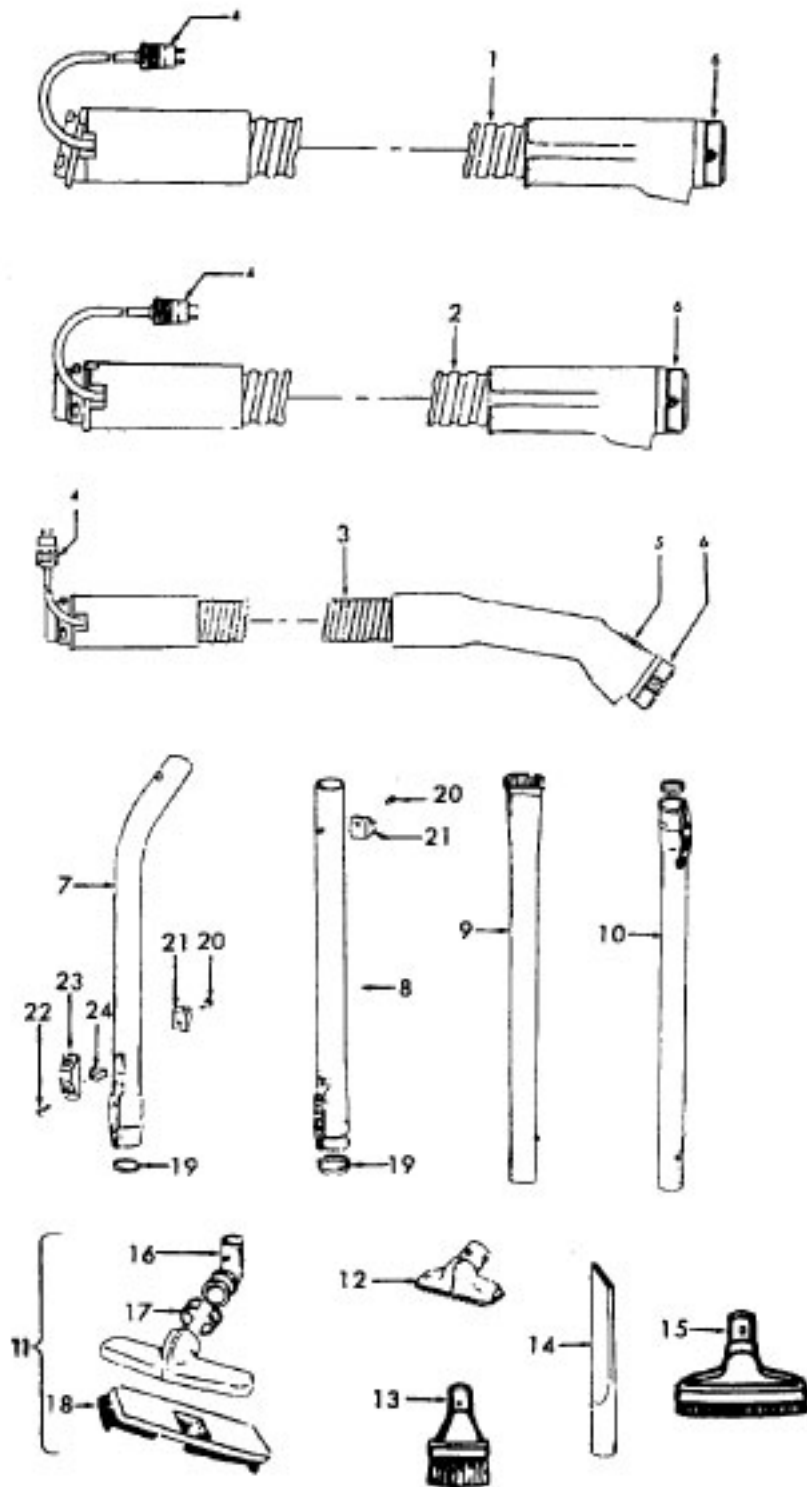

Cleaning Tools

Spirit & Celebrity

Ref. No.	Part No.	Description
1	43433085	Hose - AAP - Celebrity
2	43433032	Hose - JM - Spirit - 5-1/2'
3	43433067	Hose - AAP - Spirit - 5-1/2'
	43433081	Hose - MV -S/C- Spirit - 5-1/2'
	43433084	Hose - AAP - S/C - Spirit - 7'
	43433111	Hose - 2W - AG -S/C - Spirit
4	46321076	Cord Repair Kit
5	34777005	Suction Reg. Control - AG
	34777007	Suction Reg. Control - MV
6	36153009	Latch Ring - AG
7	43468055	Hose Tube - BL - 14
8	43453086	Extension Tube - BL - 22
	43453035	Extension Tube - AX - 22
	43453052	Extension Tube - 20 - AX (Gray Clip)
	43453058	Extension Tube - BL - 20 (Gray Clip)
9	3863801P	Extension Tube -Poly - AG
10	43453027	Extension Tube
11	43414073	Floor Brush - AG
12	38614023	Furniture Nozzle - 1 Pc. - 17
	43414057	Furniture Nozzle - AG
	38614024	Furniture Nozzle - AG
13	43414064	Dusting Brush - AG
14	38617017	Crevice Tool - AG
15	43414015	Furniture Brush - JM
	43414016	Furniture Brush - AG
16	38644040	Swivel Connector - JM
	38644020	Swivel Connector - AG
17	33712007	Split Ring
18	48447001	Brush Back
19	12845JM	Gasket
20	12783	Rivet
21	36171008	Cord Clip - MV
	36171005	Cord Clip - AG
22	13275	Screw
23	13142AG	Suction Control
24	13257BZ	Support