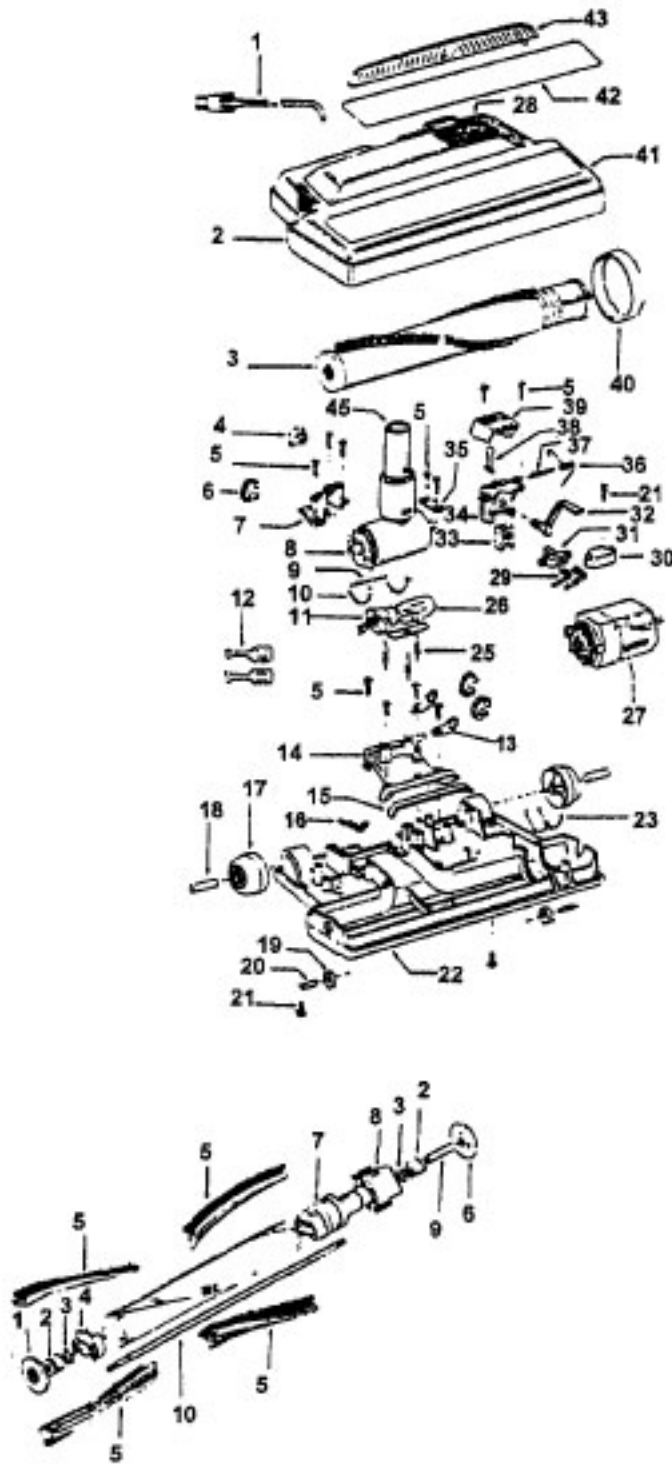

Power Nozzle:
48438024 - MX - S3269, S3271, S3475
+48438037 - LZ - S3427

Models S3269, S3271, S3427, S3475

Agitator 48416030

1	48495AY	Thread Guard
2	43267002	Bearing
3	21347003	Washer
4	36422001	End
5	48445017	Agitator Brush
6	41435018	Thread Guard
7	38537008	End Pulley
8	48418001	Brush Ring
9	31722019	Spacer
10	32724005	Shaft

Ref. No.	Part No.	Description
1	48438055	Power Nozzle -TF - 4.5' Cord
	46321088	Cord - 3.5'
	46321005	Attachment Cord
2	36231097	Furniture Guard - ML - S3269
	36231096	Furniture Guard - MY - S3271, S3475
	36231106	Furniture Guard - MW - S3427
3	48416030	Agitator - 4B
4	163768	Strain Relief
5	21447041	Screw
6	27479307	Wire Tie
7	36131029	Retainer Housing - LZ
	36131023	Retainer Housing - MX
	36131065	Retainer Housing - AAK
8	43461021	Nozzle Connector - AG
9	34112005	Seal
10	34337003	Seal
11	47171009	Lamp Socket
12	48969	Wire Nut
13	45517	Wire Holder
14	42256098	Duct Cover
15	34123017	Seal
16	35278001	Detent Spring
17	32175025	Wheel - AG
18	31523005	Wheel Shaft
19	32761001	Wheel
20	31522004	Wheel Shaft
21	21447007	Screw
22	42246121	Base Plate (Inc. items 17, 18, 19, 20, 23)
23	34337004	Lower Seal
	34378010	Upper Seal
25	36218005	Grommet
26	27317307	Lamp - 15
27	43177073	Motor
28	51865005	Indicator Lens
29	27666702	Terminal
30	37258082	Shield
31	281770KD	Switch
32	51151053	Indicator - PH
33	34381001	Switch Actuator
34	42262032	Housing
35	36131017	Retainer
36	38353007	Torsion Spring
37	31523006	Pivot Pin
38	38458002	Depressor
39	38433046	Switch Pedal - ML - S3269
	38433044	Switch Pedal - MY - S3271
	38433067	Switch Pedal - MW - S3427, S3475
40	38528011	Belt
41	42252189	Nozzle Body - AG - S3269, S3271, S3427
	42252186	Nozzle Body - AAK - S3475
42	52125084	Nameplate - S3269
	52125082	Nameplate - S3271
	52125091	Nameplate - S3427
	52125114	Nameplate - S3475
43	39383060	Lens
45	43457037	Swivel Tube - AG - S3271, S3475