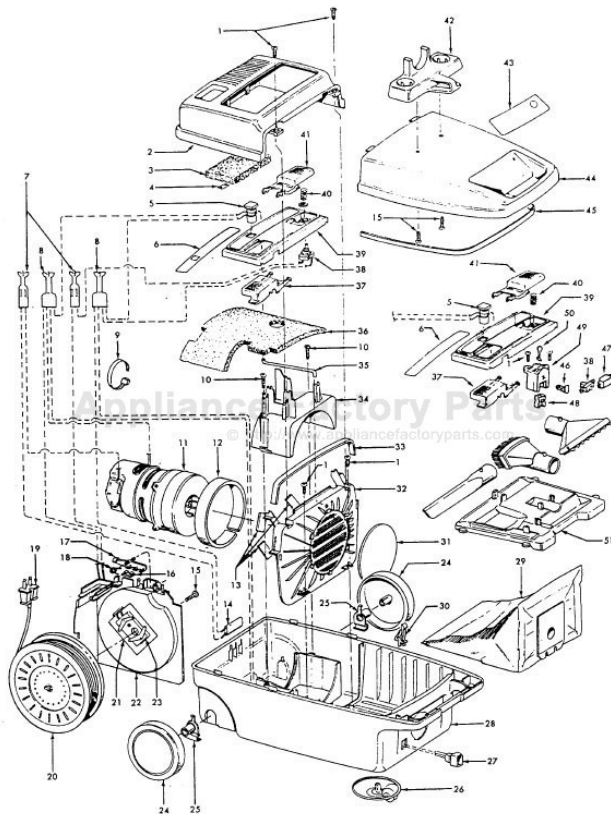

[Find Your HOOVER Vacuum Cleaner Parts - Select From 1456 Models](#)

----- Manual continues below part list -----