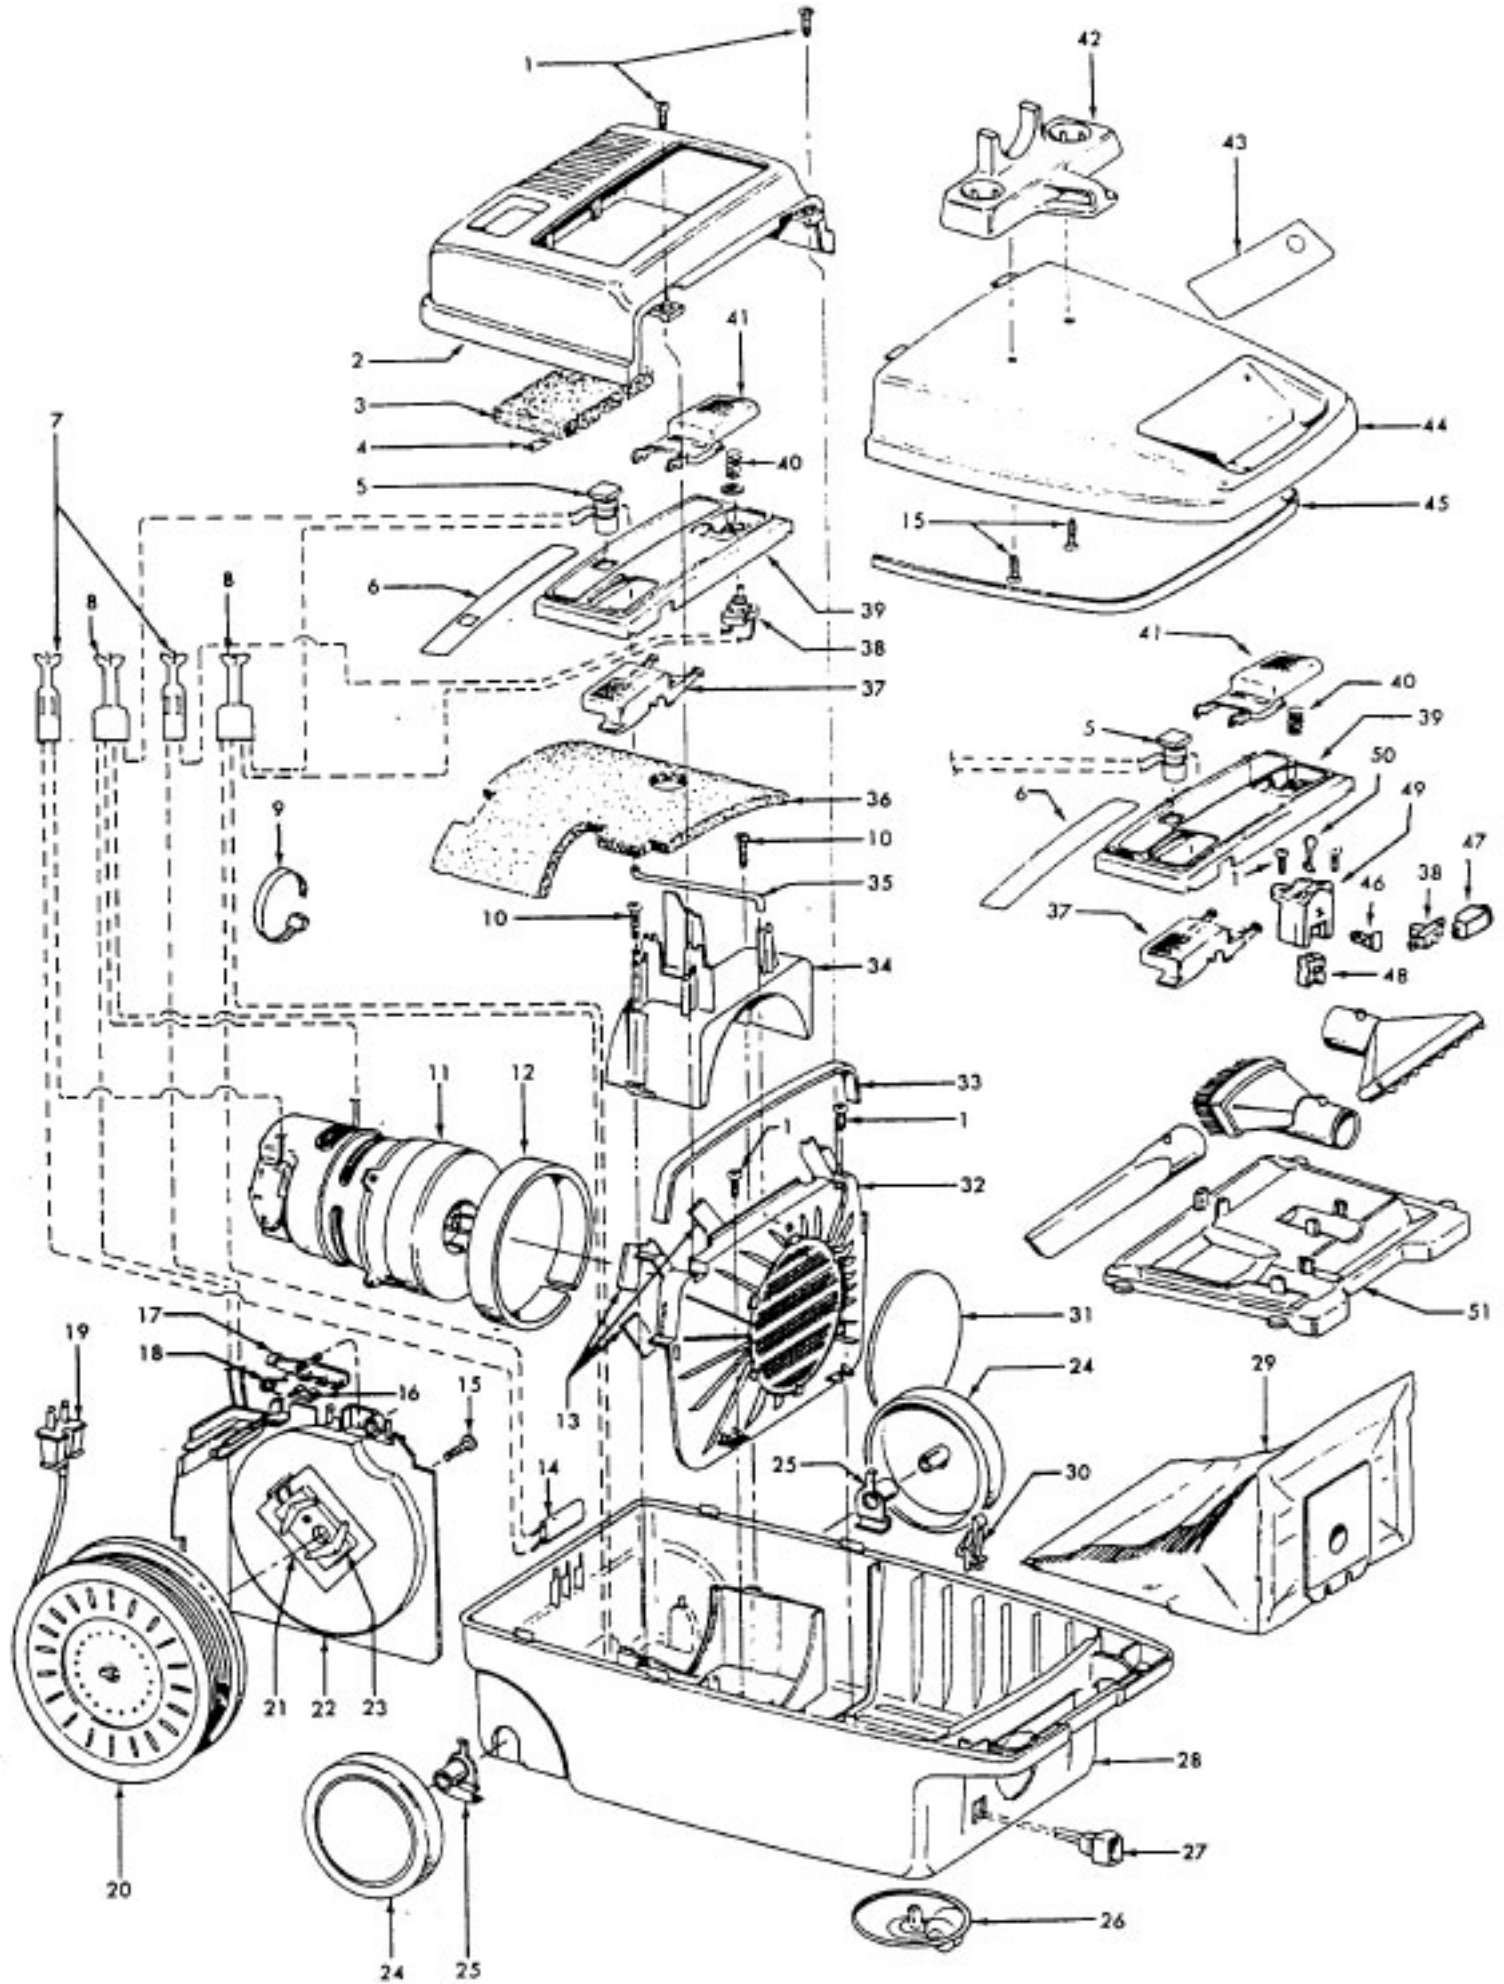

This Owner's Manual is provided and hosted by Appliance Factory Parts.

HOOVER S3269-060 Owner's Manual

[Shop genuine replacement parts for HOOVER
S3269-060](#)

[Find Your HOOVER Vacuum Cleaner Parts - Select From 1456 Models](#)

----- Manual continues below part list -----

Available Replacement Parts for HOOVER S3269-060

H-4010028K	BAG OEM HOOVER (3 PACK) K
H-43414073	Floor brush.
H-43414064	DUSTING BRUSH (ONE PEICE)
HR-5000	EXTENSION TUBE

Spirit

Models S3269, S3269-036, S3269-060, S3269-070

Ref. No.	Part No.	Description
1	21447041	Screw
2	37195074	Motor Cover - AG - S3269, S3269-036, S3269-070
3	34163003	Diffuser
4	21366004	Speed Nut
5	27343212	Bag Indicator
6	51331007	Nameplate
7	12227	Insulated Terminal (2 Wire)
8	18972	Insulated Terminal (3 Wire)
9	27479307	Wire Tie
10	21447072	Screw
11	43578051	Motor - 3.1 - S3269, S3269-060 - (P-156)
	43578070	Motor - 3.6 - (P-1 56)
	43578069	Motor - 4.0 - S3269-036, S3269-070 - (P-156)
12	34143003	Seal
13	34132015	Pad
14	47534018	Thermal Protector
15	21447003	Screw - 5/8
	21447072	Screw - 7/8
16	36222008	Brake Pad
17	38458008	Brake Arm
18	38353009	Spring
19	46383311	Cord - AG - 20
	164123	Terminal
20	46831106	Cord Reel
21	34165004	Insulator
22	37215170	Cord Reel Support - AG
23	47348076	Brush Block
24	38522061	Wheel - AG
25	38511015	Wheel Bearing
26	41432040	Wheel Carrier
27	46326079	Receptacle Assem. - AG
28	37231052	Main Body - KS - S3269
	37231072	Main Body - AAP - S3269-036, S3269-060, S3269-070
29	4010028K	Paper Bag - 3 Pk.
30	36151015	Latch
31	31114010	Filter
32	36426014	Bulkhead
33	34133007	Seal
34	36321012	Motor Retainer
35	31727025	Vent Tube
36	34287021	Muffler
37	38422124	Cord Reel Pedal - AG
38	28212026	Switch - Push
	28177019	Switch - Slide
39	37214092	Control Panel - KS
	37214138	Control Panel - Push Switch - AAP - S3269, S3269-036, S3269-060
	37214143	Control Panel - Slide Switch - AAP - S3269-036, S3269-070
40	38314002	Spring - Push Switch