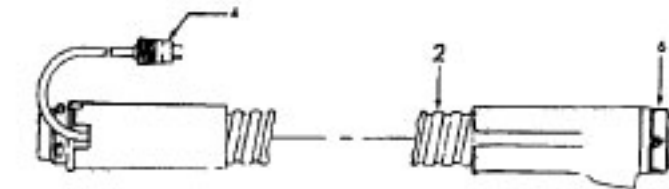

Cleaning Tools

Spirit & Celebrity

Ref. No.	Part No.	Description
1	43433085	Hose - AAP - Celebrity
2	43433032	Hose - JM - Spirit - 5-1/2'
3	43433067	Hose - AAP - Spirit - 5-1/2'
	43433081	Hose - MV -S/C- Spirit - 5-1/2'
	43433084	Hose - AAP - S/C - Spirit - 7'
	43433111	Hose - 2W - AG -S/C - Spirit
4	46321076	Cord Repair Kit
5	34777005	Suction Reg. Control - AG
	34777007	Suction Reg. Control - MV
6	36153009	Latch Ring - AG
7	43468055	Hose Tube - BL - 14
8	43453086	Extension Tube - BL - 22
	43453035	Extension Tube - AX - 22
	43453052	Extension Tube - 20 - AX (Gray Clip)
	43453058	Extension Tube - BL - 20 (Gray Clip)
9	3863801P	Extension Tube -Poly - AG
10	43453027	Extension Tube
11	43414073	Floor Brush - AG
12	38614023	Furniture Nozzle - 1 Pc. - 17
	43414057	Furniture Nozzle - AG
	38614024	Furniture Nozzle - AG
13	43414064	Dusting Brush - AG
14	38617017	Crevice Tool - AG
15	43414015	Furniture Brush - JM
	43414016	Furniture Brush - AG
16	38644040	Swivel Connector - JM
	38644020	Swivel Connector - AG
17	33712007	Split Ring
18	48447001	Brush Back
19	12845JM	Gasket
20	12783	Rivet
21	36171008	Cord Clip - MV
	36171005	Cord Clip - AG
22	13275	Screw
23	13142AG	Suction Control
24	13257BZ	Support