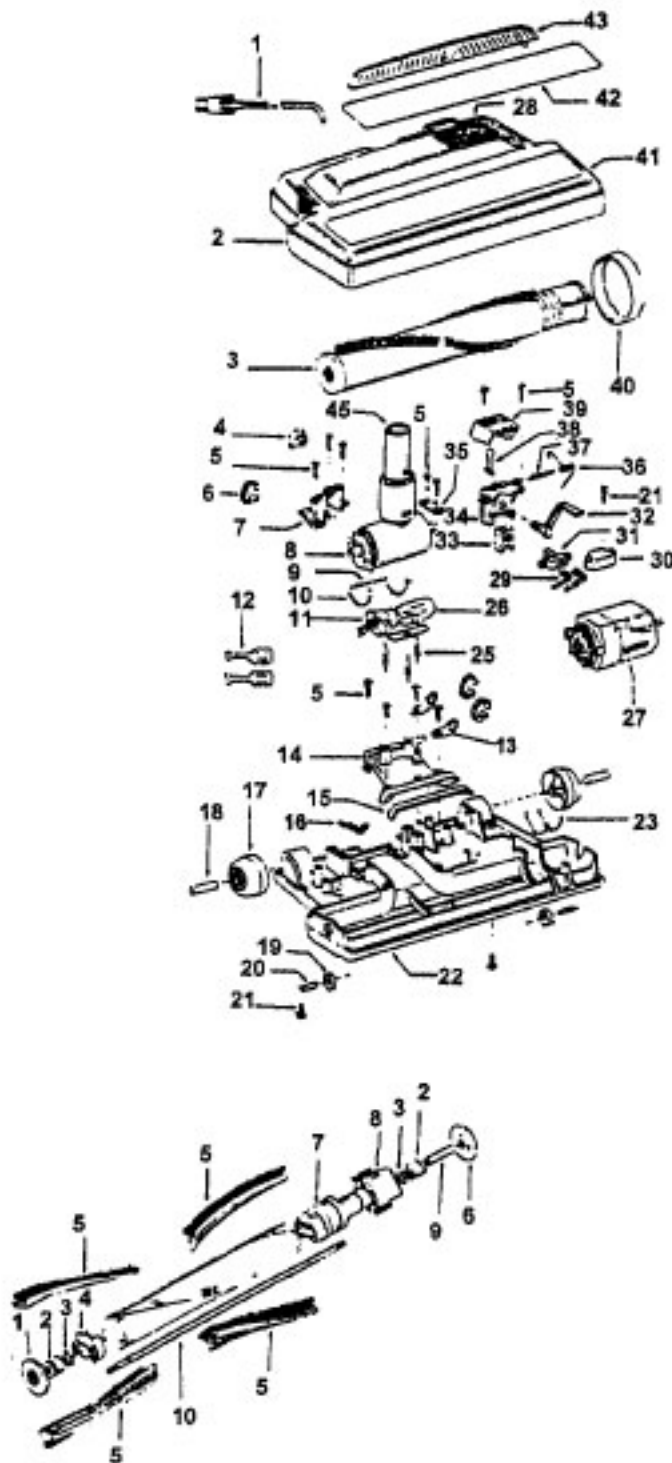

Power Nozzle:
48438024 - MX - S3269, S3271, S3475
+48438037 - LZ - S3427

Models S3269, S3271, S3427, S3475

Agitator 48416030

1	48495AY	Thread Guard
2	43267002	Bearing
3	21347003	Washer
4	36422001	End
5	48445017	Agitator Brush
6	41435018	Thread Guard
7	38537008	End Pulley
8	48418001	Brush Ring
9	31722019	Spacer
10	32724005	Shaft

Ref. No.	Part No.	Description
1	48438055	Power Nozzle -TF - 4.5' Cord
	46321088	Cord - 3.5'
	46321005	Attachment Cord
2	36231097	Furniture Guard - ML - S3269
	36231096	Furniture Guard - MY - S3271, S3475
	36231106	Furniture Guard - MW - S3427
3	48416030	Agitator - 4B
4	163768	Strain Relief
5	21447041	Screw
6	27479307	Wire Tie
7	36131029	Retainer Housing - LZ
	36131023	Retainer Housing - MX
	36131065	Retainer Housing - AAK
8	43461021	Nozzle Connector - AG
9	34112005	Seal
10	34337003	Seal
11	47171009	Lamp Socket
12	48969	Wire Nut
13	45517	Wire Holder
14	42256098	Duct Cover
15	34123017	Seal
16	35276001	Detent Spring
17	32175025	Wheel - AG
18	31523005	Wheel Shaft
19	32761001	Wheel
20	31522004	Wheel Shaft
21	21447007	Screw
22	42246121	Base Plate (Inc. items 17, 18, 19, 20, 23)
23	34337004	Lower Seal
	34378010	Upper Seal
25	36218005	Grommet
26	27317307	Lamp - 15
27	43177073	Motor
28	51865005	Indicator Lens
29	27666702	Terminal
30	37258082	Shield
31	281770KD	Switch
32	51151053	Indicator - PH
33	34381001	Switch Actuator
34	42262032	Housing
35	36131017	Retainer
36	38353007	Torsion Spring
37	31523006	Pivot Pin
38	38458002	Depressor
39	38433046	Switch Pedal - ML - S3269
	38433044	Switch Pedal - MY - S3271
	38433067	Switch Pedal - MW - S3427, S3475
40	38528011	Belt
41	42252189	Nozzle Body - AG - S3269, S3271, S3427
	42252186	Nozzle Body - AAK - S3475
42	52125084	Nameplate - S3269
	52125082	Nameplate - S3271
	52125091	Nameplate - S3427
	52125114	Nameplate - S3475
43	39383060	Lens
45	43457037	Swivel Tube - AG - S3271, S3475