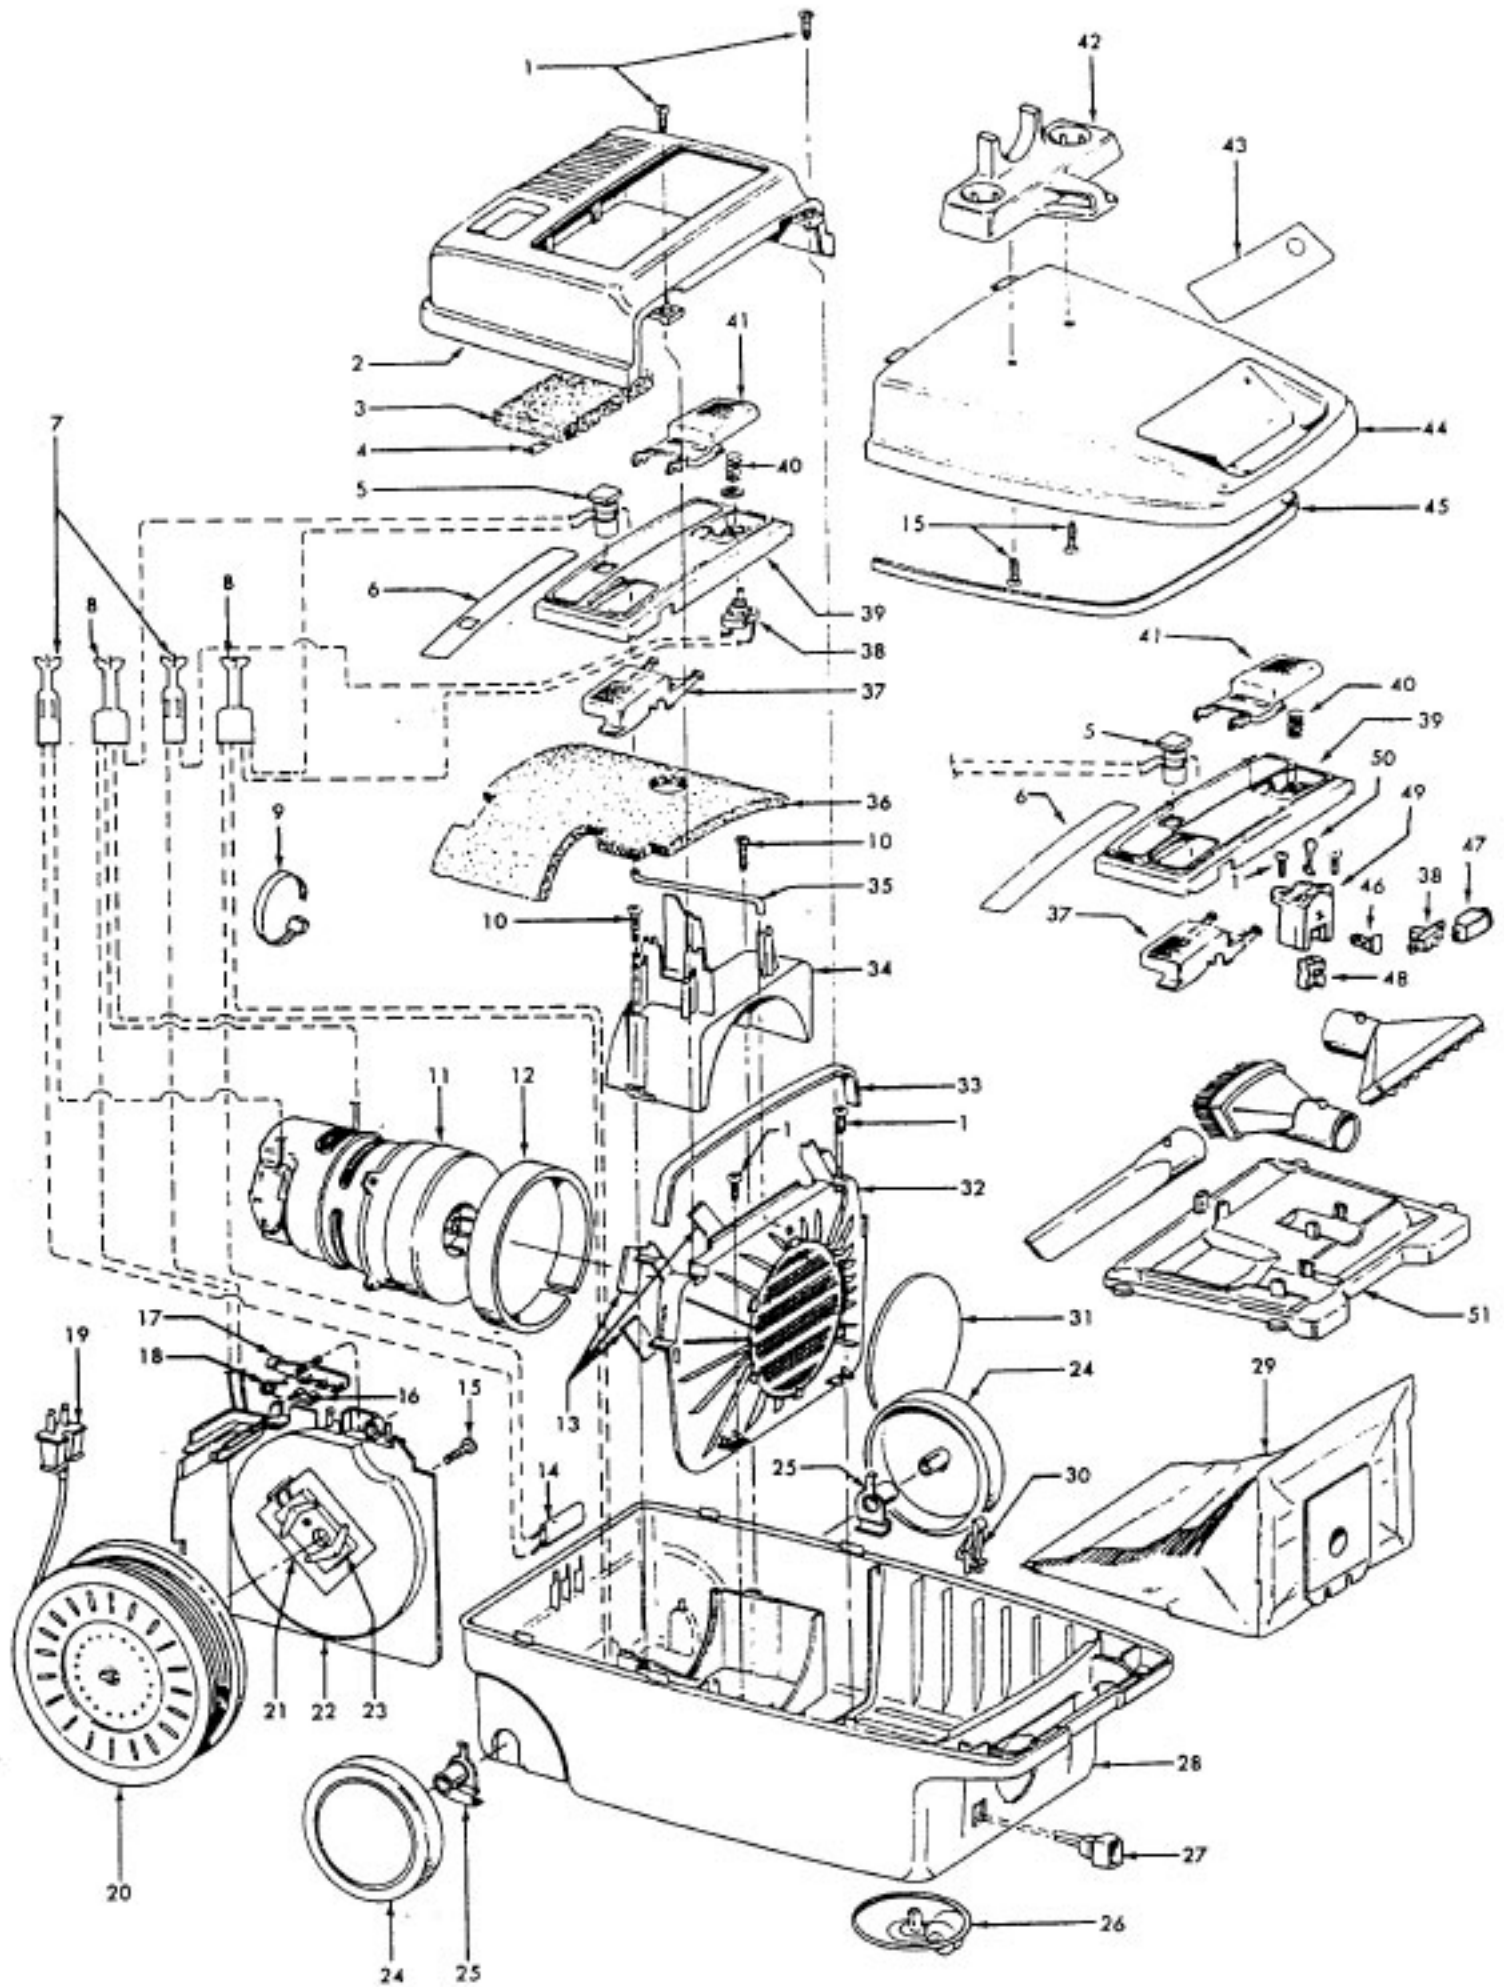

----- Manual continues below part list -----

Available Replacement Parts for HOOVER S3269-070

H-4010028K	BAG OEM HOOVER (3 PACK) K
H-43414073	Floor brush.
H-43414064	DUSTING BRUSH (ONE PEICE)
HR-5000	EXTENSION TUBE

Spirit

Models S3269, S3269-036, S3269-060, S3269-070

Ref. No.	Part No.	Description
1	21447041	Screw
2	37195074	Motor Cover - AG - S3269, S3269-036, S3269-070
3	34163003	Diffuser
4	21366004	Speed Nut
5	27343212	Bag Indicator
6	51331007	Nameplate
7	12227	Insulated Terminal (2 Wire)
8	18972	Insulated Terminal (3 Wire)
9	27479307	Wire Tie
10	21447072	Screw
11	43578051	Motor - 3.1 - S3269, S3269-060 - (P-156)
	43578070	Motor - 3.6 - (P-1 56)
	43578069	Motor - 4.0 - S3269-036, S3269-070 - (P-156)
12	34143003	Seal
13	34132015	Pad
14	47534018	Thermal Protector
15	21447003	Screw - 5/8
	21447072	Screw - 7/8
16	36222008	Brake Pad
17	38458008	Brake Arm
18	38353009	Spring
19	46383311	Cord - AG - 20
	164123	Terminal
20	46831106	Cord Reel
21	34165004	Insulator
22	37215170	Cord Reel Support - AG
23	47348076	Brush Block
24	38522061	Wheel - AG
25	38511015	Wheel Bearing
26	41432040	Wheel Carrier
27	46326079	Receptacle Assem. - AG
28	37231052	Main Body - KS - S3269
	37231072	Main Body - AAP - S3269-036, S3269-060, S3269-070
29	4010028K	Paper Bag - 3 Pk.
30	36151015	Latch
31	31114010	Filter
32	36426014	Bulkhead
33	34133007	Seal
34	36321012	Motor Retainer
35	31727025	Vent Tube
36	34287021	Muffler
37	38422124	Cord Reel Pedal - AG
38	28212026	Switch - Push
	28177019	Switch - Slide
39	37214092	Control Panel - KS
	37214138	Control Panel - Push Switch - AAP - S3269, S3269-036, S3269-060
	37214143	Control Panel - Slide Switch - AAP - S3269-036, S3269-070
40	38314002	Spring - Push Switch