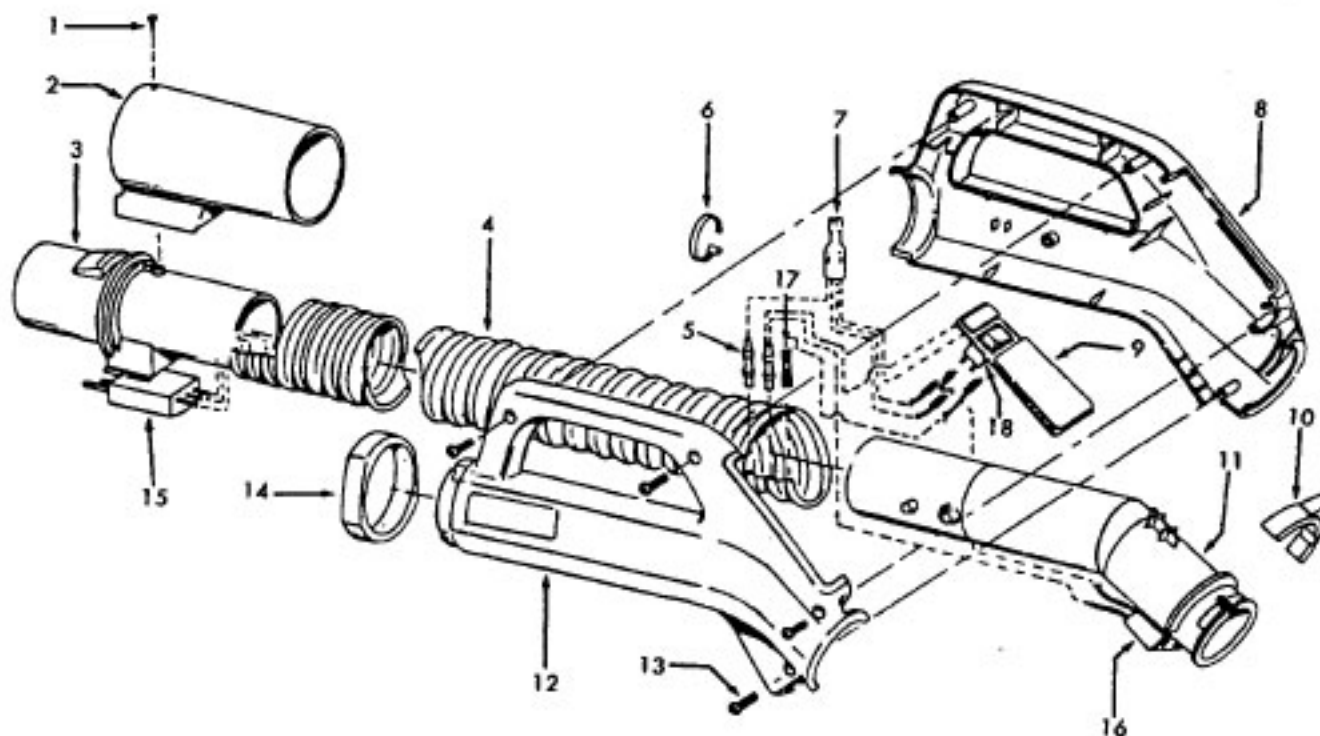

Agitator 48416009

1	41435018	Thread Guard
2	43267002	Bearing
3	21347003	Washer
4	36422001	End
5	48445017	Agitator Brush - 6M
6	160070	Shaft
8	38537002	End Pulley
9	41435021	Thread Guard

Ref. No.	Part No.	Description
1	21429406	Screw
2	168038	Brush Carrier
3	168506-	Brush Holder
4	38353004	Spring
5	167679	Carbon Brush
6	169702BZ	Bushing
7	36112003	Bolt
8	42192016	Motor Housing
9	21345116	Spring Washer
10	21312778	Thrust Washer
11	24198002	Star Ring
12	45311048	Field Coil
13	44765185	Armature
14	36322012	Motor Mount
15	43551013	Diffuser
16	31148009	Spacer
17	21312701	Washer
18	43566017	Fan
19	42192033	Interstage
20	31743003	Spacer
21	33426001	Nut
22	37196087	Fan Cover

Dimension Hose
43433087 + Hose - 2W - AAP 7-1/2'
43433080 Hose - 2W - AAB 6'

Ref. No.	Part No.	Description
1	36153009 34777007	Latch Ring Suction Regulator- MV

Ref. No.	Part No.	Description	Ref. No.	Part No.	Description
	43433025	Hose - 3W - MV	10	36153029	Latch Ring
	43433082	Hose - 3W - MV	11	38646034	Inner Tube
1	21124102	Drive Screw	12	48663161	Grip - RH - MV
2	38634067	Grip - MV		39461007	Grip - RH - MV - (43433025)
3	38638030	Hose Connector	13	21447124	Screw
4	43431014	Hose - 3W	14	36131087	Retainer Ring
5	31712006	Insulating Sleeve	15	46521008	Plug - 3 Pin
6	27479307	Wire Tie	16	46325024	Connector Repair Kit - (43433082 Only)
7	12227	Insulated Terminal	17	27613003	Wire Slice
8	48663161	Grip - LH - MV	18	28161051	Switch
	39461008	Grip - LH - MV - (43433025)			
9	47551025	Grip Control Panel - AG (incl. Items 6, 7, 17)			