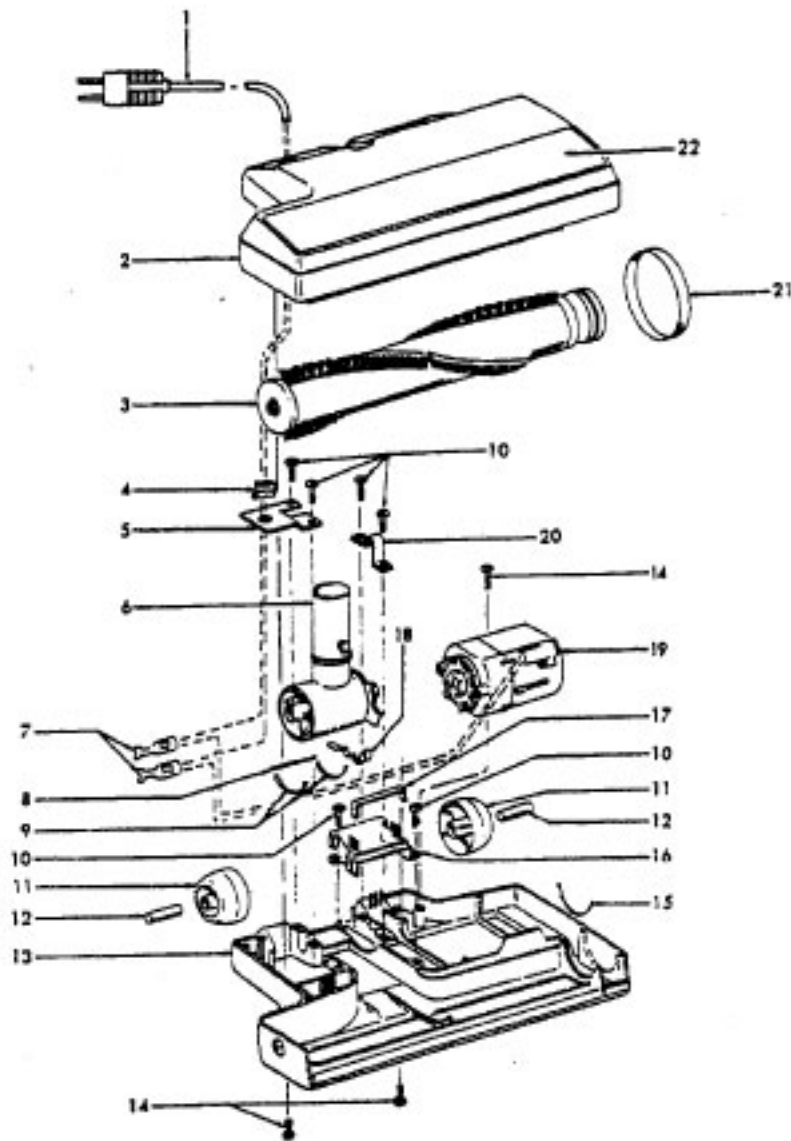

Power Nozzle

Model S3273

Ref. No.	Part No.	Description
1	46321088	Cord - 3.5'
2	42252174	Nozzle Body - AAP
3	48416009	Agitator
4	163768	Strain Relief
5	34663003	Bracket - RH
6	43482024	Nozzle Connector - LZ
7	48969	Wire Nut
8	34112005	Seal
9	34337003	Seal
10	21447041	Screw
11	32175025	Wheel - AG
12	31523005	Wheel Shaft
13	42246120	Base Plate
14	21447007	Screw
15	34337004	Seal
16	42256090	Duct Cover
17	34123015	Duct Cover Seal
18	35276001	Detent Spring
19	43177073	Motor
20	35271001	Bracket - LH
21	38528011	Bolt
22	52125088	Nameplate

Dimension Hose
43433087 + Hose - 2W - AAP 7-1/2'
43433080 Hose - 2W - AAB 6'

Ref. No.	Part No.	Description
1	36153009 34777007	Latch Ring Suction Regulator- MV

Ref. No.	Part No.	Description	Ref. No.	Part No.	Description
	43433025	Hose - 3W - MV	10	36153029	Latch Ring
	43433082	Hose - 3W - MV	11	38646034	Inner Tube
1	21124102	Drive Screw	12	48663161	Grip - RH - MV
2	38634067	Grip - MV		39461007	Grip - RH - MV - (43433025)
3	38638030	Hose Connector	13	21447124	Screw
4	43431014	Hose - 3W	14	36131087	Retainer Ring
5	31712006	Insulating Sleeve	15	46521008	Plug - 3 Pin
6	27479307	Wire Tie	16	46325024	Connector Repair Kit - (43433082 Only)
7	12227	Insulated Terminal	17	27613003	Wire Slice
8	48663161	Grip - LH - MV	18	28161051	Switch
	39461008	Grip - LH - MV - (43433025)			
9	47551025	Grip Control Panel - AG (incl. Items 6, 7, 17)			