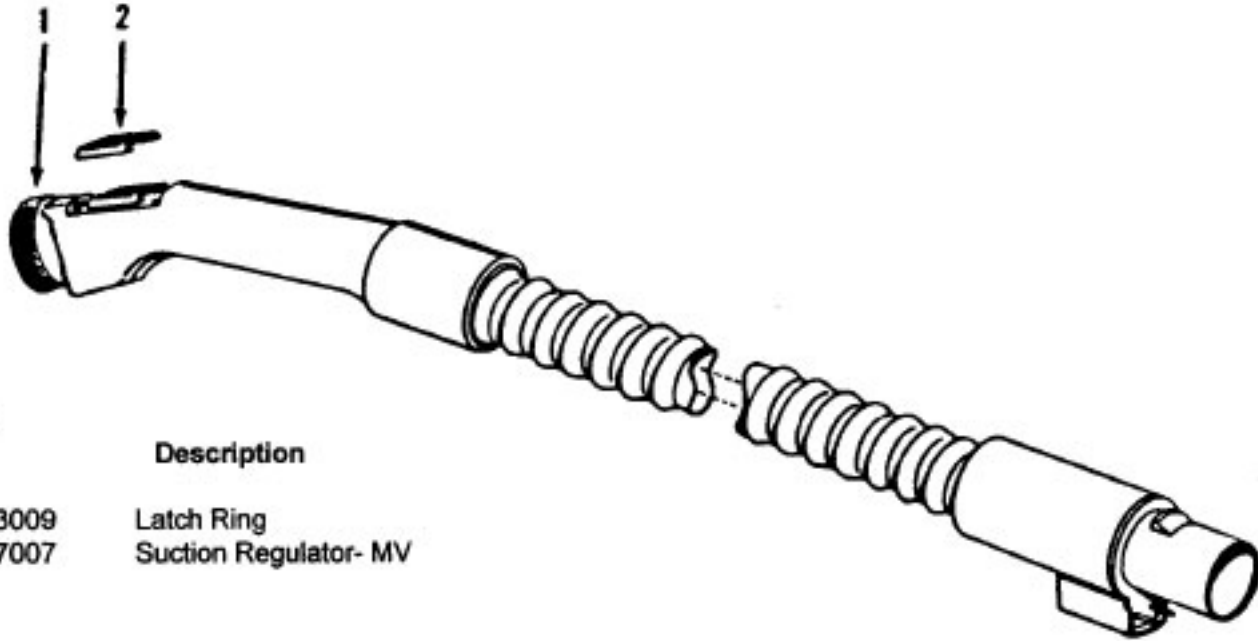

# Power Nozzle

Model S3273

Ref. No.	Part No.	Description
1	46321088	Cord - 3.5'
2	42252174	Nozzle Body - AAP
3	48416009	Agitator
4	163768	Strain Relief
5	34663003	Bracket - RH
6	43482024	Nozzle Connector - LZ
7	48969	Wire Nut
8	34112005	Seal
9	34337003	Seal
10	21447041	Screw
11	32175025	Wheel - AG
12	31523005	Wheel Shaft
13	42246120	Base Plate
14	21447007	Screw
15	34337004	Seal
16	42256090	Duct Cover
17	34123015	Duct Cover Seal
18	35276001	Detent Spring
19	43177073	Motor
20	35271001	Bracket - LH
21	38528011	Bolt
22	52125088	Nameplate

**Dimension Hose**  
**43433087 + Hose - 2W - AAP 7-1/2'**  
**43433080 Hose - 2W - AAB 6'**

Ref. No.	Part No.	Description
1	36153009 34777007	Latch Ring Suction Regulator- MV

Ref. No.	Part No.	Description	Ref. No.	Part No.	Description
	43433025	Hose - 3W - MV	10	36153029	Latch Ring
	43433082	Hose - 3W - MV	11	38646034	Inner Tube
1	21124102	Drive Screw	12	48663161	Grip - RH - MV
2	38634067	Grip - MV		39461007	Grip - RH - MV - (43433025)
3	38638030	Hose Connector	13	21447124	Screw
4	43431014	Hose - 3W	14	36131087	Retainer Ring
5	31712006	Insulating Sleeve	15	46521008	Plug - 3 Pin
6	27479307	Wire Tie	16	46325024	Connector Repair Kit - (43433082 Only)
7	12227	Insulated Terminal	17	27613003	Wire Slice
8	48663161	Grip - LH - MV	18	28161051	Switch
	39461008	Grip - LH - MV - (43433025)			
9	47551025	Grip Control Panel - AG (incl. Items 6, 7, 17)			