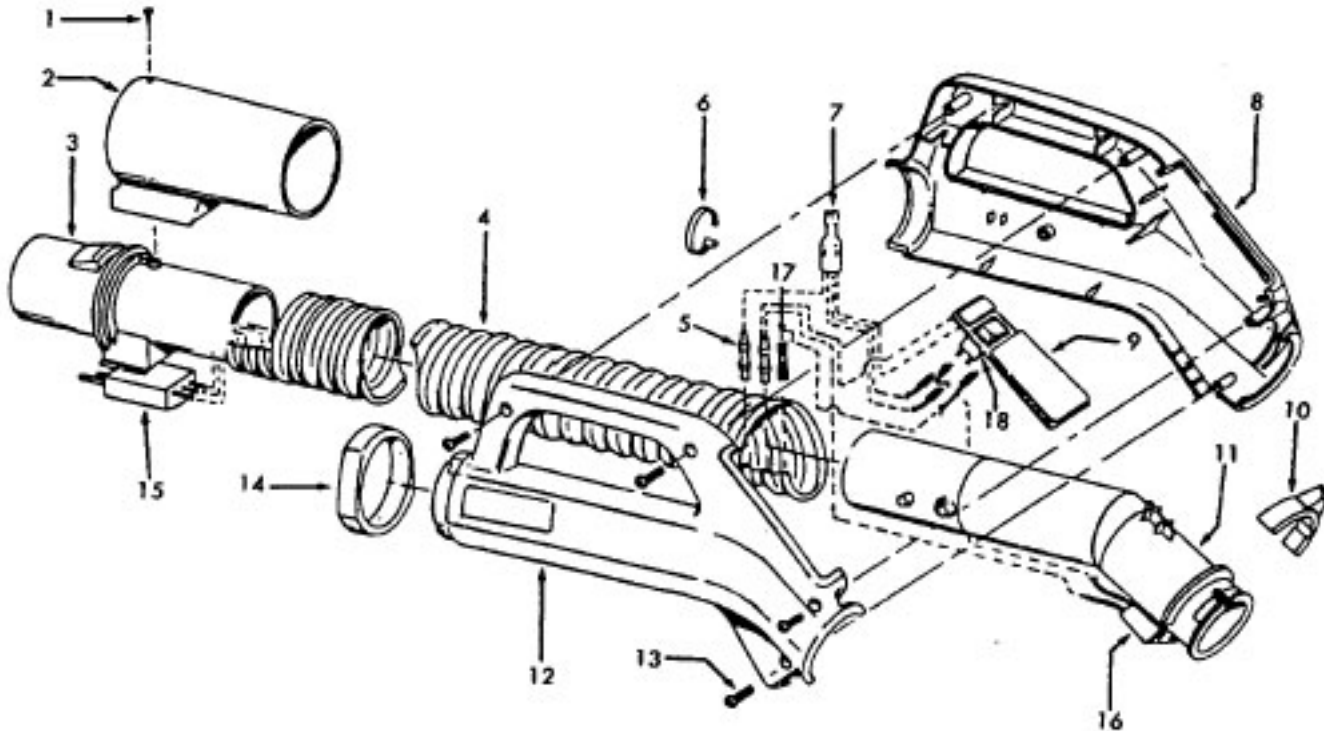

## Agitator 48416009

1	41435018	Thread Guard
2	43267002	Bearing
3	21347003	Washer
4	36422001	End
5	48445017	Agitator Brush - 6M
6	160070	Shaft
8	38537002	End Pulley
9	41435021	Thread Guard

Ref. No.	Part No.	Description
1	21429406	Screw
2	168038	Brush Carrier
3	168506-	Brush Holder
4	38353004	Spring
5	167679	Carbon Brush
6	169702BZ	Bushing
7	36112003	Bolt
8	42192016	Motor Housing
9	21345116	Spring Washer
10	21312778	Thrust Washer
11	24198002	Star Ring
12	45311048	Field Coil
13	44765185	Armature
14	36322012	Motor Mount
15	43551013	Diffuser
16	31148009	Spacer
17	21312701	Washer
18	43566017	Fan
19	42192033	Interstage
20	31743003	Spacer
21	33426001	Nut
22	37196087	Fan Cover

**Dimension Hose**  
**43433087 + Hose - 2W - AAP 7-1/2'**  
**43433080 Hose - 2W - AAB 6'**

Ref. No.	Part No.	Description
1	36153009 34777007	Latch Ring Suction Regulator- MV

Ref. No.	Part No.	Description	Ref. No.	Part No.	Description
	43433025	Hose - 3W - MV	10	36153029	Latch Ring
	43433082	Hose - 3W - MV	11	38646034	Inner Tube
1	21124102	Drive Screw	12	48663161	Grip - RH - MV
2	38634067	Grip - MV		39461007	Grip - RH - MV - (43433025)
3	38638030	Hose Connector	13	21447124	Screw
4	43431014	Hose - 3W	14	36131087	Retainer Ring
5	31712006	Insulating Sleeve	15	46521008	Plug - 3 Pin
6	27479307	Wire Tie	16	46325024	Connector Repair Kit - (43433082 Only)
7	12227	Insulated Terminal	17	27613003	Wire Slice
8	48663161	Grip - LH - MV	18	28161051	Switch
	39461008	Grip - LH - MV - (43433025)			
9	47551025	Grip Control Panel - AG (incl. Items 6, 7, 17)			