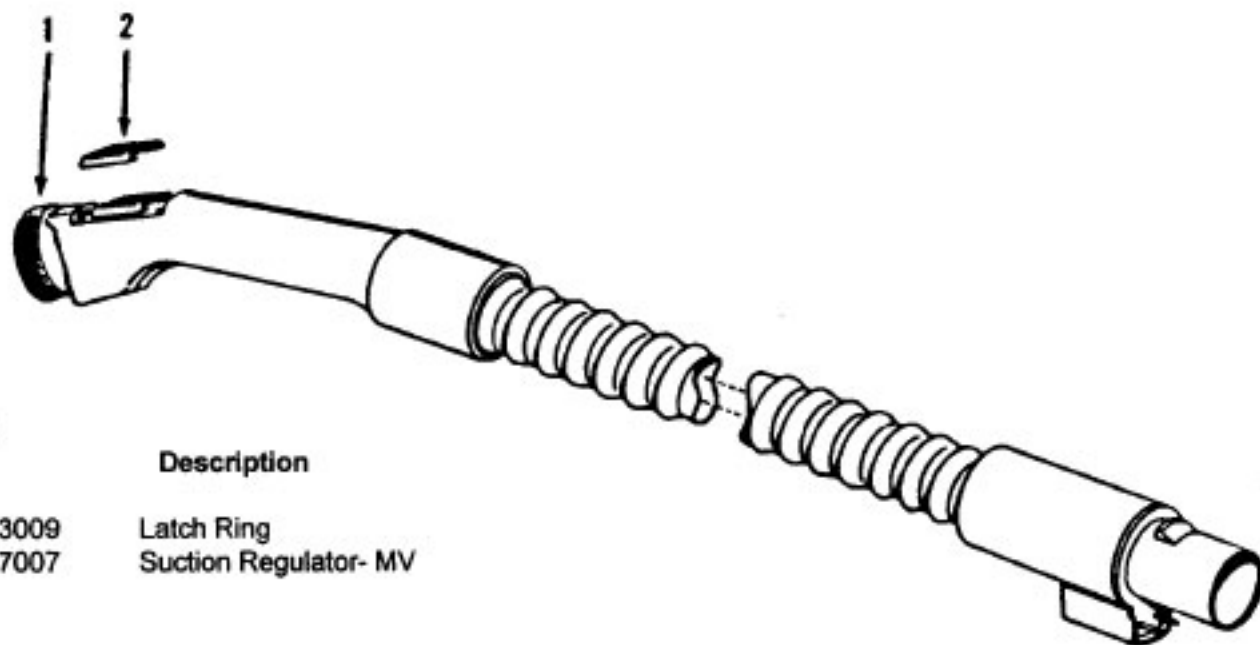

Power Nozzle

Model S3273

Ref. No.	Part No.	Description
1	46321088	Cord - 3.5'
2	42252174	Nozzle Body - AAP
3	48416009	Agitator
4	163768	Strain Relief
5	34663003	Bracket - RH
6	43482024	Nozzle Connector - LZ
7	48969	Wire Nut
8	34112005	Seal
9	34337003	Seal
10	21447041	Screw
11	32175025	Wheel - AG
12	31523005	Wheel Shaft
13	42246120	Base Plate
14	21447007	Screw
15	34337004	Seal
16	42256090	Duct Cover
17	34123015	Duct Cover Seal
18	35276001	Detent Spring
19	43177073	Motor
20	35271001	Bracket - LH
21	38528011	Bolt
22	52125088	Nameplate

Dimension Hose
43433087 + Hose - 2W - AAP 7-1/2'
43433080 Hose - 2W - AAB 6'

Ref. No.	Part No.	Description
1	36153009 34777007	Latch Ring Suction Regulator- MV

Ref. No.	Part No.	Description	Ref. No.	Part No.	Description
	43433025	Hose - 3W - MV	10	36153029	Latch Ring
	43433082	Hose - 3W - MV	11	38646034	Inner Tube
1	21124102	Drive Screw	12	48663161	Grip - RH - MV
2	38634067	Grip - MV		39461007	Grip - RH - MV - (43433025)
3	38638030	Hose Connector	13	21447124	Screw
4	43431014	Hose - 3W	14	36131087	Retainer Ring
5	31712006	Insulating Sleeve	15	46521008	Plug - 3 Pin
6	27479307	Wire Tie	16	46325024	Connector Repair Kit - (43433082 Only)
7	12227	Insulated Terminal	17	27613003	Wire Slice
8	48663161	Grip - LH - MV	18	28161051	Switch
	39461008	Grip - LH - MV - (43433025)			
9	47551025	Grip Control Panel - AG (incl. Items 6, 7, 17)			