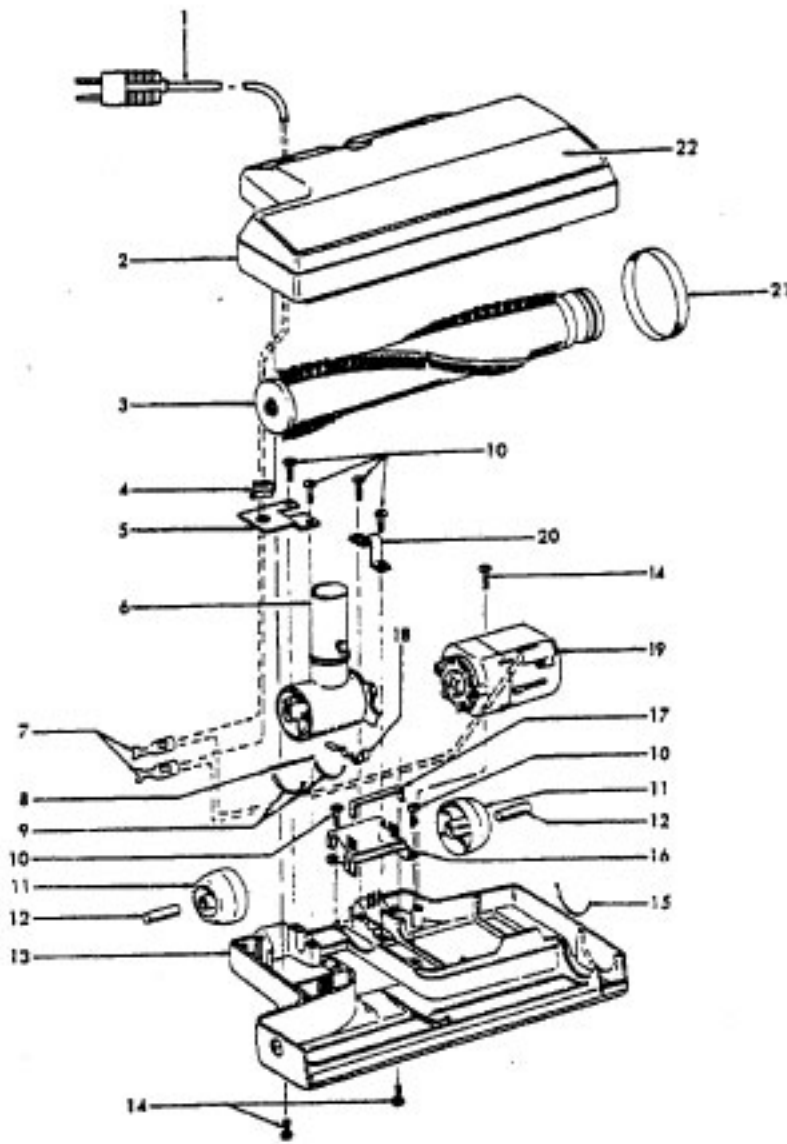

# Power Nozzle

Model S3273

Ref. No.	Part No.	Description
1	46321088	Cord - 3.5'
2	42252174	Nozzle Body - AAP
3	48416009	Agitator
4	163768	Strain Relief
5	34663003	Bracket - RH
6	43482024	Nozzle Connector - LZ
7	48969	Wire Nut
8	34112005	Seal
9	34337003	Seal
10	21447041	Screw
11	32175025	Wheel - AG
12	31523005	Wheel Shaft
13	42246120	Base Plate
14	21447007	Screw
15	34337004	Seal
16	42256090	Duct Cover
17	34123015	Duct Cover Seal
18	35276001	Detent Spring
19	43177073	Motor
20	35271001	Bracket - LH
21	38528011	Bolt
22	52125088	Nameplate