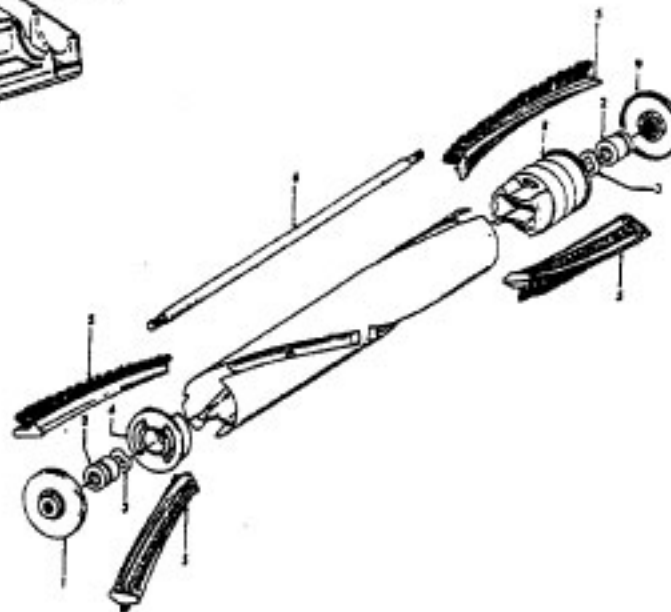

----- Manual continues below part list -----

Available Replacement Parts for HOOVER S3273

H-4010037M	HOOVER OEM PAPER BAG 3 PACK
H-38765006	Filter for Hoover 1 PACK, Aftermarket
H-43267002	AGITATOR BEARING ASM
H-43414073	Floor brush.
H-43414064	DUSTING BRUSH (ONE PEICE)
HR-5000	EXTENSION TUBE
HR-1050	BELT FOR HOOVER

Power Nozzle

Model S3273

Ref. No.	Part No.	Description
1	46321088	Cord - 3.5'
2	42252174	Nozzle Body - AAP
3	48416009	Agitator
4	163768	Strain Relief
5	34663003	Bracket - RH
6	43482024	Nozzle Connector - LZ
7	48969	Wire Nut
8	34112005	Seal
9	34337003	Seal
10	21447041	Screw
11	32175025	Wheel - AG
12	31523005	Wheel Shaft
13	42246120	Base Plate
14	21447007	Screw
15	34337004	Seal
16	42256090	Duct Cover
17	34123015	Duct Cover Seal
18	35276001	Detent Spring
19	43177073	Motor
20	35271001	Bracket - LH
21	38528011	Bolt
22	52125088	Nameplate

Dimension Hose
43433087 + Hose - 2W - AAP 7-1/2'
43433080 Hose - 2W - AAB 6'

Ref. No.	Part No.	Description
1	36153009 34777007	Latch Ring Suction Regulator- MV

Ref. No.	Part No.	Description	Ref. No.	Part No.	Description
	43433025	Hose - 3W - MV	10	36153029	Latch Ring
	43433082	Hose - 3W - MV	11	38646034	Inner Tube
1	21124102	Drive Screw	12	48663161	Grip - RH - MV
2	38634067	Grip - MV		39461007	Grip - RH - MV - (43433025)
3	38638030	Hose Connector	13	21447124	Screw
4	43431014	Hose - 3W	14	36131087	Retainer Ring
5	31712006	Insulating Sleeve	15	46521008	Plug - 3 Pin
6	27479307	Wire Tie	16	46325024	Connector Repair Kit - (43433082 Only)
7	12227	Insulated Terminal	17	27613003	Wire Slice
8	48663161	Grip - LH - MV	18	28161051	Switch
	39461008	Grip - LH - MV - (43433025)			
9	47551025	Grip Control Panel - AG (incl. Items 6, 7, 17)			