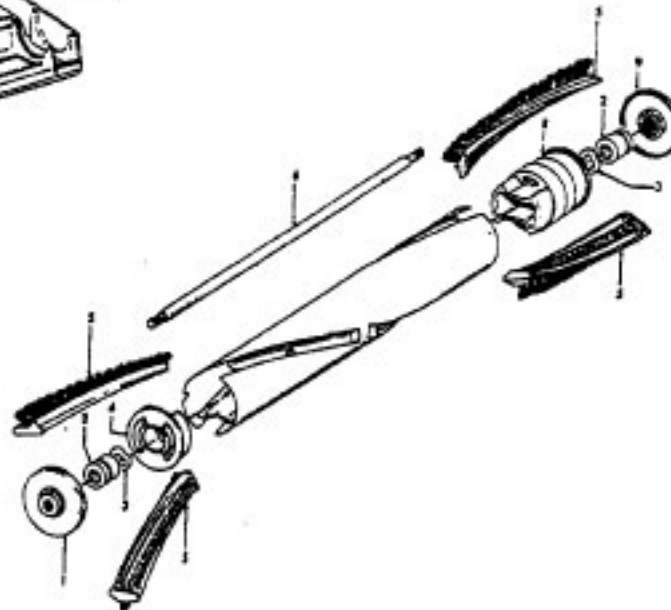

# Power Nozzle

Model S3273

Ref. No.	Part No.	Description
1	46321088	Cord - 3.5'
2	42252174	Nozzle Body - AAP
3	48416009	Agitator
4	163768	Strain Relief
5	34663003	Bracket - RH
6	43482024	Nozzle Connector - LZ
7	48969	Wire Nut
8	34112005	Seal
9	34337003	Seal
10	21447041	Screw
11	32175025	Wheel - AG
12	31523005	Wheel Shaft
13	42246120	Base Plate
14	21447007	Screw
15	34337004	Seal
16	42256090	Duct Cover
17	34123015	Duct Cover Seal
18	35276001	Detent Spring
19	43177073	Motor
20	35271001	Bracket - LH
21	38528011	Bolt
22	52125088	Nameplate