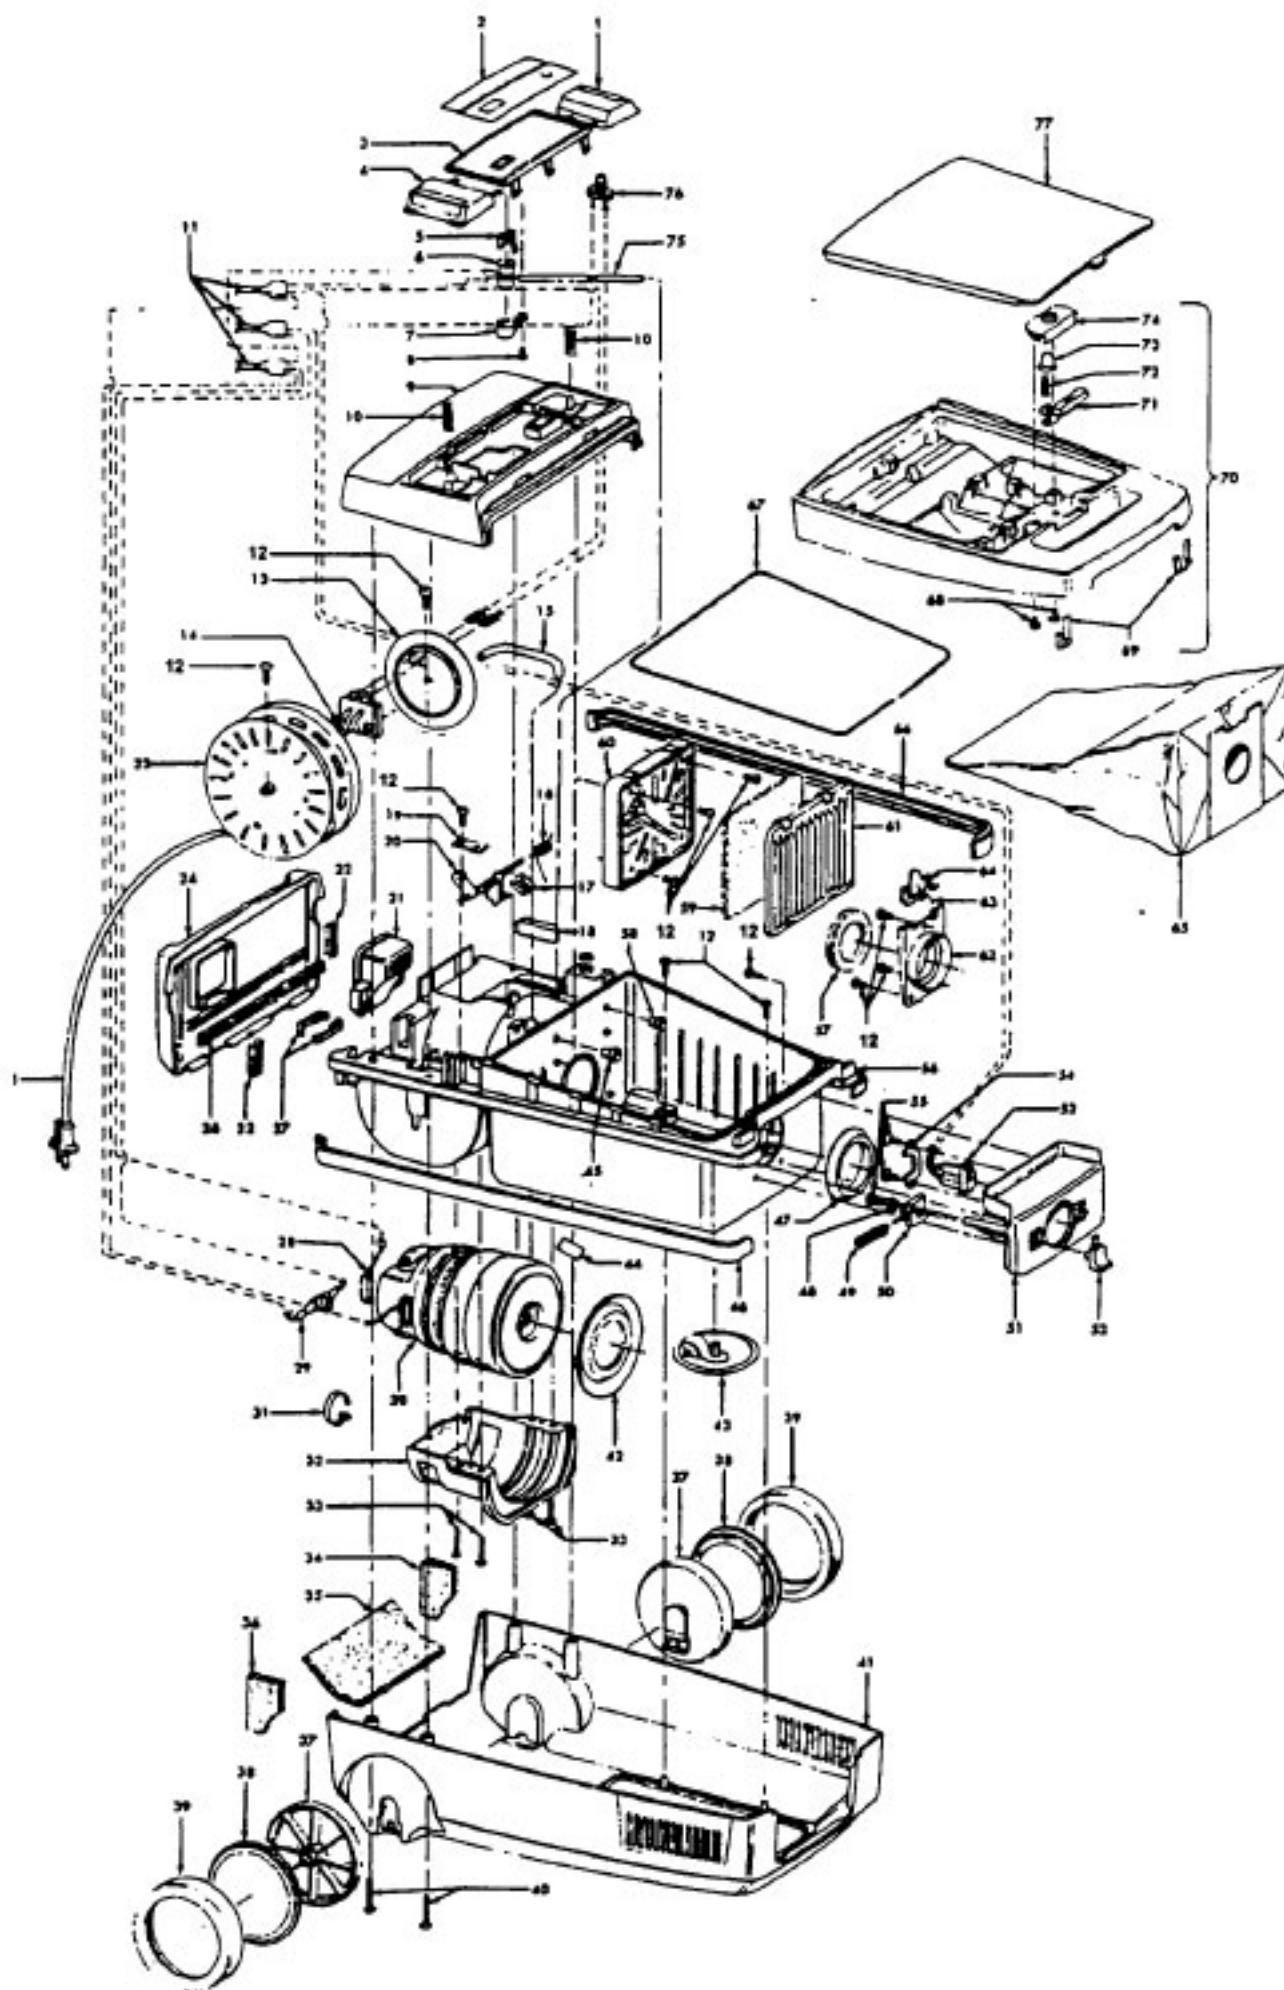

Power Nozzle

Model S3273

Ref. No.	Part No.	Description
1	46321088	Cord - 3.5'
2	42252174	Nozzle Body - AAP
3	48416009	Agitator
4	163768	Strain Relief
5	34663003	Bracket - RH
6	43482024	Nozzle Connector - LZ
7	48969	Wire Nut
8	34112005	Seal
9	34337003	Seal
10	21447041	Screw
11	32175025	Wheel - AG
12	31523005	Wheel Shaft
13	42246120	Base Plate
14	21447007	Screw
15	34337004	Seal
16	42256090	Duct Cover
17	34123015	Duct Cover Seal
18	35276001	Detent Spring
19	43177073	Motor
20	35271001	Bracket - LH
21	38528011	Bolt
22	52125088	Nameplate

Dimension Hose
43433087 + Hose - 2W - AAP 7-1/2'
43433080 Hose - 2W - AAB 6'

Ref. No.	Part No.	Description
1	36153009 34777007	Latch Ring Suction Regulator- MV

Ref. No.	Part No.	Description	Ref. No.	Part No.	Description
	43433025	Hose - 3W - MV	10	36153029	Latch Ring
	43433082	Hose - 3W - MV	11	38646034	Inner Tube
1	21124102	Drive Screw	12	48663161	Grip - RH - MV
2	38634067	Grip - MV		39461007	Grip - RH - MV - (43433025)
3	38638030	Hose Connector	13	21447124	Screw
4	43431014	Hose - 3W	14	36131087	Retainer Ring
5	31712006	Insulating Sleeve	15	46521008	Plug - 3 Pin
6	27479307	Wire Tie	16	46325024	Connector Repair Kit - (43433082 Only)
7	12227	Insulated Terminal	17	27613003	Wire Slice
8	48663161	Grip - LH - MV	18	28161051	Switch
	39461008	Grip - LH - MV - (43433025)			
9	47551025	Grip Control Panel - AG (incl. Items 6, 7, 17)			