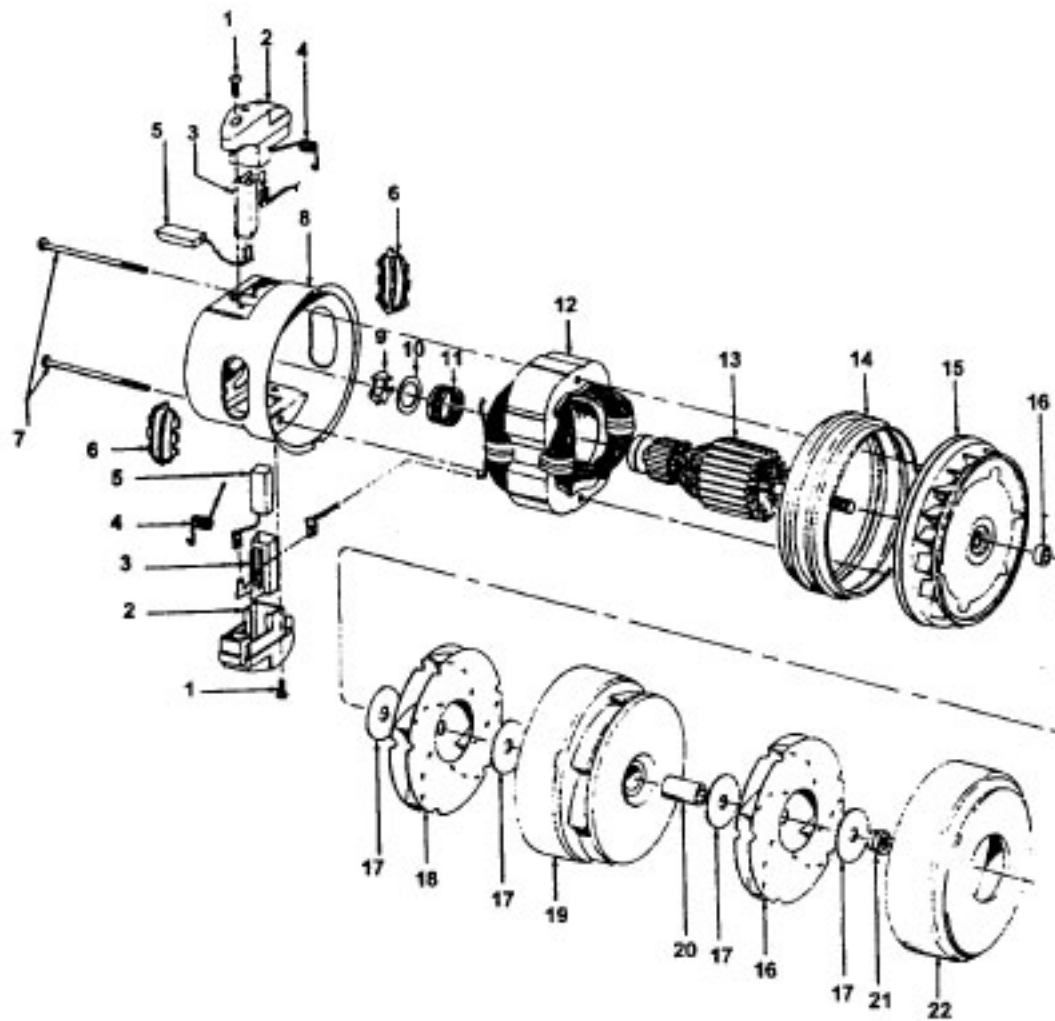

Ref. No.	Part No.	Description
1	21429406	Screw
2	168038	Brush Carrier
3	168506-	Brush Holder
4	38353004	Spring
5	167679	Carbon Brush
6	169702BZ	Bushing
7	36112003	Bolt
8	42192016	Motor Housing
9	21345116	Spring Washer
10	21312778	Thrust Washer
11	24198002	Star Ring
12	45311048	Field Coil
13	44765185	Armature
14	36322012	Motor Mount
15	43551013	Diffuser
16	31148009	Spacer
17	21312701	Washer
18	43566017	Fan
19	42192033	Interstage
20	31743003	Spacer
21	33426001	Nut
22	37196087	Fan Cover