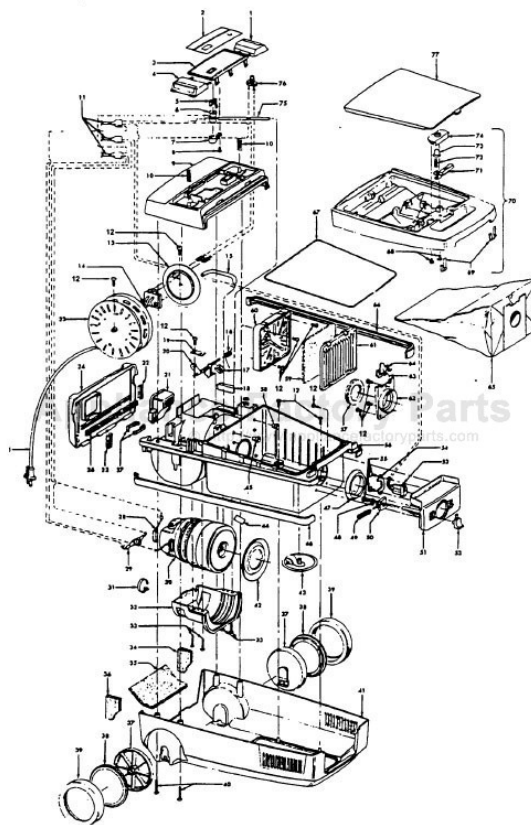

[Find Your HOOVER Vacuum Cleaner Parts - Select From 1456 Models](#)

----- Manual continues below part list -----