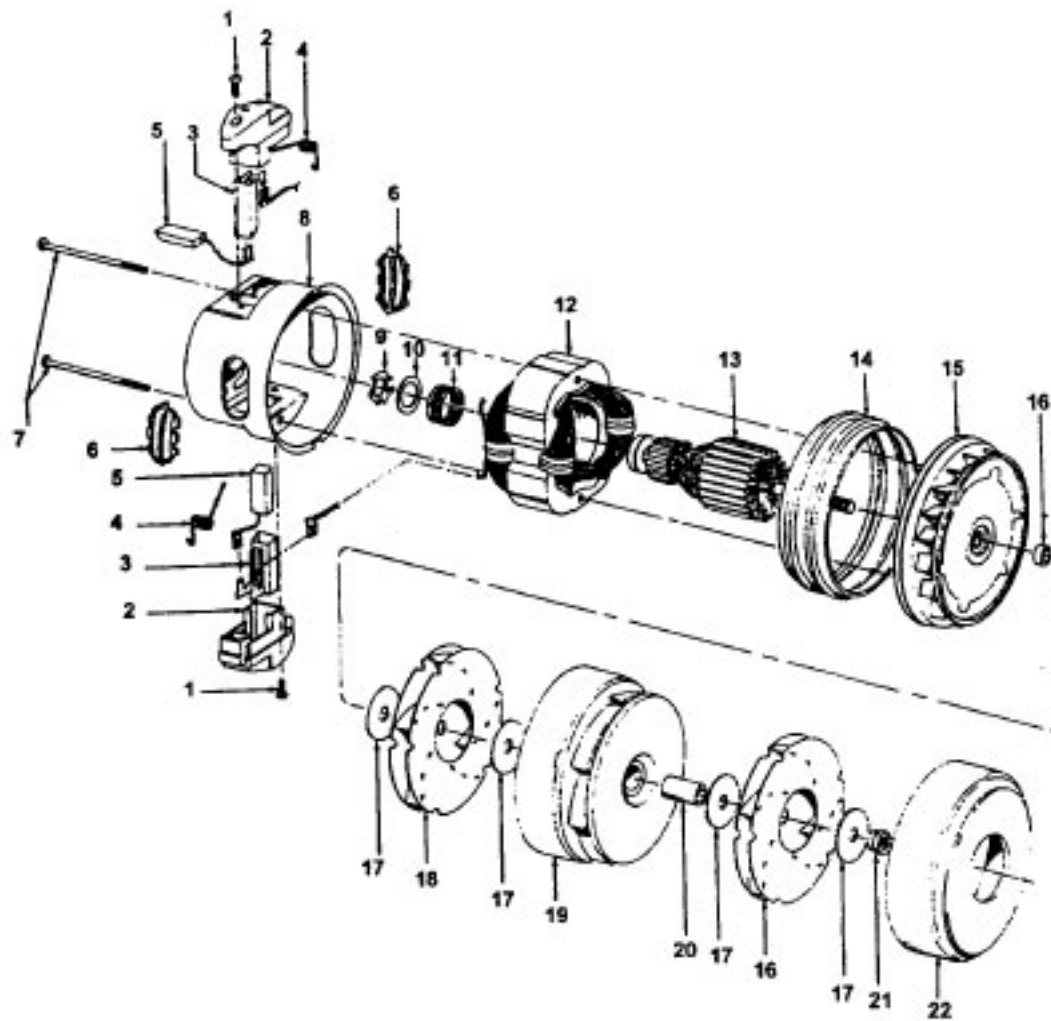

Ref. No.	Part No.	Description
1	21429406	Screw
2	168038	Brush Carrier
3	168506-	Brush Holder
4	38353004	Spring
5	167679	Carbon Brush
6	169702BZ	Bushing
7	36112003	Bolt
8	42192016	Motor Housing
9	21345116	Spring Washer
10	21312778	Thrust Washer
11	24198002	Star Ring
12	45311048	Field Coil
13	44765185	Armature
14	36322012	Motor Mount
15	43551013	Diffuser
16	31148009	Spacer
17	21312701	Washer
18	43566017	Fan
19	42192033	Interstage
20	31743003	Spacer
21	33426001	Nut
22	37196087	Fan Cover