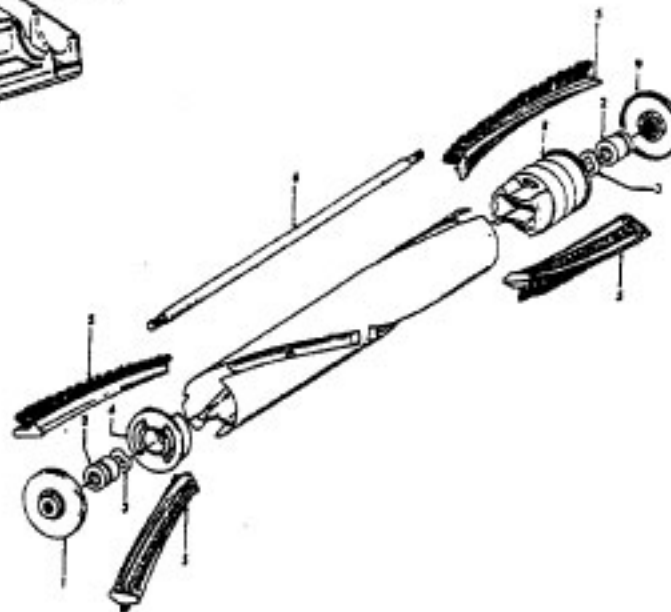

----- Manual continues below part list -----

Available Replacement Parts for HOOVER S3275

H-4010037M	HOOVER OEM PAPER BAG 3 PACK
H-38765006	Filter for Hoover 1 PACK, Aftermarket
H-43414073	Floor brush.
H-43414064	DUSTING BRUSH (ONE PEICE)
HR-5000	EXTENSION TUBE

Power Nozzle

Model S3273

Ref. No.	Part No.	Description
1	46321088	Cord - 3.5'
2	42252174	Nozzle Body - AAP
3	48416009	Agitator
4	163768	Strain Relief
5	34663003	Bracket - RH
6	43482024	Nozzle Connector - LZ
7	48969	Wire Nut
8	34112005	Seal
9	34337003	Seal
10	21447041	Screw
11	32175025	Wheel - AG
12	31523005	Wheel Shaft
13	42246120	Base Plate
14	21447007	Screw
15	34337004	Seal
16	42256090	Duct Cover
17	34123015	Duct Cover Seal
18	35276001	Detent Spring
19	43177073	Motor
20	35271001	Bracket - LH
21	38528011	Bolt
22	52125088	Nameplate

Dimension Hose
43433087 + Hose - 2W - AAP 7-1/2'
43433080 Hose - 2W - AAB 6'

Ref. No.	Part No.	Description
1	36153009 34777007	Latch Ring Suction Regulator- MV

Ref. No.	Part No.	Description	Ref. No.	Part No.	Description
	43433025	Hose - 3W - MV	10	36153029	Latch Ring
	43433082	Hose - 3W - MV	11	38646034	Inner Tube
1	21124102	Drive Screw	12	48663161	Grip - RH - MV
2	38634067	Grip - MV		39461007	Grip - RH - MV - (43433025)
3	38638030	Hose Connector	13	21447124	Screw
4	43431014	Hose - 3W	14	36131087	Retainer Ring
5	31712006	Insulating Sleeve	15	46521008	Plug - 3 Pin
6	27479307	Wire Tie	16	46325024	Connector Repair Kit - (43433082 Only)
7	12227	Insulated Terminal	17	27613003	Wire Slice
8	48663161	Grip - LH - MV	18	28161051	Switch
	39461008	Grip - LH - MV - (43433025)			
9	47551025	Grip Control Panel - AG (incl. Items 6, 7, 17)			