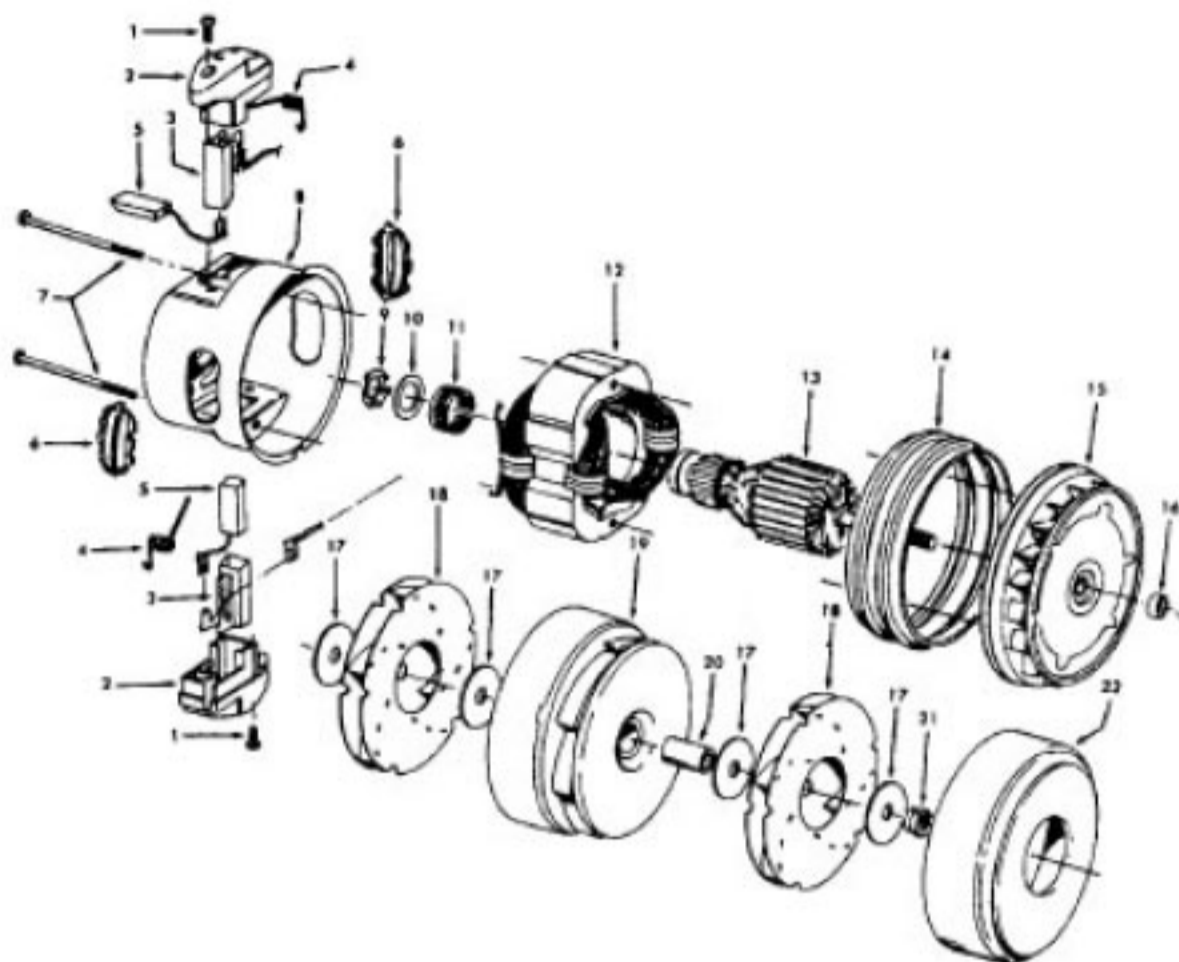

Motor 43578051 (3.1)
43578069 (4.0)

Ref. No.	Part No.	Description
1	21429406	Screw
2	168038AG	Brush Carrier
3	168506--	Brush Holder
4	38353004	Spring
5	167679	Carbon Brush
6	169702BZ	Bushing
7	36112003	Bolt 3.1
	21563061	Bolt 4.0
8	42192016	Motor Housing
9	21345116	Spring Washer
10	21312778	Thrust Washer
11	24198002	Star Ring
12	45311048	Field Coil 3.1
	45311022	Field Coil 4.0
13	44765185	Armature 3.1
	44765225	Armature 4.0
14	31195003	Motor Mount Insulator 3.1
	31195004	Motor Mount Insulator 4.0
15	43551013	Diffuser
16	31148009	Spacer
17	21312701	Washer
18	43566017	Fan
19	42192033	Interstage
20	31743003	Spacer
21	33426001	Nut
22	37196087	Fan Cover

Motor:

	43578051	43578069
	S3259	S3269-036
	S3269	S3269-070
	S3269-060	S3271-036
	S3271	S3271-070
	S3271-060	S3483
	S3295-031	S3485
	S3299-031	S3485-070
	S3405	S3487
	S3419	S3499
	S3423	S3501
	S3441-031	S3503
	S3441-070	S3505
	S3473	S3621
	S3475	S3629
	S3481	S3631
	S3627