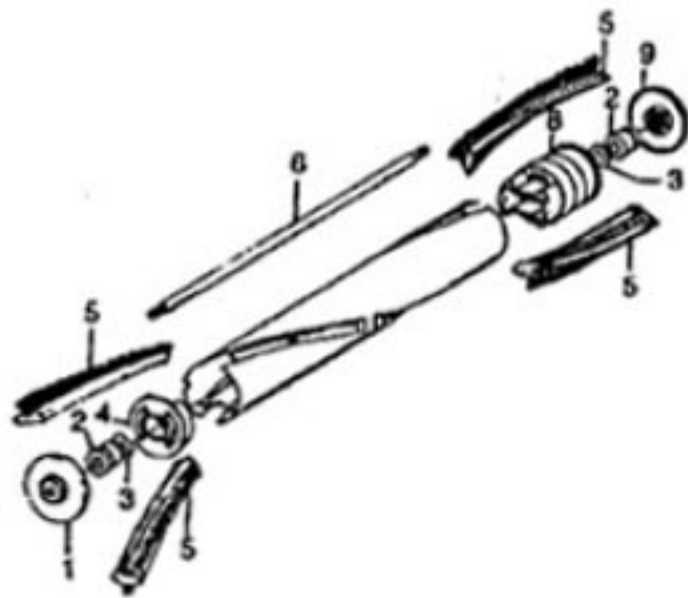

Agitator

Models S3181, S3189, S3191, S3193, S3195, S3195-030
S3199, S3201, S3209, S3211, S3213, S3217, S3219,
S3233, S3237, S3239, S3245, S3261, S3263, S3265
S3269, S3271, S3403, S3425, S3425-030

Ref. No.	Part No.	Description
1	41435018	Thread Guard
2	43267002	Bearing
3	21347003	Washer
4	38422001	End
5	41435023	End - S3425-060
5	48445017	Agitator Brush
6	160070	Shaft
8	38537002	End Pulley
9	41435021	Thread Guard
	48416009	Agitator - S3181, S3189, S3191, S3193, S3217, S3209, S3211, S3213, S3245, S3261, S3263, S3403, S3425-060