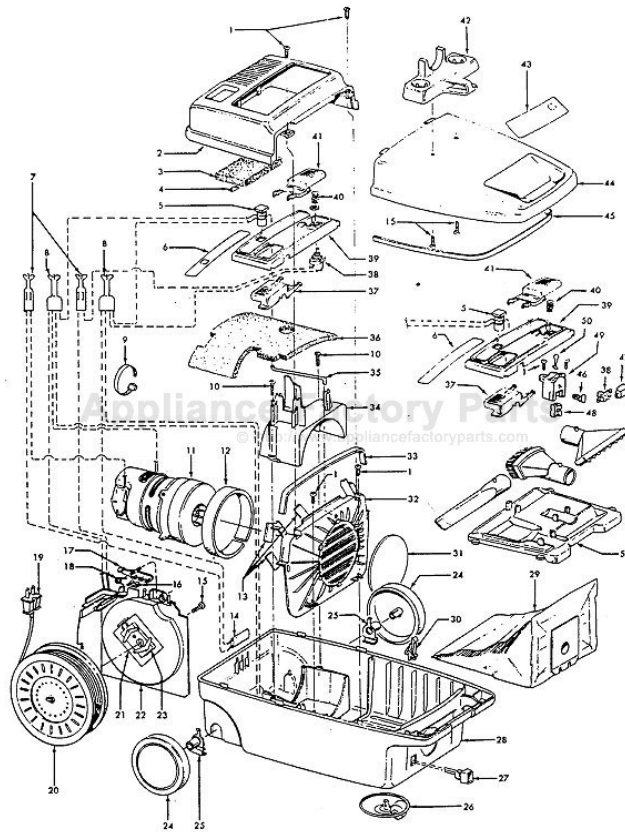

[Find Your HOOVER Vacuum Cleaner Parts - Select From 1456 Models](#)

----- Manual continues below part list -----