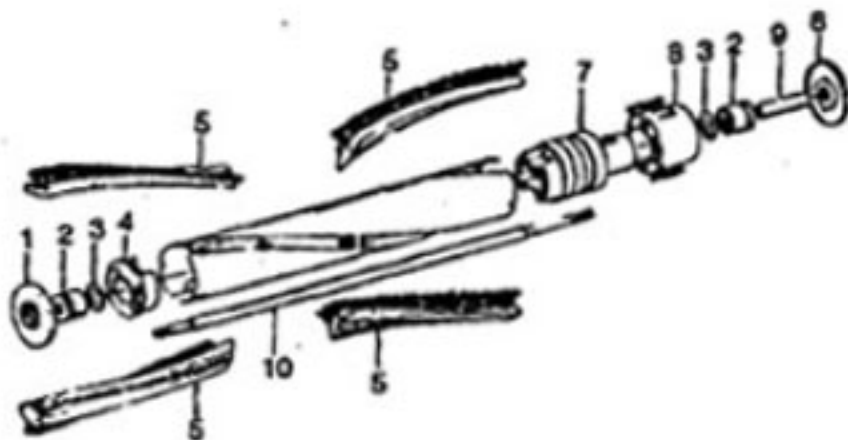

Ref. No.	Part No.	Description
1	48495AY	Thread Guard
2	43267002	Bearing
3	21347003	Washer
4	41435023	End
5	48445017	Agitator Brush
6	41435018	Thread Guard
7	38537008	End Pulley
8	48418001	Brush Ring
9	31722019	Spacer
10	32724005	Shaft
	48416030	Agitator Comp. - S3195, S3195-030, S3199, S3201, S3219, S3233, S3237, S3239, S3265, S3269, S3271