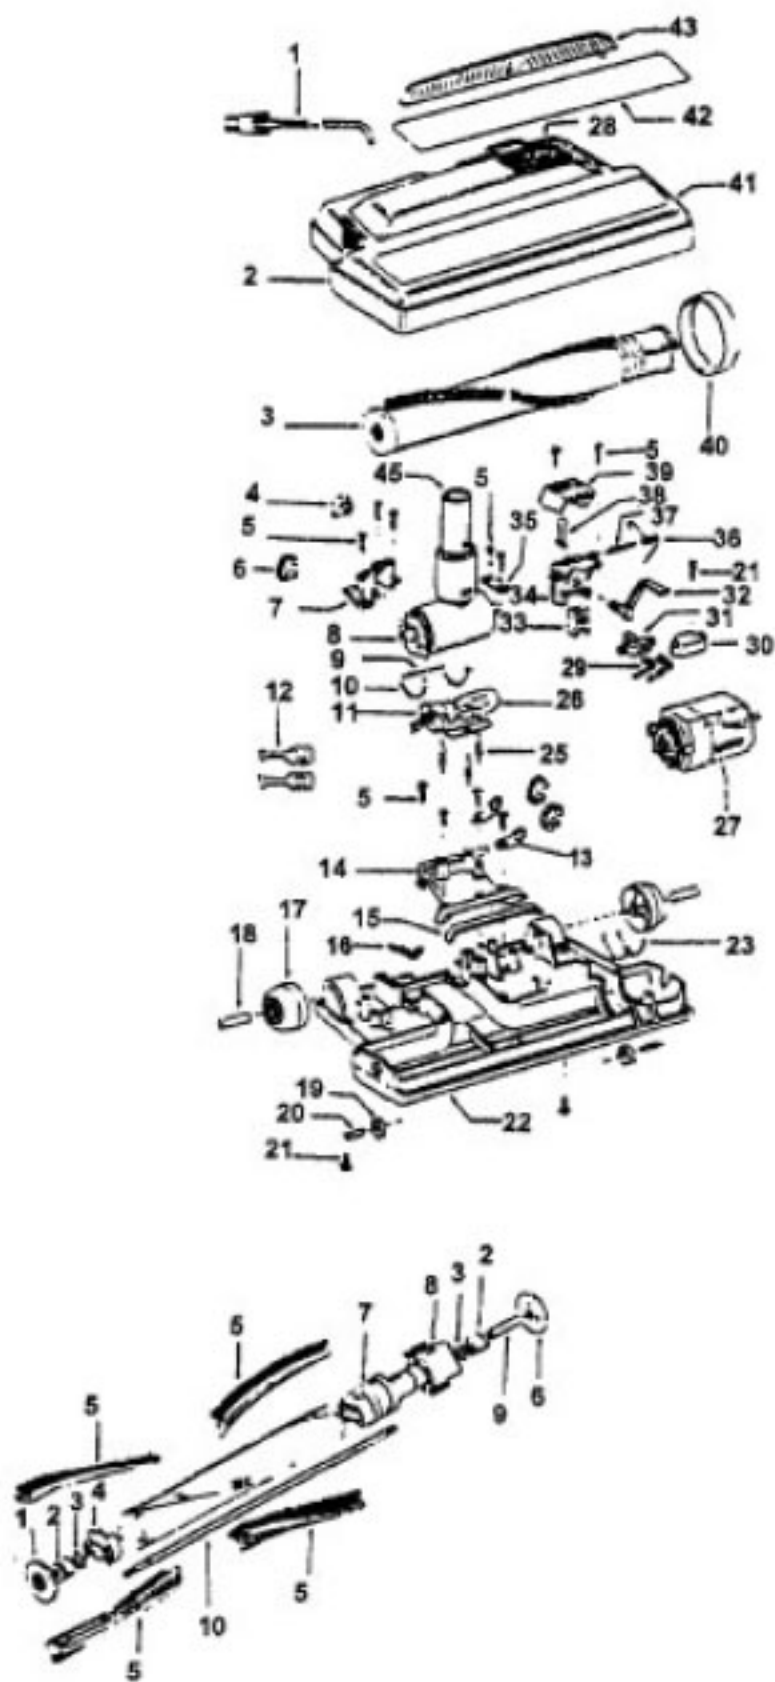

Power Nozzle:

48438024 - MX - S3269, S3271, S3475

+48438037 - LZ - S3427

Models S3269, S3271, S3427, S3475

Agitator 48416030

1	48495AY	Thread Guard
2	43267002	Bearing
3	21347003	Washer
4	36422001	End
5	48445017	Agitator Brush
6	41435018	Thread Guard
7	38537008	End Pulley
8	48418001	Brush Ring
9	31722019	Spacer
10	32724005	Shaft

Ref. No.	Part No.	Description
1	48438055	Power Nozzle -TF - 4.5' Cord
	46321088	Cord - 3.5'
	46321005	Attachment Cord
2	36231097	Furniture Guard - ML - S3269
	36231096	Furniture Guard - MY - S3271, S3475
	36231106	Furniture Guard - MW - S3427
3	48416030	Agitator - 4B
4	163768	Strain Relief
5	21447041	Screw
6	27479307	Wire Tie
7	36131029	Retainer Housing - LZ
	36131023	Retainer Housing - MX
	36131065	Retainer Housing - AAK
8	43461021	Nozzle Connector - AG
9	34112005	Seal
10	34337003	Seal
11	47171009	Lamp Socket
12	48969	Wire Nut
13	45517	Wire Holder
14	42258098	Duct Cover
15	34123017	Seal
16	35276001	Detent Spring
17	32175025	Wheel - AG
18	31523005	Wheel Shaft
19	32761001	Wheel
20	31522004	Wheel Shaft
21	21447007	Screw
22	42246121	Base Plate (Inc. items 17, 18, 19, 20, 23)
23	34337004	Lower Seal
	34378010	Upper Seal
25	36218005	Grommet
26	27317307	Lamp - 15
27	43177073	Motor
28	51865005	Indicator Lens
29	27666702	Terminal
30	37258082	Shield
31	281770KD	Switch
32	51151053	Indicator - PH
33	34361001	Switch Actuator
34	42262032	Housing
35	36131017	Retainer
36	38353007	Torsion Spring
37	31523006	Pivot Pin
38	38458002	Depressor
39	38433046	Switch Pedal - ML - S3269
	38433044	Switch Pedal - MY - S3271
	38433067	Switch Pedal - MW - S3427, S3475
40	38528011	Belt
41	42252189	Nozzle Body - AG - S3269, S3271, S3427
	42252186	Nozzle Body - AAK - S3475
42	52125084	Nameplate - S3269
	52125082	Nameplate - S3271
	52125091	Nameplate - S3427
	52125114	Nameplate - S3475
43	39383060	Lens
45	43457037	Swivel Tube - AG - S3271, S3475