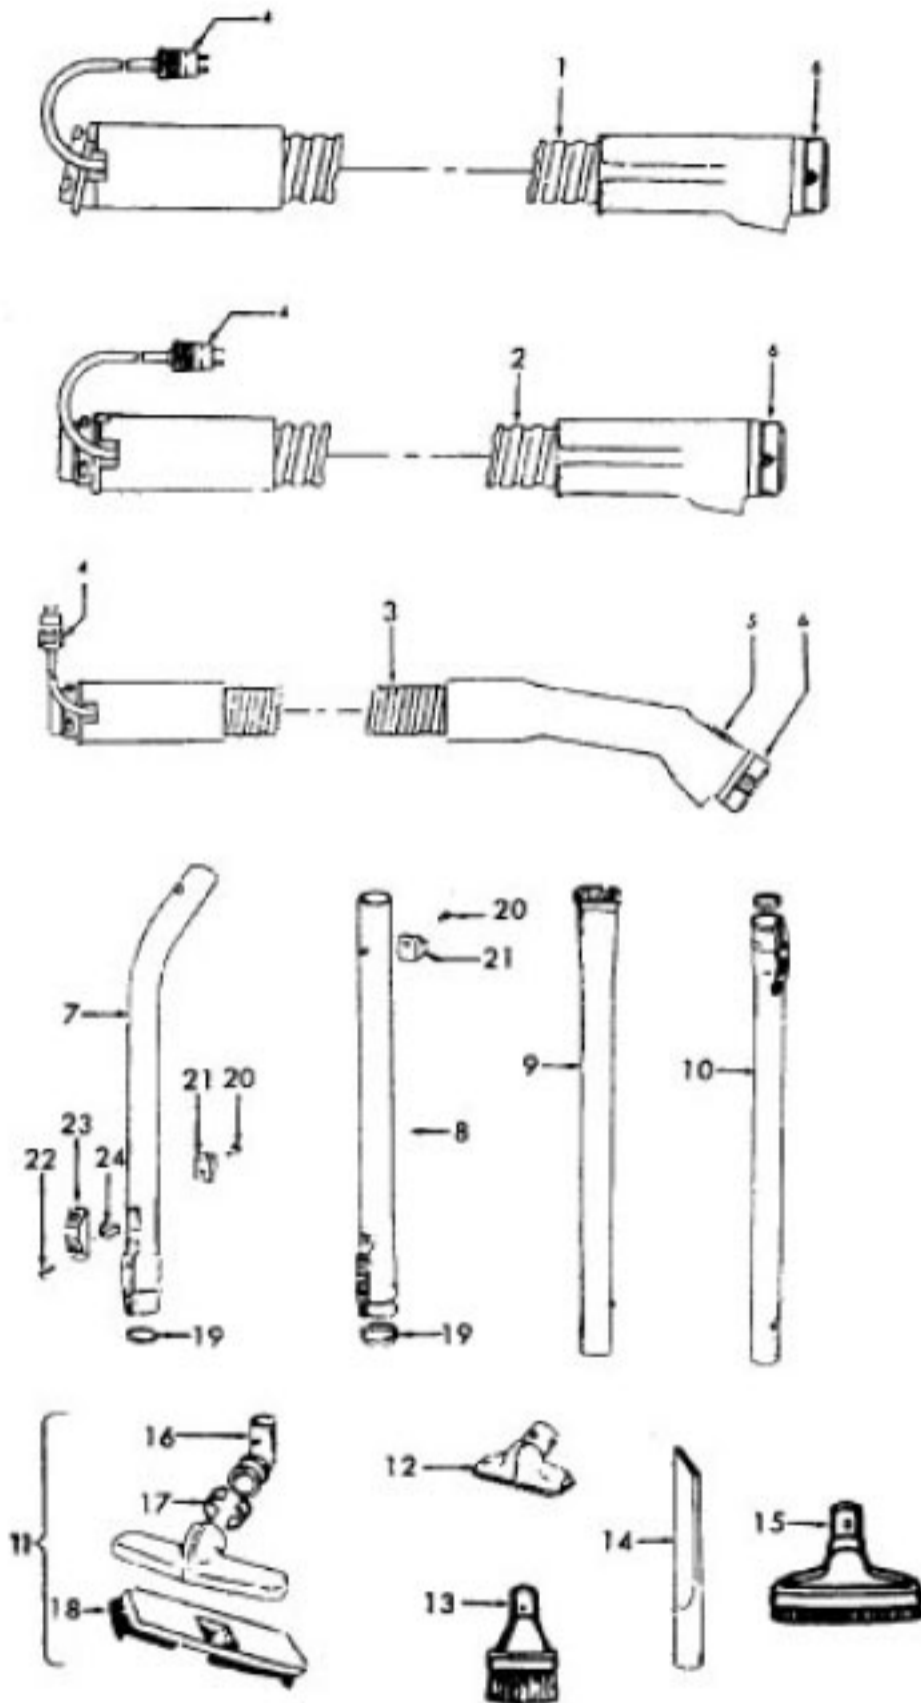

Cleaning Tools

Spirit & Celebrity

Ref. No.	Part No.	Description
1	43433085	Hose - AAP - Celebrity
2	43433032	Hose - JM - Spirit - 5-1/2'
3	43433067	Hose - AAP - Spirit - 5-1/2'
	43433081	Hose - MV - S/C - Spirit - 5-1/2'
	43433084	Hose - AAP - S/C - Spirit - 7'
	43433111	Hose - 2W - AG - S/C - Spirit
4	46321076	Cord Repair Kit
5	34777005	Suction Reg. Control - AG
	34777007	Suction Reg. Control - MV
6	36153009	Latch Ring - AG
7	43468055	Hose Tube - BL - 14
8	43453086	Extension Tube - BL - 22
	43453035	Extension Tube - AX - 22
	43453052	Extension Tube - 20 - AX (Gray Clip)
	43453058	Extension Tube - BL - 20 (Gray Clip)
9	3863801P	Extension Tube - Poly - AG
10	43453027	Extension Tube
11	43414073	Floor Brush - AG
12	38614023	Furniture Nozzle - 1 Pc. - 17
	43414057	Furniture Nozzle - AG
	38614024	Furniture Nozzle - AG
13	43414064	Dusting Brush - AG
14	38617017	Crevice Tool - AG
15	43414015	Furniture Brush - JM
	43414016	Furniture Brush - AG
16	38644040	Swivel Connector - JM
	38644020	Swivel Connector - AG
17	33712007	Split Ring
18	48447001	Brush Back
19	12845JM	Gasket
20	12783	Rivet
21	36171008	Cord Clip - MV
	36171005	Cord Clip - AG
22	13275	Screw
23	13142AG	Suction Control
24	13257BZ	Support