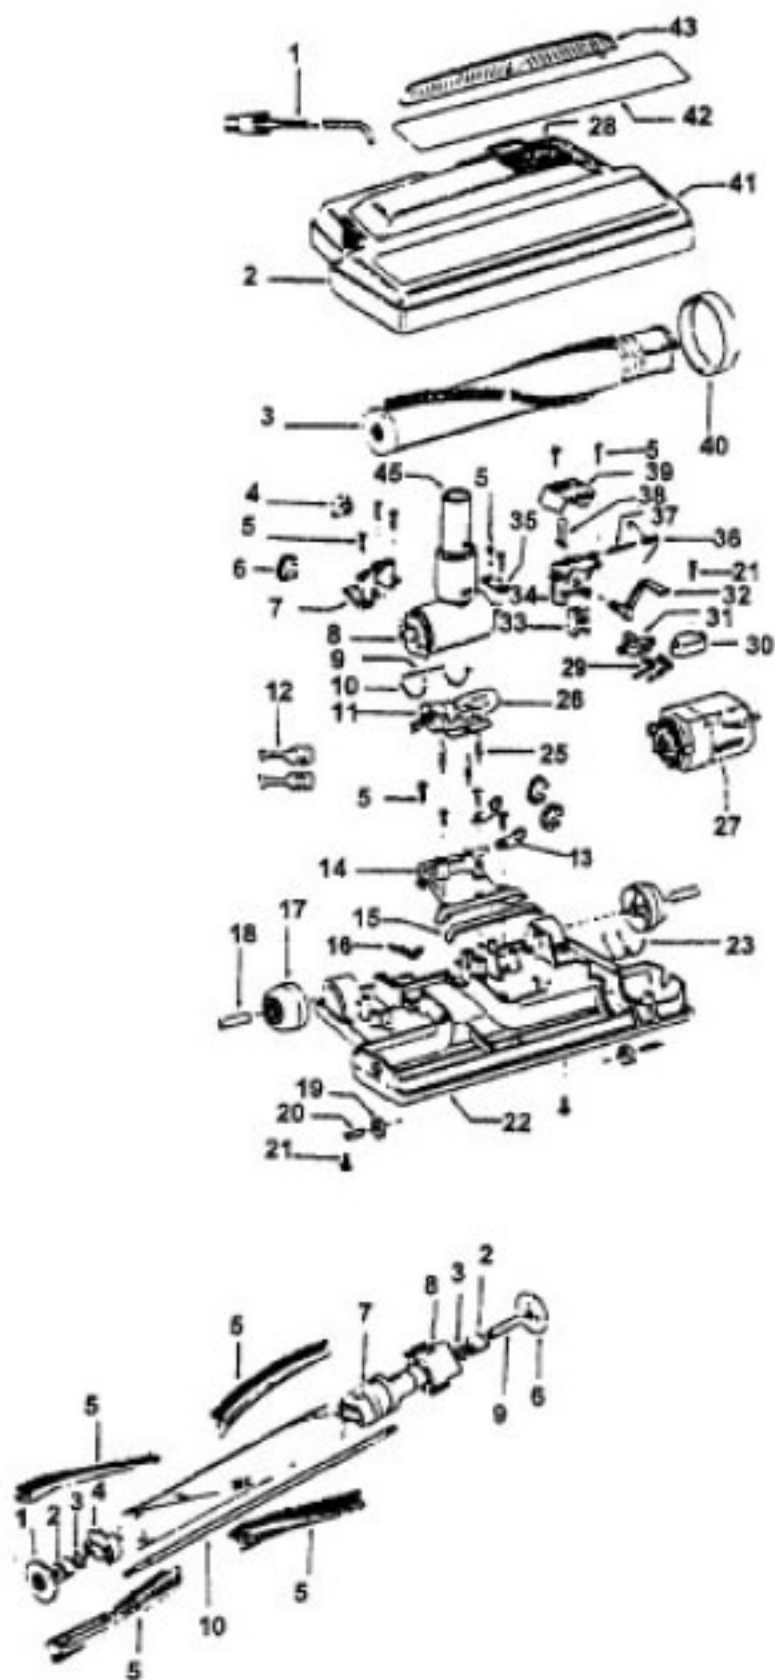

Power Nozzle:

48438024 - MX - S3269, S3271, S3475

+48438037 - LZ - S3427

Models S3269, S3271, S3427, S3475

Agitator 48416030

1	48495AY	Thread Guard
2	43267002	Bearing
3	21347003	Washer
4	36422001	End
5	48445017	Agitator Brush
6	41435018	Thread Guard
7	38537008	End Pulley
8	48418001	Brush Ring
9	31722019	Spacer
10	32724005	Shaft

Ref. No.	Part No.	Description
1	48438055	Power Nozzle -TF - 4.5' Cord
	46321088	Cord - 3.5'
	46321005	Attachment Cord
2	36231097	Furniture Guard - ML - S3269
	36231096	Furniture Guard - MY - S3271, S3475
	36231106	Furniture Guard - MW - S3427
3	48416030	Agitator - 4B
4	163768	Strain Relief
5	21447041	Screw
6	27479307	Wire Tie
7	36131029	Retainer Housing - LZ
	36131023	Retainer Housing - MX
	36131065	Retainer Housing - AAK
8	43461021	Nozzle Connector - AG
9	34112005	Seal
10	34337003	Seal
11	47171009	Lamp Socket
12	48969	Wire Nut
13	45517	Wire Holder
14	42258098	Duct Cover
15	34123017	Seal
16	35276001	Detent Spring
17	32175025	Wheel - AG
18	31523005	Wheel Shaft
19	32761001	Wheel
20	31522004	Wheel Shaft
21	21447007	Screw
22	42246121	Base Plate (Inc. items 17, 18, 19, 20, 23)
23	34337004	Lower Seal
	34378010	Upper Seal
25	36218005	Grommet
26	27317307	Lamp - 15
27	43177073	Motor
28	51865005	Indicator Lens
29	27666702	Terminal
30	37258082	Shield
31	281770KD	Switch
32	51151053	Indicator - PH
33	34361001	Switch Actuator
34	42262032	Housing
35	36131017	Retainer
36	38353007	Torsion Spring
37	31523006	Pivot Pin
38	38458002	Depressor
39	38433046	Switch Pedal - ML - S3269
	38433044	Switch Pedal - MY - S3271
	38433067	Switch Pedal - MW - S3427, S3475
40	38528011	Belt
41	42252189	Nozzle Body - AG - S3269, S3271, S3427
	42252186	Nozzle Body - AAK - S3475
42	52125084	Nameplate - S3269
	52125082	Nameplate - S3271
	52125091	Nameplate - S3427
	52125114	Nameplate - S3475
43	39383060	Lens
45	43457037	Swivel Tube - AG - S3271, S3475