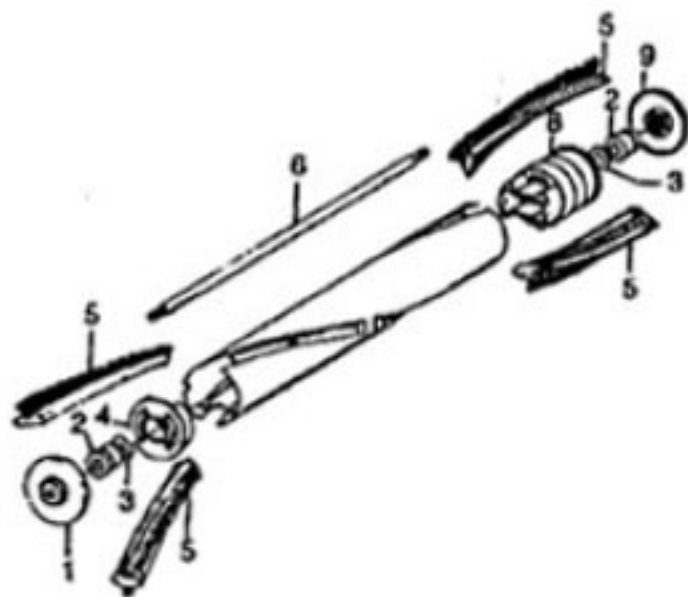

Agitator

Models S3181, S3189, S3191, S3193, S3195, S3195-030
S3199, S3201, S3209, S3211, S3213, S3217, S3219,
S3233, S3237, S3239, S3245, S3261, S3263, S3265
S3269, S3271, S3403, S3425, S3425-030

Ref. No.	Part No.	Description
1	41435018	Thread Guard
2	43267002	Bearing
3	21347003	Washer
4	38422001	End
5	41435023	End - S3425-060
5	48445017	Agitator Brush
6	160070	Shaft
8	38537002	End Pulley
9	41435021	Thread Guard
	48416009	Agitator - S3181, S3189, S3191, S3193, S3217, S3209, S3211, S3213, S3245, S3261, S3263, S3403, S3425-060