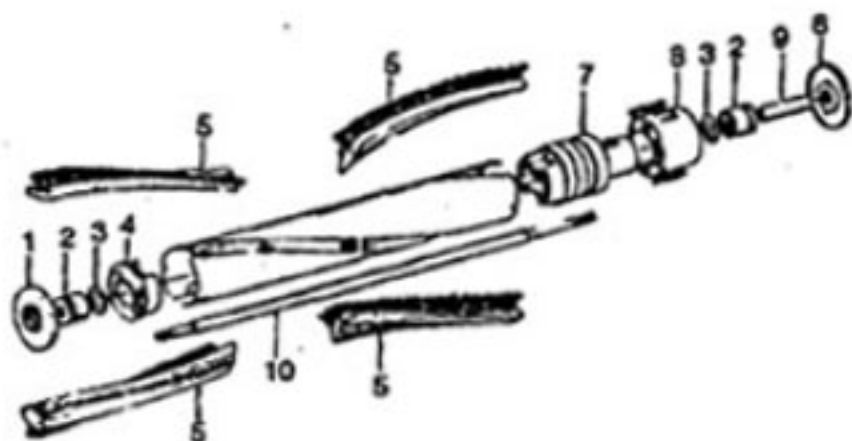

Ref. No.	Part No.	Description
1	48495AY	Thread Guard
2	43267002	Bearing
3	21347003	Washer
4	41435023	End
5	48445017	Agitator Brush
6	41435018	Thread Guard
7	38537008	End Pulley
8	48418001	Brush Ring
9	31722019	Spacer
10	32724005	Shaft
	48416030	Agitator Comp. - S3195, S3195-030, S3199, S3201, S3219, S3233, S3237, S3239, S3265, S3269, S3271