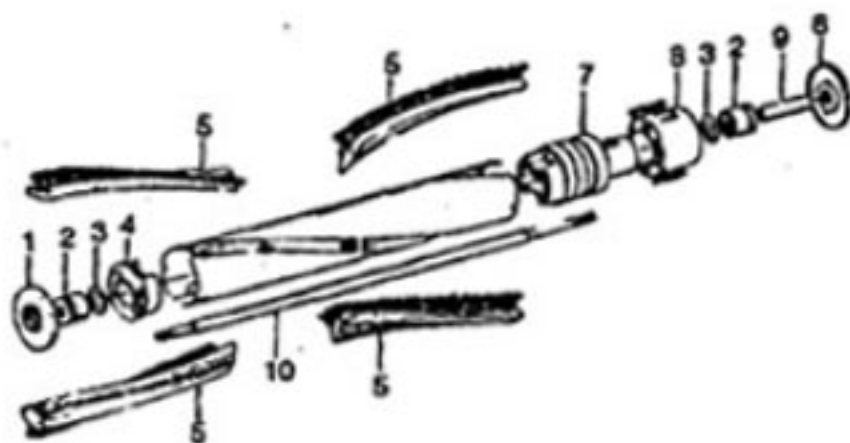

Ref. No.	Part No.	Description
1	48495AY	Thread Guard
2	43267002	Bearing
3	21347003	Washer
4	41435023	End
5	48445017	Agitator Brush
6	41435018	Thread Guard
7	38537008	End Pulley
8	48418001	Brush Ring
9	31722019	Spacer
10	32724005	Shaft
	48416030	Agitator Comp. - S3195, S3195-030, S3199, S3201, S3219, S3233, S3237, S3239, S3265, S3269, S3271