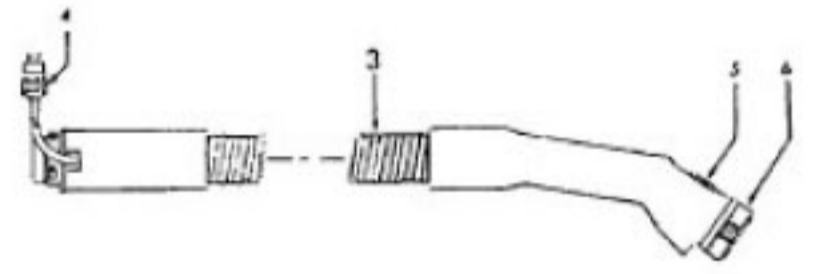

Cleaning Tools

Spirit & Celebrity

Ref. No.	Part No.	Description
1	43433085	Hose - AAP - Celebrity
2	43433032	Hose - JM - Spirit - 5-1/2'
3	43433067	Hose - AAP - Spirit - 5-1/2'
	43433081	Hose - MV - S/C - Spirit - 5-1/2'
	43433084	Hose - AAP - S/C - Spirit - 7'
	43433111	Hose - 2W - AG - S/C - Spirit
4	46321076	Cord Repair Kit
5	34777005	Suction Reg. Control - AG
	34777007	Suction Reg. Control - MV
6	36153009	Latch Ring - AG
7	43468055	Hose Tube - BL - 14
8	43453086	Extension Tube - BL - 22
	43453035	Extension Tube - AX - 22
	43453052	Extension Tube - 20 - AX (Gray Clip)
	43453058	Extension Tube - BL - 20 (Gray Clip)
9	3863801P	Extension Tube - Poly - AG
10	43453027	Extension Tube
11	43414073	Floor Brush - AG
12	38614023	Furniture Nozzle - 1 Pc. - 17
	43414057	Furniture Nozzle - AG
	38614024	Furniture Nozzle - AG
13	43414064	Dusting Brush - AG
14	38617017	Crevice Tool - AG
15	43414015	Furniture Brush - JM
	43414016	Furniture Brush - AG
16	38644040	Swivel Connector - JM
	38644020	Swivel Connector - AG
17	33712007	Split Ring
18	48447001	Brush Back
19	12845JM	Gasket
20	12783	Rivet
21	36171008	Cord Clip - MV
	36171005	Cord Clip - AG
22	13275	Screw
23	13142AG	Suction Control
24	13257BZ	Support