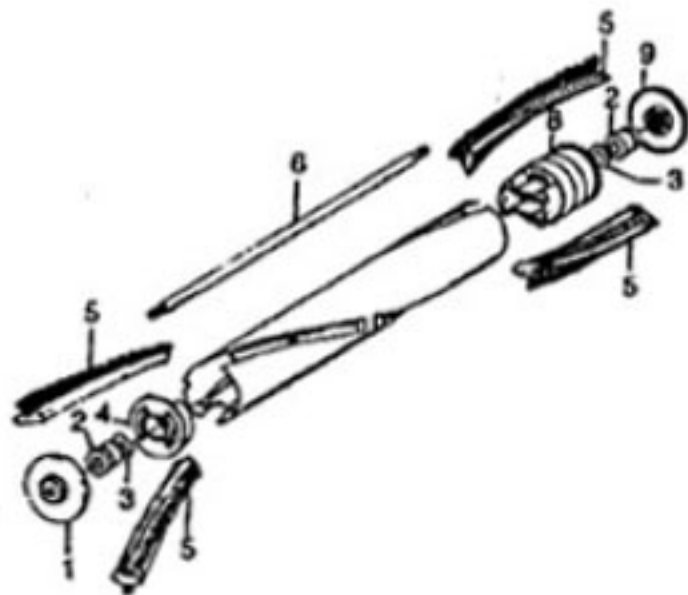

Agitator

Models S3181, S3189, S3191, S3193, S3195, S3195-030
S3199, S3201, S3209, S3211, S3213, S3217, S3219,
S3233, S3237, S3239, S3245, S3261, S3263, S3265
S3269, S3271, S3403, S3425, S3425-030

Ref. No.	Part No.	Description
1	41435018	Thread Guard
2	43267002	Bearing
3	21347003	Washer
4	38422001	End
5	41435023	End - S3425-060
5	48445017	Agitator Brush
6	160070	Shaft
8	38537002	End Pulley
9	41435021	Thread Guard
	48416009	Agitator - S3181, S3189, S3191, S3193, S3217, S3209, S3211, S3213, S3245, S3261, S3263, S3403, S3425-060