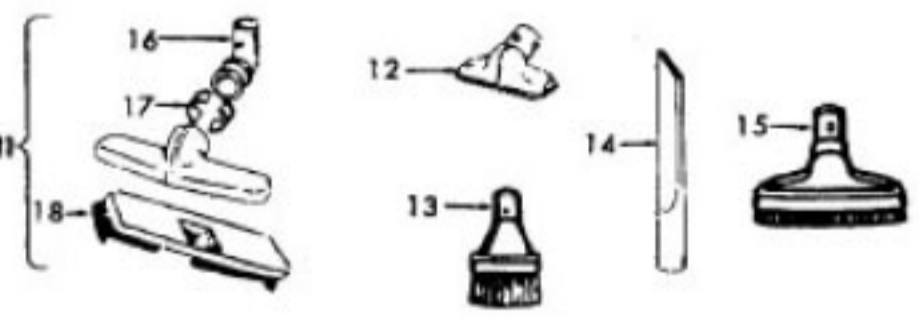

Cleaning Tools

Spirit & Celebrity

Ref. No.	Part No.	Description
1	43433085	Hose - AAP - Celebrity
2	43433032	Hose - JM - Spirit - 5-1/2'
3	43433067	Hose - AAP - Spirit - 5-1/2'
	43433081	Hose - MV - S/C - Spirit - 5-1/2'
	43433084	Hose - AAP - S/C - Spirit - 7'
	43433111	Hose - 2W - AG - S/C - Spirit
4	46321076	Cord Repair Kit
5	34777005	Suction Reg. Control - AG
	34777007	Suction Reg. Control - MV
6	36153009	Latch Ring - AG
7	43468055	Hose Tube - BL - 14
8	43453086	Extension Tube - BL - 22
	43453035	Extension Tube - AX - 22
	43453052	Extension Tube - 20 - AX (Gray Clip)
	43453058	Extension Tube - BL - 20 (Gray Clip)
9	3863801P	Extension Tube - Poly - AG
10	43453027	Extension Tube
11	43414073	Floor Brush - AG
12	38614023	Furniture Nozzle - 1 Pc. - 17
	43414057	Furniture Nozzle - AG
	38614024	Furniture Nozzle - AG
13	43414064	Dusting Brush - AG
14	38617017	Crevice Tool - AG
15	43414015	Furniture Brush - JM
	43414016	Furniture Brush - AG
16	38644040	Swivel Connector - JM
	38644020	Swivel Connector - AG
17	33712007	Split Ring
18	48447001	Brush Back
19	12845JM	Gasket
20	12783	Rivet
21	36171008	Cord Clip - MV
	36171005	Cord Clip - AG
22	13275	Screw
23	13142AG	Suction Control
24	13257BZ	Support