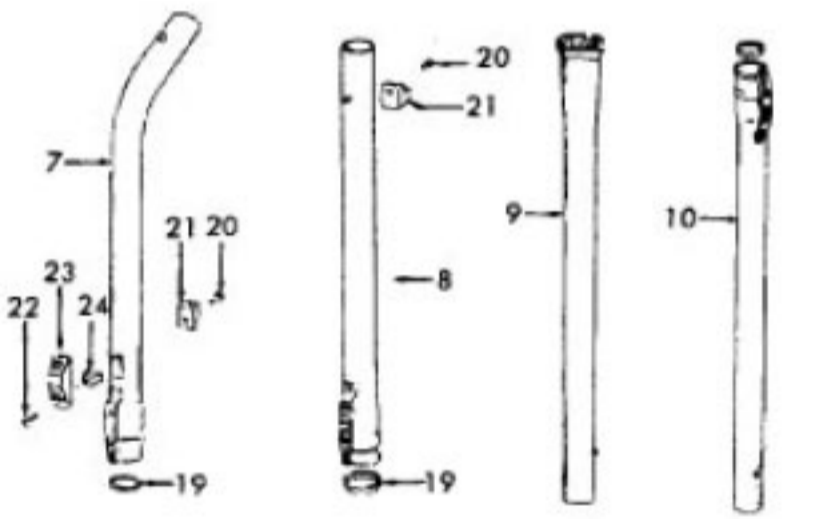

Cleaning Tools

Spirit & Celebrity

Ref. No.	Part No.	Description
1	43433085	Hose - AAP - Celebrity
2	43433032	Hose - JM - Spirit - 5-1/2'
3	43433067	Hose - AAP - Spirit - 5-1/2'
	43433081	Hose - MV - S/C - Spirit - 5-1/2'
	43433084	Hose - AAP - S/C - Spirit - 7'
	43433111	Hose - 2W - AG - S/C - Spirit
4	46321076	Cord Repair Kit
5	34777005	Suction Reg. Control - AG
	34777007	Suction Reg. Control - MV
6	36153009	Latch Ring - AG
7	43468055	Hose Tube - BL - 14
8	43453086	Extension Tube - BL - 22
	43453035	Extension Tube - AX - 22
	43453052	Extension Tube - 20 - AX (Gray Clip)
	43453058	Extension Tube - BL - 20 (Gray Clip)
9	3863801P	Extension Tube - Poly - AG
10	43453027	Extension Tube
11	43414073	Floor Brush - AG
12	38614023	Furniture Nozzle - 1 Pc. - 17
	43414057	Furniture Nozzle - AG
	38614024	Furniture Nozzle - AG
13	43414064	Dusting Brush - AG
14	38617017	Crevice Tool - AG
15	43414015	Furniture Brush - JM
	43414016	Furniture Brush - AG
16	38644040	Swivel Connector - JM
	38644020	Swivel Connector - AG
17	33712007	Split Ring
18	48447001	Brush Back
19	12845JM	Gasket
20	12783	Rivet
21	36171008	Cord Clip - MV
	36171005	Cord Clip - AG
22	13275	Screw
23	13142AG	Suction Control
24	13257BZ	Support