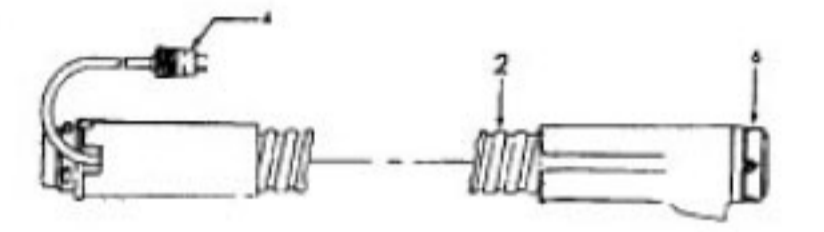

Cleaning Tools

Spirit & Celebrity

Ref. No.	Part No.	Description
1	43433085	Hose - AAP - Celebrity
2	43433032	Hose - JM - Spirit - 5-1/2'
3	43433067	Hose - AAP - Spirit - 5-1/2'
	43433081	Hose - MV - S/C - Spirit - 5-1/2'
	43433084	Hose - AAP - S/C - Spirit - 7'
	43433111	Hose - 2W - AG - S/C - Spirit
4	46321076	Cord Repair Kit
5	34777005	Suction Reg. Control - AG
	34777007	Suction Reg. Control - MV
6	36153009	Latch Ring - AG
7	43468055	Hose Tube - BL - 14
8	43453086	Extension Tube - BL - 22
	43453035	Extension Tube - AX - 22
	43453052	Extension Tube - 20 - AX (Gray Clip)
	43453058	Extension Tube - BL - 20 (Gray Clip)
9	3863801P	Extension Tube - Poly - AG
10	43453027	Extension Tube
11	43414073	Floor Brush - AG
12	38614023	Furniture Nozzle - 1 Pc. - 17
	43414057	Furniture Nozzle - AG
	38614024	Furniture Nozzle - AG
13	43414064	Dusting Brush - AG
14	38617017	Crevice Tool - AG
15	43414015	Furniture Brush - JM
	43414016	Furniture Brush - AG
16	38644040	Swivel Connector - JM
	38644020	Swivel Connector - AG
17	33712007	Split Ring
18	48447001	Brush Back
19	12845JM	Gasket
20	12783	Rivet
21	36171008	Cord Clip - MV
	36171005	Cord Clip - AG
22	13275	Screw
23	13142AG	Suction Control
24	13257BZ	Support