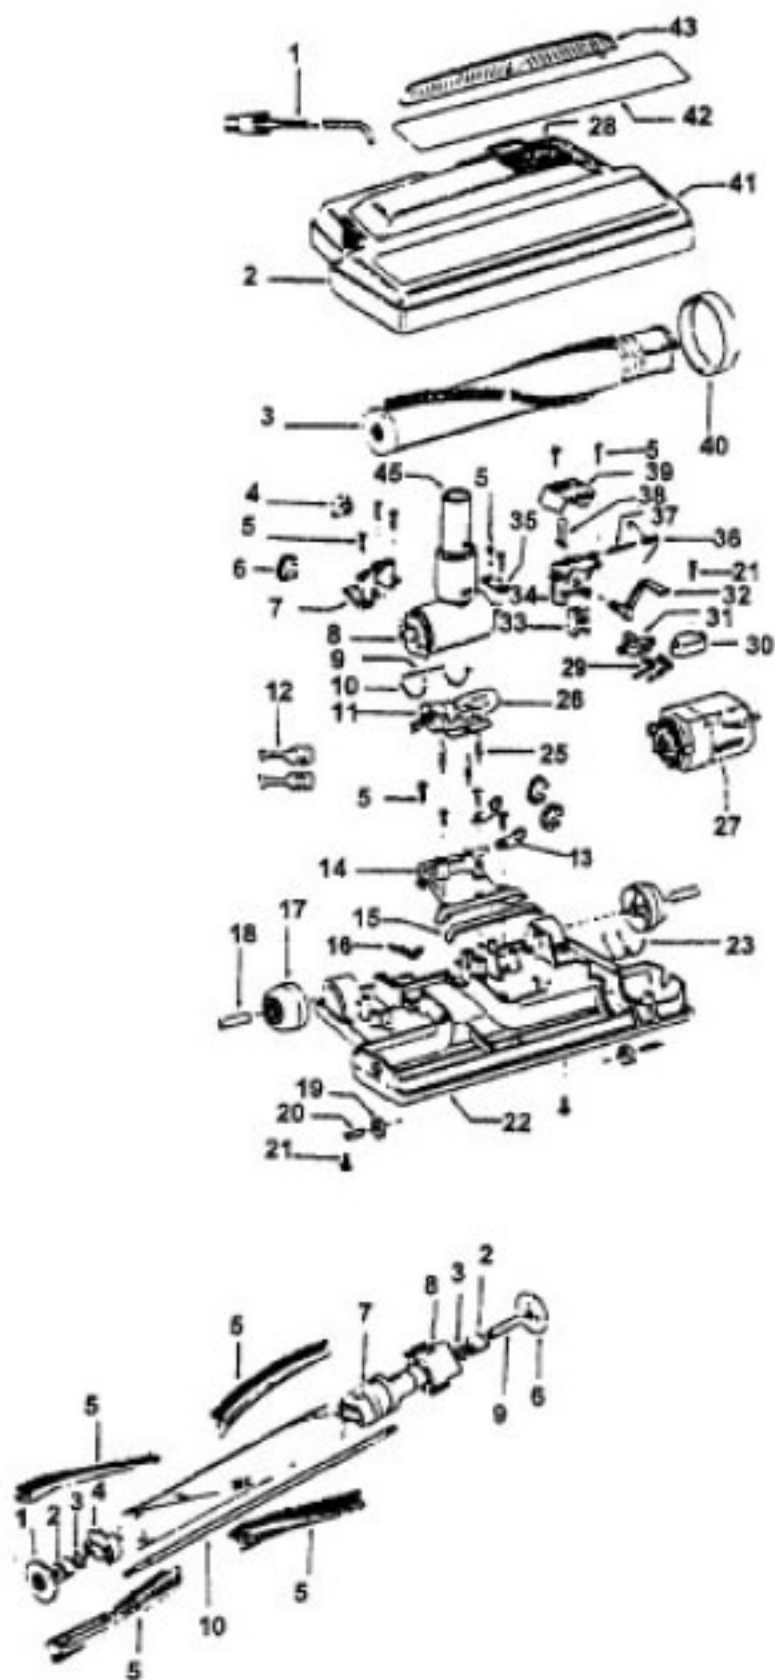

Power Nozzle:

48438024 - MX - S3269, S3271, S3475

+48438037 - LZ - S3427

Models S3269, S3271, S3427, S3475

Agitator 48416030

1	48495AY	Thread Guard
2	43267002	Bearing
3	21347003	Washer
4	36422001	End
5	48445017	Agitator Brush
6	41435018	Thread Guard
7	38537008	End Pulley
8	48418001	Brush Ring
9	31722019	Spacer
10	32724005	Shaft

Ref. No.	Part No.	Description
1	48438055	Power Nozzle -TF - 4.5' Cord
	46321088	Cord - 3.5'
	46321005	Attachment Cord
2	36231097	Furniture Guard - ML - S3269
	36231096	Furniture Guard - MY - S3271, S3475
	36231106	Furniture Guard - MW - S3427
3	48416030	Agitator - 4B
4	163768	Strain Relief
5	21447041	Screw
6	27479307	Wire Tie
7	36131029	Retainer Housing - LZ
	36131023	Retainer Housing - MX
	36131065	Retainer Housing - AAK
8	43481021	Nozzle Connector - AG
9	34112005	Seal
10	34337003	Seal
11	47171009	Lamp Socket
12	48969	Wire Nut
13	45517	Wire Holder
14	42258098	Duct Cover
15	34123017	Seal
16	35276001	Detent Spring
17	32175025	Wheel - AG
18	31523005	Wheel Shaft
19	32761001	Wheel
20	31522004	Wheel Shaft
21	21447007	Screw
22	42246121	Base Plate (Inc. items 17, 18, 19, 20, 23)
23	34337004	Lower Seal
	34378010	Upper Seal
25	36218005	Grommet
26	27317307	Lamp - 15
27	43177073	Motor
28	51865005	Indicator Lens
29	27666702	Terminal
30	37258082	Shield
31	281770KD	Switch
32	51151053	Indicator - PH
33	34361001	Switch Actuator
34	42262032	Housing
35	36131017	Retainer
36	38353007	Torsion Spring
37	31523006	Pivot Pin
38	38458002	Depressor
39	38433046	Switch Pedal - ML - S3269
	38433044	Switch Pedal - MY - S3271
	38433067	Switch Pedal - MW - S3427, S3475
40	38528011	Belt
41	42252189	Nozzle Body - AG - S3269, S3271, S3427
	42252186	Nozzle Body - AAK - S3475
42	52125084	Nameplate - S3269
	52125082	Nameplate - S3271
	52125091	Nameplate - S3427
	52125114	Nameplate - S3475
43	39383060	Lens
45	43457037	Swivel Tube - AG - S3271, S3475