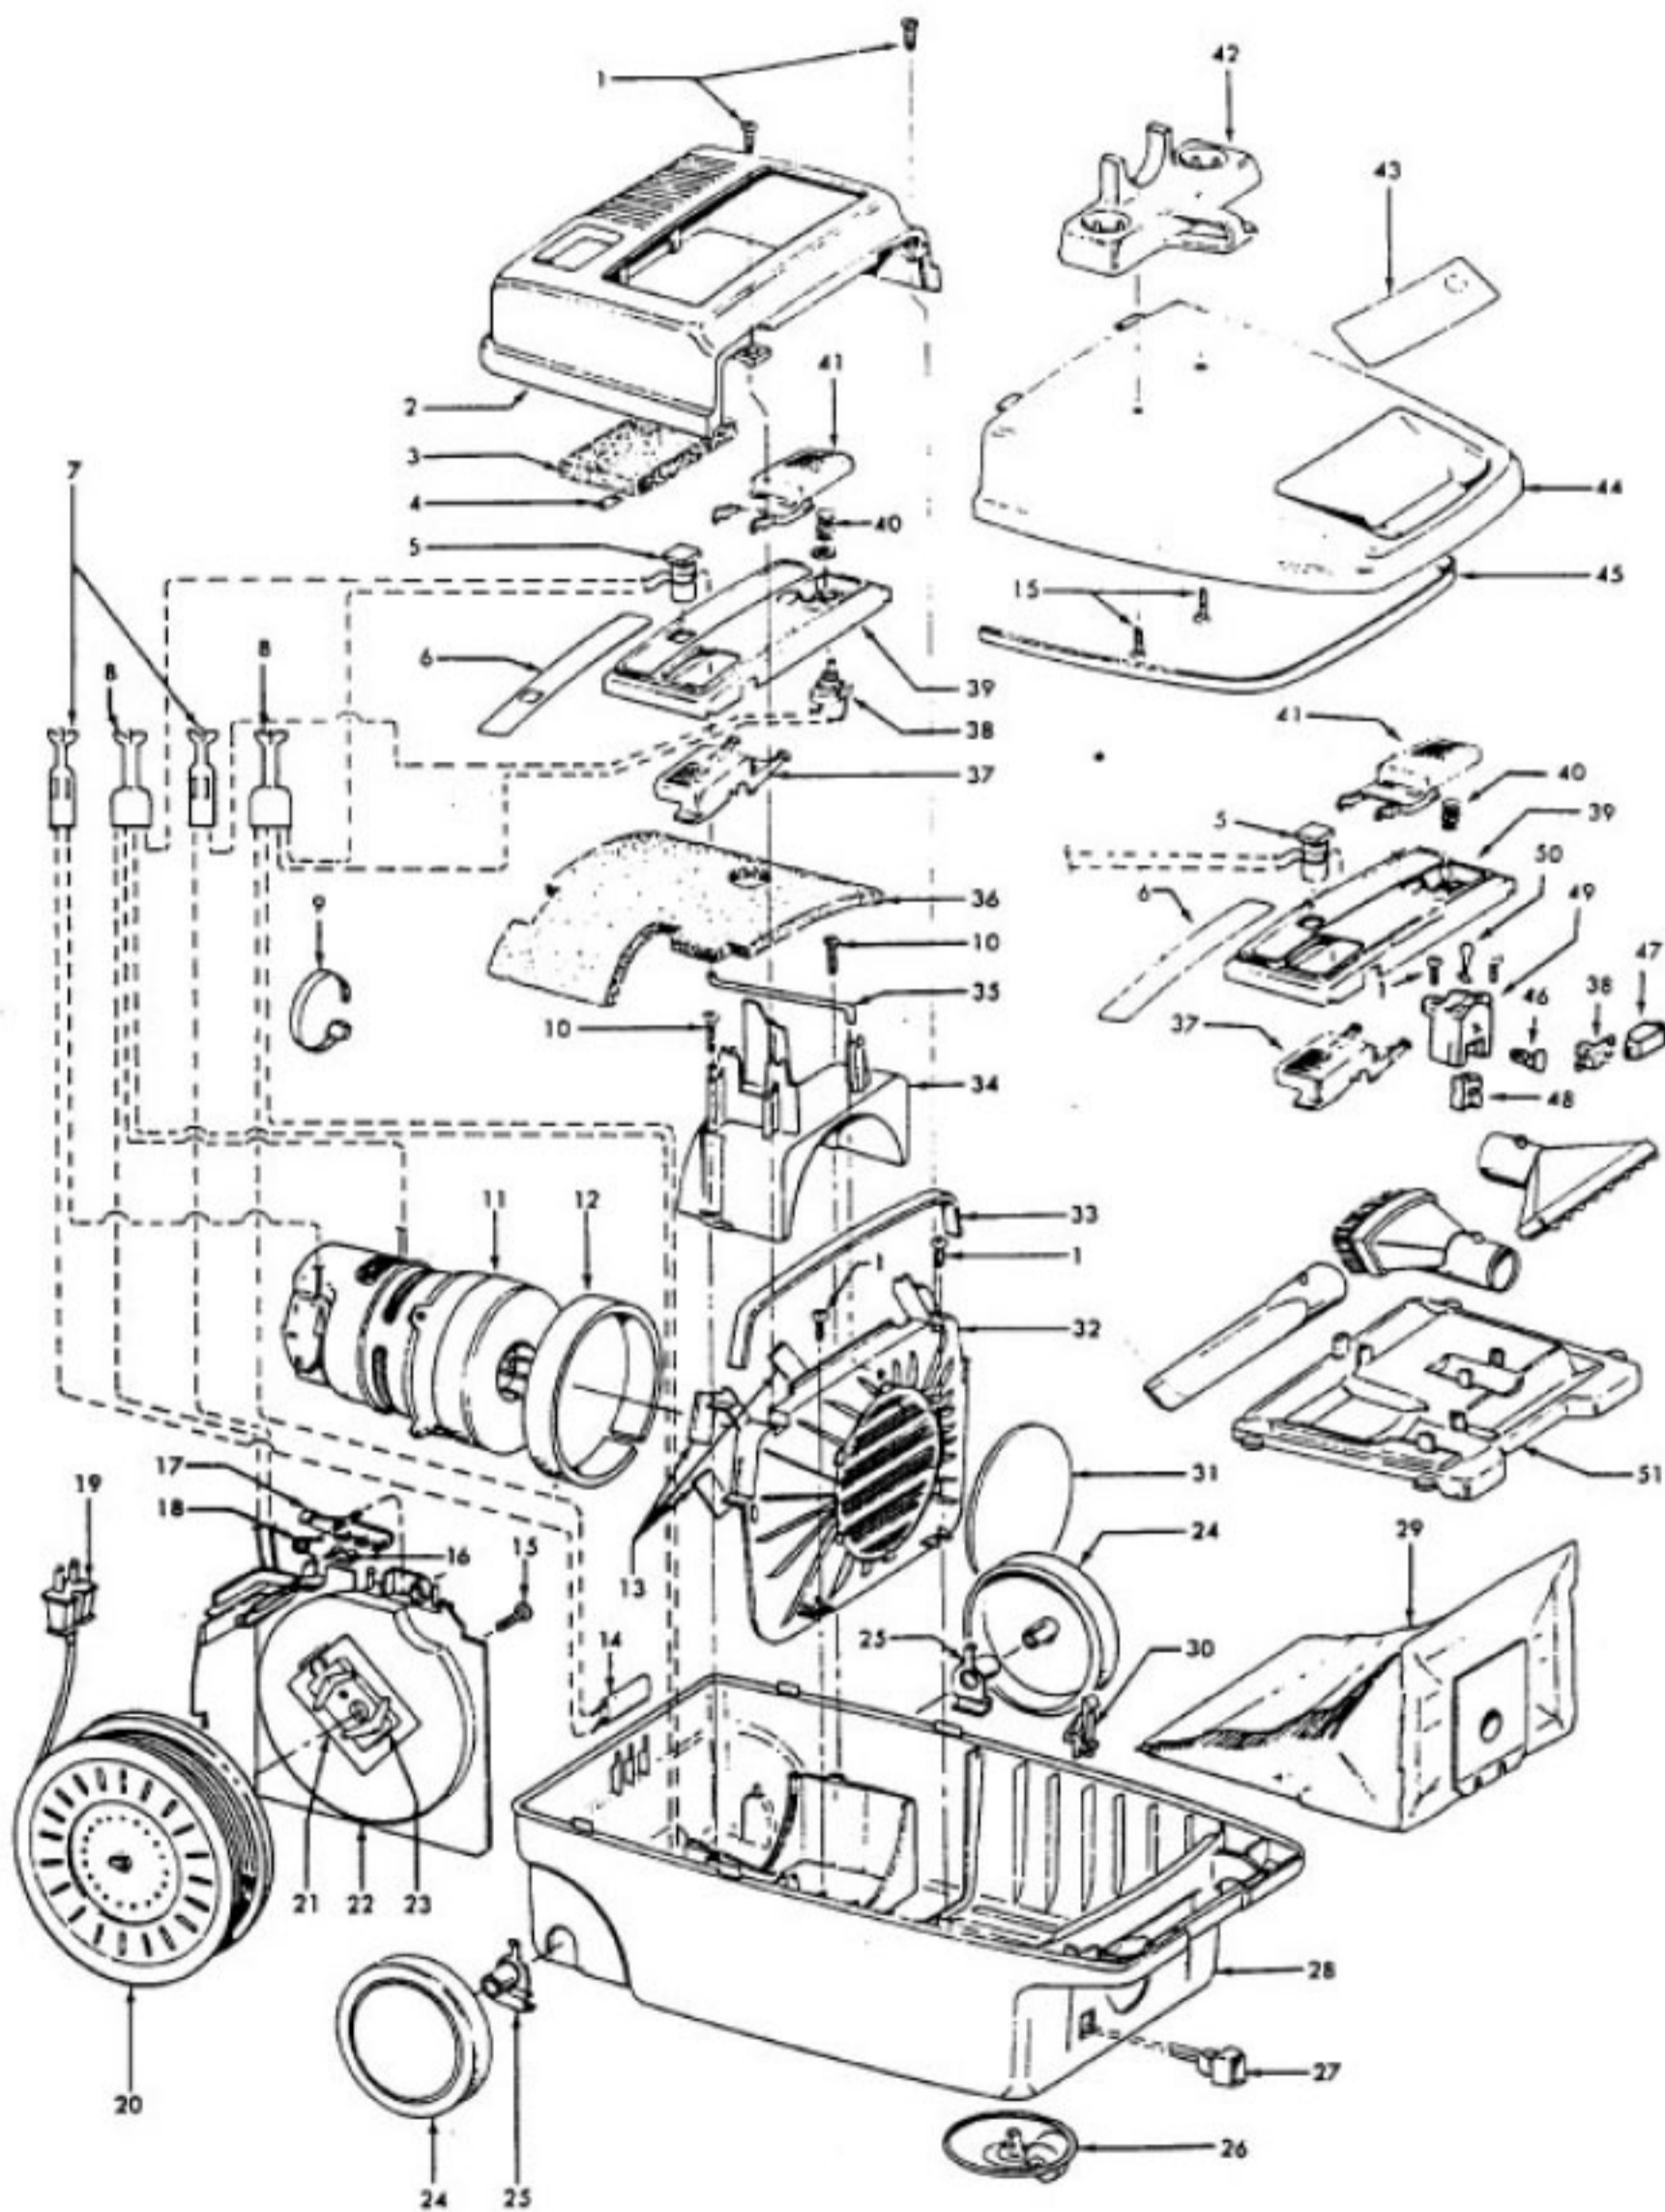

Motor Assembly

Model S3271, S3271-036, S3271-060, S3271-070, S3487

Ref. No.	Part No.	Description	Ref. No.	Part No.	Description
1	21447041	Screw		37214146	Control Panel - Push Switch - MV
2	37195074	Motor Cover - AG		37214154	Control Panel - Slide Switch - MV
3	34163003	Diffuser	40	38314002	Spring - Push Switch
4	21366004	Speed Nut		38319002	Spring - Slide Switch
5	27343212	Bag Indicator	41	38422073	Switch Pedal - Push Switch - AG - S3271-036, S3271-060, S3487, S3271
6	51331007	Nameplate		38422149	Switch Pedal - Slide Switch - WW - S3271-036, S3271-070, S3487
7	12227	Insulated Terminal (2 Wire)		38422108	Switch Pedal - Push Switch - MV
8	18972	Insulated Terminal (3 Wire)	42	38433027	Tool Rack - AAF - S3271, S3271-036
9	27479307	Wire Tie		38433060	Tool Rack - AG - S3487
10	21447072	Screw	43	52125123	Nameplate - S3271, S3271-060
11	43578051	Motor - 3.1 - S3271, S3271-060 - (P-1 56)		52125117	Nameplate - S3271-036, S3271-070
	43578070	Motor - 3.6 - (P- 1 56)	44	52125116	Nameplate - S3487
	43578069	Motor - 4.0 - S3271-036, S3271-070, S3487 - (P- 1 56)		42212095	Bag Housing Lid - AG - S3271, S3271-036, S3271-060, S3487
12	34143003	Seal		42212106	Bag Housing Lid - AAF - S3271-070
13	34132015	Pad	45	38781010	Seal
14	47534018	Thermal Protector	46	38561003	Axle
15	21447003	Screw - 5/8	47	37258082	Terminal Shield
	21447072	Screw - 7/8	48	34361001	Switch Actuator
16	36222008	Brake Pad	49	42262075	Actuator Housing
17	38458008	Brake Arm	50	38458002	Depressor
18	38353009	Spring	51	36433071	Tool Storage Tray - S3271-070
19	46383311	Attachment Cord - AG - 20'		56513212	Owner Manual - S3271, S3271-036, S3487
	164123	Terminal		56513274	Owner Manual - S3271-070
20	46831106	Cord Reel		58184009	Carton - S327 1, S3271 -036, S3271 - 060,S3487
21	34165004	Insulator		58184025	Carton - S3271-070
22	37215170	Reel Support - AG		58366069	Bottom Support
23	47348076	Brush Block		58366061	Mid Pad
24	38522061	Wheel - AG		58366070	Mid Pad - S3271-070
25	38511015	Wheel Bearing		58461023	Top Support
26	41432040	Wheel Carrier		CLEANING TOOLS - S3271, S3271-036, S3271-060 - (P-92)	
27	46326079	Receptacle - AG		38617017	Crevice Tool - AG
28	37231050	Main Body - MX - S3271		43414057	Furniture Nozzle - AG
	37223198	Main Body - AAK - S3271-036, S3271-060, S3271-070		43414064	Dusting Brush - AG
	37231072	Main Body - AAP - S3487		43414073	Floor Brush - AG
29	4010028K	Paper Bag - 3 Pk.		43433084	Hose - 2W - S/C - AAP
30	36151015	Latch		43453058	Extension Tube - BL - 20
31	31114010	Filter		43453052	Extension Tube - 20 - AX
32	36426014	Bulkhead		48438024	Power Nozzle - MX - (P-155)
33	34133007	Seal		CLEANING TOOLS - S3271-070, S3487 - (P-92)	
34	36321012	Motor Retainer		38617017	Crevice Tool - AG
35	31727025	Vent Tube		43414057	Furniture Nozzle - AG
36	34287021	Muffler		43414064	Dusting Brush - AG
37	38422124	Cord Reel Pedal - Push Switch - AG - S3271, S3487		43414073	Floor Brush - AG
	38422104	Cord Reel Pedal - Push Switch - WW - S3271-036, S3271-060		43433084	Hose - 2W - S/C - AAP
	38422117	Cord Reel Pedal - Slide Switch - WW - S3271-036, S3271-060, S3271-070		43453052	Extension Tube - 20 - AX
	38422122	Cord Reel Pedal - Slide Switch - MV - S3487		48438226	Power Nozzle - AG - T- Plug S3487 - (P- 168)
38	28212026	Switch - Push		48438044	Power Nozzle - AG - Std. Plug S3487 (P-168)
	28177019	Switch - Slide		48438024	Power Nozzle - AAK - S3271-070 - (P-155)
39	37214105	Control Panel - MY - S3271			
	37214138	Control Panel - Push Switch - AAP - S3271, S3271-036, S3271-060, S3487			
	37214137	Control Panel - Push Switch - WW			
	37214143	Control Panel - Slide Switch - AAP- S3271-036, S3271-070