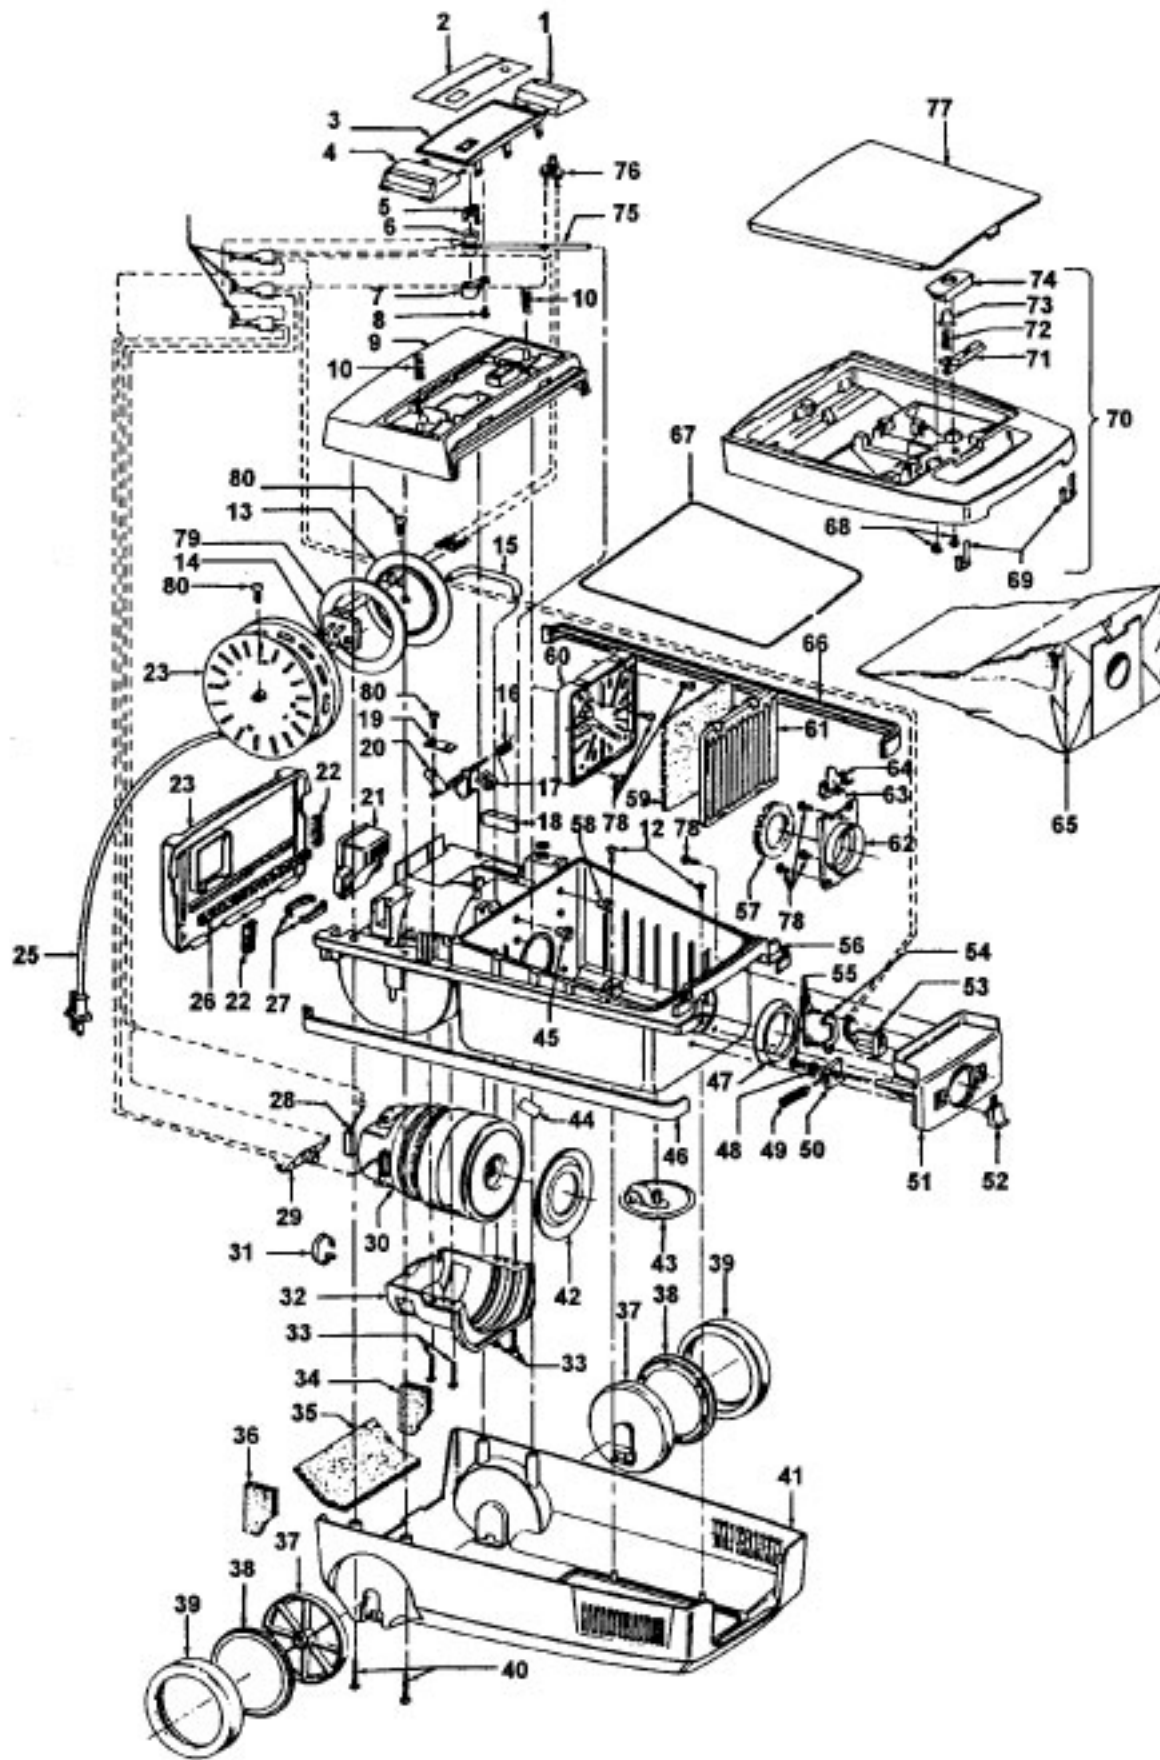

Dimension Cleaner

Model S3277, S3277-040, S3445, S3623

Ref. No.	Part No.	Description
1	38434003	Switch Pedal - AG
2	51375086	Nameplate - S3277, S3277-040
	51375111	Nameplate - S3445
	51371023	Nameplate - S3623
3	37214110	Control Panel - MS
	37214075	Control Panel - MY
	37214161	Control Panel - AG
4	38434008	Cord Pedal - AG
5	39383095	Lens
6	27343213	Bag Indicator
7	36131052	Retainer Clip
8	160508	Screw
9	37221024	Rear Deck - MP - S3277, S3277-040
	37221023	Rear Deck - ML - S3445
	37221029	Rear Deck - ABB - S3623
10	38313021	Spring
11	18972	Terminal-insulated
12	21447003	Screw
13	36924005	Brush Block Bracket
14	47342008	Brush Block
15	31725018	Vent Tube
16	38356006	Spring
17	36222008	Brake Pad
18	34132014	Foam Pad
19	36131017	Retainer
20	38458012	Brake Arm
21	37926006	Plug Housing - MS - S3277, 3277-040
	37926005	Plug Housing - MY - S3445
	37926009	Plug Housing - AG - S3623
22	34132008	Seal
23	46831025	Cord Reel
24	42224005	Rear Panel & Seals - AG -S3277, S3277-040, S3623
	42224001	Rear Panel & Seals - MY - S3445
25	46383308	Cord - AG - 23
26	34123025	Seal
27	35253004	Ferrule
28	167679	Carbon Brush
29	28382111	Hi-Limit Thermostat
30	43578037	Motor - (P - 192)
	43578082	Motor - (P - 192)
31	27479307	Wire Tie
32	37196110	Motor Cap
33	21447072	Screw
34	34214002	Seal-LH
35	34172026	Seal
36	34214001	Seal-RH
37	43244021	Inside Wheel
38	32811003	Outside Wheel - MR
	32811012	Outside Wheel - AG
	32811013	Outside Wheel - ABB
39	38522050	Tire - MS - S3277, S3277-040
	38522053	Tire - S3445, S3623
40	21447121	Screw
41	37212138	Lower Case - AG -S3277, S3277-040
	37212133	Lower Case & Seal - MX - S3445
	37212139	Lower Case & Seal - ABB - S3623
42	38784013	Seal
43	43244025	Caster Wheel
44		Tape
45	32271003	Tube Adapter
46	36235035	Furniture Guard- RH- MS- S3277, S3277-040
	36235023	Furniture Guard - RH - MY - S3445
	36235075	Furniture Guard - RH - AG - S3623
47	38784015	Seal
48	21328071	Washer
49	38313017	Spring
50	36152005	Slide Latch
51	37218018	Hose Module- MR- S3277, S3277-040, S3623
	37218017	Hose Module - MX - S3445
52	38421011	Slide Button

Ref. No.	Part No.	Description
53	46325018	Receptacle - 2W
54	36171009	Clamp
55	21447203	Screw
56	37215111	Main Frame - AG
57	38784017	Seal
58	32282008	Tube Adapter
59	38765006	Filter
60	36434105	Back Support
61	37944004	Filter Retainer
62	36425032	Bag Collar Support
63	38351006	Spring
64	36153026	Bag Latch
65	4010037M	Paper Bag - 3 Pk.
66	36235025	Furniture Guard- LH- MS- S3277, S3277-040
	36235024	Furniture Guard - LH - MY - S3445
	36235074	Furniture Guard - LH - AG - S3623
67	31526003	Seal
68	21447017	Screw
69	21378157	Spring Clip
70	42217106	Bag Lid - AG - S3277, S3277-040, S3445
	42217137	Bag Lid - ABB - S3623
71	36152009	Latch - MP - S3277, S3277-040
	36152013	Latch - S3445
	36152014	Latch - ABB - S3623
72	38313017	Spring
73	38411053	Pop-Up Button
74	36131048	Latch Retainer
75	31727025	Vent Tube-indicator
76	47511030	Switch
77	36433024	Tool Lid - AAL (Clear)
78	21447003	Screw
79	31178027	Seal
80	21447003	Screw
	56513207	Owner Manual
	56513315	Owner Manual - S3623
	58185120	Carton - S3277, S3277-040
	58185124	Carton - S3445
	58185150	Carton - S3623
	58461024	Rear Support
	58461025	Front Support
	58216010	Bottom Pad
	58333010	Mid Pad
	58369022	Bottom Support

CLEANING TOOLS - S3277, S3277-040, S3623 - (P- 150)

38617017	Crevice Tool - AG
43414057	Furniture Nozzle - AG
43414064	Dusting Brush - AG
43414073	Floor Brush - AG
43433080	Hose- 2W
43453052	Extension Tube-AX-20
48438044	Power Nozzle (P. 145)
48438126	Power Nozzle -ABB- S3623 - (P - 145)

CLEANING TOOLS - S3445 - (P. 150)