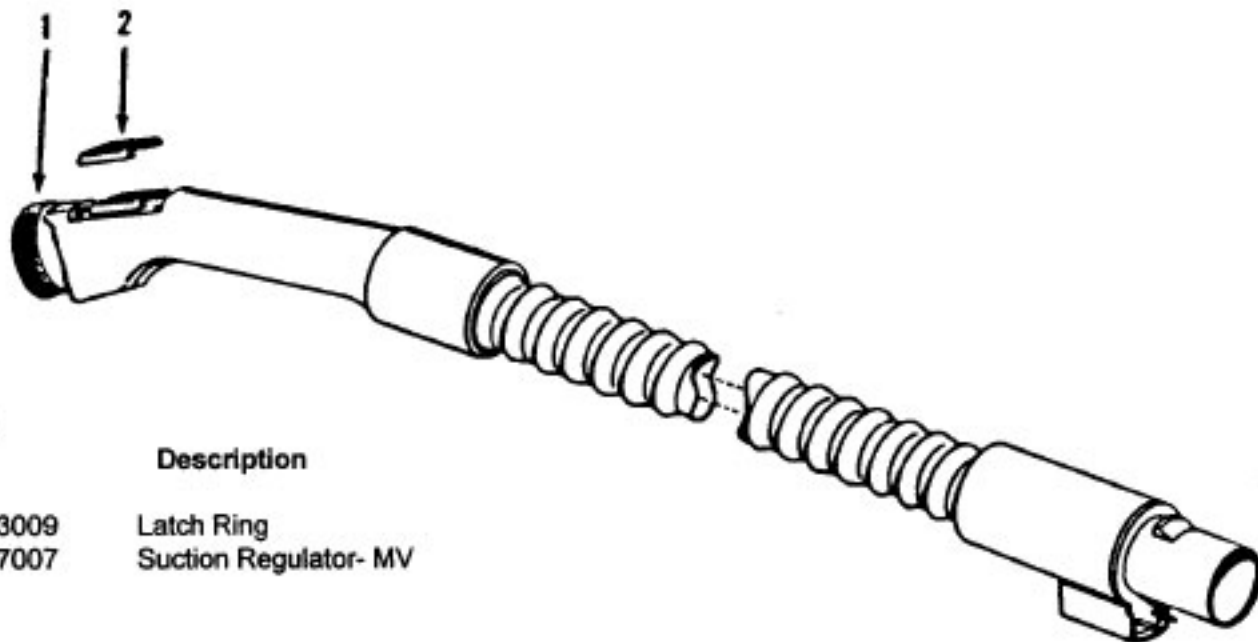

Dimension Hose
43433087 + Hose - 2W - AAP 7-1/2'
43433080 Hose - 2W - AAB 6'

Ref. No.	Part No.	Description
1	36153009	Latch Ring
	34777007	Suction Regulator- MV