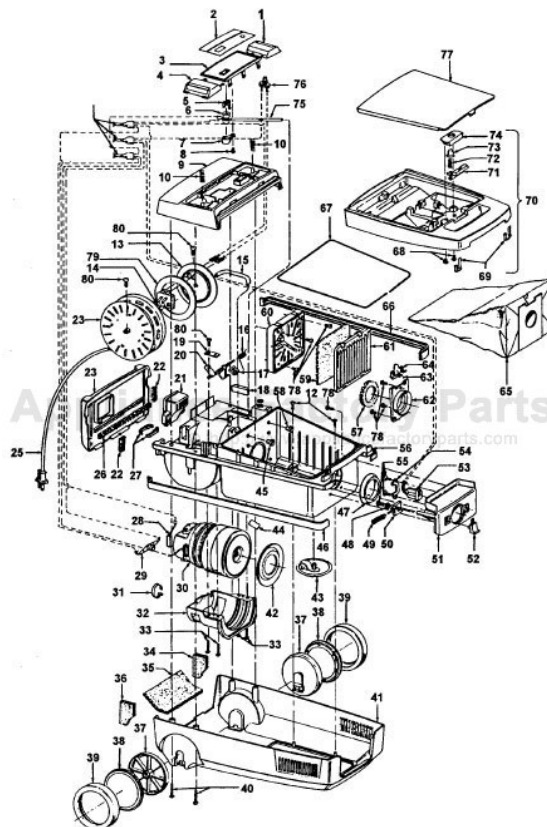

[Find Your HOOVER Vacuum Cleaner Parts - Select From 1456 Models](#)

----- Manual continues below part list -----