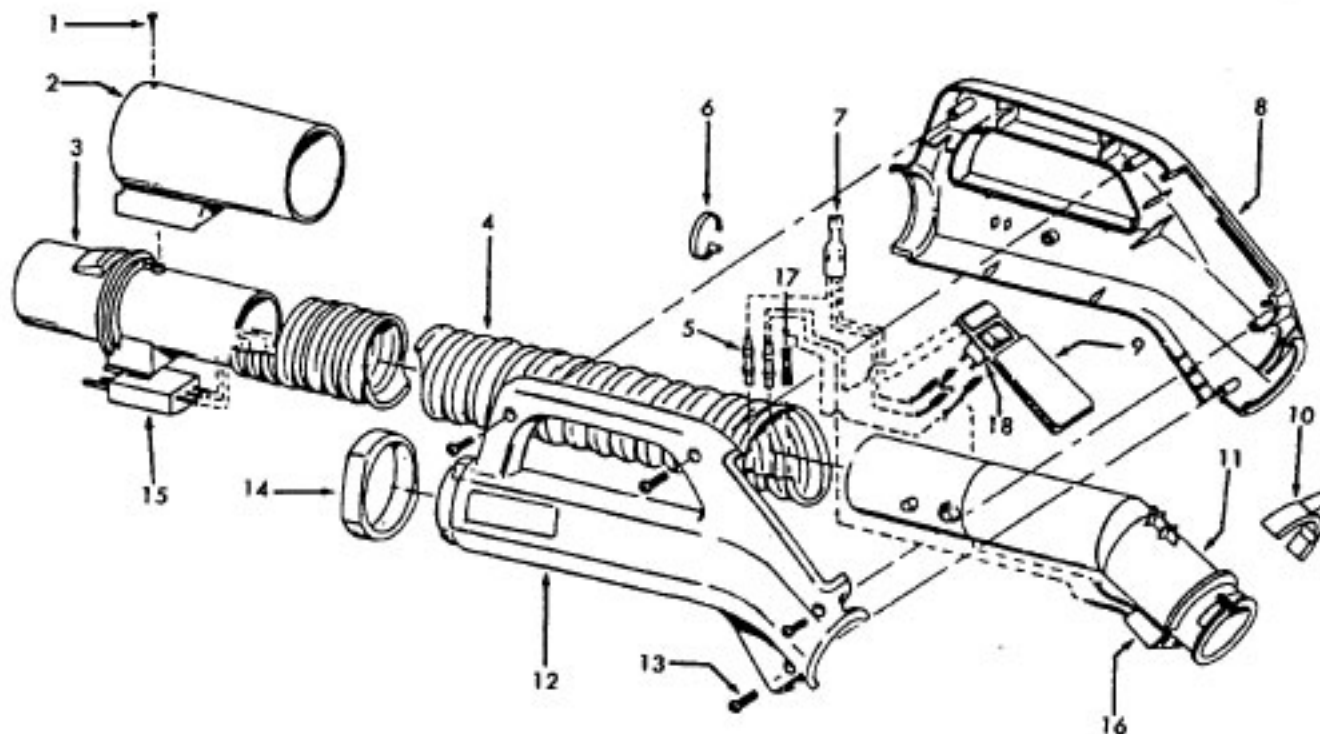

Ref. No.	Part No.	Description	Ref. No.	Part No.	Description
	43433025	Hose - 3W - MV	10	36153029	Latch Ring
	43433082	Hose - 3W - MV	11	38646034	Inner Tube
1	21124102	Drive Screw	12	48663161	Grip - RH - MV
2	38634067	Grip - MV		39461007	Grip - RH - MV - (43433025)
3	38638030	Hose Connector	13	21447124	Screw
4	43431014	Hose - 3W	14	36131087	Retainer Ring
5	31712006	Insulating Sleeve	15	46521008	Plug - 3 Pin
6	27479307	Wire Tie	16	46325024	Connector Repair Kit - (43433082 Only)
7	12227	Insulated Terminal	17	27613003	Wire Slice
8	48663161	Grip - LH - MV	18	28161051	Switch
	39461008	Grip - LH - MV - (43433025)			
9	47551025	Grip Control Panel - AG (incl. Items 6, 7,17)