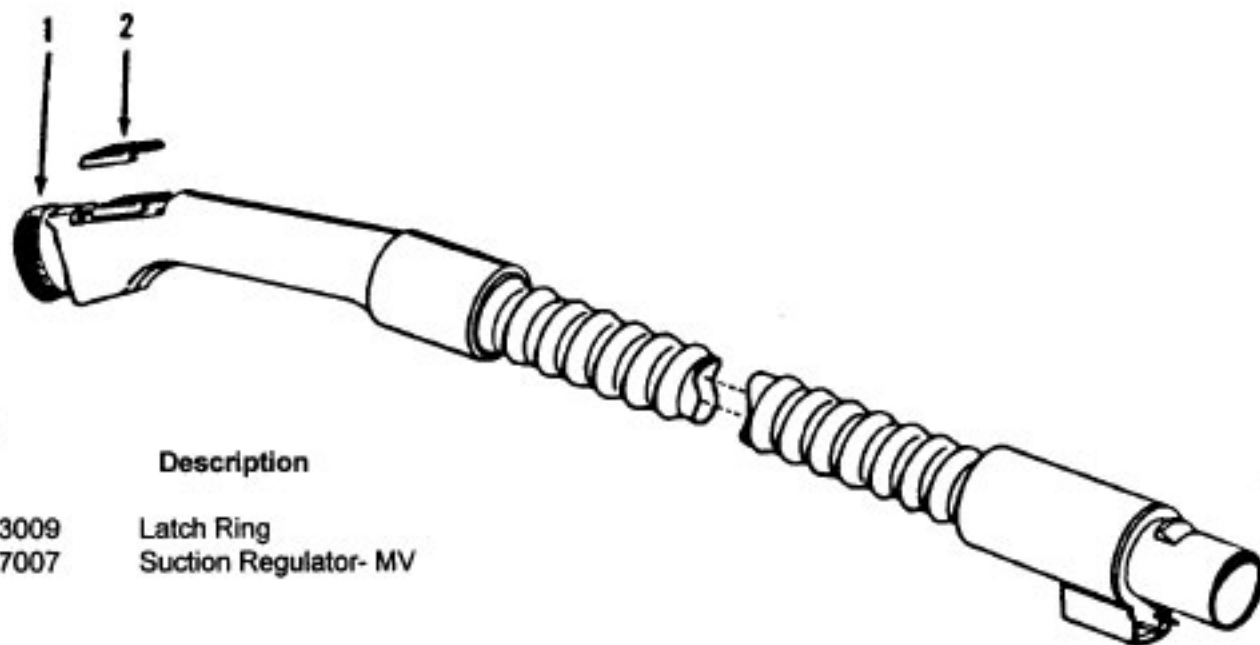

Dimension Hose
43433087 + Hose - 2W - AAP 7-1/2'
43433080 Hose - 2W - AAB 6'

Ref. No.	Part No.	Description
1	36153009	Latch Ring
	34777007	Suction Regulator- MV