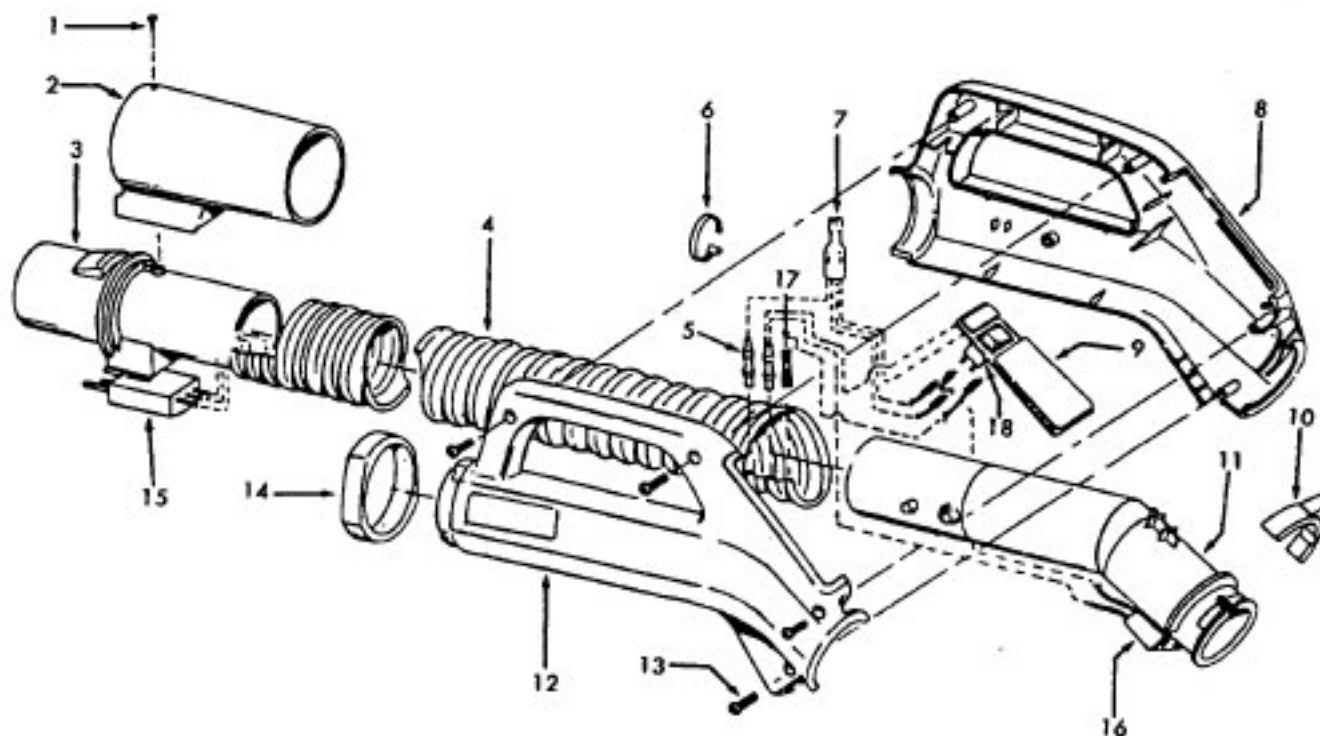

Ref. No.	Part No.	Description	Ref. No.	Part No.	Description
	43433025	Hose - 3W - MV	10	36153029	Latch Ring
	43433082	Hose - 3W - MV	11	38646034	Inner Tube
1	21124102	Drive Screw	12	48663161	Grip - RH - MV
2	38634067	Grip - MV		39461007	Grip - RH - MV - (43433025)
3	38638030	Hose Connector	13	21447124	Screw
4	43431014	Hose - 3W	14	36131087	Retainer Ring
5	31712006	Insulating Sleeve	15	46521008	Plug - 3 Pin
6	27479307	Wire Tie	16	46325024	Connector Repair Kit - (43433082 Only)
7	12227	Insulated Terminal	17	27613003	Wire Slice
8	48663161	Grip - LH - MV	18	28161051	Switch
	39461008	Grip - LH - MV - (43433025)			
9	47551025	Grip Control Panel - AG (incl. Items 6, 7, 17)