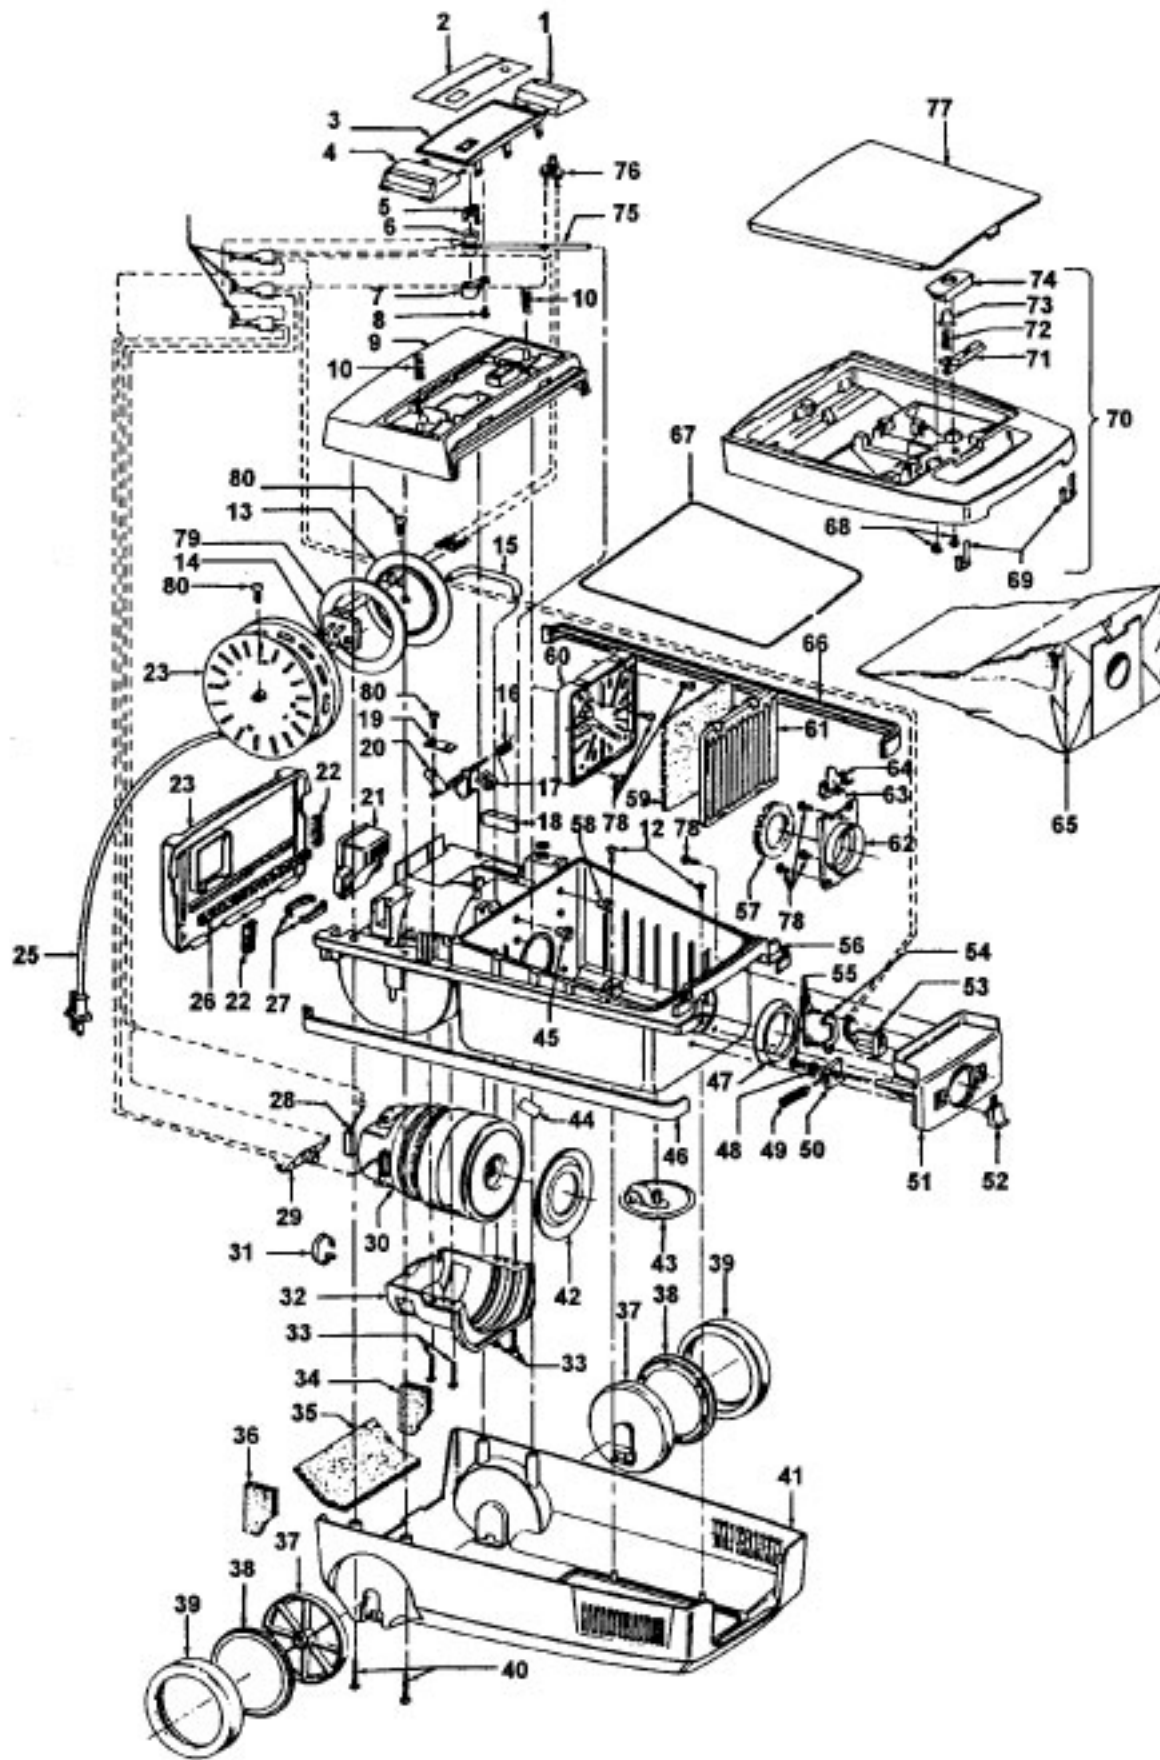

Dimension Cleaner

Model S3277, S3277-040, S3445, S3623

Ref. No.	Part No.	Description
1	38434003	Switch Pedal - AG
2	51375086	Nameplate - S3277, S3277-040
	51375111	Nameplate - S3445
	51371023	Nameplate - S3623
3	37214110	Control Panel - MS
	37214075	Control Panel - MY
	37214161	Control Panel - AG
4	38434008	Cord Pedal - AG
5	39383095	Lens
6	27343213	Bag Indicator
7	36131052	Retainer Clip
8	160508	Screw
9	37221024	Rear Deck - MP - S3277, S3277-040
	37221023	Rear Deck - ML - S3445
	37221029	Rear Deck - ABB - S3623
10	38313021	Spring
11	18972	Terminal-insulated
12	21447003	Screw
13	36924005	Brush Block Bracket
14	47342008	Brush Block
15	31725018	Vent Tube
16	38356006	Spring
17	36222008	Brake Pad
18	34132014	Foam Pad
19	36131017	Retainer
20	38458012	Brake Arm
21	37926006	Plug Housing - MS - S3277, 3277-040
	37926005	Plug Housing - MY - S3445
	37926009	Plug Housing - AG - S3623
22	34132008	Seal
23	46831025	Cord Reel
24	42224005	Rear Panel & Seals - AG -S3277, S3277-040, S3623
	42224001	Rear Panel & Seals - MY - S3445
25	46383308	Cord - AG - 23
26	34123025	Seal
27	35253004	Ferrule
28	167679	Carbon Brush
29	28382111	Hi-Limit Thermostat
30	43578037	Motor - (P - 192)
	43578082	Motor - (P - 192)
31	27479307	Wire Tie
32	37196110	Motor Cap
33	21447072	Screw
34	34214002	Seal-LH
35	34172026	Seal
36	34214001	Seal-RH
37	43244021	Inside Wheel
38	32811003	Outside Wheel - MR
	32811012	Outside Wheel - AG
	32811013	Outside Wheel - ABB
39	38522050	Tire - MS - S3277, S3277-040
	38522053	Tire - S3445, S3623
40	21447121	Screw
41	37212138	Lower Case - AG -S3277, S3277-040
	37212133	Lower Case & Seal - MX - S3445
	37212139	Lower Case & Seal - ABB - S3623
42	38784013	Seal
43	43244025	Caster Wheel
44		Tape
45	32271003	Tube Adapter
46	36235035	Furniture Guard- RH- MS- S3277, S3277-040
	36235023	Furniture Guard - RH - MY - S3445
	36235075	Furniture Guard - RH - AG - S3623
47	38784015	Seal
48	21328071	Washer
49	38313017	Spring
50	36152005	Slide Latch
51	37218018	Hose Module- MR- S3277, S3277-040, S3623
	37218017	Hose Module - MX - S3445
52	38421011	Slide Button