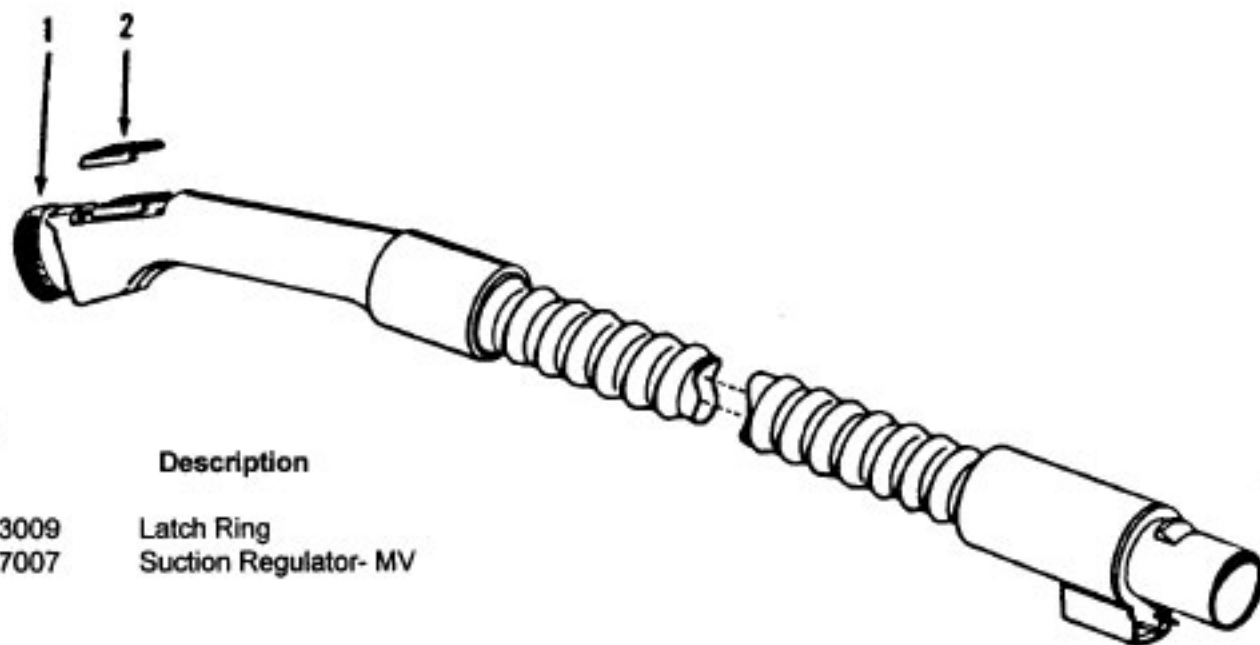

Dimension Hose
43433087 + Hose - 2W - AAP 7-1/2'
43433080 Hose - 2W - AAB 6'

Ref. No.	Part No.	Description
1	36153009	Latch Ring
	34777007	Suction Regulator- MV

Ref. No.	Part No.	Description	Ref. No.	Part No.	Description
	43433025	Hose - 3W - MV	10	36153029	Latch Ring
	43433082	Hose - 3W - MV	11	38646034	Inner Tube
1	21124102	Drive Screw	12	48663161	Grip - RH - MV
2	38634067	Grip - MV		39461007	Grip - RH - MV - (43433025)
3	38638030	Hose Connector	13	21447124	Screw
4	43431014	Hose - 3W	14	36131087	Retainer Ring
5	31712006	Insulating Sleeve	15	46521008	Plug - 3 Pin
6	27479307	Wire Tie	16	46325024	Connector Repair Kit - (43433082 Only)
7	12227	Insulated Terminal	17	27613003	Wire Slice
8	48663161	Grip - LH - MV	18	28161051	Switch
	39461008	Grip - LH - MV - (43433025)			
9	47551025	Grip Control Panel - AG (incl. Items 6, 7, 17)			