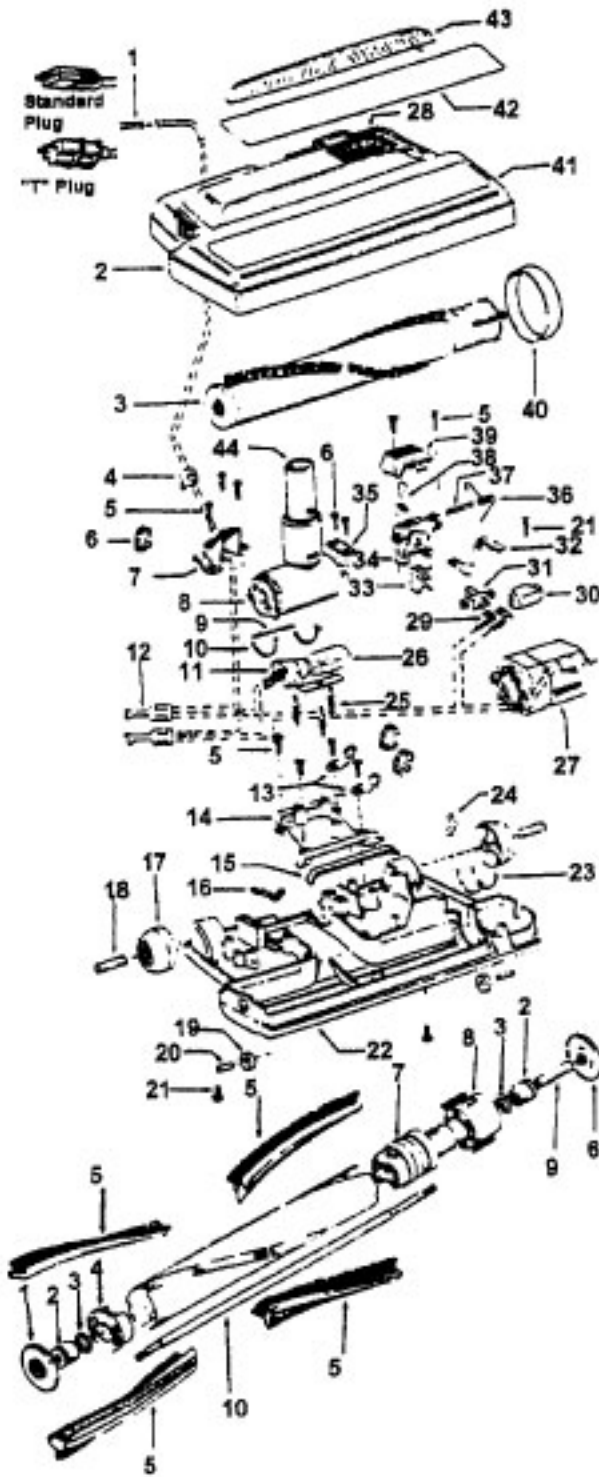

Power Nozzle 48438112 + (Use 48438044)
48438124 - ABB, 48438126 - ABB
48438226 - AG T - Plug,
48438044 - AG - Standard Plug

Model S3277, S3277-040, S3279,
S3491, S3493, S3623, S3625

Agitator 48416030

1	48495AY	Bearing
2	43267002	Bearing
3	21347003	Washer
4	36422001	End
5	48445017	Agitator Brush
6	41435018	Thread Guard
7	38537008	End Pulley
8	48418001	Brush Ring
9	31722019	Spacer
10	32724005	Shaft

Ref. No.	Part No.	Description
1	46321088	Cord - AG - Standard Plug
	46321009	Cord - S3625
2	36231103	Furniture Guard - MS - S3277, S3277-040, S3279
	36231096	Furniture Guard - MY
3	48416030	Agitator - 4B
4	163768	Strain Relief
5	21447041	Screw
6	27479307	Wire Tie
7	36131044	Retainer Housing - MP
	36131067	Retainer Housing - AG - S3491, S3493, S3623, S3625
8	43461021	Nozzle Connector - AG (Incl. Item 44)
9	34112005	Seal
10	34337003	Seal
11	47171009	Lamp Socket
12	18972	Insulated Terminal (3 Wire)
13	45517	Wire Holder
14	42256098	Dust Cover
15	34123017	Seal
16	35276001	Detent Spring
17	32175025	Wheel - AG
18	31523005	Wheel Shaft
19	32761001	Wheel
20	31522004	Wheel Shaft
21	21447007	Screw
22	42246121	Base Plate Assm. (incl. Items 17,18,19,20,23,24)
23	34337004	Lower Seal
24	13261AY	Rib Shoe
25	36218005	Grommet
26	27317307	Lamp - 15
27	43177073	Motor
28	51865002	Indicator Lens
	51865018	Indicator Lens
29	27666702	Terminal
30	37258082	Shield
31	281770KD	Switch
32	51151053	Indicator - PH
33	34361001	Switch Actuator
34	42262032	Housing
35	36131017	Retainer
36	38353007	Torsion Spring
37	31523006	Pivot Pin
38	38458002	Depressor
39	38433054	Switch Pedal - MR
	38433067	Switch Pedal - MW - S3491, S3493, S3623, S3625
40	38528011	Belt
41	42252189	Nozzle Body-AG - (Incl. Items 2,43)
42	52125092	Nameplate - S3277, S3279
	52125114	Nameplate - S3277-040, S3491, 4393
	52125133	Nameplate - S3623, S3625
43	39383060	Lens
44	43457037	Swivel Tube - AG