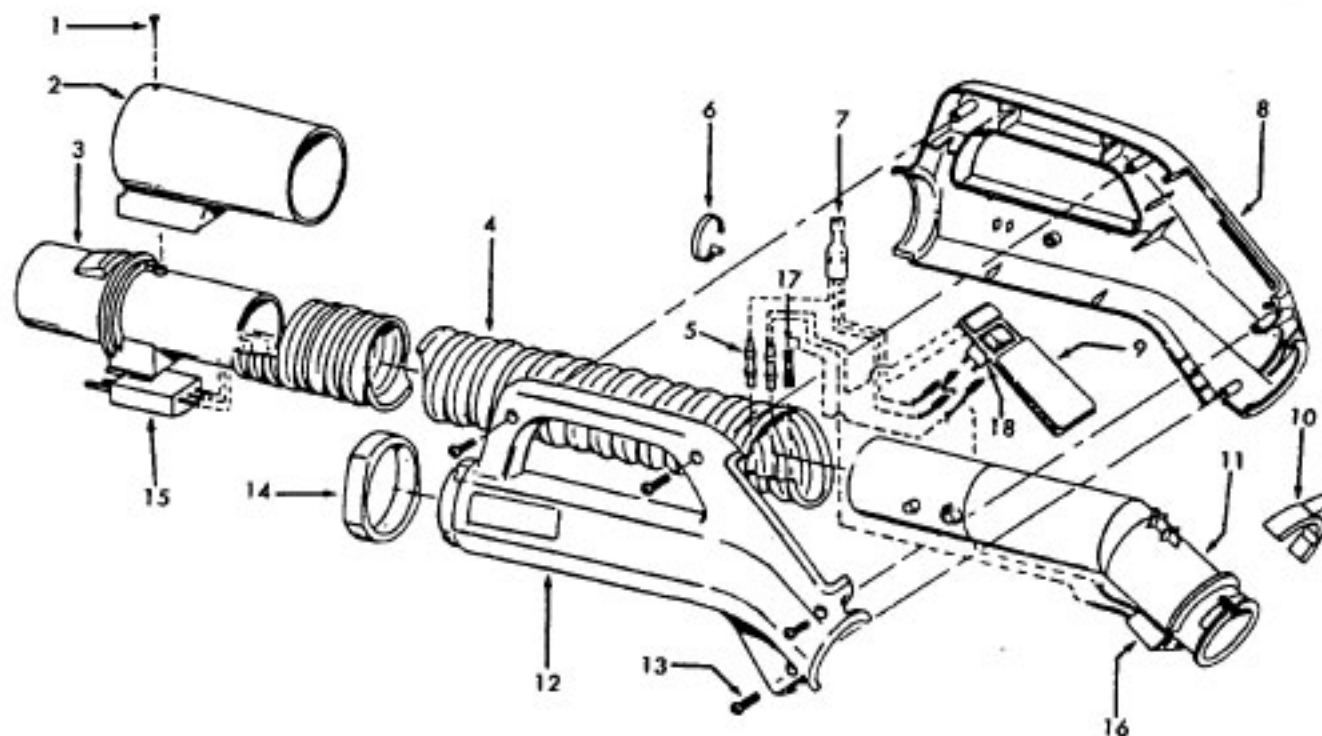

Dimension Hose
43433087 + Hose - 2W - AAP 7-1/2'
43433080 Hose - 2W - AAB 6'

Ref. No.	Part No.	Description
1	36153009	Latch Ring
	34777007	Suction Regulator- MV

Ref. No.	Part No.	Description	Ref. No.	Part No.	Description
	43433025	Hose - 3W - MV	10	36153029	Latch Ring
	43433082	Hose - 3W - MV	11	38646034	Inner Tube
1	21124102	Drive Screw	12	48663161	Grip - RH - MV
2	38634067	Grip - MV		39461007	Grip - RH - MV - (43433025)
3	38638030	Hose Connector	13	21447124	Screw
4	43431014	Hose - 3W	14	36131087	Retainer Ring
5	31712006	Insulating Sleeve	15	46521008	Plug - 3 Pin
6	27479307	Wire Tie	16	46325024	Connector Repair Kit - (43433082 Only)
7	12227	Insulated Terminal	17	27613003	Wire Slice
8	48663161	Grip - LH - MV	18	28161051	Switch
	39461008	Grip - LH - MV - (43433025)			
9	47551025	Grip Control Panel - AG (incl. Items 6, 7, 17)			