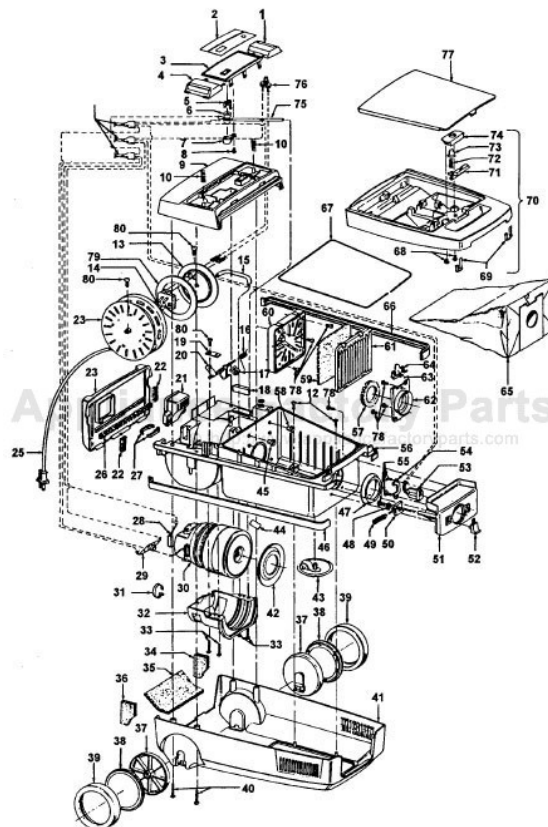

[Find Your HOOVER Vacuum Cleaner Parts - Select From 1456 Models](#)

----- Manual continues below part list -----