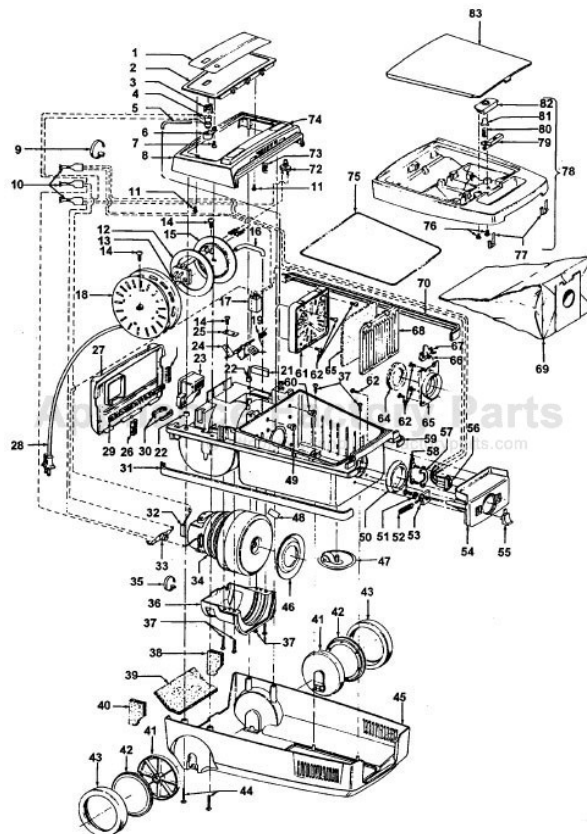

[Find Your HOOVER Vacuum Cleaner Parts - Select From 1456 Models](#)

----- Manual continues below part list -----