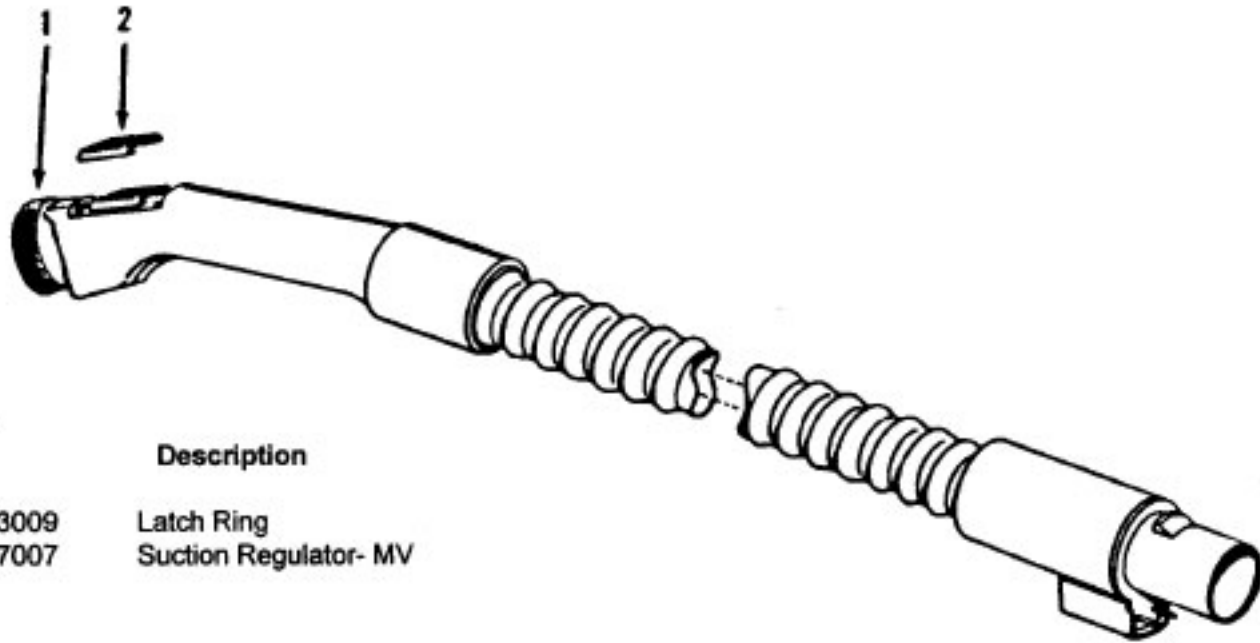

Dimension Hose
43433087 + Hose - 2W - AAP 7-1/2'
43433080 Hose - 2W - AAB 6'

Ref. No.	Part No.	Description
1	36153009 34777007	Latch Ring Suction Regulator- MV

Ref. No.	Part No.	Description	Ref. No.	Part No.	Description
	43433025	Hose - 3W - MV	10	36153029	Latch Ring
	43433082	Hose - 3W - MV	11	38646034	Inner Tube
1	21124102	Drive Screw	12	48663161	Grip - RH - MV
2	38634067	Grip - MV		39461007	Grip - RH - MV - (43433025)
3	38638030	Hose Connector	13	21447124	Screw
4	43431014	Hose - 3W	14	36131087	Retainer Ring
5	31712006	Insulating Sleeve	15	46521008	Plug - 3 Pin
6	27479307	Wire Tie	16	46325024	Connector Repair Kit - (43433082 Only)
7	12227	Insulated Terminal	17	27613003	Wire Slice
8	48663161	Grip - LH - MV	18	28161051	Switch
	39461008	Grip - LH - MV - (43433025)			
9	47551025	Grip Control Panel - AG (incl. Items 6, 7, 17)			