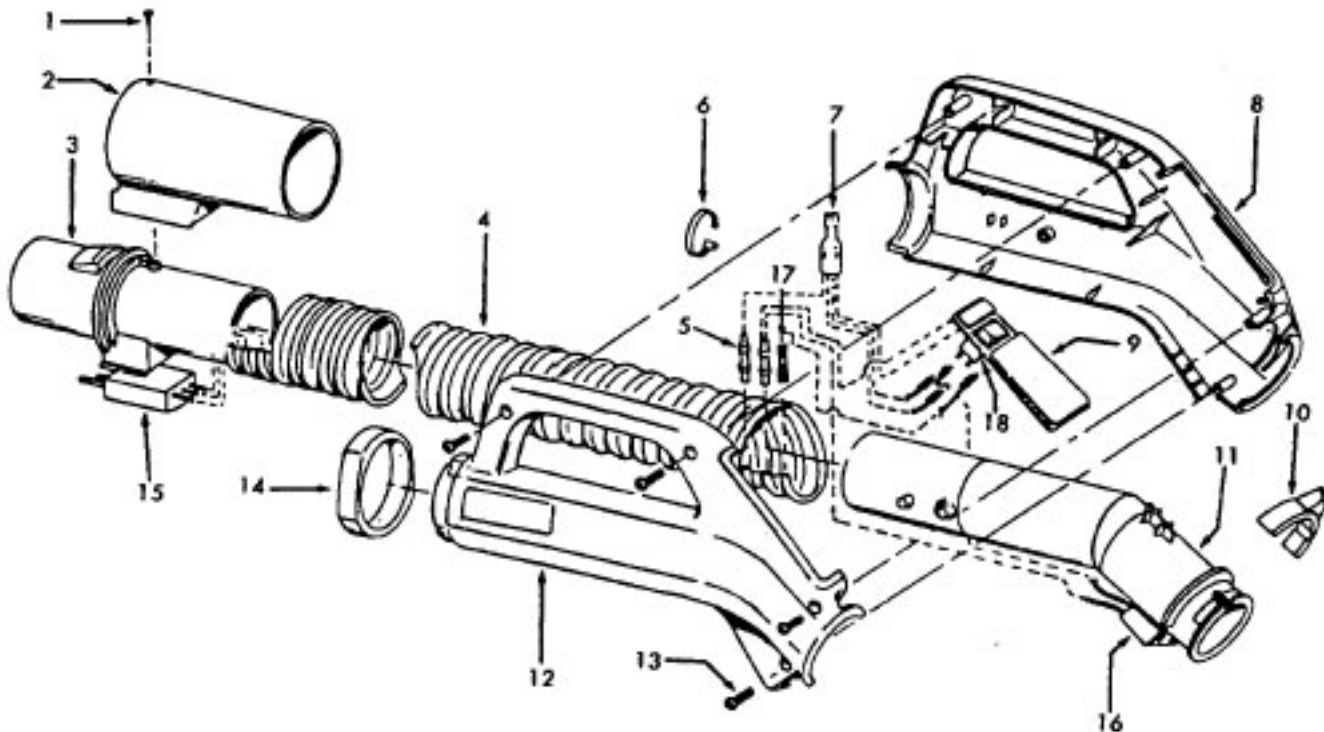

Dimension Hose
43433087 + Hose - 2W - AAP 7-1/2'
43433080 Hose - 2W - AAB 6'

Ref. No.	Part No.	Description
1	36153009	Latch Ring
	34777007	Suction Regulator- MV

Ref. No.	Part No.	Description	Ref. No.	Part No.	Description
	43433025	Hose - 3W - MV	10	36153029	Latch Ring
	43433082	Hose - 3W - MV	11	38646034	Inner Tube
1	21124102	Drive Screw	12	48663161	Grip - RH - MV
2	38634067	Grip - MV		39461007	Grip - RH - MV - (43433025)
3	38638030	Hose Connector	13	21447124	Screw
4	43431014	Hose - 3W	14	36131087	Retainer Ring
5	31712006	Insulating Sleeve	15	46521008	Plug - 3 Pin
6	27479307	Wire Tie	16	46325024	Connector Repair Kit - (43433082 Only)
7	12227	Insulated Terminal	17	27613003	Wire Slice
8	48663161	Grip - LH - MV	18	28161051	Switch
	39461008	Grip - LH - MV - (43433025)			
9	47551025	Grip Control Panel - AG (incl. Items 6, 7,17)			