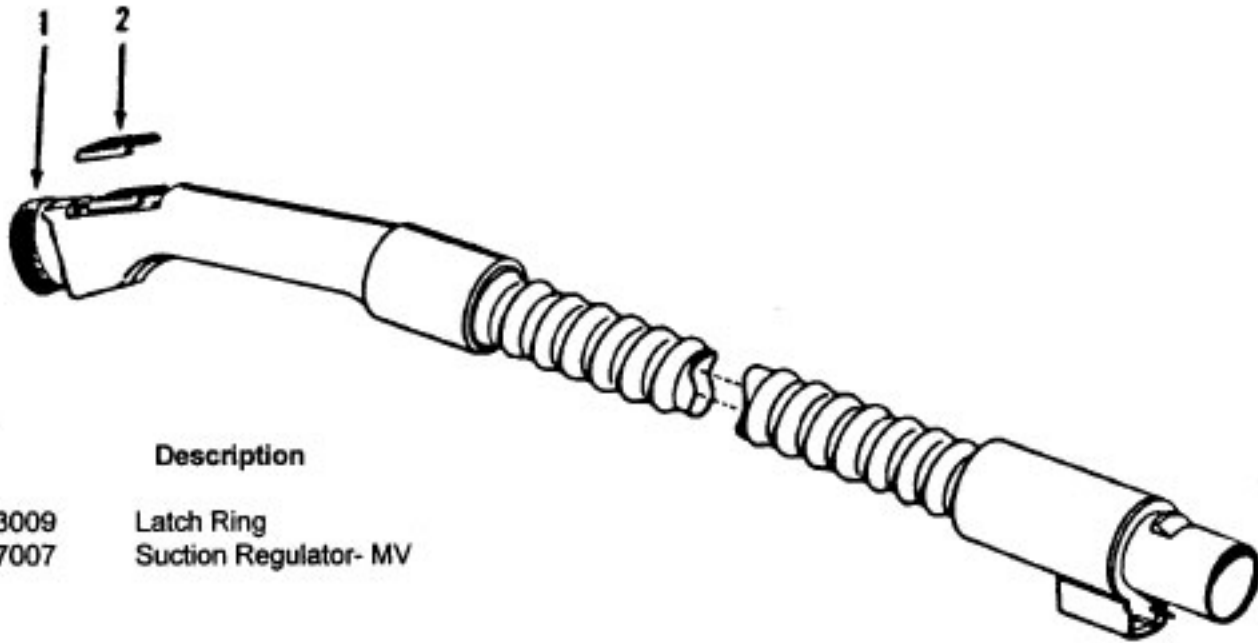

Dimension Hose
43433087 + Hose - 2W - AAP 7-1/2'
43433080 Hose - 2W - AAB 6'

Ref. No.	Part No.	Description
1	36153009	Latch Ring
	34777007	Suction Regulator- MV

Ref. No.	Part No.	Description	Ref. No.	Part No.	Description
	43433025	Hose - 3W - MV	10	36153029	Latch Ring
	43433082	Hose - 3W - MV	11	38646034	Inner Tube
1	21124102	Drive Screw	12	48663161	Grip - RH - MV
2	38634067	Grip - MV		39461007	Grip - RH - MV - (43433025)
3	38638030	Hose Connector	13	21447124	Screw
4	43431014	Hose - 3W	14	36131087	Retainer Ring
5	31712006	Insulating Sleeve	15	46521008	Plug - 3 Pin
6	27479307	Wire Tie	16	46325024	Connector Repair Kit - (43433082 Only)
7	12227	Insulated Terminal	17	27613003	Wire Slice
8	48663161	Grip - LH - MV	18	28161051	Switch
	39461008	Grip - LH - MV - (43433025)			
9	47551025	Grip Control Panel - AG (incl. Items 6, 7,17)			