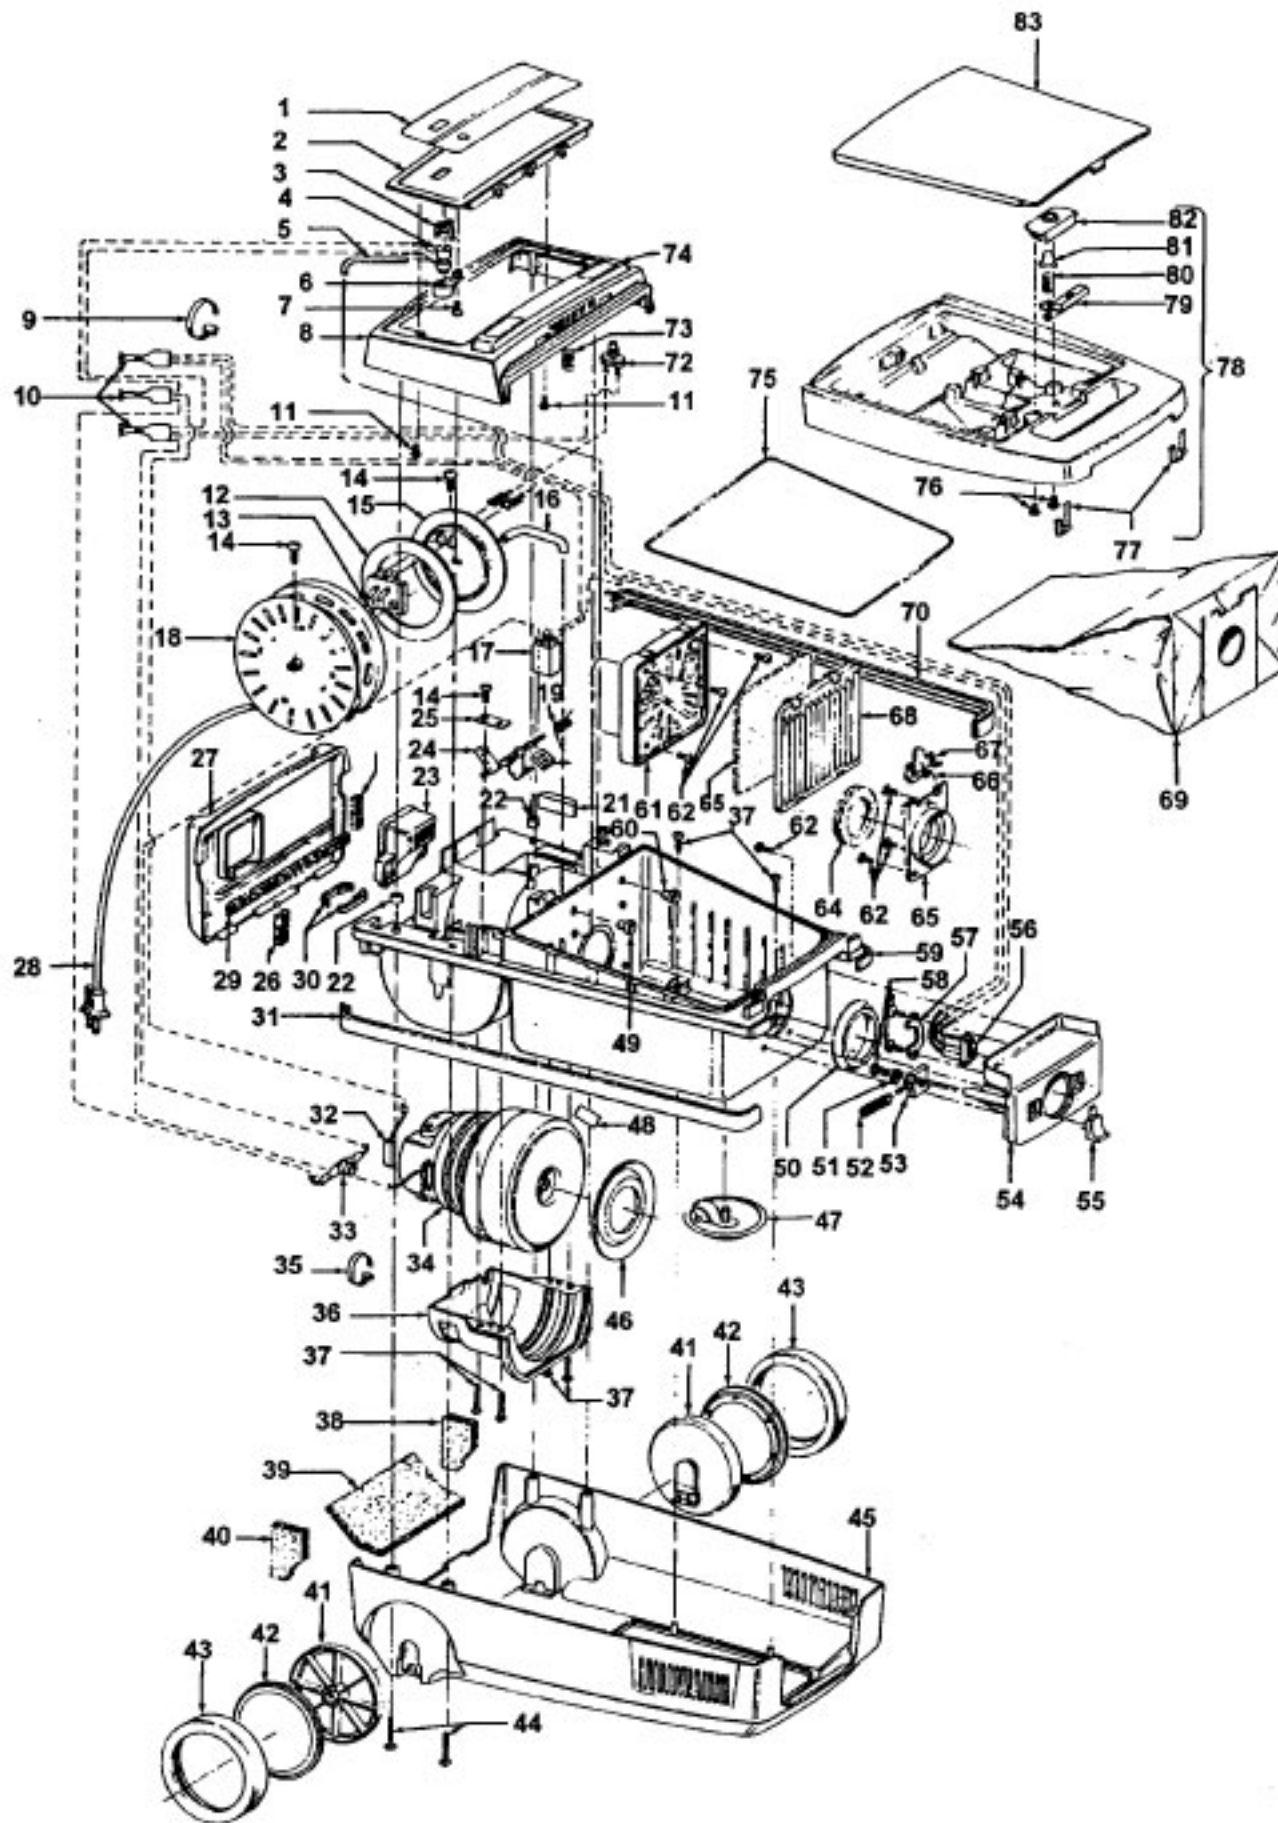

Dimension Cleaner

Model S3279, S3491

Ref. No.	Part No.	Description	Ref. No.	Part No.	Description
1	51375027	Nameplate	55	38421011	Slide Button
2	37214107	Control Panel	56	46526008	Receptacle - 3W
	37214149	Control Panel - AG	57	36171009	Clamp
3	39383095	Lens	58	21447203	Screw
4	27343213	Bag Indicator	59	37215111	Main Frame - AG
5	31727026	Vent Tube - Indicator	60	32282008	Tube Adapter
6	36131052	Retainer Clip	61	36434105	Back Support
7	160508	Screw	62	21447003	Screw
8	37221008	Rear Deck - MR	63	38765006	Filter
	37221018	Rear Deck - AG - S3491	64	38784017	Seal
9	27479307	Wire Tie	65	36425032	Bag Collar Support
10	18972	Terminal - Insulated	66	38351006	Spring
11	21447125	Screw	67	36153026	Bag Latch
12	31178027	Seal	68	37944004	Filter Retainer
13	47342008	Brush Block	69	4010037M	Paper Bag - 3 Pk.
14	21447003	Screw	70	36235025	Furniture Guard - LH - MS
15	36924005	Brush Block Bracket		36235027	Furniture Guard - LH - MV - S3491
16	31725018	Vent Tube	72	47511030	Switch
17	28318002	Relay	73	38313021	Spring
18	46831025	Cord Reel	74	38426042	Pedal - MS
19	38356006	Spring		38426044	Pedal - AG - S3491
20	36222008	Brake Pad	75	31526003	Seal
21	34132014	Foam Pad	76	21447017	Screw
22	31199006	Spacer	77	21378157	Spring Clip
23	37926006	Plug Housing - MS	78	42217103	Bag Lid - MR
	37926009	Plug Housing - AG - S3491		42217106	Bag Lid - AG - S3491
24	38458012	Brake Arm	79	36152010	Latch - MR
25	36131017	Retainer		36152013	Latch - AG - S3491
26	34132008	Seal	80	38313017	Spring
27	42224005	Rear Panel - AG	81	38411053	Pop-Up Button
28	46383308	Cord - AAP - 23	82	36131048	Latch Retainer
29	34123025	Seal	83	36433024	Tool Lid - AAL (Clear)
30	35253004	Ferrule		56513214	Owner Manual
31	36235035	Furniture Guard - RH - MS		58185121	Carton
	36235037	Furniture Guard - RH - MV - S3491		8185132	Carton - S3491
32	167679	Carbon Brush		58461024	Rear Support
33	28382111	Thermostat		58461025	Front Support
34	43578082	Motor - (P-1 92)		58216010	Bottom Pad
35	27479307	Wire Tie		58333010	Mid Pad
36	37196110	Motor Cap		58369022	Bottom Support
37	21447072	Screw	CLEANING TOOLS - (P-150)		
38	34214002	Seal - LH		38617017	Crevice Tool - AG
39	34172026	Seal		43414057	Furniture Nozzle - AG
40	34214001	Seal - RH		43414064	Dusting Brush - AG
41	43244021	Inside Wheel		43414073	Floor Brush - AG
42	32811012	Outside Wheel - AG		43433025	Hose - 3W - MV - (P-1 48)
43	38522050	Tire - MS		43453023	Extension Tube w/Control - AX - 20
	38522053	Tire - AG - S3491		43453052	Extension Tube - 20 - AX
44	21447121	Screw		48438226	Power Nozzle - AG - T- Plug S3491 - (P- 146)
45	37212138	Lower Case - AG		48438044	Power Nozzle - AG - Std. Plug S3491 P-146
46	38784013	Motor Seal			
47	43244025	Caster Wheel			
48		Tape			
49	32271003	Tube Adapter			
50	38784015	Seal			
51	21328071	Washer			
52	38313017	Spring			
53	36152005	Slide Latch			
54	37218019	Hose Module - MP			
	37218022	Hose Module - AG - S3491			