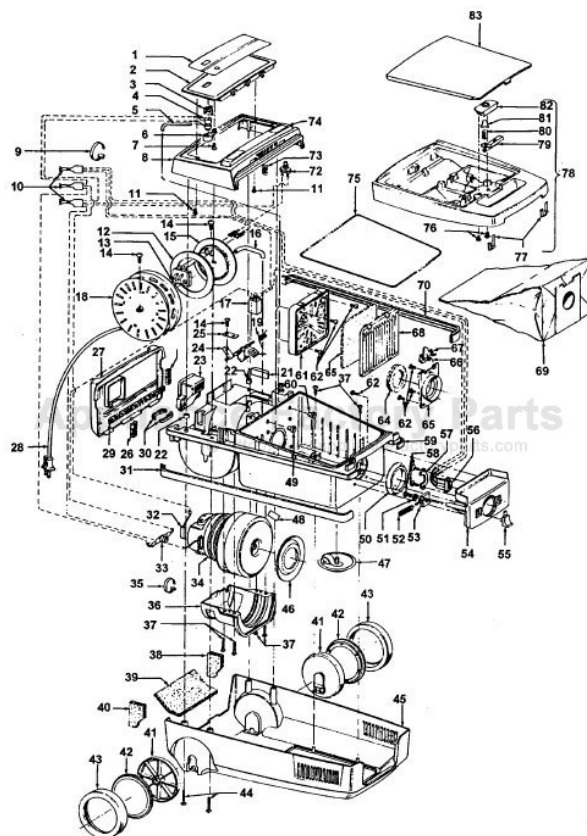

[Find Your HOOVER Vacuum Cleaner Parts - Select From 1456 Models](#)

----- Manual continues below part list -----