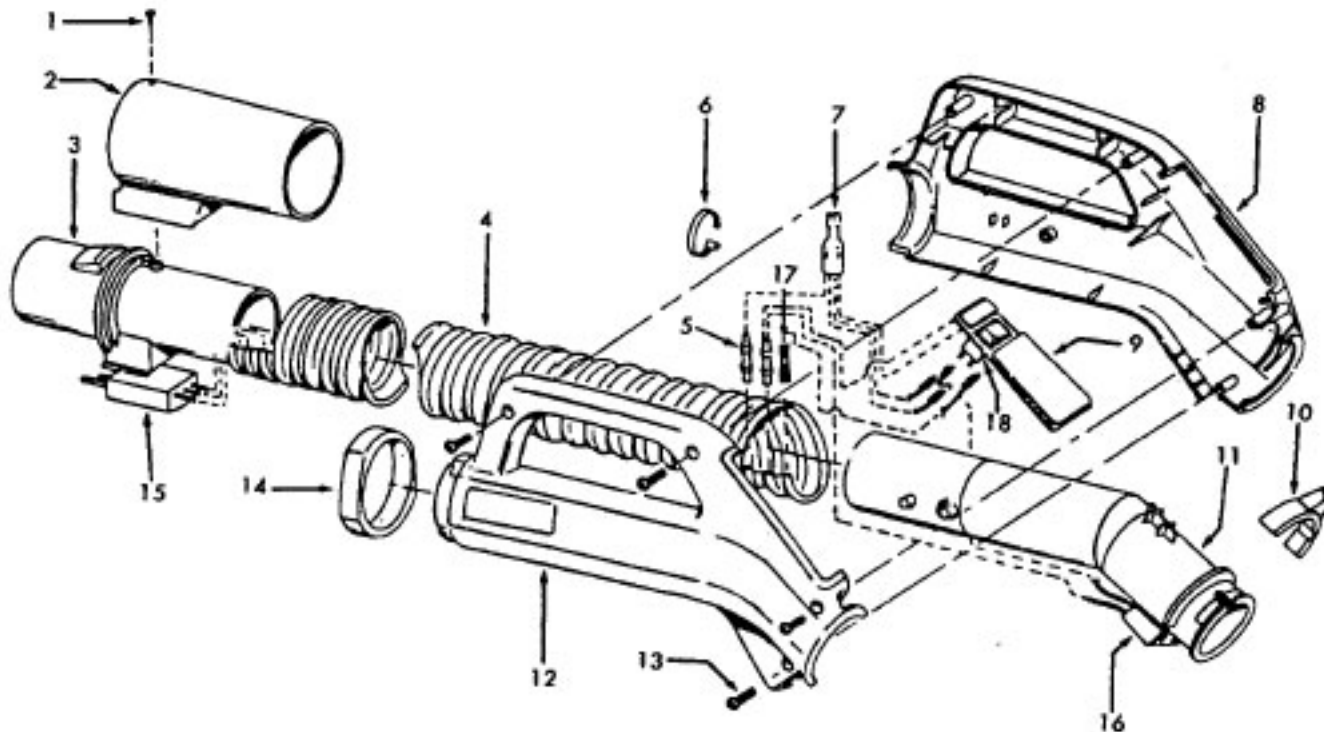

Dimension Hose
43433087 + Hose - 2W - AAP 7-1/2'
43433080 Hose - 2W - AAB 6'

Ref. No.	Part No.	Description
1	36153009 34777007	Latch Ring Suction Regulator- MV

Ref. No.	Part No.	Description	Ref. No.	Part No.	Description
	43433025	Hose - 3W - MV	10	36153029	Latch Ring
	43433082	Hose - 3W - MV	11	38646034	Inner Tube
1	21124102	Drive Screw	12	48663161	Grip - RH - MV
2	38634067	Grip - MV		39461007	Grip - RH - MV - (43433025)
3	38638030	Hose Connector	13	21447124	Screw
4	43431014	Hose - 3W	14	36131087	Retainer Ring
5	31712006	Insulating Sleeve	15	46521008	Plug - 3 Pin
6	27479307	Wire Tie	16	46325024	Connector Repair Kit - (43433082 Only)
7	12227	Insulated Terminal	17	27613003	Wire Slice
8	48663161	Grip - LH - MV	18	28161051	Switch
	39461008	Grip - LH - MV - (43433025)			
9	47551025	Grip Control Panel - AG (incl. Items 6, 7, 17)			