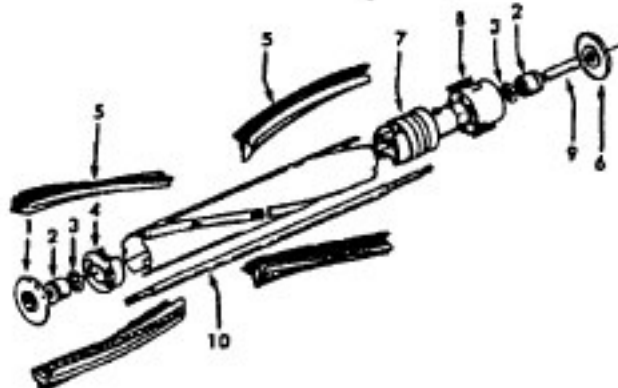

Power Nozzle

48438112 + (Use 48438044) - MN - S3281, S3283, S3283-040

48438224 - MT - S3405, S3423

Ref. No.	Part No.	Description
	48438056	Power Nozzle - MT - (Same as 48438224 except 4.5' Cord)
1	46321088	Cord - AG - Standard Plug
2	46321005	Attachment Cord
	36231104	Furniture Guard - MZ
	36231106	Furniture Guard - MW - S3483, S3283-040
3	48416030	Agitator - 4B
4	163768	Strain Relief
5	21447041	Screw
6	27479307	Wire Tie
7	36131024	Retainer Housing - MT
8	43461021	Nozzle Connector - AG
9	34112005	Seal
10	34337003	Seal
11	47171009	Lamp Socket
12	18972	Insulated Terminal (3 Wire)
13	45517	Wire Holder
14	42256098	Dust Cover
15	34123017	Seal
16	35276001	Detent Spring
17	32175025	Wheel - AG
18	31523005	Wheel Shaft
19	32761001	Wheel
20	31522004	Wheel Shaft
21	21447007	Screw
22	42246121	Base Plate Assm. (Incl. Items 17,18,19,20,23,24)
23	34337004	Lower Seal
	34378010	Upper Seal
24	13261AY	Rib Shoe
25	36218005	Grommet
26	27317307	Lamp - 15
27	43177073	Motor
28	51865003	Indicator Lens
	51865004	Indicator Lens - S3283-040
29	27666702	Terminal
30	37258082	Shield
31	281770KD	Switch
32	51151053	Indicator - PH
33	34361001	Switch Actuator
34	42262032	Housing
35	36131017	Retainer
36	38353007	Torsion Spring
37	31523006	Pivot Pin
38	38458002	Depressor
39	38433066	Switch Pedal - MZ
	38433067	Switch Pedal - MW - S3283, S3283-040, S3423
40	38528011	Belt
41	42252189	Nozzle Body - AG
42	52125092	Nameplate
	52125091	Nameplate - S3405, S3423
	52125114	Nameplate - S3283-040
43	39383060	Lens
44	43457037	Swivel Tube - AG

Agitator 48416030

1	48495AY	Thread Guard
2	43267002	Bearing
3	21347003	Washer
4	36422001	End
5	48445017	Agitator Brush
6	41435018	Thread Guard
7	38537008	End Pulley
8	48418001	Brush Ring
9	31722019	Spacer
10	32724005	Shaft