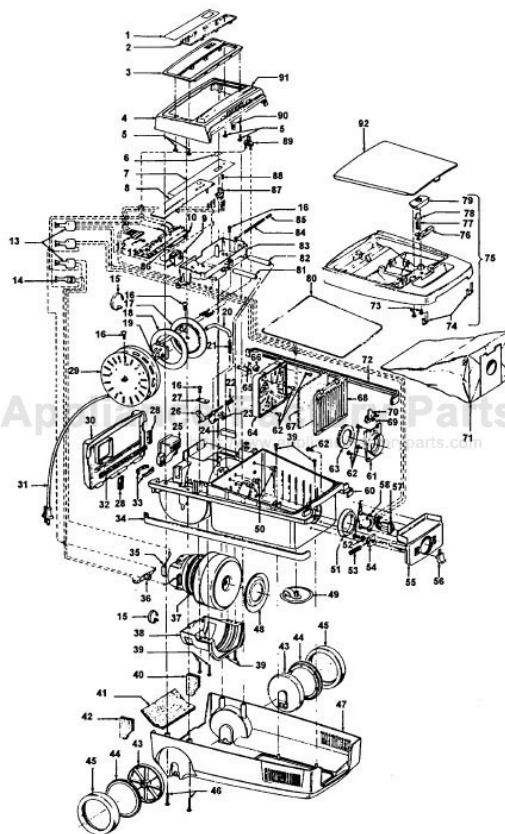

[Find Your HOOVER Vacuum Cleaner Parts - Select From 1456 Models](#)

----- Manual continues below part list -----