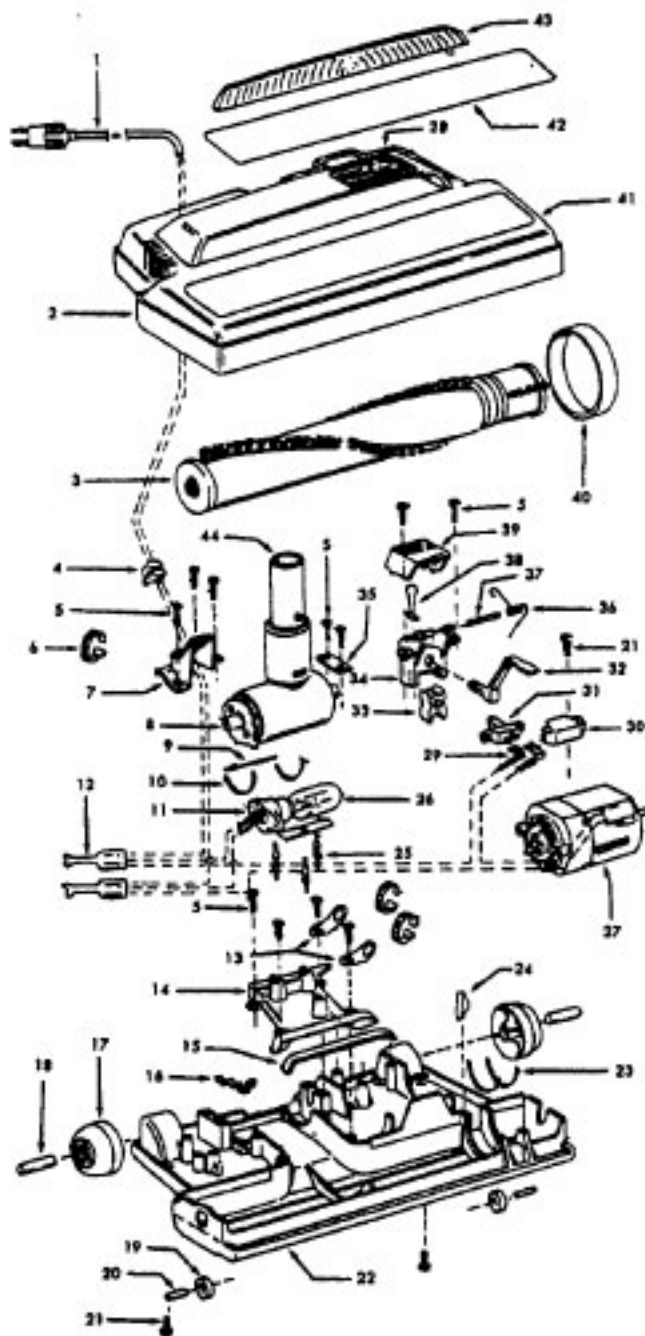

Power Nozzle

48438112 + (Use 48438044) - MN - S3281, S3283, S3283-040

48438224 - MT - S3405, S3423

Ref. No.	Part No.	Description
	48438056	Power Nozzle - MT - (Same as 48438224 except 4.5' Cord)
1	46321088	Cord - AG - Standard Plug
2	46321005	Attachment Cord
	36231104	Furniture Guard - MZ
	36231106	Furniture Guard - MW - S3483, S3283-040
3	48416030	Agitator - 4B
4	163768	Strain Relief
5	21447041	Screw
6	27479307	Wire Tie
7	36131024	Retainer Housing - MT
8	43461021	Nozzle Connector - AG
9	34112005	Seal
10	34337003	Seal
11	47171009	Lamp Socket
12	18972	Insulated Terminal (3 Wire)
13	45517	Wire Holder
14	42256098	Dust Cover
15	34123017	Seal
16	35276001	Detent Spring
17	32175025	Wheel - AG
18	31523005	Wheel Shaft
19	32761001	Wheel
20	31522004	Wheel Shaft
21	21447007	Screw
22	42246121	Base Plate Assm. (Incl. Items 17,18,19,20,23,24)
23	34337004	Lower Seal
	34378010	Upper Seal
24	13261AY	Rib Shoe
25	36218005	Grommet
26	27317307	Lamp - 15
27	43177073	Motor
28	51865003	Indicator Lens
	51865004	Indicator Lens - S3283-040
29	27666702	Terminal
30	37258082	Shield
31	281770KD	Switch
32	51151053	Indicator - PH
33	34361001	Switch Actuator
34	42262032	Housing
35	36131017	Retainer
36	38353007	Torsion Spring
37	31523006	Pivot Pin
38	38458002	Depressor
39	38433066	Switch Pedal - MZ
	38433067	Switch Pedal - MW - S3283, S3283-040, S3423
40	38528011	Belt
41	42252189	Nozzle Body - AG
42	52125092	Nameplate
	52125091	Nameplate - S3405, S3423
	52125114	Nameplate - S3283-040
43	39383060	Lens
44	43457037	Swivel Tube - AG