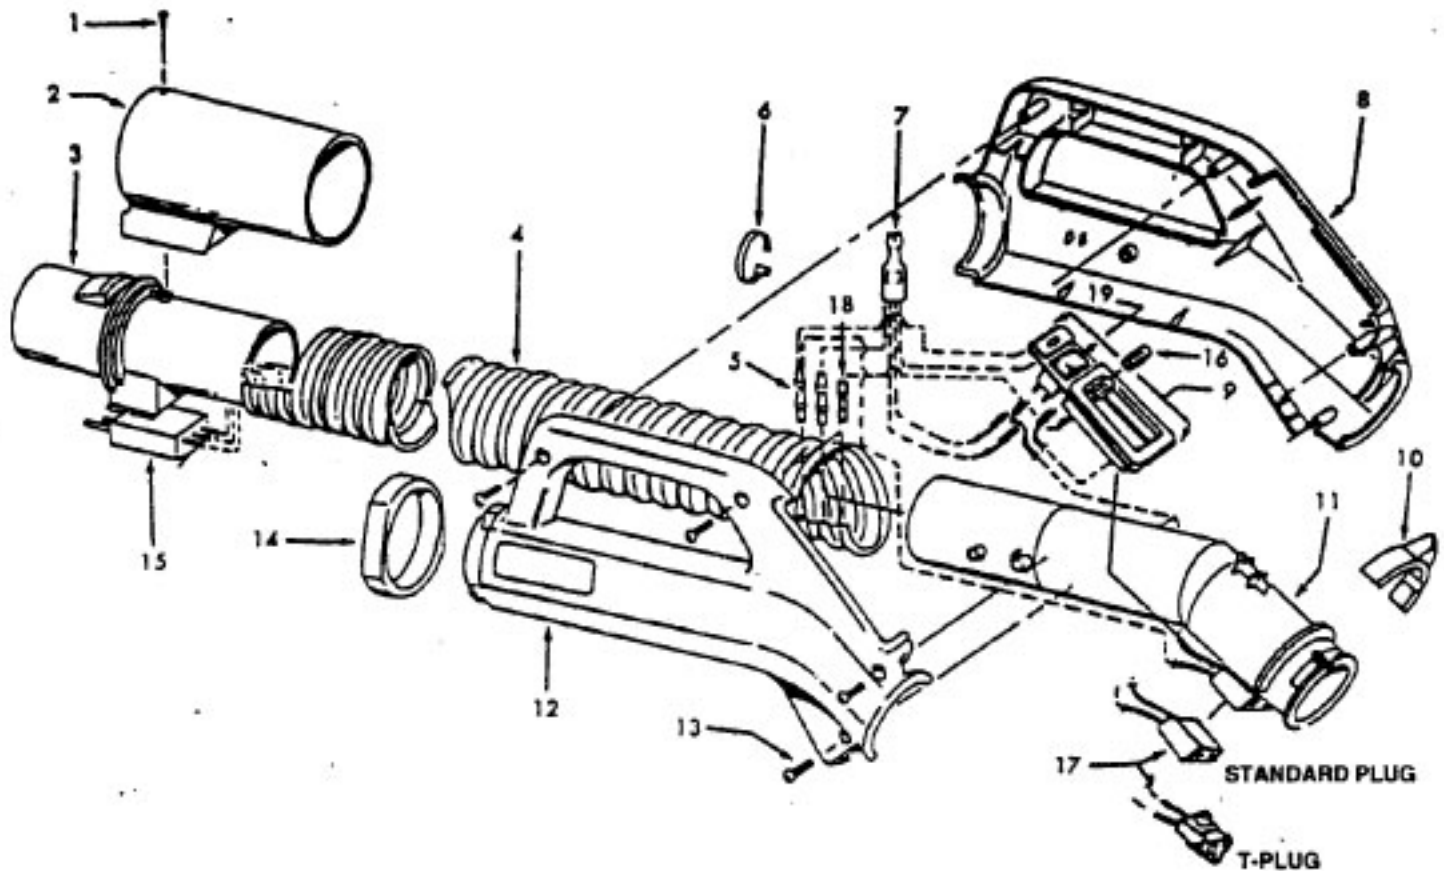

Dimension Hose

43433079			43433024		
Hose - 3W - MV - 6'			Hose - 3W - MV - 7-1/2' (T - Plug)		
Ref. No.	Part No.	Description	Ref. No.	Part No.	Description
1	21124102	Drive Screw	1	21124102	Drive Screw
2	38634067	Grip - MV	2	38634067	Grip - MV
3	38638030	Hose Connector	3	38638030	Hose Connector
4	43431014	Hose - 3W	4	43431014	Hose - 3W
5	31712006	Insulating Sleeve	5	31712006	Insulating Sleeve
6	27479307	Wire Tie	6	27479307	Wire Tie
7	12227	Insulated Terminal	7	12227	Insulated Terminal
8	48663161	Hose Grip Assm. (Incl. Items 12,17,18)	8	39461008	Grip - LH - MV (T-Plug Style)
9	48663023	Grip Control Panel - (Incl. Items 7,8,12,17)	9	47561006	Grip Control Panel - AG (Incl. Items 7,17)
	51341001	Nameplate - Grip Control Panel		51341001	Nameplate - Grip Control Panel
10	36153029	Latch Ring	10	36153029	Latch Ring
11	38646034	Inner Tube	11	38646034	Inner Tube
12	48663161	Hose Grip Assm. (incl. Items 8,17,18)	12	39461007	Grip - RH - MV (T-Plug Style)
13	21447124	Screw	13	21447124	Screw
14	36131087	Retainer Ring	14	36131087	Retainer Ring
15	46521008	Plug - 3 Pin	15	46521008	Plug - 3 Pin
16	38421040	Button	16	38421040	Button
17	46651001	Connector & Lamp (Std. Plug Style)	17	46651003	Connector & Lamp (T-Plug Style)
	46325024	Connector Repair Kit (Std. Plug Style)		46325032	Connector (T-Plug Style)
18	27613003	Wire Slice	18	27613003	Wire Slice
19	28161051	Switch	19	28161051	Switch