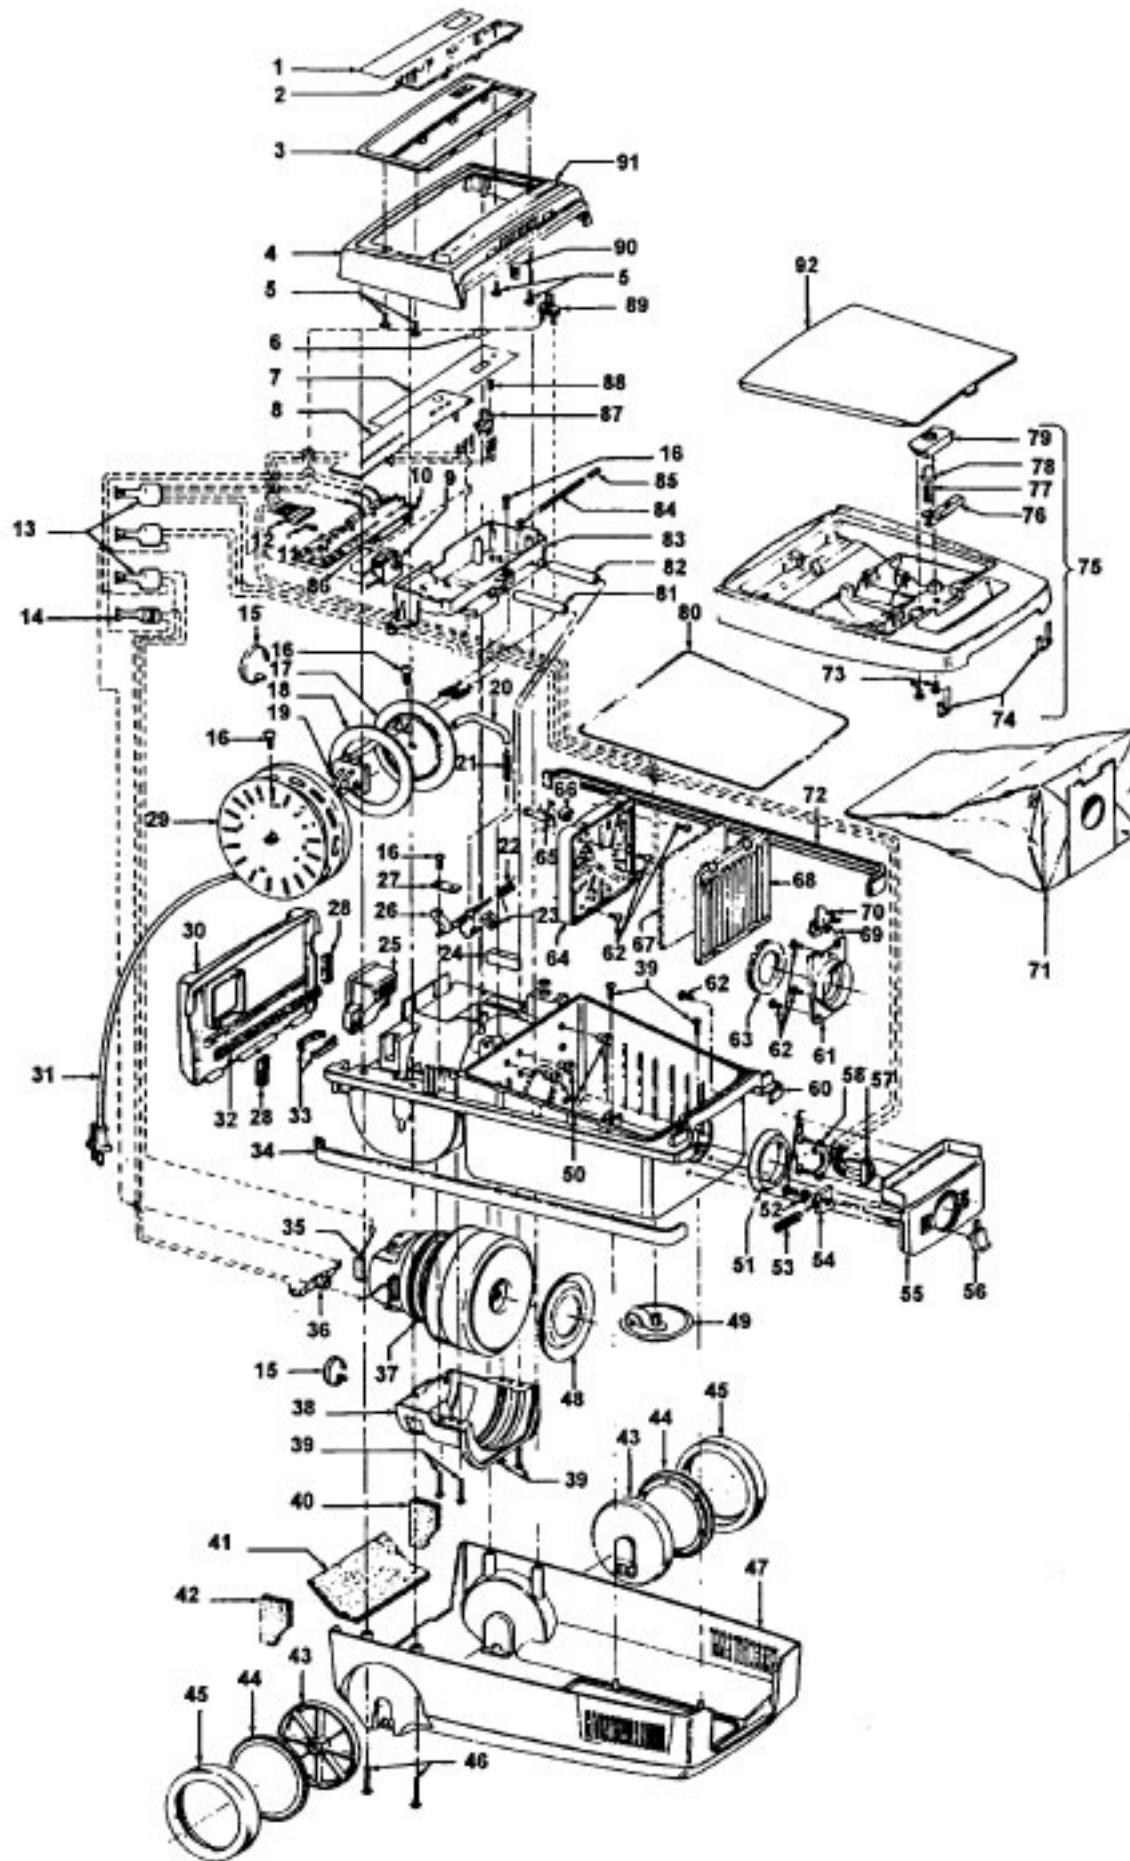

Dimension Cleaner

Model S3281, S3283, S3283-040, S3493, S3635

Dimension Cleaner

Ref. No.	Part No.	Description
1	51375073	Nameplate -S3281, S3283
	51375121	Nameplate -S3283-040, S3493, S3635
2	39382022	Lens
3	37214083	Control Panel - AG
4	37221017	Rear Deck - MN - S3283, S3283-040, S3635
	37221018	Rear Deck - AG - S3493, S3281
5	21447125	Screw
6	38421020	Switch Button - AG
7	37217007	Insulation Shield
8	51483002	Nameplate Panel - S3281, S3493
	51485011	Nameplate Panel - S3283, S3283-040, S3635
9	47851003	Transducer
10	46851022	P.C. Board - S3281, S3493 (Use 46851021 Board - Also order Nameplate 51485011)
	46851021	P.C. Board - S3283, S3283-040, S3635
11	38152003	Locking Plug
12	27719102	Edge Connector
13	18972	Terminal Insulated
14	12227	Insulated Terminal
15	27479307	Wire Tie
16	21447003	Screw
17	36924005	Brush Block Bracket
18	31178027	Seal
19	47342008	Brush Block
20	31725020	Vent Tube
21	38315010	Vent Tube Spring
22	38356006	Spring
23	36222008	Brake Pad
24	34132014	Foam Pad
25	37926007	Plug Housing - MZ - S3281
	37926009	Plug Housing - AG
26	38458012	Brake Arm
27	36131017	Retainer
28	34132008	Seal
29	46831025	Cord Reel
30	42224005	Rear Panel - AG
31	46383308	Cord - AAP - 23
32	34123025	Seal
33	35253004	Ferrule
34	36235036	Furniture Guard - RH - MZ - S3281
	36235037	Furniture Guard - RH - MV - S3283, S3283-040, S3493, S3635
35	167679	Carbon Brush
36	28382111	Hi-Limit Thermostat
37	43578037	Motor - (P- 1 92)
	43578082	Motor - (P- 1 92)
38	37196110	Motor Cap
39	21447072	Screw
40	34214002	Seal-LH
41	34172026	Seal
42	34214001	Seal - RH
43	43244021	Inside Wheel
44	32811006	Outside Wheel - MW
	32811012	Outside Wheel - AG
45	38522051	Tire - MZ - S3281
	38522053	Tire - AG
46	21447121	Screw
47	37212131	Lower Case - MU - S3281
	37212132	Lower Case - MW - S3283, S3283-040
	37212138	Lower Case - AG - S3493, S3635
48	38784013	Motor Seal
49	43244025	Caster Wheel
50	32271003	Tube Adapter
51	38784015	Seal
52	21328071	Washer
53	38313017	Spring
54	36152005	Slide Latch
55	37218020	Hose Module - MU - S3281
	37218021	Hose Module - MW -
	37218022	Hose Module - AG - S3283, S3283-040, S3493, S3635
56	38421011	Slide Button
57	46526006	Receptacle - 3W

Model S3281, S3283, S3283-040, S3493, S3635