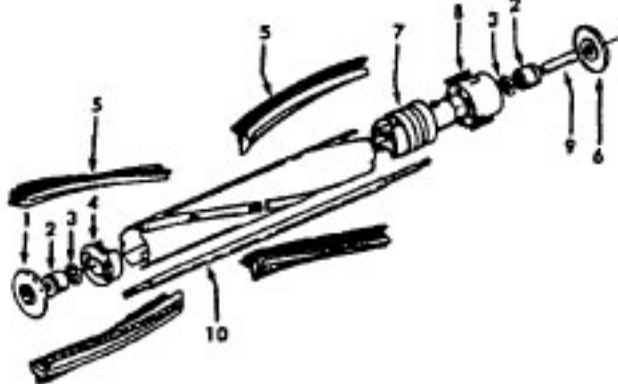

Power Nozzle

48438112 + (Use 48438044) - MN - S3281, S3283, S3283-040

48438224 - MT - S3405, S3423

Ref. No.	Part No.	Description
	48438056	Power Nozzle - MT - (Same as 48438224 except 4.5' Cord)
1	46321088	Cord - AG - Standard Plug
2	46321005	Attachment Cord
	36231104	Furniture Guard - MZ
	36231106	Furniture Guard - MW - S3483, S3283-040
3	48416030	Agitator - 4B
4	163768	Strain Relief
5	21447041	Screw
6	27479307	Wire Tie
7	36131024	Retainer Housing - MT
8	43461021	Nozzle Connector - AG
9	34112005	Seal
10	34337003	Seal
11	47171009	Lamp Socket
12	18972	Insulated Terminal (3 Wire)
13	45517	Wire Holder
14	42256098	Dust Cover
15	34123017	Seal
16	35276001	Detent Spring
17	32175025	Wheel - AG
18	31523005	Wheel Shaft
19	32761001	Wheel
20	31522004	Wheel Shaft
21	21447007	Screw
22	42246121	Base Plate Assm. (Incl. Items 17,18,19,20,23,24)
23	34337004	Lower Seal
	34378010	Upper Seal
24	13261AY	Rib Shoe
25	36218005	Grommet
26	27317307	Lamp - 15
27	43177073	Motor
28	51865003	Indicator Lens
	51865004	Indicator Lens - S3283-040
29	27666702	Terminal
30	37258082	Shield
31	281770KD	Switch
32	51151053	Indicator - PH
33	34361001	Switch Actuator
34	42262032	Housing
35	36131017	Retainer
36	38353007	Torsion Spring
37	31523006	Pivot Pin
38	38458002	Depressor
39	38433066	Switch Pedal - MZ
	38433067	Switch Pedal - MW - S3283, S3283-040, S3423
40	38528011	Belt
41	42252189	Nozzle Body - AG
42	52125092	Nameplate
	52125091	Nameplate - S3405, S3423
	52125114	Nameplate - S3283-040
43	39383060	Lens
44	43457037	Swivel Tube - AG

Agitator 48416030

1	48495AY	Thread Guard
2	43267002	Bearing
3	21347003	Washer
4	36422001	End
5	48445017	Agitator Brush
6	41435018	Thread Guard
7	38537008	End Pulley
8	48418001	Brush Ring
9	31722019	Spacer
10	32724005	Shaft