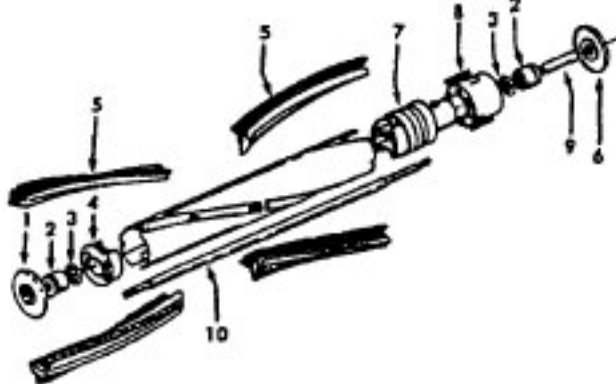

Power Nozzle

48438112 + (Use 48438044) - MN - S3281, S3283, S3283-040

48438224 - MT - S3405, S3423

Ref. No.	Part No.	Description
	48438056	Power Nozzle - MT - (Same as 48438224 except 4.5' Cord)
1	46321088	Cord - AG - Standard Plug
2	46321005	Attachment Cord
	36231104	Furniture Guard - MZ
	36231106	Furniture Guard - MW - S3483, S3283-040
3	48416030	Agitator - 4B
4	163768	Strain Relief
5	21447041	Screw
6	27479307	Wire Tie
7	36131024	Retainer Housing - MT
8	43461021	Nozzle Connector - AG
9	34112005	Seal
10	34337003	Seal
11	47171009	Lamp Socket
12	18972	Insulated Terminal (3 Wire)
13	45517	Wire Holder
14	42256098	Dust Cover
15	34123017	Seal
16	35276001	Detent Spring
17	32175025	Wheel - AG
18	31523005	Wheel Shaft
19	32761001	Wheel
20	31522004	Wheel Shaft
21	21447007	Screw
22	42246121	Base Plate Assm. (incl. Items 17,18,19,20,23,24)
23	34337004	Lower Seal
	34378010	Upper Seal
24	13261AY	Rib Shoe
25	36218005	Grommet
26	27317307	Lamp - 15
27	43177073	Motor
28	51865003	Indicator Lens
	51865004	Indicator Lens - S3283-040
29	27666702	Terminal
30	37258082	Shield
31	281770KD	Switch
32	51151053	Indicator - PH
33	34361001	Switch Actuator
34	42262032	Housing
35	36131017	Retainer
36	38353007	Torsion Spring
37	31523006	Pivot Pin
38	38458002	Depressor
39	38433066	Switch Pedal - MZ
	38433067	Switch Pedal - MW - S3283, S3283-040, S3423
40	38528011	Belt
41	42252189	Nozzle Body - AG
42	52125092	Nameplate
	52125091	Nameplate - S3405, S3423
	52125114	Nameplate - S3283-040
43	39383060	Lens
44	43457037	Swivel Tube - AG

Agitator 48416030

1	48495AY	Thread Guard
2	43267002	Bearing
3	21347003	Washer
4	36422001	End
5	48445017	Agitator Brush
6	41435018	Thread Guard
7	38537008	End Pulley
8	48418001	Brush Ring
9	31722019	Spacer
10	32724005	Shaft