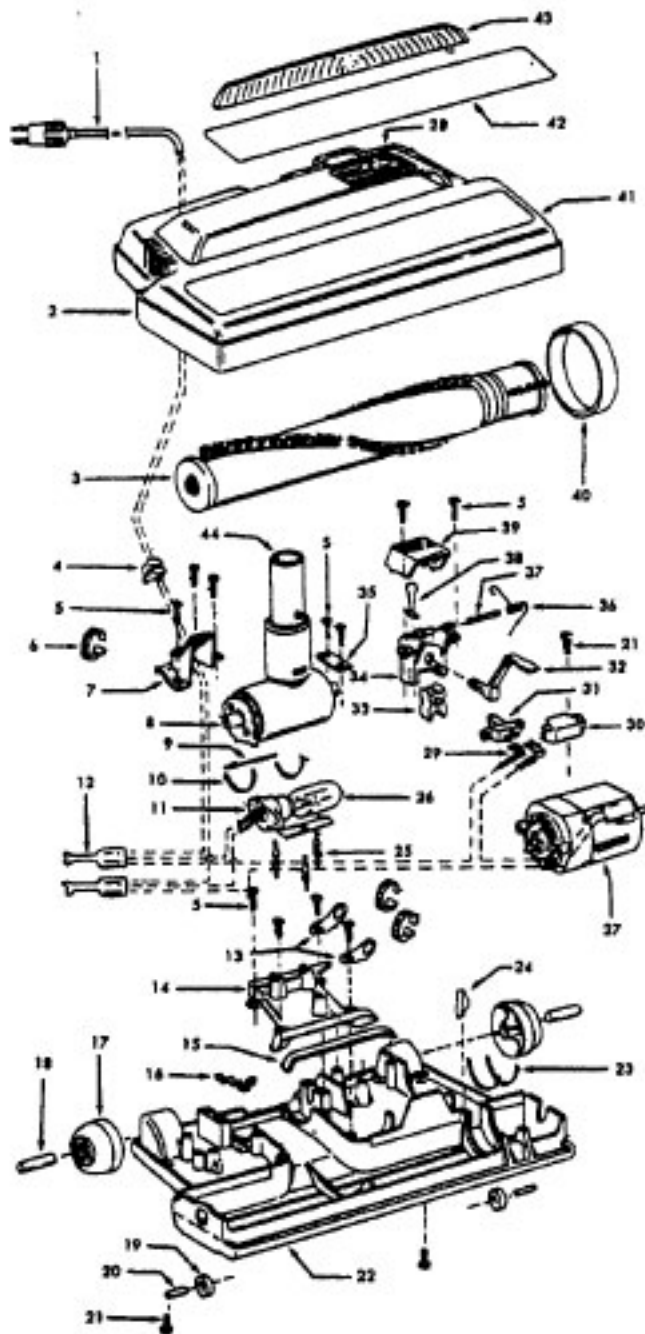

# Power Nozzle

48438112 + (Use 48438044) - MN - S3281, S3283, S3283-040

48438224 - MT - S3405, S3423

Ref. No.	Part No.	Description
	48438056	Power Nozzle - MT - (Same as 48438224 except 4.5' Cord)
1	46321088	Cord - AG - Standard Plug
2	46321005	Attachment Cord
	36231104	Furniture Guard - MZ
	36231106	Furniture Guard - MW - S3483, S3283-040
3	48416030	Agitator - 4B
4	163768	Strain Relief
5	21447041	Screw
6	27479307	Wire Tie
7	36131024	Retainer Housing - MT
8	43461021	Nozzle Connector - AG
9	34112005	Seal
10	34337003	Seal
11	47171009	Lamp Socket
12	18972	Insulated Terminal (3 Wire)
13	45517	Wire Holder
14	42256098	Dust Cover
15	34123017	Seal
16	35276001	Detent Spring
17	32175025	Wheel - AG
18	31523005	Wheel Shaft
19	32761001	Wheel
20	31522004	Wheel Shaft
21	21447007	Screw
22	42246121	Base Plate Assm. (incl. Items 17,18,19,20,23,24)
23	34337004	Lower Seal
	34378010	Upper Seal
24	13261AY	Rib Shoe
25	36218005	Grommet
26	27317307	Lamp - 15
27	43177073	Motor
28	51865003	Indicator Lens
	51865004	Indicator Lens - S3283-040
29	27666702	Terminal
30	37258082	Shield
31	281770KD	Switch
32	51151053	Indicator - PH
33	34361001	Switch Actuator
34	42262032	Housing
35	36131017	Retainer
36	38353007	Torsion Spring
37	31523006	Pivot Pin
38	38458002	Depressor
39	38433066	Switch Pedal - MZ
	38433067	Switch Pedal - MW - S3283, S3283-040, S3423
40	38528011	Belt
41	42252189	Nozzle Body - AG
42	52125092	Nameplate
	52125091	Nameplate - S3405, S3423
	52125114	Nameplate - S3283-040
43	39383060	Lens
44	43457037	Swivel Tube - AG