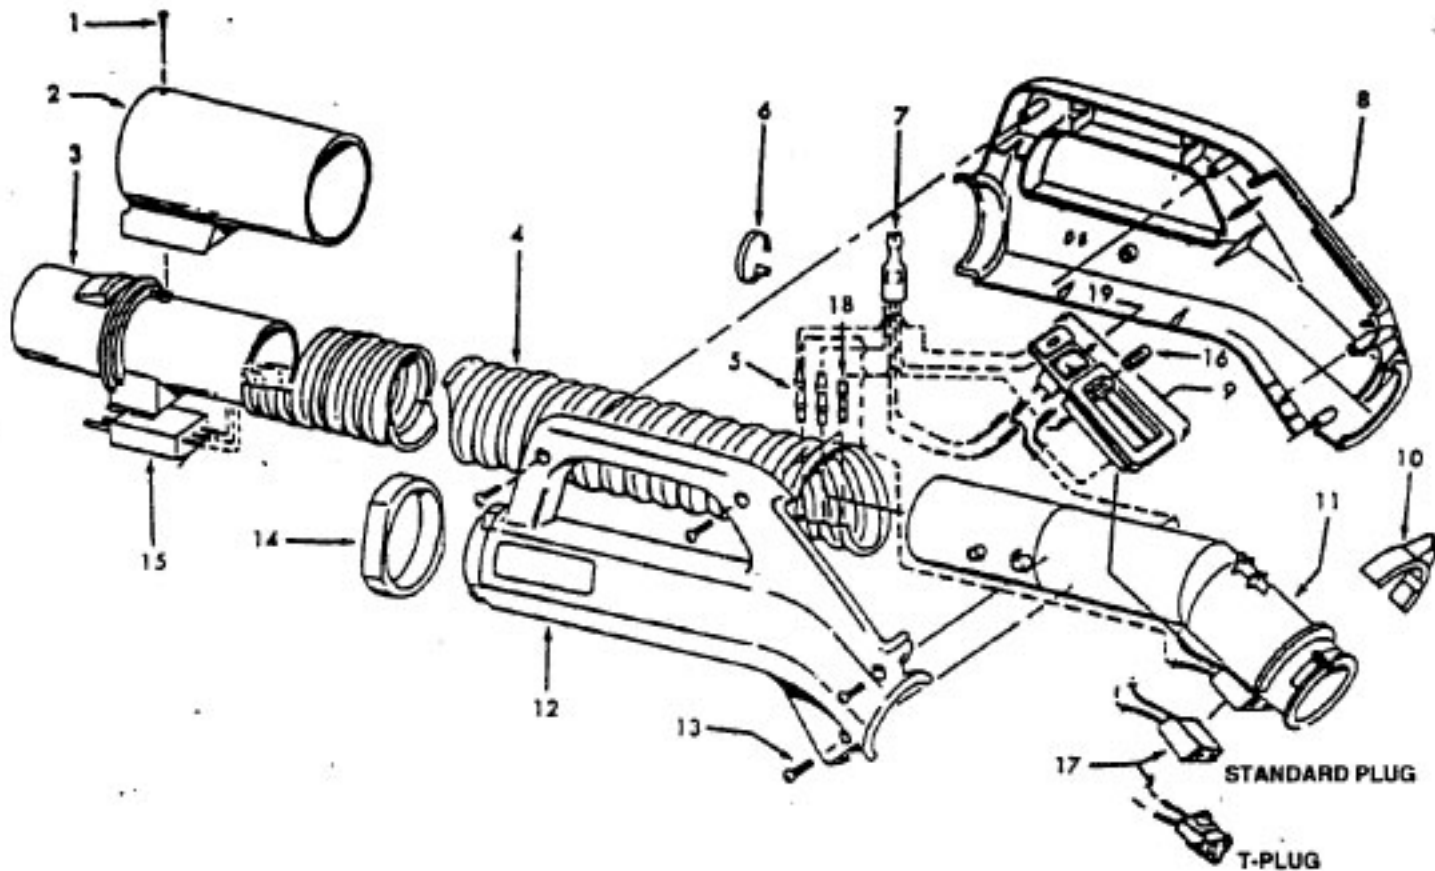

Dimension Hose

43433079			43433024		
Hose - 3W - MV - 6'			Hose - 3W - MV - 7-1/2' (T - Plug)		
Ref. No.	Part No.	Description	Ref. No.	Part No.	Description
1	21124102	Drive Screw	1	21124102	Drive Screw
2	38634067	Grip - MV	2	38634067	Grip - MV
3	38638030	Hose Connector	3	38638030	Hose Connector
4	43431014	Hose - 3W	4	43431014	Hose - 3W
5	31712006	Insulating Sleeve	5	31712006	Insulating Sleeve
6	27479307	Wire Tie	6	27479307	Wire Tie
7	12227	Insulated Terminal	7	12227	Insulated Terminal
8	48663161	Hose Grip Assm. (Incl. Items 12,17,18)	8	39461008	Grip - LH - MV (T-Plug Style)
9	48663023	Grip Control Panel - (Incl. Items 7,8,12,17)	9	47561006	Grip Control Panel - AG (Incl. Items 7,17)
	51341001	Nameplate - Grip Control Panel		51341001	Nameplate - Grip Control Panel
10	36153029	Latch Ring	10	36153029	Latch Ring
11	38646034	Inner Tube	11	38646034	Inner Tube
12	48663161	Hose Grip Assm. (incl. Items 8,17,18)	12	39461007	Grip - RH - MV (T-Plug Style)
13	21447124	Screw	13	21447124	Screw
14	36131087	Retainer Ring	14	36131087	Retainer Ring
15	46521008	Plug - 3 Pin	15	46521008	Plug - 3 Pin
16	38421040	Button	16	38421040	Button
17	46651001	Connector & Lamp (Std. Plug Style)	17	46651003	Connector & Lamp (T-Plug Style)
	46325024	Connector Repair Kit (Std. Plug Style)		46325032	Connector (T-Plug Style)
18	27613003	Wire Slice	18	27613003	Wire Slice
19	28161051	Switch	19	28161051	Switch