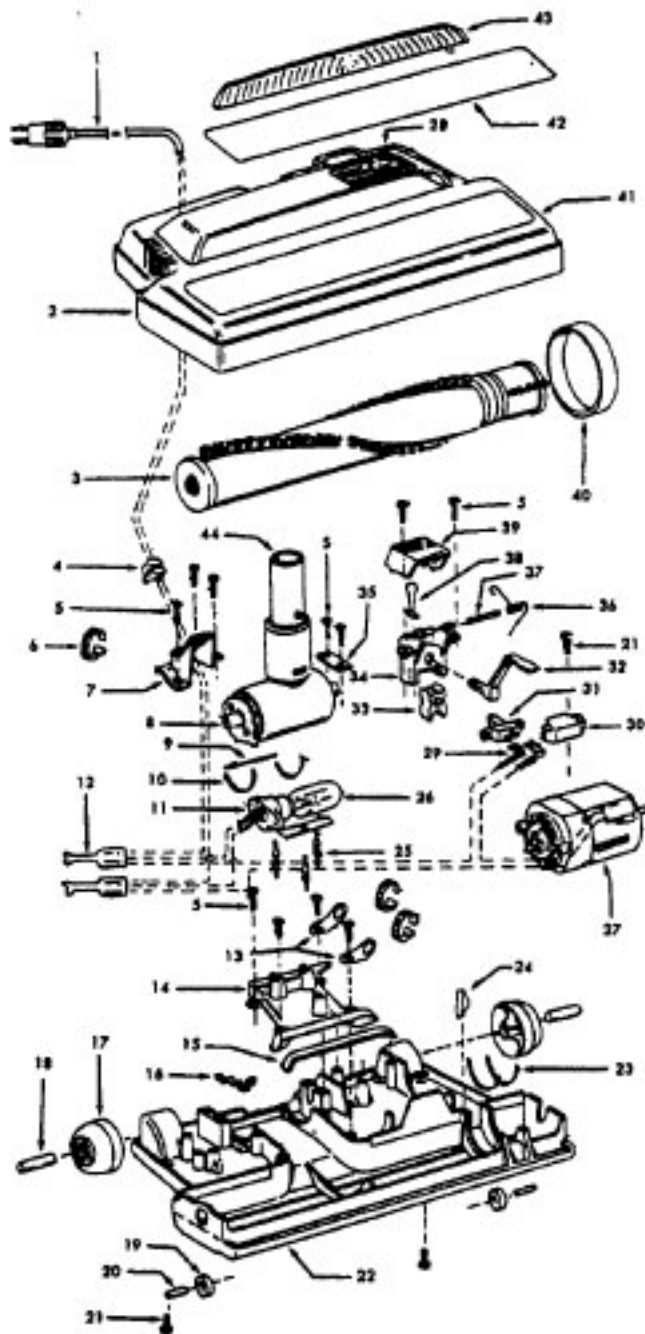

Power Nozzle

48438112 + (Use 48438044) - MN - S3281, S3283, S3283-040

48438224 - MT - S3405, S3423

Ref. No.	Part No.	Description
	48438056	Power Nozzle - MT - (Same as 48438224 except 4.5' Cord)
1	46321088	Cord - AG - Standard Plug
2	46321005	Attachment Cord
	36231104	Furniture Guard - MZ
	36231106	Furniture Guard - MW - S3483, S3283-040
3	48416030	Agitator - 4B
4	163768	Strain Relief
5	21447041	Screw
6	27479307	Wire Tie
7	36131024	Retainer Housing - MT
8	43461021	Nozzle Connector - AG
9	34112005	Seal
10	34337003	Seal
11	47171009	Lamp Socket
12	18972	Insulated Terminal (3 Wire)
13	45517	Wire Holder
14	42256098	Dust Cover
15	34123017	Seal
16	35276001	Detent Spring
17	32175025	Wheel - AG
18	31523005	Wheel Shaft
19	32761001	Wheel
20	31522004	Wheel Shaft
21	21447007	Screw
22	42246121	Base Plate Assm. (Incl. Items 17,18,19,20,23,24)
23	34337004	Lower Seal
	34378010	Upper Seal
24	13261AY	Rib Shoe
25	36218005	Grommet
26	27317307	Lamp - 15
27	43177073	Motor
28	51865003	Indicator Lens
	51865004	Indicator Lens - S3283-040
29	27666702	Terminal
30	37258082	Shield
31	281770KD	Switch
32	51151053	Indicator - PH
33	34361001	Switch Actuator
34	42262032	Housing
35	36131017	Retainer
36	38353007	Torsion Spring
37	31523006	Pivot Pin
38	38458002	Depressor
39	38433066	Switch Pedal - MZ
	38433067	Switch Pedal - MW - S3283, S3283-040, S3423
40	38528011	Belt
41	42252189	Nozzle Body - AG
42	52125092	Nameplate
	52125091	Nameplate - S3405, S3423
	52125114	Nameplate - S3283-040
43	39383060	Lens
44	43457037	Swivel Tube - AG