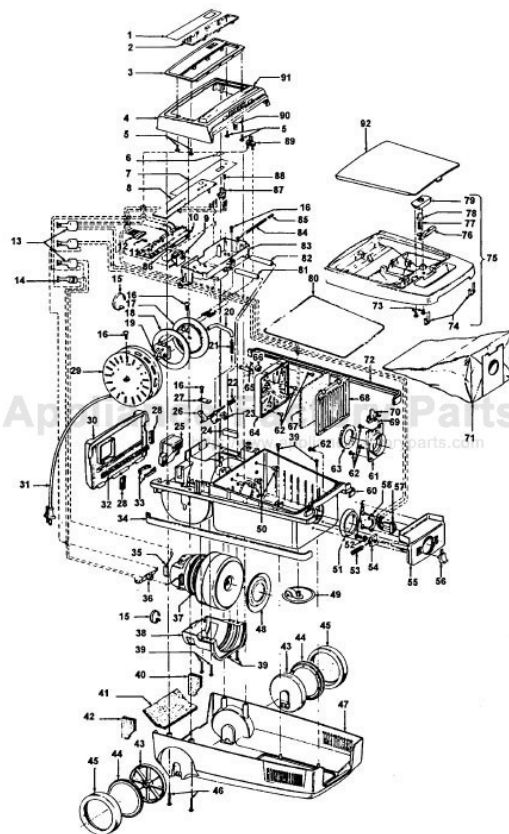

[Find Your HOOVER Vacuum Cleaner Parts - Select From 1456 Models](#)

----- Manual continues below part list -----