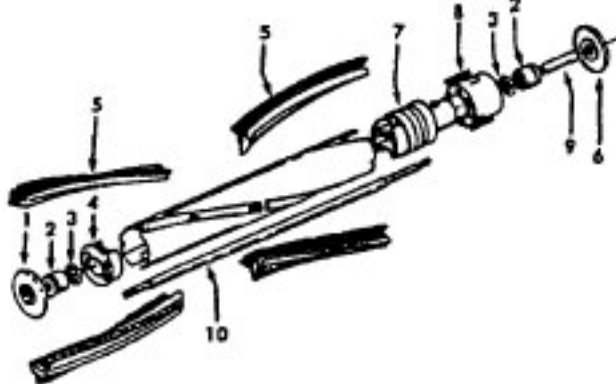

Power Nozzle

48438112 + (Use 48438044) - MN - S3281, S3283, S3283-040

48438224 - MT - S3405, S3423

Ref. No.	Part No.	Description
	48438056	Power Nozzle - MT - (Same as 48438224 except 4.5' Cord)
1	46321088	Cord - AG - Standard Plug
2	46321005	Attachment Cord
	36231104	Furniture Guard - MZ
	36231106	Furniture Guard - MW - S3483, S3283-040
3	48416030	Agitator - 4B
4	163768	Strain Relief
5	21447041	Screw
6	27479307	Wire Tie
7	36131024	Retainer Housing - MT
8	43461021	Nozzle Connector - AG
9	34112005	Seal
10	34337003	Seal
11	47171009	Lamp Socket
12	18972	Insulated Terminal (3 Wire)
13	45517	Wire Holder
14	42256098	Dust Cover
15	34123017	Seal
16	35276001	Detent Spring
17	32175025	Wheel - AG
18	31523005	Wheel Shaft
19	32761001	Wheel
20	31522004	Wheel Shaft
21	21447007	Screw
22	42246121	Base Plate Assm. (Incl. Items 17,18,19,20,23,24)
23	34337004	Lower Seal
	34378010	Upper Seal
24	13261AY	Rib Shoe
25	36218005	Grommet
26	27317307	Lamp - 15
27	43177073	Motor
28	51865003	Indicator Lens
	51865004	Indicator Lens - S3283-040
29	27666702	Terminal
30	37258082	Shield
31	281770KD	Switch
32	51151053	Indicator - PH
33	34361001	Switch Actuator
34	42262032	Housing
35	36131017	Retainer
36	38353007	Torsion Spring
37	31523006	Pivot Pin
38	38458002	Depressor
39	38433066	Switch Pedal - MZ
	38433067	Switch Pedal - MW - S3283, S3283-040, S3423
40	38528011	Belt
41	42252189	Nozzle Body - AG
42	52125092	Nameplate
	52125091	Nameplate - S3405, S3423
	52125114	Nameplate - S3283-040
43	39383060	Lens
44	43457037	Swivel Tube - AG

Agitator 48416030

1	48495AY	Thread Guard
2	43267002	Bearing
3	21347003	Washer
4	36422001	End
5	48445017	Agitator Brush
6	41435018	Thread Guard
7	38537008	End Pulley
8	48418001	Brush Ring
9	31722019	Spacer
10	32724005	Shaft