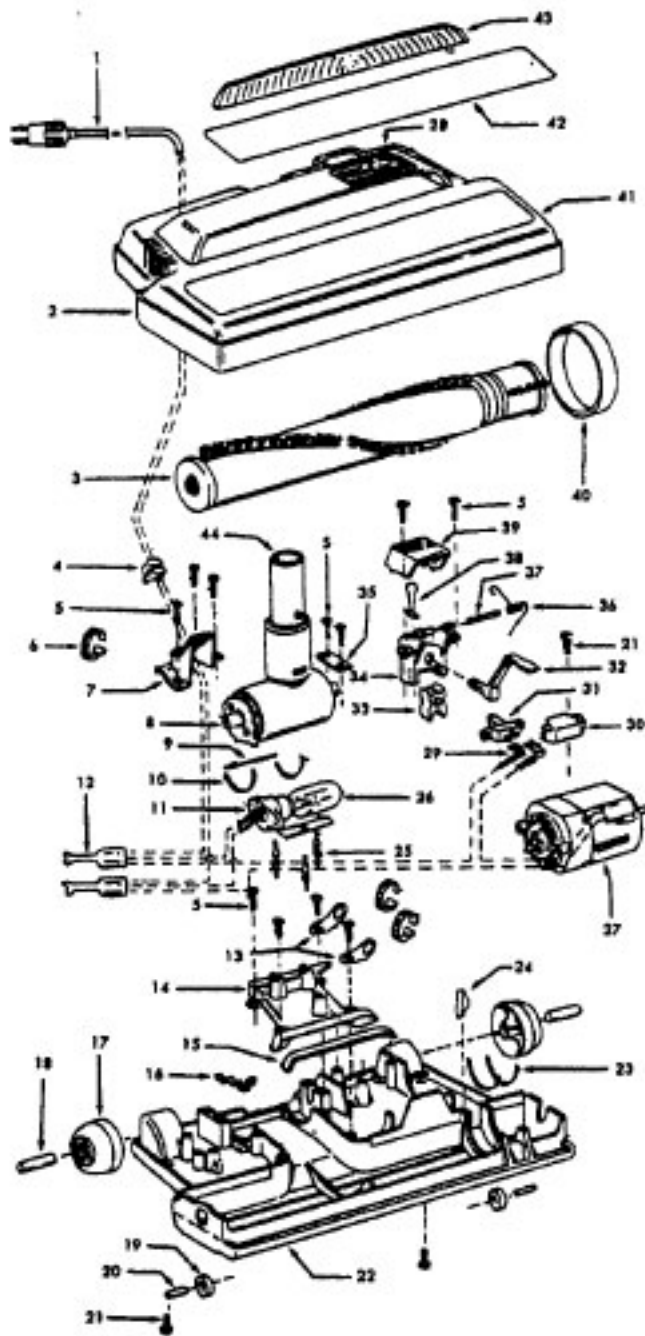

Power Nozzle

48438112 + (Use 48438044) - MN - S3281, S3283, S3283-040

48438224 - MT - S3405, S3423

Ref. No.	Part No.	Description
	48438056	Power Nozzle - MT - (Same as 48438224 except 4.5' Cord)
1	46321088	Cord - AG - Standard Plug
2	46321005	Attachment Cord
	36231104	Furniture Guard - MZ
	36231106	Furniture Guard - MW - S3483, S3283-040
3	48416030	Agitator - 4B
4	163768	Strain Relief
5	21447041	Screw
6	27479307	Wire Tie
7	36131024	Retainer Housing - MT
8	43461021	Nozzle Connector - AG
9	34112005	Seal
10	34337003	Seal
11	47171009	Lamp Socket
12	18972	Insulated Terminal (3 Wire)
13	45517	Wire Holder
14	42256098	Dust Cover
15	34123017	Seal
16	35276001	Detent Spring
17	32175025	Wheel - AG
18	31523005	Wheel Shaft
19	32761001	Wheel
20	31522004	Wheel Shaft
21	21447007	Screw
22	42246121	Base Plate Assm. (Incl. Items 17,18,19,20,23,24)
23	34337004	Lower Seal
	34378010	Upper Seal
24	13261AY	Rib Shoe
25	36218005	Grommet
26	27317307	Lamp - 15
27	43177073	Motor
28	51865003	Indicator Lens
	51865004	Indicator Lens - S3283-040
29	27666702	Terminal
30	37258082	Shield
31	281770KD	Switch
32	51151053	Indicator - PH
33	34361001	Switch Actuator
34	42262032	Housing
35	36131017	Retainer
36	38353007	Torsion Spring
37	31523006	Pivot Pin
38	38458002	Depressor
39	38433066	Switch Pedal - MZ
	38433067	Switch Pedal - MW - S3283, S3283-040, S3423
40	38528011	Belt
41	42252189	Nozzle Body - AG
42	52125092	Nameplate
	52125091	Nameplate - S3405, S3423
	52125114	Nameplate - S3283-040
43	39383060	Lens
44	43457037	Swivel Tube - AG