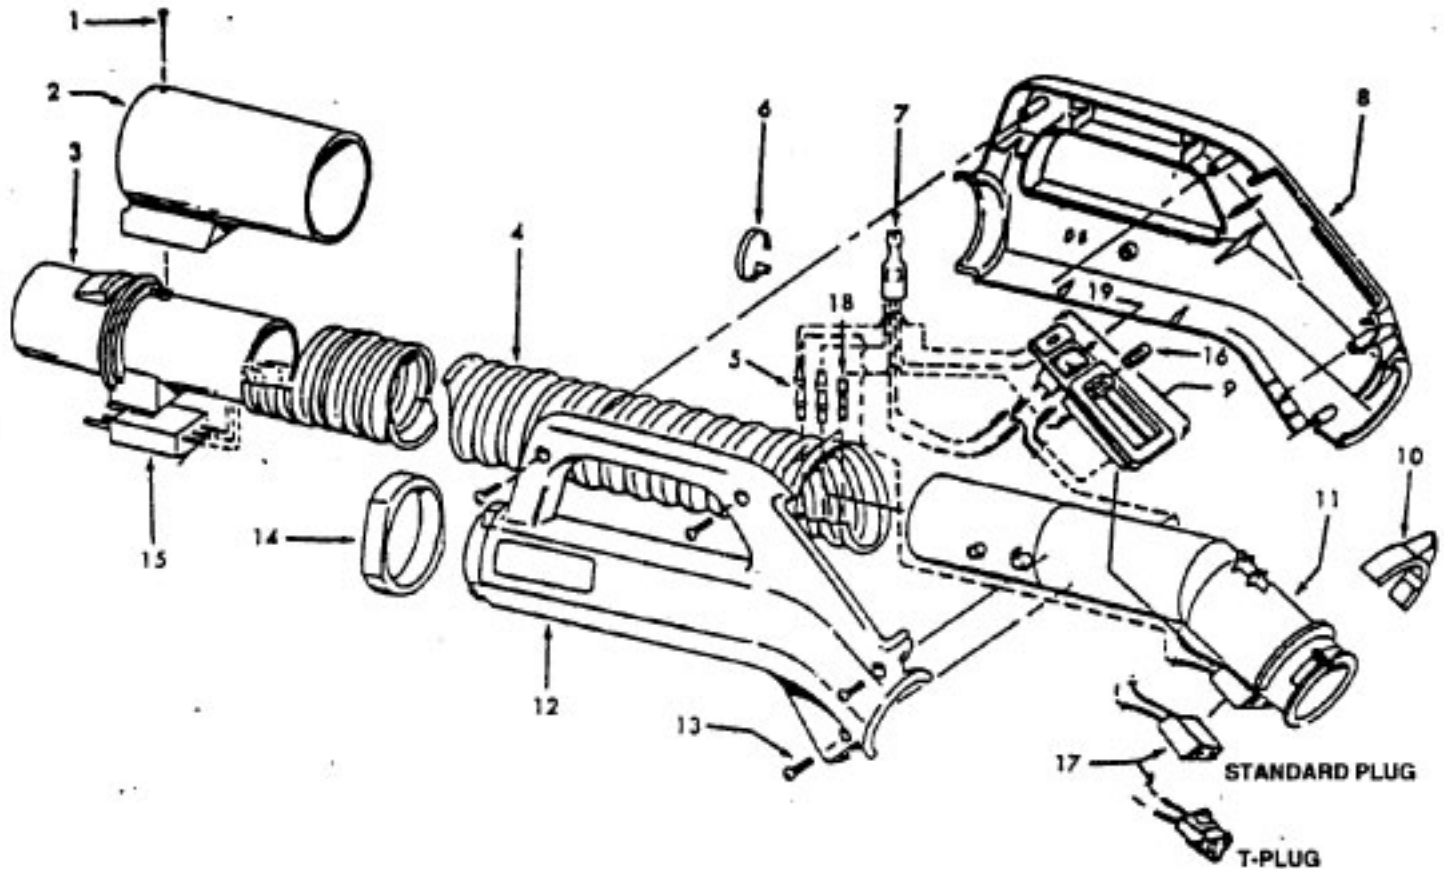

Dimension Hose

43433079			43433024		
Hose - 3W - MV - 6'			Hose - 3W - MV - 7-1/2' (T - Plug)		
Ref. No.	Part No.	Description	Ref. No.	Part No.	Description
1	21124102	Drive Screw	1	21124102	Drive Screw
2	38634067	Grip - MV	2	38634067	Grip - MV
3	38638030	Hose Connector	3	38638030	Hose Connector
4	43431014	Hose - 3W	4	43431014	Hose - 3W
5	31712006	Insulating Sleeve	5	31712006	Insulating Sleeve
6	27479307	Wire Tie	6	27479307	Wire Tie
7	12227	Insulated Terminal	7	12227	Insulated Terminal
8	48663161	Hose Grip Assm. (Incl. Items 12,17,18)	8	39461008	Grip - LH - MV (T-Plug Style)
9	48663023	Grip Control Panel - (Incl. Items 7,8,12,17)	9	47561006	Grip Control Panel - AG (Incl. Items 7,17)
	51341001	Nameplate - Grip Control Panel		51341001	Nameplate - Grip Control Panel
10	36153029	Latch Ring	10	36153029	Latch Ring
11	38646034	Inner Tube	11	38646034	Inner Tube
12	48663161	Hose Grip Assm. (incl. Items 8,17,18)	12	39461007	Grip - RH - MV (T-Plug Style)
13	21447124	Screw	13	21447124	Screw
14	36131087	Retainer Ring	14	36131087	Retainer Ring
15	46521008	Plug - 3 Pin	15	46521008	Plug - 3 Pin
16	38421040	Button	16	38421040	Button
17	46651001	Connector & Lamp (Std. Plug Style)	17	46651003	Connector & Lamp (T-Plug Style)
	46325024	Connector Repair Kit (Std. Plug Style)		46325032	Connector (T-Plug Style)
18	27613003	Wire Slice	18	27613003	Wire Slice
19	28161051	Switch	19	28161051	Switch