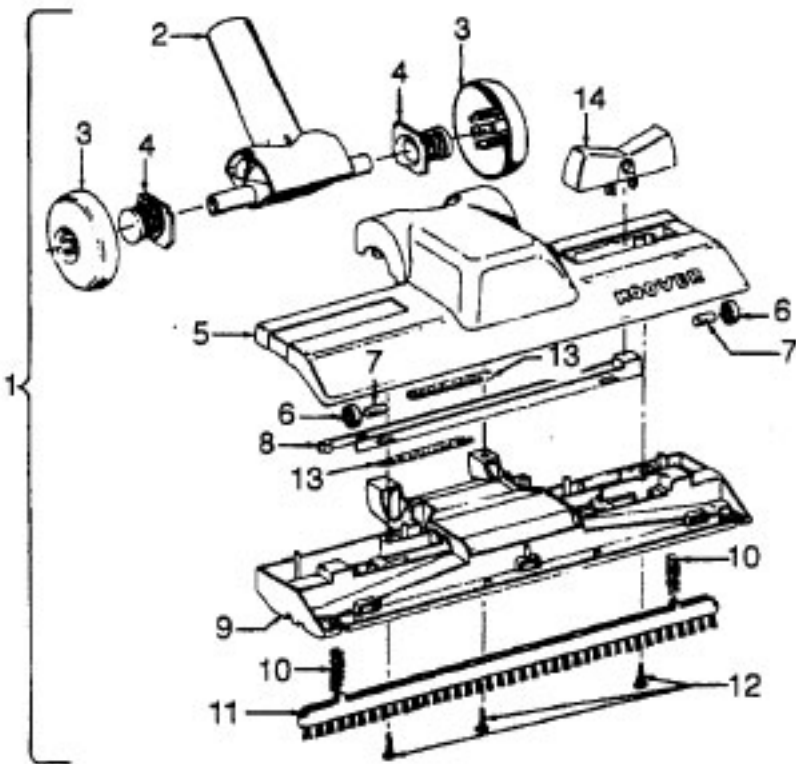

Rug & Floor Nozzle

Ref. No.	Part No.	Description
1	43414121	Standard Rug & Floor Nozzle Assem. - AAP
	43414139	Standard Rug & Floor Nozzle Assem. - AAP
	43414140	Standard Rug & Floor Nozzle Assem. - ABE (S3393-020, S3521)
	0M114169	Standard Rug & Floor Nozzle - ABX - S1221, S1315, S1337, S3393-040
	43414170	Standard Rug & Floor Nozzle AG - S1339, S3547
2	43414172	Standard Rug & Floor Nozzle - AG
3	38646039	Nozzle Tube - AG
	38615153	Rug & Floor Nozzle - AAP
	38615182	Rug & Floor Nozzle - ABE S3393-020, S3521, S1339, S3547, S1221, S1315, S1337
4	38521018	Roller (2) (Nozzle 43414172 req's 4)
5	31511004	Roller Axle - AY (2) (Nozzle 43414172 req's 4)
6	36414018	Brush Housing S1221, S1315, S1337
7	166649FW	Spring (2)
8	48443003	Brush Back Assem. - AG
9	21447203	Screw - Self Tapping (2)
10	38454004	Brush Back Lever - MV
	38454006	Brush Back Lever - ABN S3393-020, S3521, S1221 S1339, S3547
11	21329105	Felt Washer

Ref. No.	Part No.	Description
1	43414101	Deluxe Rug & Floor Nozzle Assem. - AAP
2	38646045	Nozzle Connector - AAP
3	43244043	Wheel & Bearing Assem. (2)
4	38511016	Wheel Bearing - AAT (2)
5	38615180	Rug & Floor Nozzle - AAP
6	38521018	Roller (2)
7	31511004	Roller Axle - AY (2)
8	38451008	Slider - AG
9	36414013	Brush Housing - MV
10	166649FW	Spring (2)
11	48443004	Brush Back Assem. - AG
12	21447203	Screw - Self Tapping (3)
13	34122013	Seal (2)
14	38434015	Pedal - MV