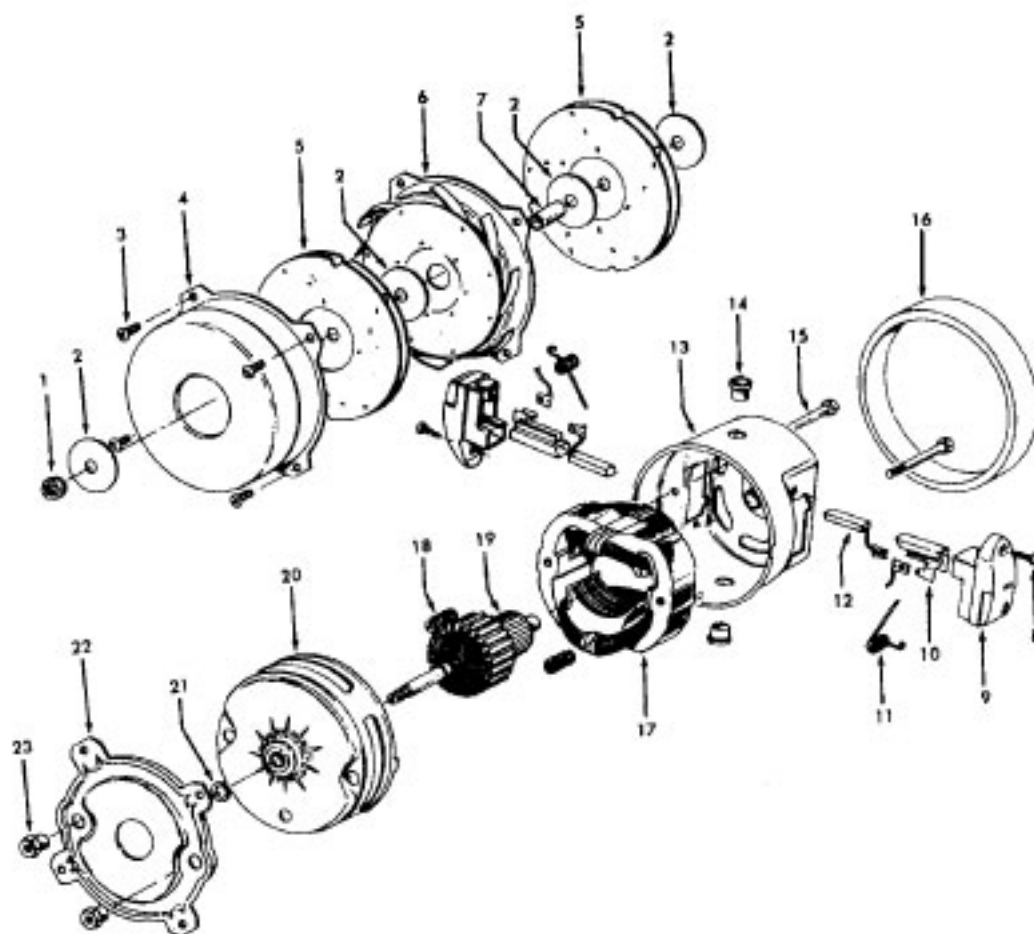

Ref. No.	Part No.	Description
1	21447041	Screw
2	37195044	Motor Cover - AAG
3	34163003	Diffuser
4	21366004	Speed Nut
5	34133007	Seal
6	34132006	Pad
7	34143002	Seal
8	43577109	Motor - (P - 158)
9	48969	Wire Nut
10	46363039	Attach. Cord - AAP - 1
11	27482301	Strain Relief
12	38511015	Wheel Bearing
13	38522061	Wheel - AG
15	41432040	Wheel Carrier
17	37231038	Main Body - MX
18	36151015	Latch
19	31114009	Filter
20	36426012	Filter Support
21	36321011	Motor Retainer
22	21447072	Screw
24	28164276	Switch
25	37214031	Control Panel - LY
29	38781010	Seal
32	4010028K	Paper Bag - 3 Pk.
35	42212078	Bag Housing Lid - AAG
	56513208	Owner Manual
	58173374	Carton
	58351015	Mid Pad
	58353007	Bottom Support
	58364013	Front Support
	58461020	Rear Support

Cleaning Tools - (P - 93)

38617017	Crevice Tool - AG
43414016	Furniture Brush - AG
43434233	Hose - AG
3863801P	Extension Tube - Poly - AG
0M114169	Rug & Floor Nozzle - ABE - (P - 94/188)

Ref. No.	Part No.	Description
1	33426001	Nut
2	21312701	Washer
3	21434224	Screw
4	37191016	Outerstage Housing
5	43566017	Fan
6	43551005	Interstage
7	31742010	Spacer
8	21429406	Screw
9	167696AG	Brush Carrier
10	N/A	Brush Holder - Use Brush Holder 47318008 (Incl. It. 9 - 12)
11	38353004	Spring
12	167681	Carbon Brush
13	42937003	Motor Housing - Upper
14	27452109	Bushing
15	33421004	Bolt
16	31195002	Insulator
17	45311035	Field Coil
18	167721FW	Spring
19	44765171	Armature
20	37191085	Motor Housing - Lower
21	31148002	Spacer
22	36322002	Mounting Plate
23	167695EF	Nut

Ref. No.	Part No.	Description
1	43414101	Deluxe Rug & Floor Nozzle Assem. - AAP
2	38646045	Nozzle Connector - AAP
3	43244043	Wheel & Bearing Assem. (2)
4	38511016	Wheel Bearing - AAT (2)
5	38615180	Rug & Floor Nozzle - AAP
6	38521018	Roller (2)
7	31511004	Roller Axle - AY (2)
8	38451008	Slider - AG
9	36414013	Brush Housing - MV
10	166649FW	Spring (2)
11	48443004	Brush Back Assem. - AG
12	21447203	Screw - Self Tapping (3)
13	34122013	Seal (2)
14	38434015	Pedal - MV