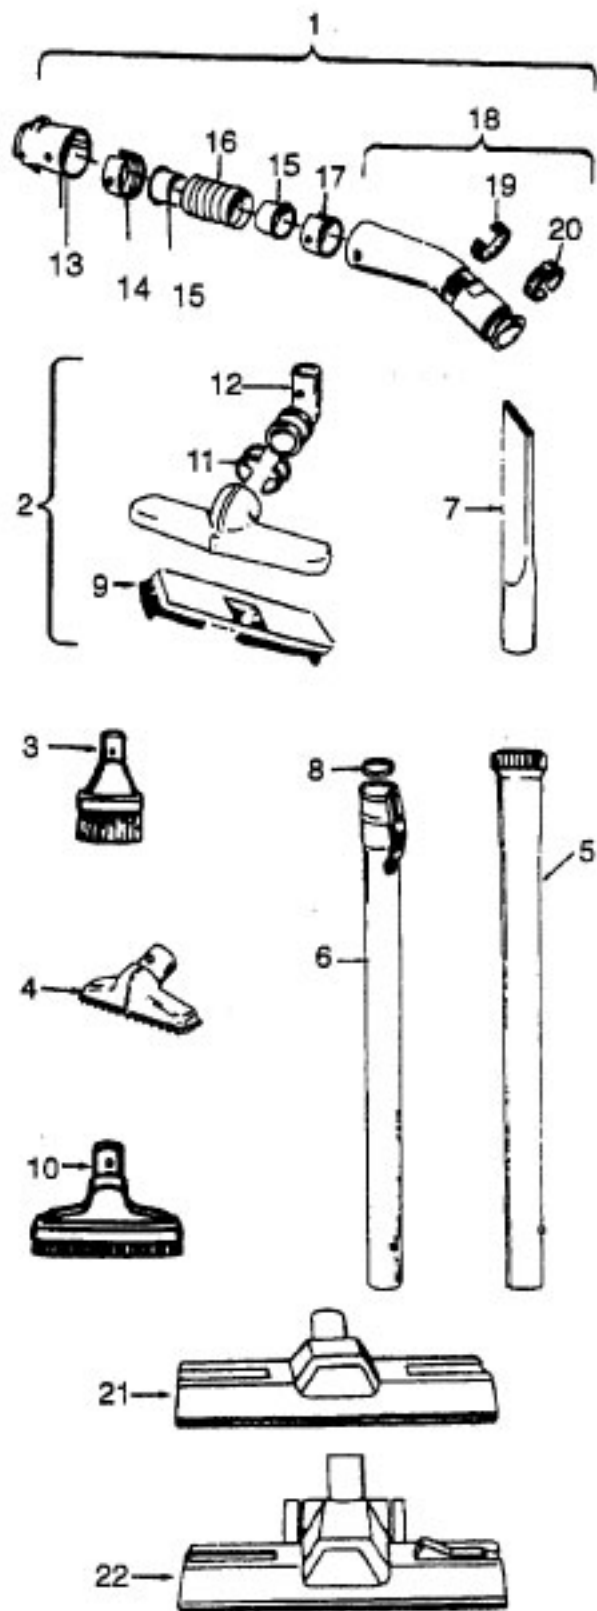

Ref. No.	Part No.	Description
1	21447041	Screw
2	37195044	Motor Cover - AAG
3	34163003	Diffuser
4	21366004	Speed Nut
5	34133007	Seal
6	34132006	Pad
7	34143002	Seal
8	43577109	Motor - (P - 158)
9	48969	Wire Nut
10	46363039	Attach. Cord - AAP - 1
11	27482301	Strain Relief
12	38511015	Wheel Bearing
13	38522061	Wheel - AG
15	41432040	Wheel Carrier
17	37231038	Main Body - MX
18	36151015	Latch
19	31114009	Filter
20	36426012	Filter Support
21	36321011	Motor Retainer
22	21447072	Screw
24	28164276	Switch
25	37214031	Control Panel - LY
29	38781010	Seal
32	4010028K	Paper Bag - 3 Pk.
35	42212078	Bag Housing Lid - AAG
	56513208	Owner Manual
	58173374	Carton
	58351015	Mid Pad
	58353007	Bottom Support
	58364013	Front Support
	58461020	Rear Support

Cleaning Tools - (P - 93)

38617017	Crevice Tool - AG
43414016	Furniture Brush - AG
43434233	Hose - AG
3863801P	Extension Tube - Poly - AG
0M114169	Rug & Floor Nozzle - ABE - (P - 94/188)

Ref. No.	Part No.	Description
1	33426001	Nut
2	21312701	Washer
3	21434224	Screw
4	37191016	Outerstage Housing
5	43566017	Fan
6	43551005	Interstage
7	31742010	Spacer
8	21429406	Screw
9	167696AG	Brush Carrier
10	N/A	Brush Holder - Use Brush Holder 47318008 (Incl. It. 9 - 12)
11	38353004	Spring
12	167681	Carbon Brush
13	42937003	Motor Housing - Upper
14	27452109	Bushing
15	33421004	Bolt
16	31195002	Insulator
17	45311035	Field Coil
18	167721FW	Spring
19	44765171	Armature
20	37191085	Motor Housing - Lower
21	31148002	Spacer
22	36322002	Mounting Plate
23	167695EF	Nut

Ref. No.	Part No.	Description
1	43414101	Deluxe Rug & Floor Nozzle Assem. - AAP
2	38646045	Nozzle Connector - AAP
3	43244043	Wheel & Bearing Assem. (2)
4	38511016	Wheel Bearing - AAT (2)
5	38615180	Rug & Floor Nozzle - AAP
6	38521018	Roller (2)
7	31511004	Roller Axle - AY (2)
8	38451008	Slider - AG
9	36414013	Brush Housing - MV
10	166649FW	Spring (2)
11	48443004	Brush Back Assem. - AG
12	21447203	Screw - Self Tapping (3)
13	34122013	Seal (2)
14	38434015	Pedal - MV