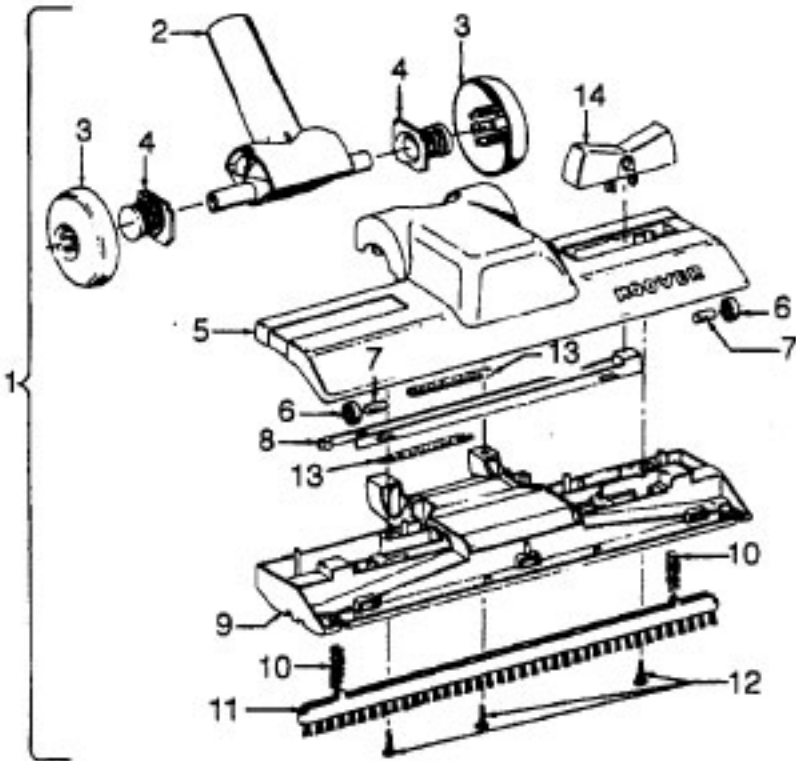

Rug & Floor Nozzle

Ref. No.	Part No.	Description
1	43414121	Standard Rug & Floor Nozzle Assem. - AAP
	43414139	Standard Rug & Floor Nozzle Assem. - AAP
	43414140	Standard Rug & Floor Nozzle Assem. - ABE (S3393-020, S3521)
	0M114169	Standard Rug & Floor Nozzle - ABX - S1221, S1315, S1337, S3393-040
	43414170	Standard Rug & Floor Nozzle AG - S1339, S3547
2	43414172	Standard Rug & Floor Nozzle - AG
3	38646039	Nozzle Tube - AG
	38615153	Rug & Floor Nozzle - AAP
	38615182	Rug & Floor Nozzle - ABE S3393-020, S3521, S1339, S3547, S1221, S1315, S1337
4	38521018	Roller (2) (Nozzle 43414172 req's 4)
5	31511004	Roller Axle - AY (2) (Nozzle 43414172 req's 4)
6	36414018	Brush Housing S1221, S1315, S1337
7	166649FW	Spring (2)
8	48443003	Brush Back Assem. - AG
9	21447203	Screw - Self Tapping (2)
10	38454004	Brush Back Lever - MV
	38454006	Brush Back Lever - ABN S3393-020, S3521, S1221 S1339, S3547
11	21329105	Felt Washer

Ref. No.	Part No.	Description
1	43414101	Deluxe Rug & Floor Nozzle Assem. - AAP
2	38646045	Nozzle Connector - AAP
3	43244043	Wheel & Bearing Assem. (2)
4	38511016	Wheel Bearing - AAT (2)
5	38615180	Rug & Floor Nozzle - AAP
6	38521018	Roller (2)
7	31511004	Roller Axle - AY (2)
8	38451008	Slider - AG
9	36414013	Brush Housing - MV
10	166649FW	Spring (2)
11	48443004	Brush Back Assem. - AG
12	21447203	Screw - Self Tapping (3)
13	34122013	Seal (2)
14	38434015	Pedal - MV