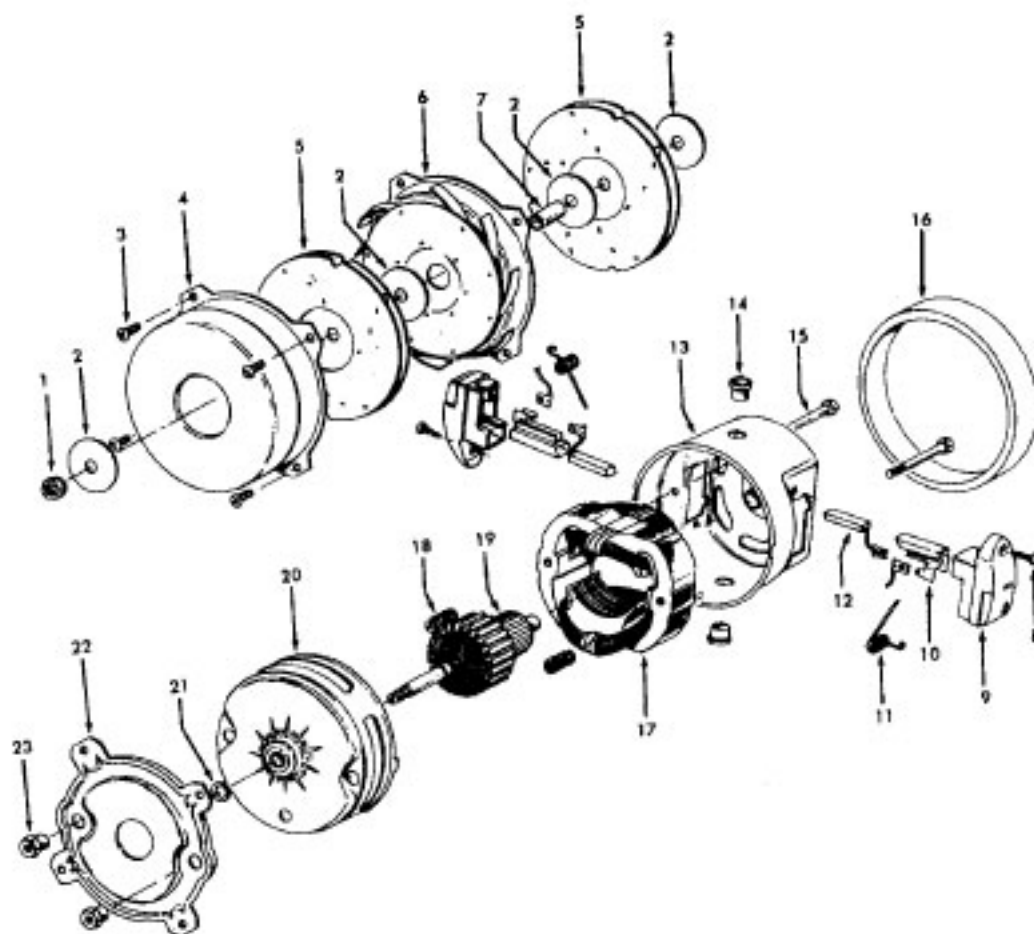

Ref. No.	Part No.	Description
1	33426001	Nut
2	21312701	Washer
3	21434224	Screw
4	37191016	Outerstage Housing
5	43566017	Fan
6	43551005	Interstage
7	31742010	Spacer
8	21429406	Screw
9	167696AG	Brush Carrier
10	N/A	Brush Holder - Use Brush Holder 47318008 (Incl. It. 9 - 12)
11	38353004	Spring
12	167681	Carbon Brush
13	42937003	Motor Housing - Upper
14	27452109	Bushing
15	33421004	Bolt
16	31195002	Insulator
17	45311035	Field Coil
18	167721FW	Spring
19	44765171	Armature
20	37191085	Motor Housing - Lower
21	31148002	Spacer
22	36322002	Mounting Plate
23	167695EF	Nut