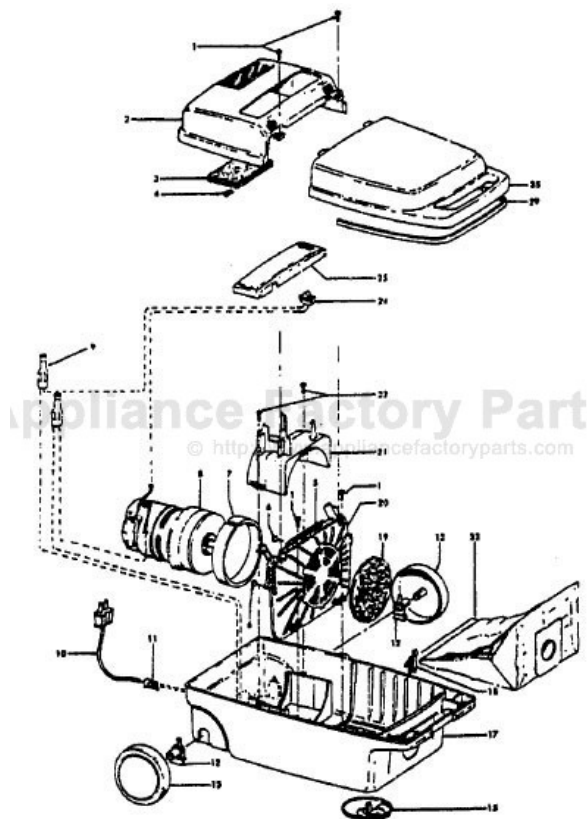

[Find Your HOOVER Vacuum Cleaner Parts - Select From 1456 Models](#)

----- Manual continues below part list -----