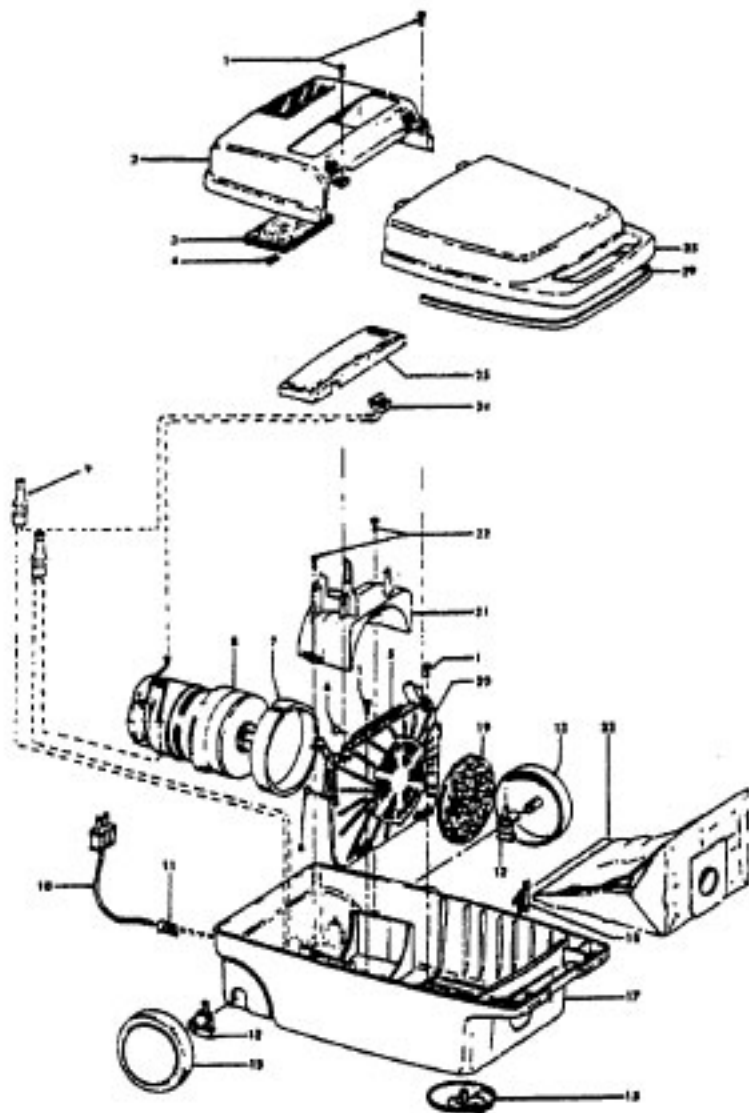

Ref. No.	Part No.	Description
1	21447041	Screw
2	37195044	Motor Cover - AAG
3	34163003	Diffuser
4	21366004	Speed Nut
5	34133007	Seal
6	34132006	Pad
7	34143002	Seal
8	43577109	Motor - (P - 158)
9	48969	Wire Nut
10	46363039	Attach. Cord - AAP - 1
11	27482301	Strain Relief
12	38511015	Wheel Bearing
13	38522061	Wheel - AG
15	41432040	Wheel Carrier
17	37231038	Main Body - MX
18	36151015	Latch
19	31114009	Filter
20	36426012	Filter Support
21	36321011	Motor Retainer
22	21447072	Screw
24	28164276	Switch
25	37214031	Control Panel - LY
29	38781010	Seal
32	4010028K	Paper Bag - 3 Pk.
35	42212078	Bag Housing Lid - AAG
	56513208	Owner Manual
	58173374	Carton
	58351015	Mid Pad
	58353007	Bottom Support
	58364013	Front Support
	58461020	Rear Support