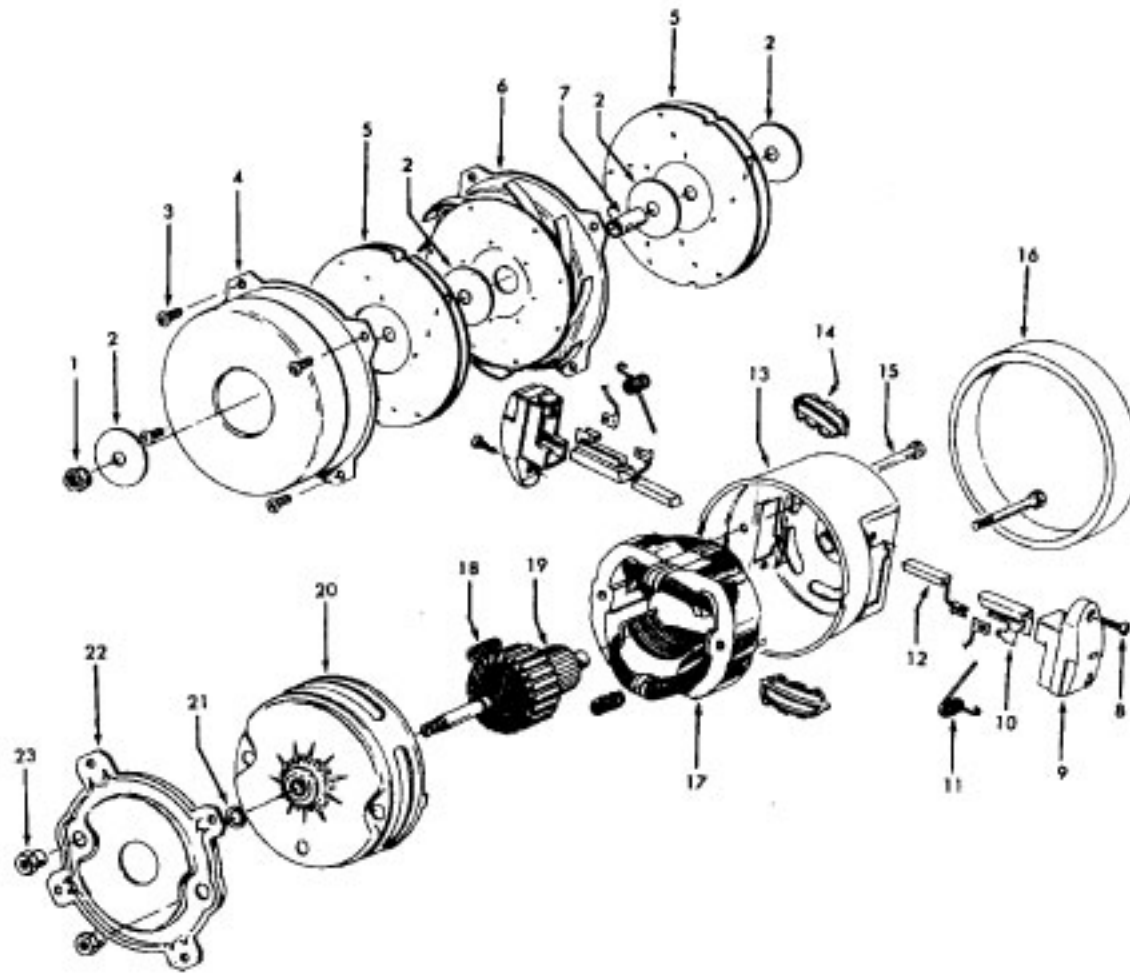

Motor

Model S3203, S3205, S3207, S3209, S3211, S3213, S3241, S3243, S3245, S3247, S3257, S3261, S3263, S3265, S3267 S3291, S3293, S3295, S3401, S3403, S3433

MOTOR 43577109 - (1.7)

Ref. No.	Part No.	Description
1	33426001	Nut
2	21312701	Washer
3	21434224	Screw
4	37191016	Outerstage Housing
5	43566017	Fan
6	43551005	Interstage
7	31742010	Spacer
8	21429406	Screw
9	167696AG	Brush Carrier
10	N/A	Brush Holder - Use Brush Carrier Assem. - 47318008 (Inlc. It. 9 - 12)
11	38353004	Spring
12	167681	Carbon Brush
13	42937003	Motor Housing - Upper
14	169702BZ	Bushing
15	33421004	Bolt
16	31195002	Insulator
17	45311035	Field Coil
18	167721FW	Spring
19	44765171	Armature
20	37191085	Motor Housing - Lower
21	31148002	Spacer
22	36322002	Mounting Plate
23	167695EF	Nut