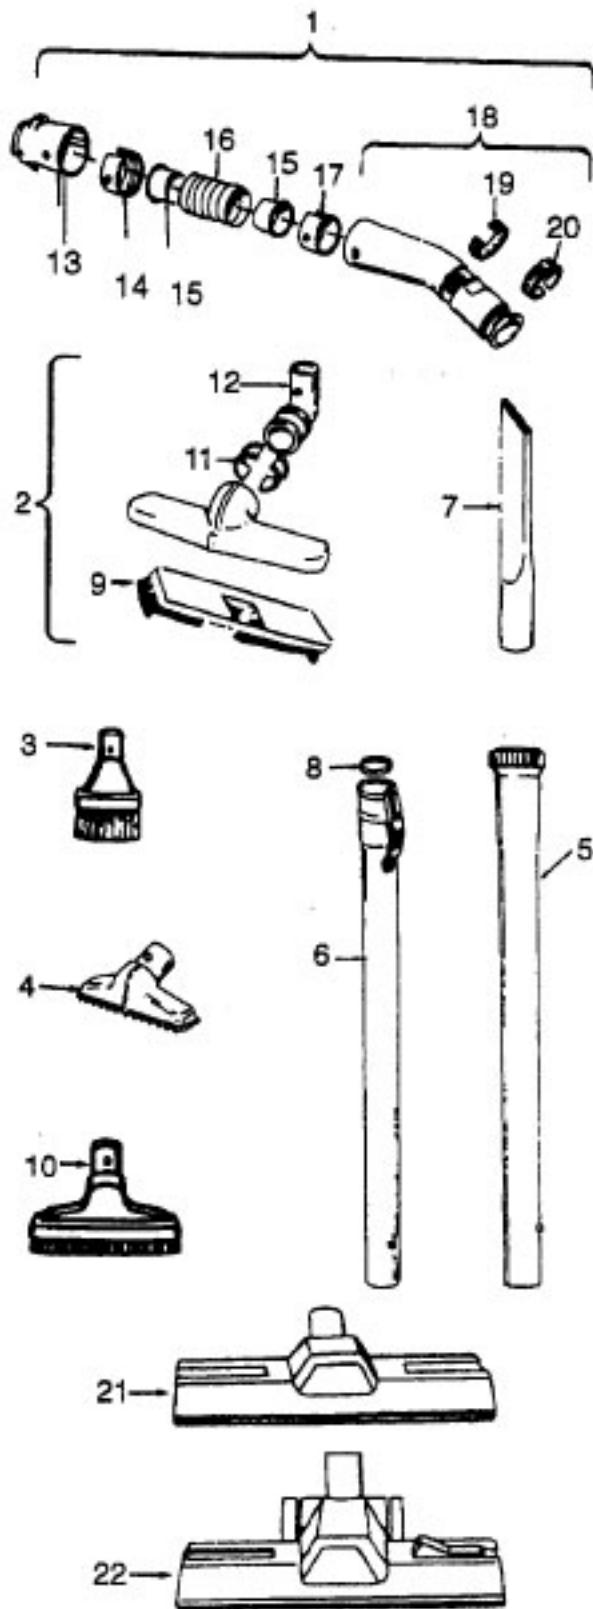

Ref. No.	Part No.	Description	
1	43434191	Hose - JM - S/C - 6"Wire - Celebrity	
	43434155	Hose - JM - S/C - 6"Wire - Spirit	
	43434013	Hose Assem. - Stretch (not pictured)	
	43434065	Hose - JM - 6"Wire - Spirit	
	43434130	Hose - JM - 7.5'Molded - Spirit	
	43434131	Hose - AAP - 7.5'- Molded - Spirit	
	43434125	Hose - AAP - S/C - 7'- Molded - Spirit	
	43434126	Hose - AAV - S/C - 6'- Molded - Spirit	
	43434231	Hose - AAP - 6'- Molded - Spirit	
	43434233	Hose - AG/ABX 6'Molded - Sprint	
	2	43414072	Floor Brush - JM
	43414073	Floor Brush - AG	
3	43414064	Dusting Brush - AG	
4	43414057	Furniture Nozzle - AAP	
	38614020	Furniture Nozzle - JM - 1 Pc.	
	38614024	Furniture Nozzle - AG - 1 Pc.	
5	43453037	Extension Tube - Poly - 20 - JM	
	3863801P	Extension Tube - Poly - AG	
6	43453052	Extension Tube - 20 - AX	
7	38617017	Crevice Tool - AG	
8	12845JM	Gasket	
9	48447001	Brush Back	
10	43414015	Furniture Brush - JM	
	43414016	Furniture Brush - AG	
11	33712007	Split Ring	
12	38644020	Swivel Connector - AG	
	38644040	Swivel Connector - AAP	
13	32855003	Hose Connector - Celeb.	
	38638017	Hose Connector - AAP - Molded Hose	
	38638019	Hose Connection - AAP	
	38638039	Hose Connector - AG - Molded Hose	
14	12615BZ	Collar (All Wire Hoses)	
	38671011	Collar (Molded Hoses)	
15	32156010	Sleeve (All Hoses)	
16	38671029	Hose - 6' - AAV - Molded	
	38671033	Hose - 6' - ABX - Molded	
17	36116006	Collar (All Wire Hoses)	
	36171025	Collar (Molded Hose)	
18	43466044	Hose Grip -AAP -S/C	
	43466066	Hose Grip - AG	
19	38711006	Suction Control Ring - JM	
	38711007	Suction Control Ring - MV	
20	36153009	Latch Ring - AG	
21	43414139	Rug & Floor Nozzle - AAP - (P - 188)	
	0M114169	Rug & Floor Nozzle - ABE - (P - 188)	
22	43414101	Rug & Floor Nozzle - DLX - (P - 188)