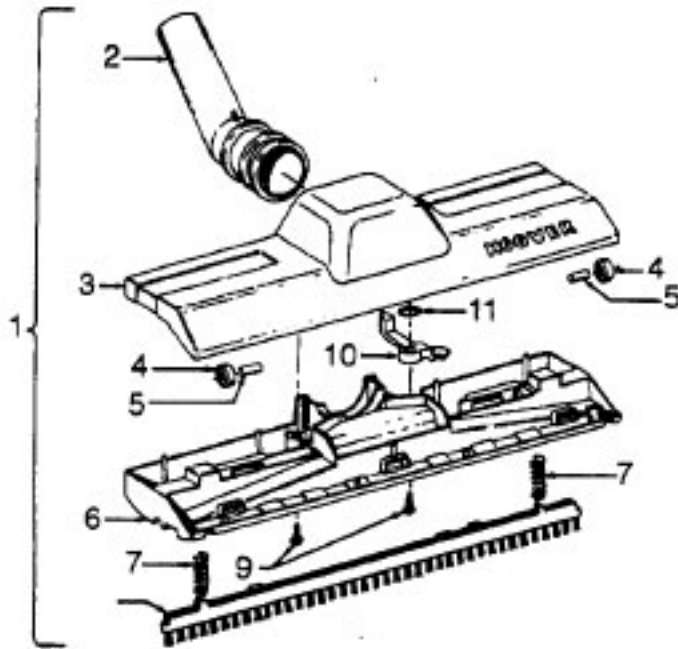

Rug & Floor Nozzle

Ref. No.	Part No.	Description
1	43414121	Standard Rug & Floor Nozzle Assem. - AAP
	43414139	Standard Rug & Floor Nozzle Assem. - AAP
	43414140	Standard Rug & Floor Nozzle Assem. - ABE (S3393-020, S3521)
	0M114169	Standard Rug & Floor Nozzle - ABX - S1221, S1315, S1337, S3393-040
	43414170	Standard Rug & Floor Nozzle AG - S1339, S3547
2	43414172	Standard Rug & Floor Nozzle - AG
3	38646039	Nozzle Tube - AG
	38615153	Rug & Floor Nozzle - AAP
	38615182	Rug & Floor Nozzle - ABE S3393-020, S3521, S1339, S3547, S1221, S1315, S1337
4	38521018	Roller (2) (Nozzle 43414172 req's 4)
5	31511004	Roller Axle - AY (2) (Nozzle 43414172 req's 4)
6	36414018	Brush Housing S1221, S1315, S1337
7	166649FW	Spring (2)
8	48443003	Brush Back Assem. - AG
9	21447203	Screw - Self Tapping (2)
10	38454004	Brush Back Lever - MV
	38454006	Brush Back Lever - ABN S3393-020, S3521, S1221 S1339, S3547
11	21329105	Felt Washer

Ref. No.	Part No.	Description
1	43414101	Deluxe Rug & Floor Nozzle Assem. - AAP
2	38646045	Nozzle Connector - AAP
3	43244043	Wheel & Bearing Assem. (2)
4	38511016	Wheel Bearing - AAT (2)
5	38615180	Rug & Floor Nozzle - AAP
6	38521018	Roller (2)
7	31511004	Roller Axle - AY (2)
8	38451008	Slider - AG
9	36414013	Brush Housing - MV
10	166649FW	Spring (2)
11	48443004	Brush Back Assem. - AG
12	21447203	Screw - Self Tapping (3)
13	34122013	Seal (2)
14	38434015	Pedal - MV