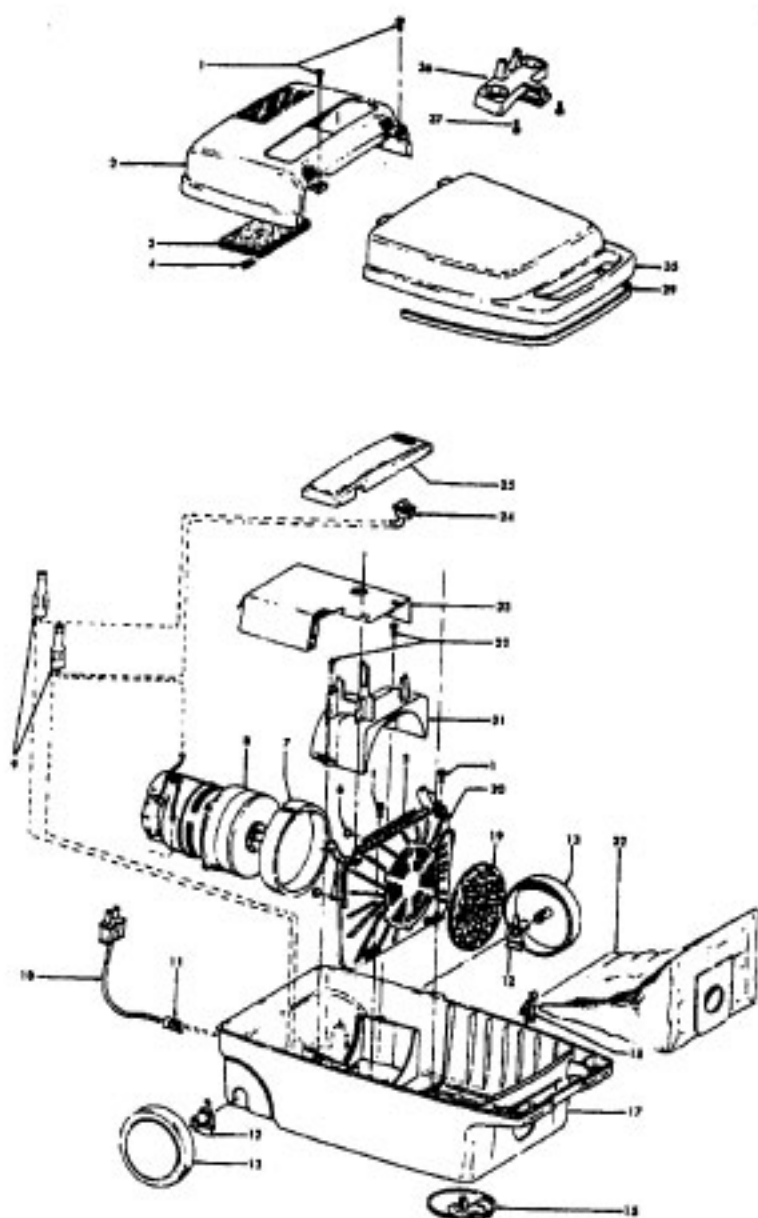

----- Manual continues below part list -----

Available Replacement Parts for HOOVER S3293

H-4010028K	BAG OEM HOOVER (3 PACK) K
HR-1810	FILTER HOOVER MESH FILTER
H-43414073	Floor brush.
H-43414064	DUSTING BRUSH (ONE PEICE)
HR-5000	EXTENSION TUBE

Spirit

Model S3293, S3293-022

Ref. No.	Part No.	Description
1	21447041	Screw
2	37195041	Motor Cover - MX
3	34163003	Diffuser
4	21366004	Speed Nut
5	34133007	Seal
6	34132006	Pad
7	34143002	Seal
8	43577109	Motor - S3293 - (P - 111)
	43577013	Motor - S3293-022 - (P - 163)
9	48969	Wire Nut
10	46363305	Cord - AG - 20 Ft.
11	27482301	Strain Relief
12	38511015	Wheel Bearing - AG
13	38522061	Wheel - AG
15	41432040	Wheel Carrier - AG
17	37231041	Main Body - KR
18	36151015	Latch
19	31114009	Filter
20	36426012	Filter Support
21	36321011	Motor Retainer - JM
22	21447072	Screw
23	34287021	Muffler
24	28164276	Switch
25	37214066	Control Panel - MY
29	38781010	Lid Seal
32	4010028K	Paper Bag - 3 Pk.
35	42212052	Bag Housing Lid - KR
36	36433046	Tool Rack - MR
37	21447003	Screw
	56513220	Owner Manual
	58173375	Carton
	58353007	Bottom Support
	58332015	Front Support
	58351015	Mid Pad
	58461023	Top Support

Ref. No.	Part No.	Description
1	43414101	Deluxe Rug & Floor Nozzle Assem. - AAP
2	38646045	Nozzle Connector - AAP
3	43244043	Wheel & Bearing Assem. (2)
4	38511016	Wheel Bearing - AAT (2)
5	38615180	Rug & Floor Nozzle - AAP
6	38521018	Roller (2)
7	31511004	Roller Axle - AY (2)
8	38451008	Slider - AG
9	36414013	Brush Housing - MV
10	166649FW	Spring (2)
11	48443004	Brush Back Assem. - AG
12	21447203	Screw - Self Tapping (3)
13	34122013	Seal (2)
14	38434015	Pedal - MV