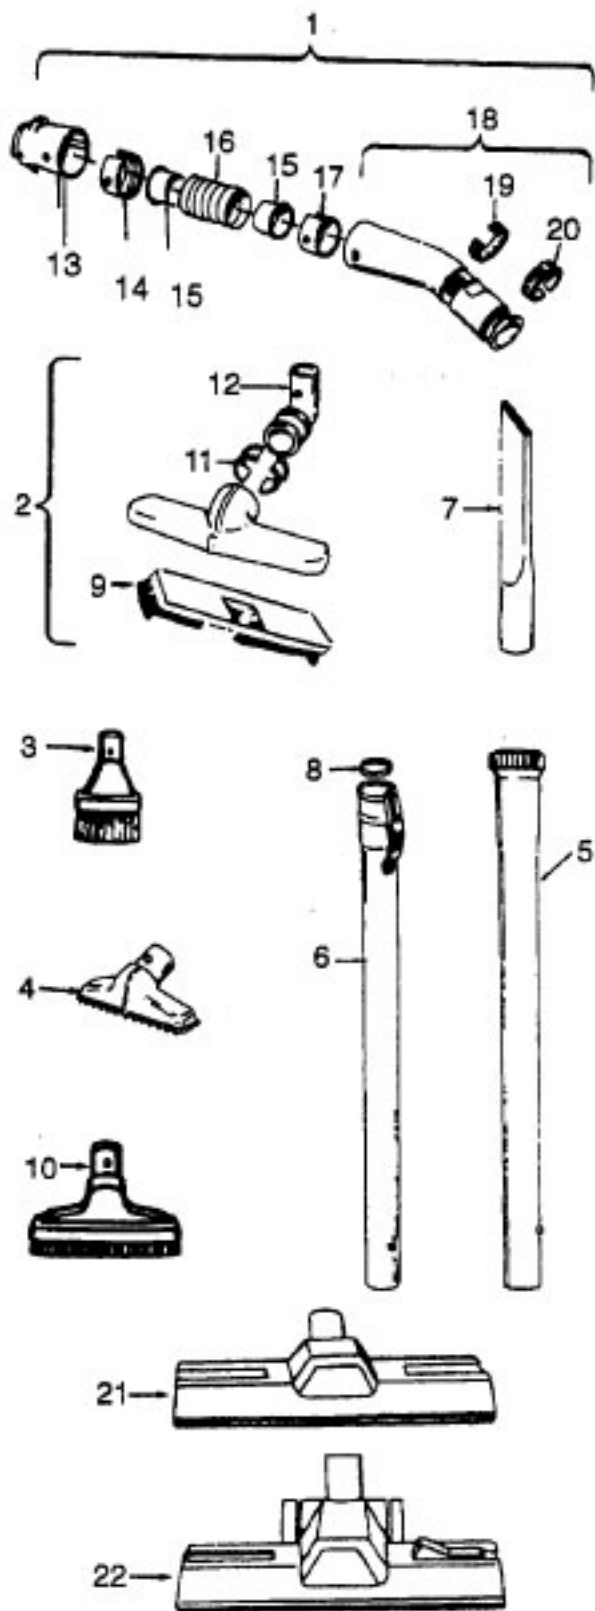

# Model S3293, S3293-022

Ref. No.	Part No.	Description
1	21447041	Screw
2	37195041	Motor Cover - MX
3	34163003	Diffuser
4	21366004	Speed Nut
5	34133007	Seal
6	34132006	Pad
7	34143002	Seal
8	43577109	Motor - S3293 - (P - 111)
	43577013	Motor - S3293-022 - (P - 163)
9	48969	Wire Nut
10	46363305	Cord - AG - 20 Ft.
11	27482301	Strain Relief
12	38511015	Wheel Bearing - AG
13	38522061	Wheel - AG
15	41432040	Wheel Carrier - AG
17	37231041	Main Body - KR
18	36151015	Latch
19	31114009	Filter
20	36426012	Filter Support
21	36321011	Motor Retainer - JM
22	21447072	Screw
23	34287021	Muffler
24	28164276	Switch
25	37214066	Control Panel - MY
29	38781010	Lid Seal
32	4010028K	Paper Bag - 3 Pk.
35	42212052	Bag Housing Lid - KR
36	36433046	Tool Rack - MR
37	21447003	Screw
	56513220	Owner Manual
	58173375	Carton
	58353007	Bottom Support
	58332015	Front Support
	58351015	Mid Pad
	58461023	Top Support

## MOTOR 43577109 - (1.7)

Ref. No.	Part No.	Description
1	33426001	Nut
2	21312701	Washer
3	21434224	Screw
4	37191016	Outerstage Housing
5	43566017	Fan
6	43551005	Interstage
7	31742010	Spacer
8	21429406	Screw
9	167696AG	Brush Carrier
10	N/A	Brush Holder - Use Brush Carrier Assem. - 47318008 (Inlc. It. 9 - 12)
11	38353004	Spring
12	167681	Carbon Brush
13	42937003	Motor Housing - Upper
14	169702BZ	Bushing
15	33421004	Bolt
16	31195002	Insulator
17	45311035	Field Coil
18	167721FW	Spring
19	44765171	Armature
20	37191085	Motor Housing - Lower
21	31148002	Spacer
22	36322002	Mounting Plate
23	167695EF	Nut

Ref. No.	Part No.	Description
1	43414101	Deluxe Rug & Floor Nozzle Assem. - AAP
2	38646045	Nozzle Connector - AAP
3	43244043	Wheel & Bearing Assem. (2)
4	38511016	Wheel Bearing - AAT (2)
5	38615180	Rug & Floor Nozzle - AAP
6	38521018	Roller (2)
7	31511004	Roller Axle - AY (2)
8	38451008	Slider - AG
9	36414013	Brush Housing - MV
10	166649FW	Spring (2)
11	48443004	Brush Back Assem. - AG
12	21447203	Screw - Self Tapping (3)
13	34122013	Seal (2)
14	38434015	Pedal - MV