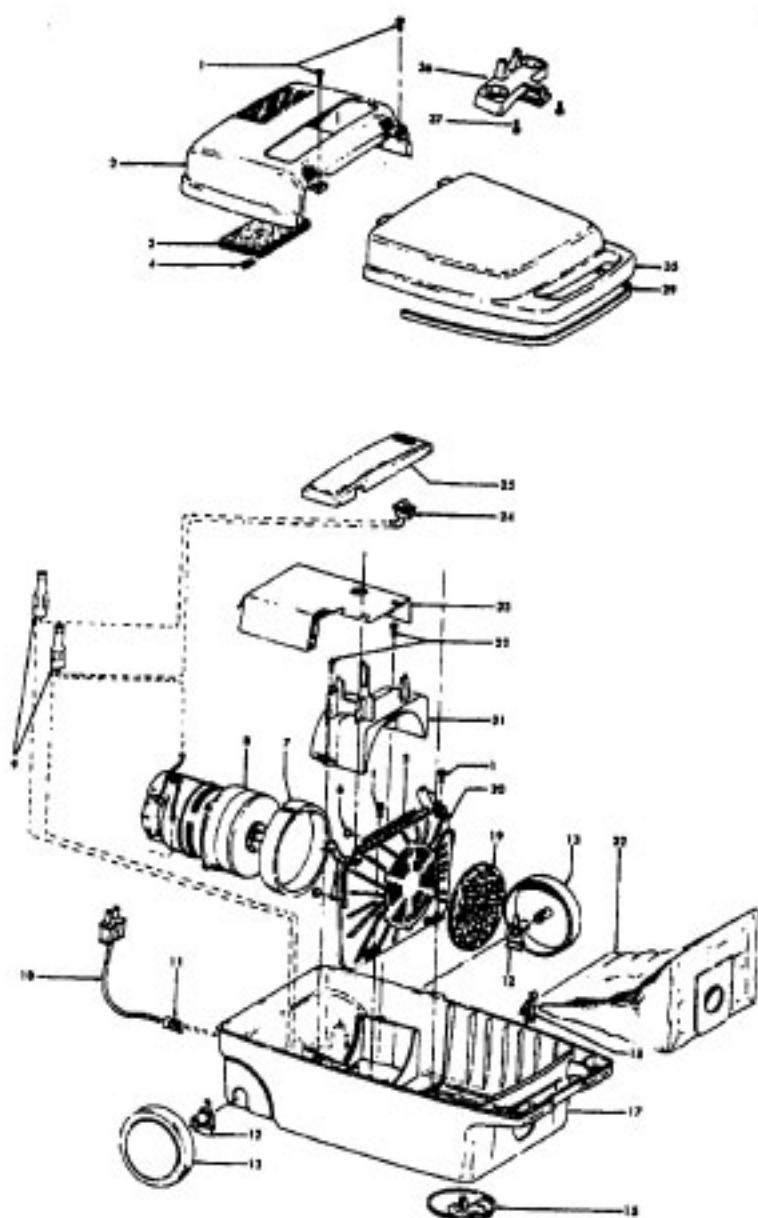

# Model S3293, S3293-022

Ref. No.	Part No.	Description
1	21447041	Screw
2	37195041	Motor Cover - MX
3	34163003	Diffuser
4	21366004	Speed Nut
5	34133007	Seal
6	34132006	Pad
7	34143002	Seal
8	43577109	Motor - S3293 - (P - 111)
	43577013	Motor - S3293-022 - (P - 163)
9	48969	Wire Nut
10	46363305	Cord - AG - 20 Ft.
11	27482301	Strain Relief
12	38511015	Wheel Bearing - AG
13	38522061	Wheel - AG
15	41432040	Wheel Carrier - AG
17	37231041	Main Body - KR
18	36151015	Latch
19	31114009	Filter
20	36426012	Filter Support
21	36321011	Motor Retainer - JM
22	21447072	Screw
23	34287021	Muffler
24	28164276	Switch
25	37214066	Control Panel - MY
29	38781010	Lid Seal
32	4010028K	Paper Bag - 3 Pk.
35	42212052	Bag Housing Lid - KR
36	36433046	Tool Rack - MR
37	21447003	Screw
	56513220	Owner Manual
	58173375	Carton
	58353007	Bottom Support
	58332015	Front Support
	58351015	Mid Pad
	58461023	Top Support

Ref. No.	Part No.	Description
1	43414101	Deluxe Rug & Floor Nozzle Assem. - AAP
2	38646045	Nozzle Connector - AAP
3	43244043	Wheel & Bearing Assem. (2)
4	38511016	Wheel Bearing - AAT (2)
5	38615180	Rug & Floor Nozzle - AAP
6	38521018	Roller (2)
7	31511004	Roller Axle - AY (2)
8	38451008	Slider - AG
9	36414013	Brush Housing - MV
10	166649FW	Spring (2)
11	48443004	Brush Back Assem. - AG
12	21447203	Screw - Self Tapping (3)
13	34122013	Seal (2)
14	38434015	Pedal - MV