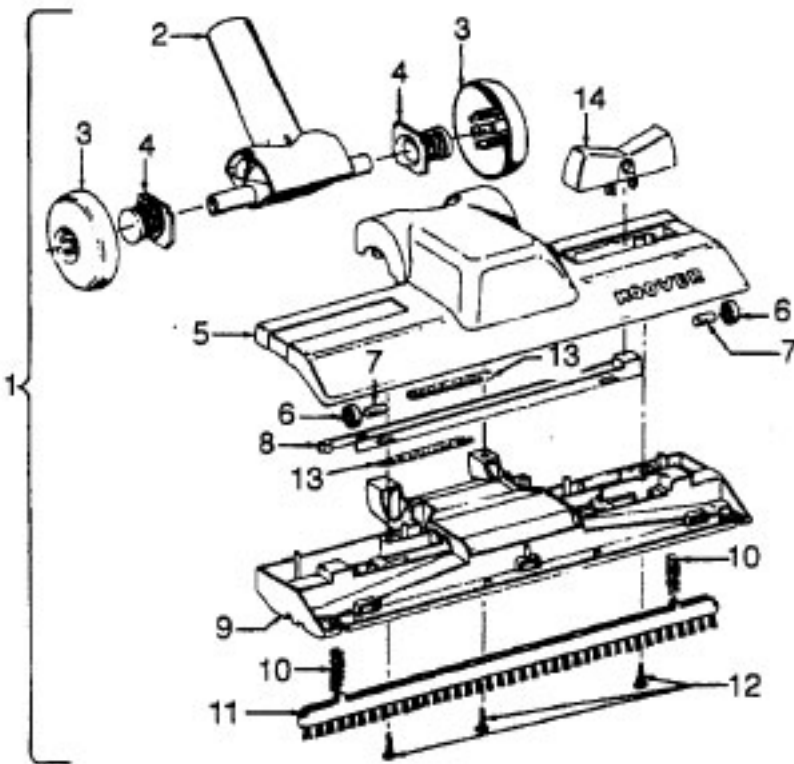

Rug & Floor Nozzle

Ref. No.	Part No.	Description
1	43414121	Standard Rug & Floor Nozzle Assem. - AAP
	43414139	Standard Rug & Floor Nozzle Assem. - AAP
	43414140	Standard Rug & Floor Nozzle Assem. - ABE (S3393-020, S3521)
	0M114169	Standard Rug & Floor Nozzle - ABX - S1221, S1315, S1337, S3393-040
	43414170	Standard Rug & Floor Nozzle AG - S1339, S3547
2	43414172	Standard Rug & Floor Nozzle - AG
3	38646039	Nozzle Tube - AG
	38615153	Rug & Floor Nozzle - AAP
	38615182	Rug & Floor Nozzle - ABE S3393-020, S3521, S1339, S3547, S1221, S1315, S1337
4	38521018	Roller (2) (Nozzle 43414172 req's 4)
5	31511004	Roller Axle - AY (2) (Nozzle 43414172 req's 4)
6	36414018	Brush Housing S1221, S1315, S1337
7	166649FW	Spring (2)
8	48443003	Brush Back Assem. - AG
9	21447203	Screw - Self Tapping (2)
10	38454004	Brush Back Lever - MV
	38454006	Brush Back Lever - ABN S3393-020, S3521, S1221 S1339, S3547
11	21329105	Felt Washer

Ref. No.	Part No.	Description
1	43414101	Deluxe Rug & Floor Nozzle Assem. - AAP
2	38646045	Nozzle Connector - AAP
3	43244043	Wheel & Bearing Assem. (2)
4	38511016	Wheel Bearing - AAT (2)
5	38615180	Rug & Floor Nozzle - AAP
6	38521018	Roller (2)
7	31511004	Roller Axle - AY (2)
8	38451008	Slider - AG
9	36414013	Brush Housing - MV
10	166649FW	Spring (2)
11	48443004	Brush Back Assem. - AG
12	21447203	Screw - Self Tapping (3)
13	34122013	Seal (2)
14	38434015	Pedal - MV