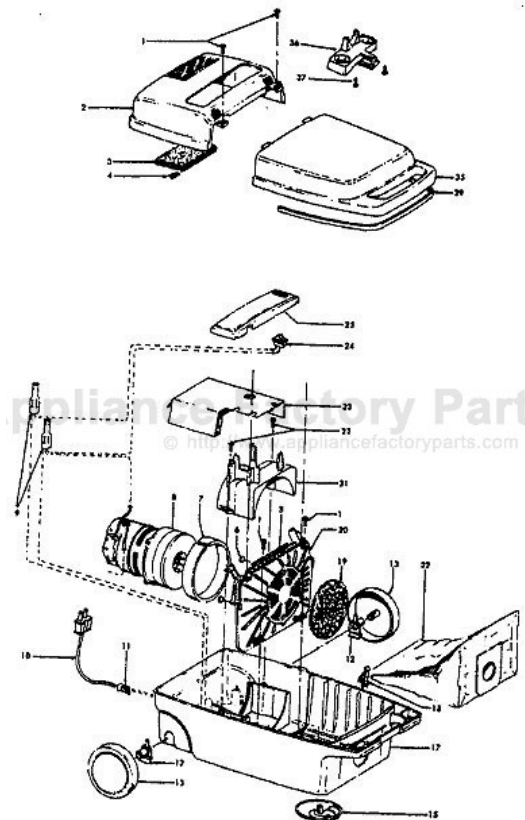

[Find Your HOOVER Vacuum Cleaner Parts - Select From 1456 Models](#)

----- Manual continues below part list -----