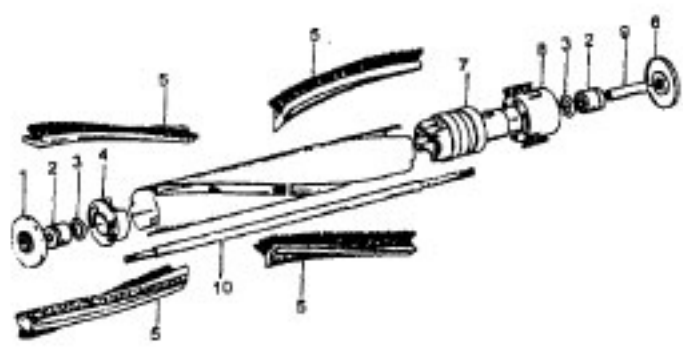

Power Nozzle

Model S3265, S3267, S3295, S3295-031

Ref. No.	Part No.	Description
	48438055	Power Nozzle - TF - (Same as 48438033 except 4.5' Cord)
	48438033	Power Nozzle Comp. - TF - S3295, S3295-031
1	48438044	Power Nozzle
	46321088	Cord - 3.5'
	46321005	Attachment Cord
2	36231103	Furniture Guard - MD
3	48416030	Agitator - 4B
4	163768	Strain Relief
5	21447041	Screw
6	27479307	Wire Tie
7	36131044	Retainer Housing - MP
	36131022	Retainer Housing - TF - S3295, S3295-031
8	43461021	Nozzle Connector - AG
9	34112005	Seal
10	34337003	Seal
11	47171009	Lamp Socket
12	48969	Wire Nut
14	42256098	Duct Cover
15	34123017	Seal
16	35276001	Detent Spring
17	32175025	Wheel - AG
18	31523005	Wheel Shaft
19	32761001	Wheel
20	31522004	Wheel Shaft
21	21447007	Screw
22	42246121	Base Plate (Inc. items 17,18,19,20,23)
23	34337004	Lower Seal
	34378010	Upper Seal
24	51865018	Indicator Lens Nameplate
25	36218005	Grommet
26	27317307	Lamp - 15
27	43177073	Motor
28	39382013	Indicator Lens
29	27666702	Terminal
30	37258082	Shield
31	281770KD	Switch
32	51151053	Indicator - PH
33	34361001	Switch Actuator
34	42262032	Housing
35	36131017	Retainer
36	38353007	Torsion Spring
37	31523006	Pivot Pin
38	38458002	Depressor
39	38433054	Switch Pedal - MR
	38433044	Switch Pedal - MY - S3295, S3295-031
40	38528011	Belt
41	42252189	Nozzle Body - AG
42	52125092	Nameplate
	51377018	Nameplate - S3295, S3295-031
43	39383060	Lens - KC
44	43457037	Swivel Tube - AG