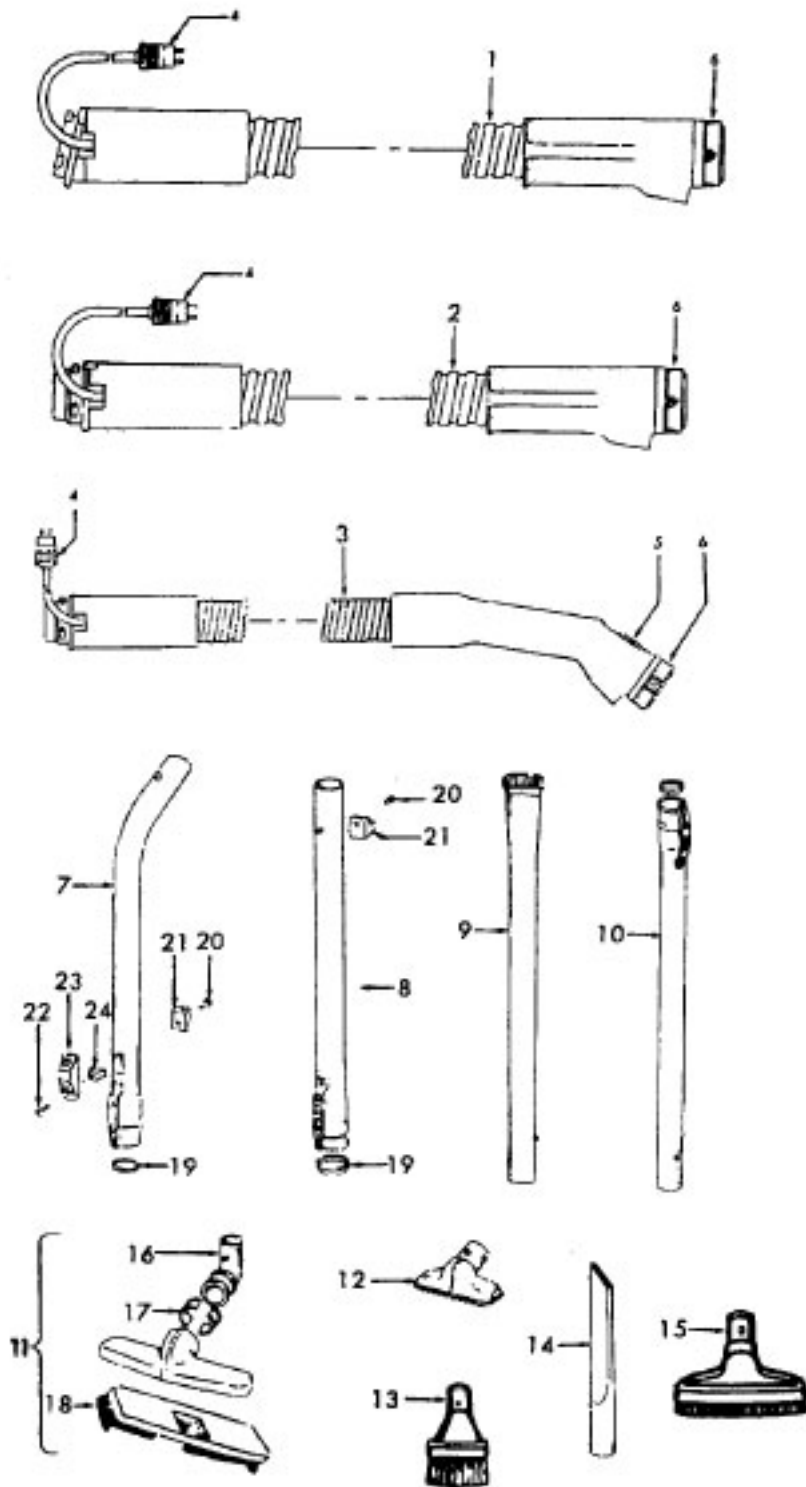

Cleaning Tools

Spirit & Celebrity

Ref. No.	Part No.	Description
1	43433085	Hose - AAP - Celebrity
2	43433032	Hose - JM - Spirit - 5-1/2'
3	43433067	Hose - AAP - Spirit - 5-1/2'
	43433081	Hose - MV -S/C- Spirit - 5-1/2'
	43433084	Hose - AAP - S/C - Spirit - 7'
	43433111	Hose - 2W - AG -S/C - Spirit
4	46321076	Cord Repair Kit
5	34777005	Suction Reg. Control - AG
	34777007	Suction Reg. Control - MV
6	36153009	Latch Ring - AG
7	43468055	Hose Tube - BL - 14
8	43453086	Extension Tube - BL - 22
	43453035	Extension Tube - AX - 22
	43453052	Extension Tube - 20 - AX (Gray Clip)
	43453058	Extension Tube - BL - 20 (Gray Clip)
9	3863801P	Extension Tube -Poly - AG
10	43453027	Extension Tube
11	43414073	Floor Brush - AG
12	38614023	Furniture Nozzle - 1 Pc. - 17
	43414057	Furniture Nozzle - AG
	38614024	Furniture Nozzle - AG
13	43414064	Dusting Brush - AG
14	38617017	Crevice Tool - AG
15	43414015	Furniture Brush - JM
	43414016	Furniture Brush - AG
16	38644040	Swivel Connector - JM
	38644020	Swivel Connector - AG
17	33712007	Split Ring
18	48447001	Brush Back
19	12845JM	Gasket
20	12783	Rivet
21	36171008	Cord Clip - MV
	36171005	Cord Clip - AG
22	13275	Screw
23	13142AG	Suction Control
24	13257BZ	Support