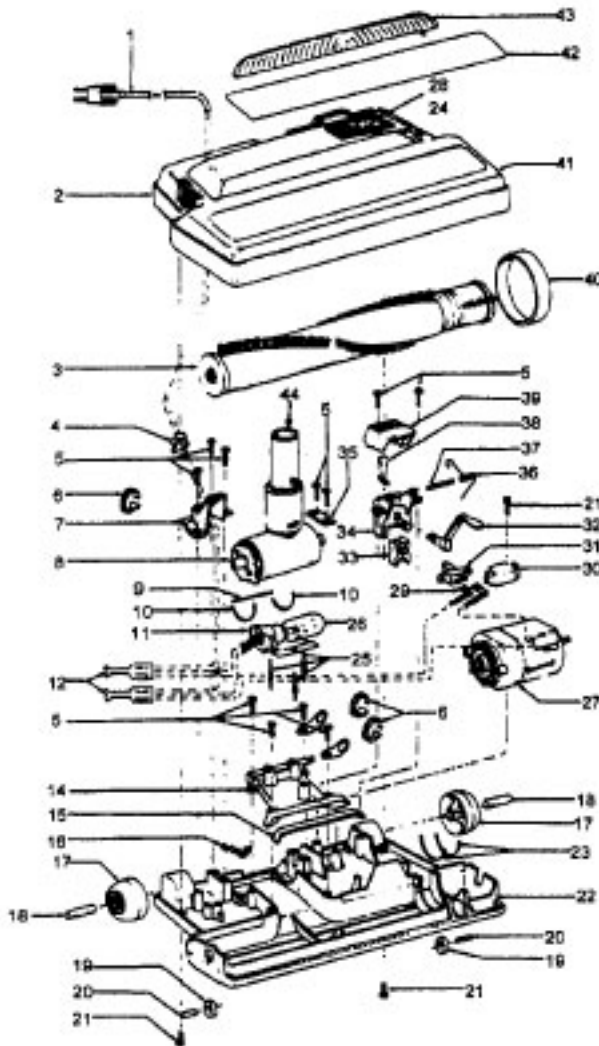

Power Nozzle

Model S3265, S3267, S3295, S3295-031

Ref. No.	Part No.	Description
	48438055	Power Nozzle - TF - (Same as 48438033 except 4.5' Cord)
	48438033	Power Nozzle Comp. - TF - S3295, S3295-031
1	48438044	Power Nozzle
	46321088	Cord - 3.5'
	46321005	Attachment Cord
2	36231103	Furniture Guard - MD
3	48416030	Agitator - 4B
4	163768	Strain Relief
5	21447041	Screw
6	27479307	Wire Tie
7	36131044	Retainer Housing - MP
	36131022	Retainer Housing - TF - S3295, S3295-031
8	43461021	Nozzle Connector - AG
9	34112005	Seal
10	34337003	Seal
11	47171009	Lamp Socket
12	48969	Wire Nut
14	42256098	Duct Cover
15	34123017	Seal
16	35276001	Detent Spring
17	32175025	Wheel - AG
18	31523005	Wheel Shaft
19	32761001	Wheel
20	31522004	Wheel Shaft
21	21447007	Screw
22	42246121	Base Plate (Inc. items 17,18,19,20,23)
23	34337004	Lower Seal
	34378010	Upper Seal
24	51865018	Indicator Lens Nameplate
25	36218005	Grommet
26	27317307	Lamp - 15
27	43177073	Motor
28	39382013	Indicator Lens
29	27666702	Terminal
30	37258082	Shield
31	281770KD	Switch
32	51151053	Indicator - PH
33	34361001	Switch Actuator
34	42262032	Housing
35	36131017	Retainer
36	38353007	Torsion Spring
37	31523006	Pivot Pin
38	38458002	Depressor
39	38433054	Switch Pedal - MR
	38433044	Switch Pedal - MY - S3295, S3295-031
40	38528011	Belt
41	42252189	Nozzle Body - AG
42	52125092	Nameplate
	51377018	Nameplate - S3295, S3295-031
43	39383060	Lens - KC
44	43457037	Swivel Tube - AG

Ref. No.	Part No.	Description
1	48416030	Agitator
2	48495AY	Thread Guard
3	43267002	Bearing
4	21347003	Washer
5	41435023	Agit.End (Inc. items 2,3)
6	48445017	Agitator Brush
7	41435018	Thread Guard
8	38537008	End Pulley
9	48418001	Brush Ring
10	31722019	Spacer
	32724005	Shaft