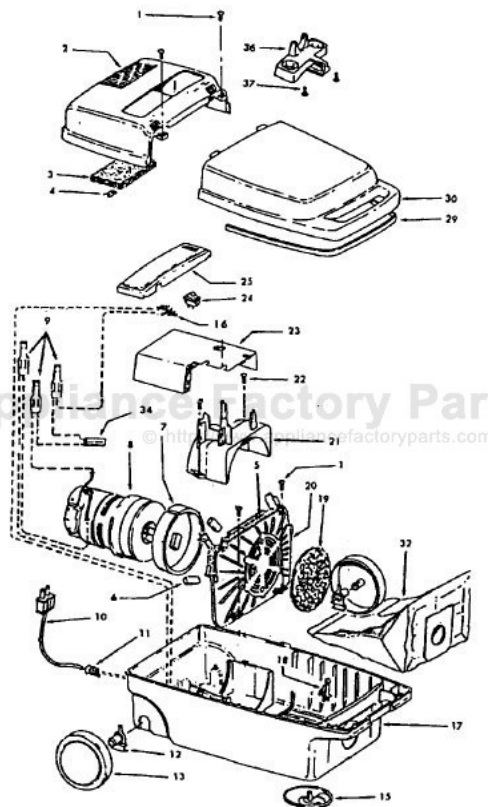

[Find Your HOOVER Vacuum Cleaner Parts - Select From 1456 Models](#)

----- Manual continues below part list -----