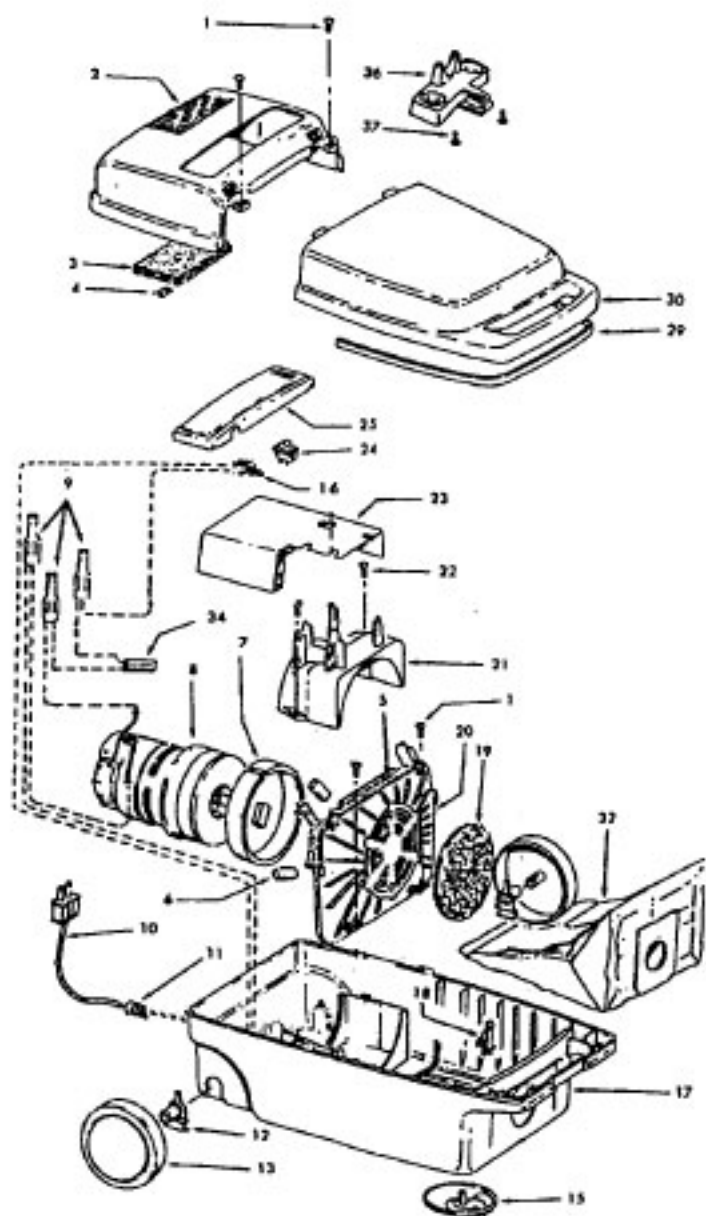

Ref. No.	Part No.	Description
1	21447041	Screw
2	37195063	Motor Cover - MR - S3299, S3299-031
	37195073	Motor Cover - AAU - S3481
3	34163003	Diffuser
4	21366004	Speed Nut
5	34133007	Seal
6	34132015	Pad
7	34143003	Seal
8	43578051	Motor - 3.1 - (P-1 56)
9	12227	Insulated Terminal (2 wire)
	48969	Wire Nut (2 wire)
10	46363039	Attach. Cord - AAP - 16 Ft.
11	27482301	Strain Relief
12	38511015	Wheel Bearing - AG
13	38522061	Wheel -AG - S3299, S3299-031
	38522058	Wheel - AAP - S3481
15	41432040	Wheel Carrier - AG