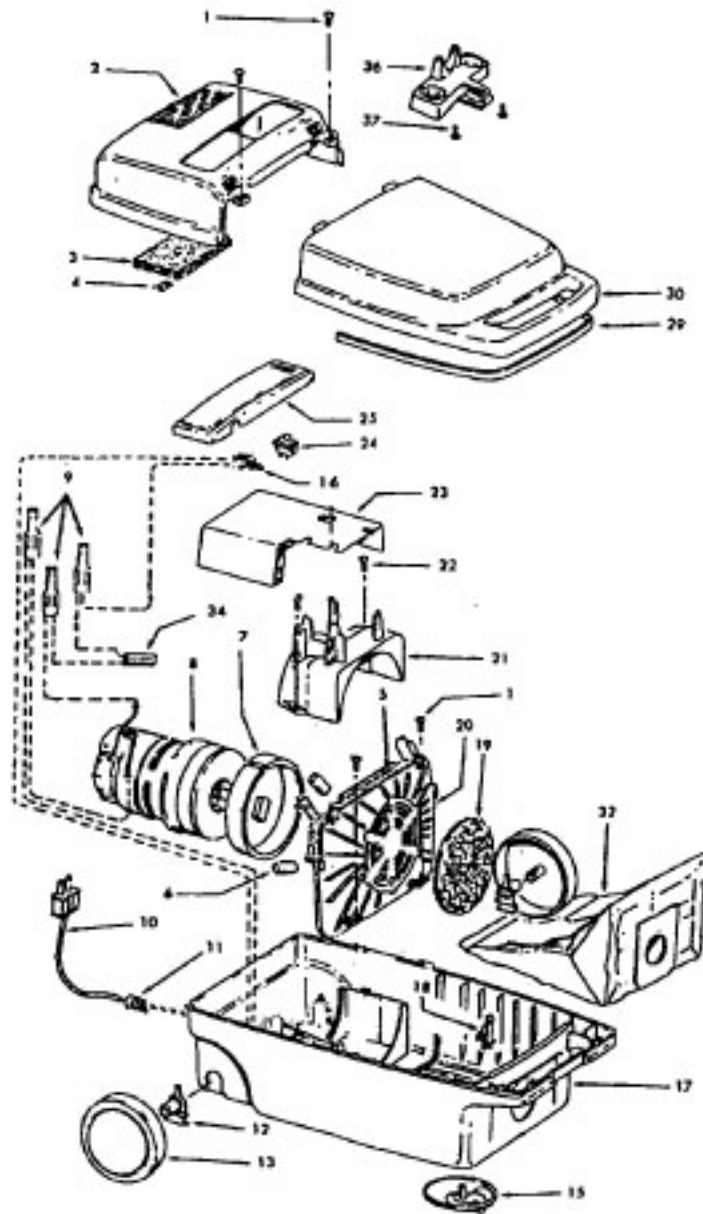

Ref. No.	Part No.	Description
1	21447041	Screw
2	37195063	Motor Cover - MR - S3299, S3299-031
	37195073	Motor Cover - AAU - S3481
3	34163003	Diffuser
4	21366004	Speed Nut
5	34133007	Seal
6	34132015	Pad
7	34143003	Seal
8	43578051	Motor - 3.1 - (P-1 56)
9	12227	Insulated Terminal (2 wire)
	48969	Wire Nut (2 wire)
10	46363039	Attach. Cord - AAP - 16 Ft.
11	27482301	Strain Relief
12	38511015	Wheel Bearing - AG
13	38522061	Wheel -AG - S3299, S3299-031
	38522058	Wheel - AAP - S3481
15	41432040	Wheel Carrier - AG