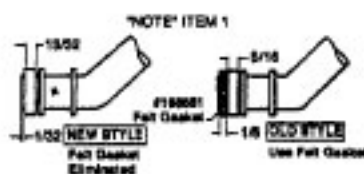

Rug & Floor Nozzle

Models S3183, S3187, S3187-030, S3203, S3205, S3207, S3215, S3241, S3247, S3257, S3259, S3289, S3291, S3299, S3299-031, S3401

A	48476026	Rug & Floor Nozzle - AAP - S3205, S3299, S3299-031 (Replaced by 43414101 +)
1	43463012	Connector Tube
2	13267	Felt Gasket
3	38615156	Nozzle Body - JM - S3299
4	13259PH	Litter Picker
5	15963FW	Spring
6	13261AY	Rib Shoe
7	16184	Brush Back
8	161413	Tube Retainer
9	31524005	Roller Shaft
10	42246002	Bottom Plate
11	12955	Screw
12	13157AG	Roller
B	43414105	Rug & Floor Nozzle - AAP - S3183, S3203, S3215, S3241, S3247, S3289, S3291, S3401 (Replaced by 43414121)
1	166652JM	Nozzle Tube (See Note)
2	166651	Gasket
3	43414089	Nozzle Body - JM
4	166646	Brush Retainer
5	166650AY	Tube Clamp
6	166648AW	Screw
7	166649FW	Spring
8	166656	Brush Back
C	48476064	Rug & Floor Nozzle - AAP - S3187, S3187-030 (Replaced by 43414101)
	48476066	Rug & Floor Nozzle - JM - S3207, S3257 (Replaced by 43414101)
	43414101	Rug & Floor Nozzle - MX - S3259
1	34113001	Foam Seal
2	169241AW	Washer
3	169239JR	Wheel
	169239AG	Wheel - S3207
4	13730	Lock Ring
5	169242	Wheel Cover
6	38615161	Nozzle Body - JM
7	34112001	Foam Seal
8	34223002	Felt Seal
9	169250AG	Brush Housing
10	169253AY	Rib Shoe
11	169256	Brush Back
12	169247JR	Furniture Guard
	169247JM	Furniture Guard - S3207, S3257
13	169251	Gasket
14	169538	Bottom Plate
15	21481464	Screw
16	21481465	Screw
17	169243AG	Roller
18	21312758	Washer
19	169244AW	Roller Shaft
20	24735081	Lock Ring
21	166649FW	Spring
22	34513001	Foam Seal - L.H.
23	34513002	Foam Seal - R.H.
24	169240AY	Wheel Shaft
25	169249JM	Connector Tube
26	34122006	Seal
27	169254JM	Control Knob