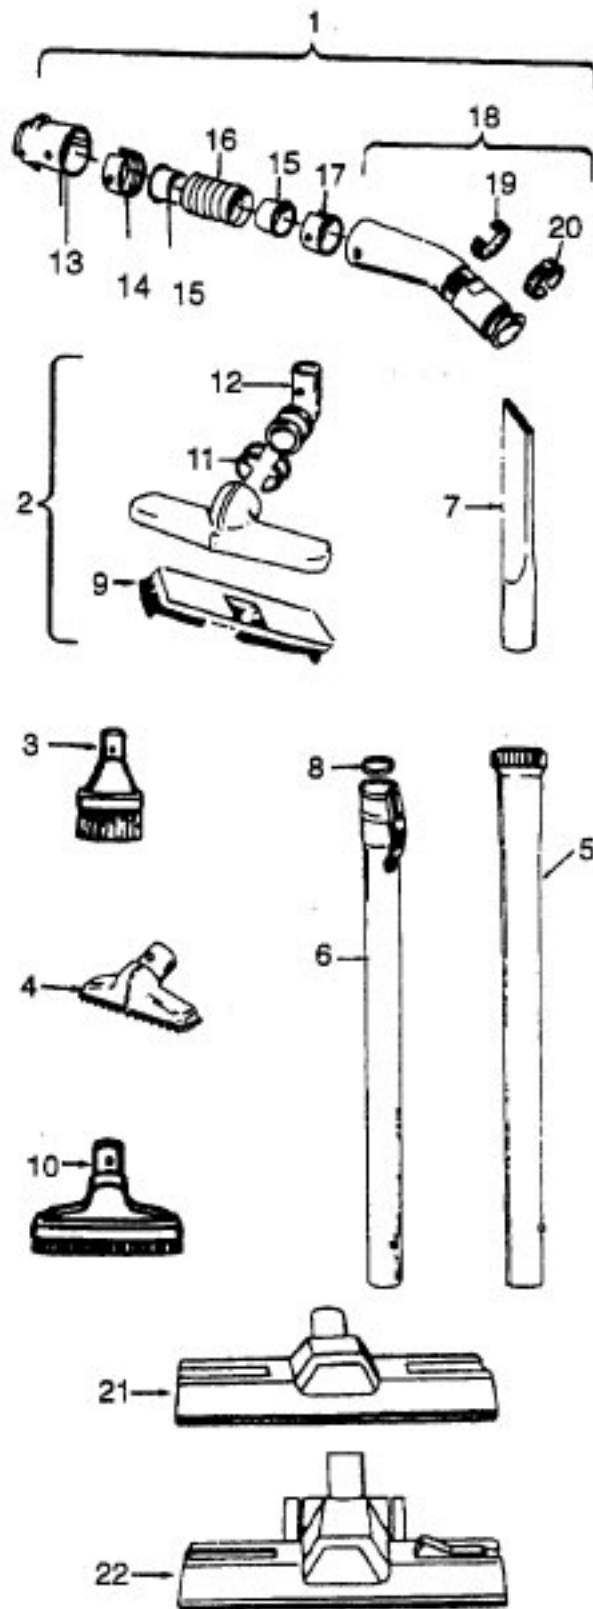

Ref. No.	Part No.	Description	
1	43434191	Hose - JM - S/C - 6"Wire - Celebrity	
	43434155	Hose - JM - S/C - 6"Wire - Spirit	
	43434013	Hose Assem. - Stretch (not pictured)	
	43434065	Hose - JM - 6"Wire - Spirit	
	43434130	Hose - JM - 7.5" Molded - Spirit	
	43434131	Hose - AAP - 7.5' - Molded - Spirit	
	43434125	Hose - AAP - S/C - 7' - Molded - Spirit	
	43434126	Hose - AAV - S/C - 6' - Molded - Spirit	
	43434231	Hose - AAP - 6' - Molded - Spirit	
	43434233	Hose - AG/ABX 6" Molded - Sprint	
	2	43414072	Floor Brush - JM
	43414073	Floor Brush - AG	
3	43414064	Dusting Brush - AG	
4	43414057	Furniture Nozzle - AAP	
	38614020	Furniture Nozzle - JM - 1 Pc.	
	38614024	Furniture Nozzle - AG - 1 Pc.	
5	43453037	Extension Tube - Poly - 20 - JM	
	3863801P	Extension Tube - Poly - AG	
6	43453052	Extension Tube - 20 - AX	
7	38617017	Crevice Tool - AG	
8	12845JM	Gasket	
9	48447001	Brush Back	
10	43414015	Furniture Brush - JM	
	43414016	Furniture Brush - AG	
11	33712007	Split Ring	
12	38644020	Swivel Connector - AG	
	38644040	Swivel Connector - AAP	
13	32855003	Hose Connector - Celeb.	
	38638017	Hose Connector - AAP - Molded Hose	
	38638019	Hose Connection - AAP	
	38638039	Hose Connector - AG - Molded Hose	
14	12615BZ	Collar (All Wire Hoses)	
	38671011	Collar (Molded Hoses)	
15	32156010	Sleeve (All Hoses)	
16	38671029	Hose - 6' - AAV - Molded	
	38671033	Hose - 6' - ABX - Molded	
17	36116006	Collar (All Wire Hoses)	
	36171025	Collar (Molded Hose)	
18	43466044	Hose Grip - AAP - S/C	
	43466066	Hose Grip - AG	
19	38711006	Suction Control Ring - JM	
	38711007	Suction Control Ring - MV	
20	36153009	Latch Ring - AG	
21	43414139	Rug & Floor Nozzle - AAP - (P - 188)	
	0M114169	Rug & Floor Nozzle - ABE - (P - 188)	
22	43414101	Rug & Floor Nozzle - DLX - (P - 188)