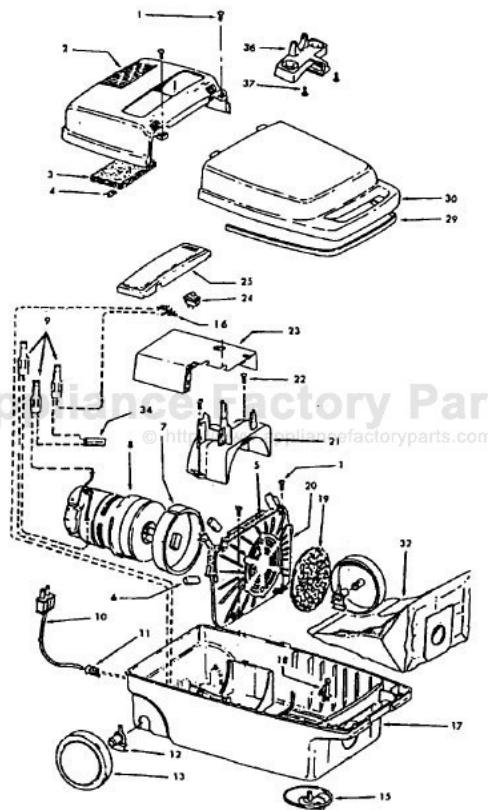

This Owner's Manual is provided and hosted by [Appliance Factory Parts](#).

HOOVER S3299-031 Owner's Manual

[Shop genuine replacement parts for HOOVER
S3299-031](#)

[Find Your HOOVER Vacuum Cleaner Parts - Select From 1456 Models](#)

Ref. No.	Part No.	Description
1	21447041	Screw
2	37195063	Motor Cover - MR - S3299, S3299-031
	37195073	Motor Cover - AAU - S3481
3	34163003	Diffuser
4	21366004	Speed Nut
5	34133007	Seal
6	34132015	Pad
7	34143003	Seal
8	43578051	Motor - 3.1 - (P-1 56)
9	12227	Insulated Terminal (2 wire)
	48969	Wire Nut (2 wire)
10	46363039	Attach. Cord - AAP - 16 Ft.
11	27482301	Strain Relief
12	38511015	Wheel Bearing - AG
13	38522061	Wheel -AG - S3299, S3299-031
	38522058	Wheel - AAP - S3481
15	41432040	Wheel Carrier - AG