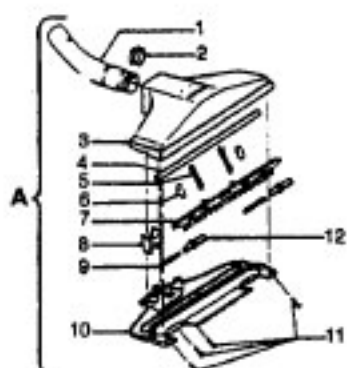

Rug & Floor Nozzle

Models S3183, S3187, S3187-030, S3203, S3205, S3207, S3215, S3241, S3247, S3257, S3259, S3289, S3291, S3299, S3299-031, S3401

A	48476026	Rug & Floor Nozzle - AAP - S3205, S3299, S3299-031 (Replaced by 43414101 +)
1	43463012	Connector Tube
2	13267	Felt Gasket
3	38615156	Nozzle Body - JM - S3299
4	13259PH	Litter Picker
5	15963FW	Spring
6	13261AY	Rib Shoe
7	16184	Brush Back
8	161413	Tube Retainer
9	31524005	Roller Shaft
10	42246002	Bottom Plate
11	12955	Screw
12	13157AG	Roller
B	43414105	Rug & Floor Nozzle - AAP - S3183, S3203, S3215, S3241, S3247, S3289, S3291, S3401 (Replaced by 43414121)
1	166652JM	Nozzle Tube (See Note)
2	166651	Gasket
3	43414089	Nozzle Body - JM
4	166646	Brush Retainer
5	166650AY	Tube Clamp
6	166648AW	Screw
7	166649FW	Spring
8	166656	Brush Back
C	48476064	Rug & Floor Nozzle - AAP - S3187, S3187-030 (Replaced by 43414101)
	48476066	Rug & Floor Nozzle - JM - S3207, S3257 (Replaced by 43414101)
	43414101	Rug & Floor Nozzle - MX - S3259
1	34113001	Foam Seal
2	169241AW	Washer
3	169239JR	Wheel
	169239AG	Wheel - S3207
4	13730	Lock Ring
5	169242	Wheel Cover
6	38615161	Nozzle Body - JM
7	34112001	Foam Seal
8	34223002	Felt Seal
9	169250AG	Brush Housing
10	169253AY	Rib Shoe
11	169256	Brush Back
12	169247JR	Furniture Guard
	169247JM	Furniture Guard - S3207, S3257
13	169251	Gasket
14	169538	Bottom Plate
15	21481464	Screw
16	21481465	Screw
17	169243AG	Roller
18	21312758	Washer
19	169244AW	Roller Shaft
20	24735081	Lock Ring
21	166649FW	Spring
22	34513001	Foam Seal - L.H.
23	34513002	Foam Seal - R.H.
24	169240AY	Wheel Shaft
25	169249JM	Connector Tube
26	34122006	Seal
27	169254JM	Control Knob