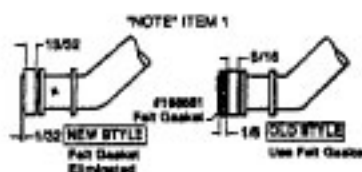

Rug & Floor Nozzle

Models S3183, S3187, S3187-030, S3203, S3205, S3207, S3215, S3241, S3247, S3257, S3259, S3289, S3291, S3299, S3299-031, S3401

A	48476026	Rug & Floor Nozzle - AAP - S3205, S3299, S3299-031 (Replaced by 43414101 +)
1	43463012	Connector Tube
2	13267	Felt Gasket
3	38615156	Nozzle Body - JM - S3299
4	13259PH	Litter Picker
5	15963FW	Spring
6	13261AY	Rib Shoe
7	16184	Brush Back
8	161413	Tube Retainer
9	31524005	Roller Shaft
10	42246002	Bottom Plate
11	12955	Screw
12	13157AG	Roller
B	43414105	Rug & Floor Nozzle - AAP - S3183, S3203, S3215, S3241, S3247, S3289, S3291, S3401 (Replaced by 43414121)
1	166652JM	Nozzle Tube (See Note)
2	166651	Gasket
3	43414089	Nozzle Body - JM
4	166646	Brush Retainer
5	166650AY	Tube Clamp
6	166648AW	Screw
7	166649FW	Spring
8	166656	Brush Back
C	48476064	Rug & Floor Nozzle - AAP - S3187, S3187-030 (Replaced by 43414101)
	48476066	Rug & Floor Nozzle - JM - S3207, S3257 (Replaced by 43414101)
	43414101	Rug & Floor Nozzle - MX - S3259
1	34113001	Foam Seal
2	169241AW	Washer
3	169239JR	Wheel
	169239AG	Wheel - S3207
4	13730	Lock Ring
5	169242	Wheel Cover
6	38615161	Nozzle Body - JM
7	34112001	Foam Seal
8	34223002	Felt Seal
9	169250AG	Brush Housing
10	169253AY	Rib Shoe
11	169256	Brush Back
12	169247JR	Furniture Guard
	169247JM	Furniture Guard - S3207, S3257
13	169251	Gasket
14	169538	Bottom Plate
15	21481464	Screw
16	21481465	Screw
17	169243AG	Roller
18	21312758	Washer
19	169244AW	Roller Shaft
20	24735081	Lock Ring
21	166649FW	Spring
22	34513001	Foam Seal - L.H.
23	34513002	Foam Seal - R.H.
24	169240AY	Wheel Shaft
25	169249JM	Connector Tube
26	34122006	Seal
27	169254JM	Control Knob