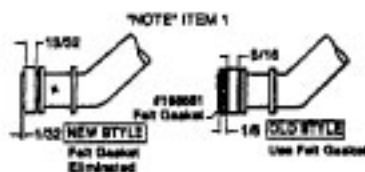

Rug & Floor Nozzle

Models S3183, S3187, S3187-030, S3203, S3205, S3207, S3215, S3241, S3247, S3257, S3259, S3289, S3291, S3299, S3299-031, S3401

A	48476026	Rug & Floor Nozzle - AAP - S3205, S3299, S3299-031 (Replaced by 43414101 +)
1	43463012	Connector Tube
2	13267	Felt Gasket
3	38615156	Nozzle Body - JM - S3299
4	13259PH	Litter Picker
5	15963FW	Spring
6	13261AY	Rib Shoe
7	16184	Brush Back
8	161413	Tube Retainer
9	31524005	Roller Shaft
10	42246002	Bottom Plate
11	12955	Screw
12	13157AG	Roller
B	43414105	Rug & Floor Nozzle - AAP - S3183, S3203, S3215, S3241, S3247, S3289, S3291, S3401 (Replaced by 43414121)
1	166652JM	Nozzle Tube (See Note)
2	166651	Gasket
3	43414089	Nozzle Body - JM
4	166646	Brush Retainer
5	166650AY	Tube Clamp
6	166648AW	Screw
7	166649FW	Spring
8	166656	Brush Back
C	48476064	Rug & Floor Nozzle - AAP - S3187, S3187-030 (Replaced by 43414101)
	48476066	Rug & Floor Nozzle - JM - S3207, S3257 (Replaced by 43414101)
	43414101	Rug & Floor Nozzle - MX - S3259
1	34113001	Foam Seal
2	169241AW	Washer
3	169239JR	Wheel
	169239AG	Wheel - S3207
4	13730	Lock Ring
5	169242	Wheel Cover
6	38615161	Nozzle Body - JM
7	34112001	Foam Seal
8	34223002	Felt Seal
9	169250AG	Brush Housing
10	169253AY	Rib Shoe
11	169256	Brush Back
12	169247JR	Furniture Guard
	169247JM	Furniture Guard - S3207, S3257
13	169251	Gasket
14	169538	Bottom Plate
15	21481464	Screw
16	21481465	Screw
17	169243AG	Roller
18	21312758	Washer
19	169244AW	Roller Shaft
20	24735081	Lock Ring
21	166649FW	Spring
22	34513001	Foam Seal - L.H.
23	34513002	Foam Seal - R.H.
24	169240AY	Wheel Shaft
25	169249JM	Connector Tube
26	34122006	Seal
27	169254JM	Control Knob