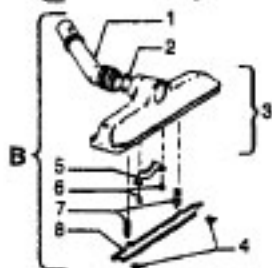

Rug & Floor Nozzle

Models S3183, S3187, S3187-030, S3203, S3205, S3207, S3215, S3241, S3247, S3257, S3259, S3289, S3291, S3299, S3299-031, S3401

A	48476026	Rug & Floor Nozzle - AAP - S3205, S3299, S3299-031 (Replaced by 43414101 +)
1	43463012	Connector Tube
2	13267	Felt Gasket
3	38615156	Nozzle Body - JM - S3299
4	13259PH	Litter Picker
5	15963FW	Spring
6	13261AY	Rib Shoe
7	16184	Brush Back
8	161413	Tube Retainer
9	31524005	Roller Shaft
10	42246002	Bottom Plate
11	12955	Screw
12	13157AG	Roller
B	43414105	Rug & Floor Nozzle - AAP - S3183, S3203, S3215, S3241, S3247, S3289, S3291, S3401 (Replaced by 43414121)
1	166652JM	Nozzle Tube (See Note)
2	166651	Gasket
3	43414089	Nozzle Body - JM
4	166646	Brush Retainer
5	166650AY	Tube Clamp
6	166648AW	Screw
7	166649FW	Spring
8	166656	Brush Back
C	48476064	Rug & Floor Nozzle - AAP - S3187, S3187-030 (Replaced by 43414101)
	48476066	Rug & Floor Nozzle - JM - S3207, S3257 (Replaced by 43414101)
	43414101	Rug & Floor Nozzle - MX - S3259
1	34113001	Foam Seal
2	169241AW	Washer
3	169239JR	Wheel
	169239AG	Wheel - S3207
4	13730	Lock Ring
5	169242	Wheel Cover
6	38615161	Nozzle Body - JM
7	34112001	Foam Seal
8	34223002	Felt Seal
9	169250AG	Brush Housing
10	169253AY	Rib Shoe
11	169256	Brush Back
12	169247JR	Furniture Guard
	169247JM	Furniture Guard - S3207, S3257
13	169251	Gasket
14	169538	Bottom Plate
15	21481464	Screw
16	21481465	Screw
17	169243AG	Roller
18	21312758	Washer
19	169244AW	Roller Shaft
20	24735081	Lock Ring
21	166649FW	Spring
22	34513001	Foam Seal - L.H.
23	34513002	Foam Seal - R.H.
24	169240AY	Wheel Shaft
25	169249JM	Connector Tube
26	34122006	Seal
27	169254JM	Control Knob