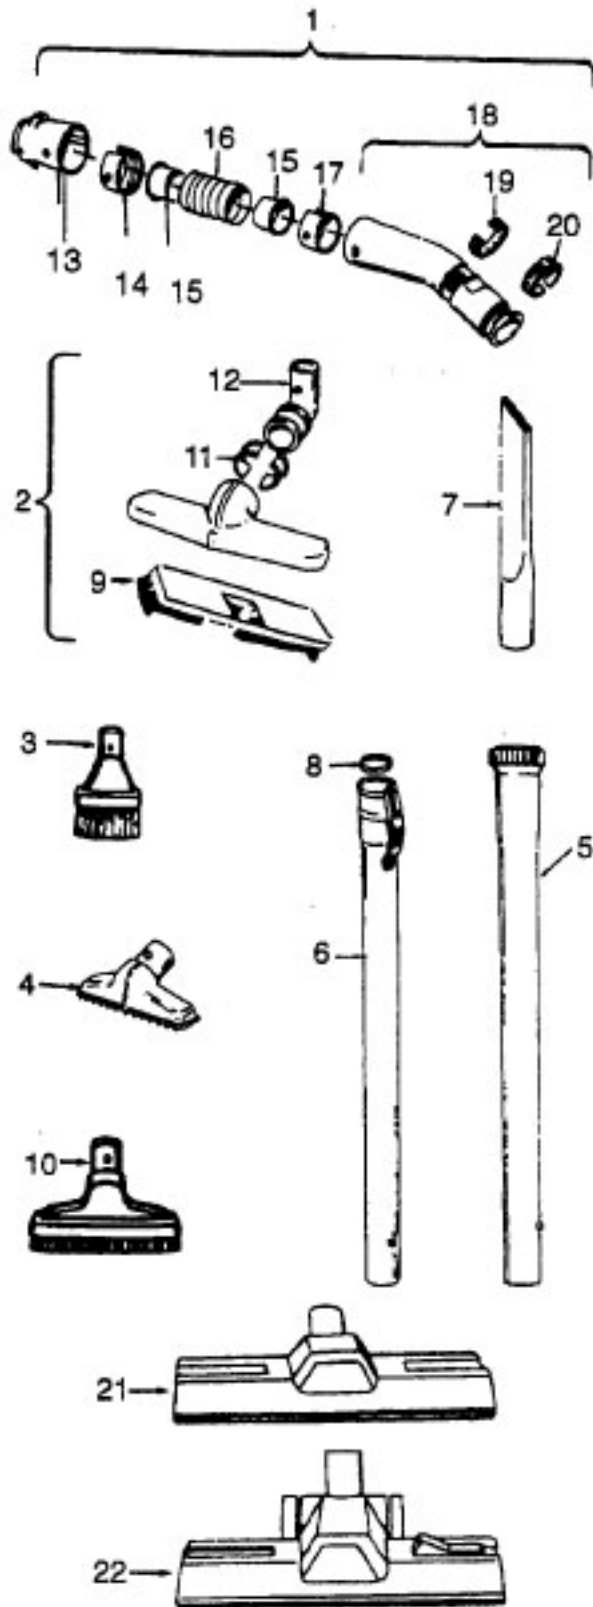

Ref. No.	Part No.	Description	
1	43434191	Hose - JM - S/C - 6"Wire - Celebrity	
	43434155	Hose - JM - S/C - 6"Wire - Spirit	
	43434013	Hose Assem. - Stretch (not pictured)	
	43434065	Hose - JM - 6"Wire - Spirit	
	43434130	Hose - JM - 7.5" Molded - Spirit	
	43434131	Hose - AAP - 7.5' - Molded - Spirit	
	43434125	Hose - AAP - S/C - 7' - Molded - Spirit	
	43434126	Hose - AAV - S/C - 6' - Molded - Spirit	
	43434231	Hose - AAP - 6' - Molded - Spirit	
	43434233	Hose - AG/ABX 6" Molded - Sprint	
	2	43414072	Floor Brush - JM
	43414073	Floor Brush - AG	
3	43414064	Dusting Brush - AG	
4	43414057	Furniture Nozzle - AAP	
	38614020	Furniture Nozzle - JM - 1 Pc.	
5	38614024	Furniture Nozzle - AG - 1 Pc.	
	43453037	Extension Tube - Poly - 20 - JM	
	3863801P	Extension Tube - Poly - AG	
6	43453052	Extension Tube - 20 - AX	
7	38617017	Crevice Tool - AG	
8	12845JM	Gasket	
9	48447001	Brush Back	
10	43414015	Furniture Brush - JM	
	43414016	Furniture Brush - AG	
11	33712007	Split Ring	
12	38644020	Swivel Connector - AG	
	38644040	Swivel Connector - AAP	
13	32855003	Hose Connector - Celeb.	
	38638017	Hose Connector - AAP - Molded Hose	
	38638019	Hose Connection - AAP	
	38638039	Hose Connector - AG - Molded Hose	
14	12615BZ	Collar (All Wire Hoses)	
	38671011	Collar (Molded Hoses)	
15	32156010	Sleeve (All Hoses)	
16	38671029	Hose - 6' - AAV - Molded	
	38671033	Hose - 6' - ABX - Molded	
17	36116006	Collar (All Wire Hoses)	
	36171025	Collar (Molded Hose)	
18	43466044	Hose Grip - AAP - S/C	
	43466066	Hose Grip - AG	
19	38711006	Suction Control Ring - JM	
	38711007	Suction Control Ring - MV	
20	36153009	Latch Ring - AG	
21	43414139	Rug & Floor Nozzle - AAP - (P - 188)	
	0M114169	Rug & Floor Nozzle - ABE - (P - 188)	
22	43414101	Rug & Floor Nozzle - DLX - (P - 188)