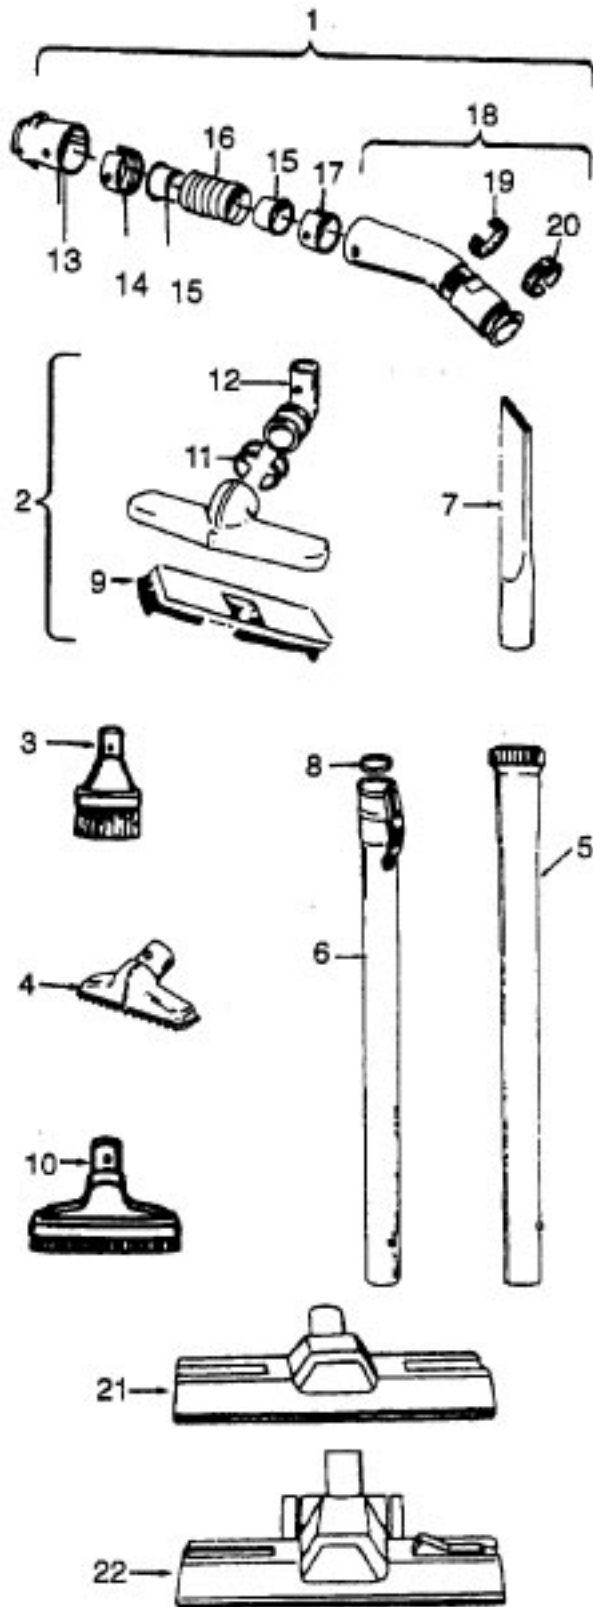

Ref. No.	Part No.	Description
1	43434191	Hose - JM - S/C - 6"Wire - Celebrity
	43434155	Hose - JM - S/C - 6"Wire - Spirit
	43434013	Hose Assem. - Stretch (not pictured)
	43434065	Hose - JM - 6"Wire - Spirit
	43434130	Hose - JM - 7.5" Molded - Spirit
	43434131	Hose - AAP - 7.5' - Molded - Spirit
	43434125	Hose - AAP - S/C - 7' - Molded - Spirit
	43434126	Hose - AAV - S/C - 6' - Molded - Spirit
	43434231	Hose - AAP - 6' - Molded - Spirit
	43434233	Hose - AG/ABX 6" Molded - Sprint
2	43414072	Floor Brush - JM
	43414073	Floor Brush - AG
3	43414064	Dusting Brush - AG
4	43414057	Furniture Nozzle - AAP
	38614020	Furniture Nozzle - JM - 1 Pc.
	38614024	Furniture Nozzle - AG - 1 Pc.
5	43453037	Extension Tube - Poly - 20 - JM
	3863801P	Extension Tube - Poly - AG
6	43453052	Extension Tube - 20 - AX
7	38617017	Crevice Tool - AG
8	12845JM	Gasket
9	48447001	Brush Back
10	43414015	Furniture Brush - JM
	43414016	Furniture Brush - AG
11	33712007	Split Ring
12	38644020	Swivel Connector - AG
	38644040	Swivel Connector - AAP
13	32855003	Hose Connector - Celeb.
	38638017	Hose Connector - AAP - Molded Hose
	38638019	Hose Connection - AAP
	38638039	Hose Connector - AG - Molded Hose
14	12615BZ	Collar (All Wire Hoses)
	38671011	Collar (Molded Hoses)
15	32156010	Sleeve (All Hoses)
16	38671029	Hose - 6' - AAV - Molded
	38671033	Hose - 6' - ABX - Molded
17	36116006	Collar (All Wire Hoses)
	36171025	Collar (Molded Hose)
18	43466044	Hose Grip - AAP - S/C
	43466066	Hose Grip - AG
19	38711006	Suction Control Ring - JM
	38711007	Suction Control Ring - MV
20	36153009	Latch Ring - AG
21	43414139	Rug & Floor Nozzle - AAP - (P - 188)
	0M114169	Rug & Floor Nozzle - ABE - (P - 188)
22	43414101	Rug & Floor Nozzle - DLX - (P - 188)