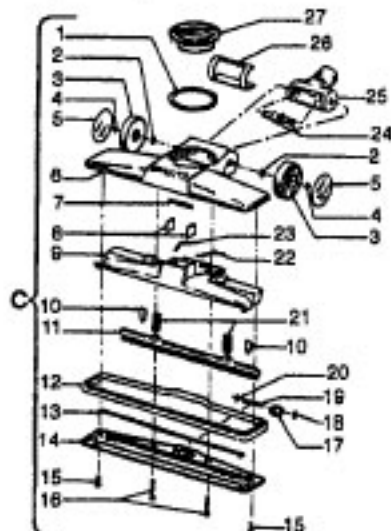

Rug & Floor Nozzle

Models S3183, S3187, S3187-030, S3203, S3205, S3207, S3215, S3241, S3247, S3257, S3259, S3289, S3291, S3299, S3299-031, S3401

A	48476026	Rug & Floor Nozzle - AAP - S3205, S3299, S3299-031 (Replaced by 43414101 +)
1	43463012	Connector Tube
2	13267	Felt Gasket
3	38615156	Nozzle Body - JM - S3299
4	13259PH	Litter Picker
5	15963FW	Spring
6	13261AY	Rib Shoe
7	16184	Brush Back
8	161413	Tube Retainer
9	31524005	Roller Shaft
10	42246002	Bottom Plate
11	12955	Screw
12	13157AG	Roller
B	43414105	Rug & Floor Nozzle - AAP - S3183, S3203, S3215, S3241, S3247, S3289, S3291, S3401 (Replaced by 43414121)
1	166652JM	Nozzle Tube (See Note)
2	166651	Gasket
3	43414089	Nozzle Body - JM
4	166646	Brush Retainer
5	166650AY	Tube Clamp
6	166648AW	Screw
7	166649FW	Spring
8	166656	Brush Back
C	48476064	Rug & Floor Nozzle - AAP - S3187, S3187-030 (Replaced by 43414101)
	48476066	Rug & Floor Nozzle - JM - S3207, S3257 (Replaced by 43414101)
	43414101	Rug & Floor Nozzle - MX - S3259
1	34113001	Foam Seal
2	169241AW	Washer
3	169239JR	Wheel
	169239AG	Wheel - S3207
4	13730	Lock Ring
5	169242	Wheel Cover
6	38615161	Nozzle Body - JM
7	34112001	Foam Seal
8	34223002	Felt Seal
9	169250AG	Brush Housing
10	169253AY	Rib Shoe
11	169256	Brush Back
12	169247JR	Furniture Guard
	169247JM	Furniture Guard - S3207, S3257
13	169251	Gasket
14	169538	Bottom Plate
15	21481464	Screw
16	21481465	Screw
17	169243AG	Roller
18	21312758	Washer
19	169244AW	Roller Shaft
20	24735081	Lock Ring
21	166649FW	Spring
22	34513001	Foam Seal - L.H.
23	34513002	Foam Seal - R.H.
24	169240AY	Wheel Shaft
25	169249JM	Connector Tube
26	34122006	Seal
27	169254JM	Control Knob