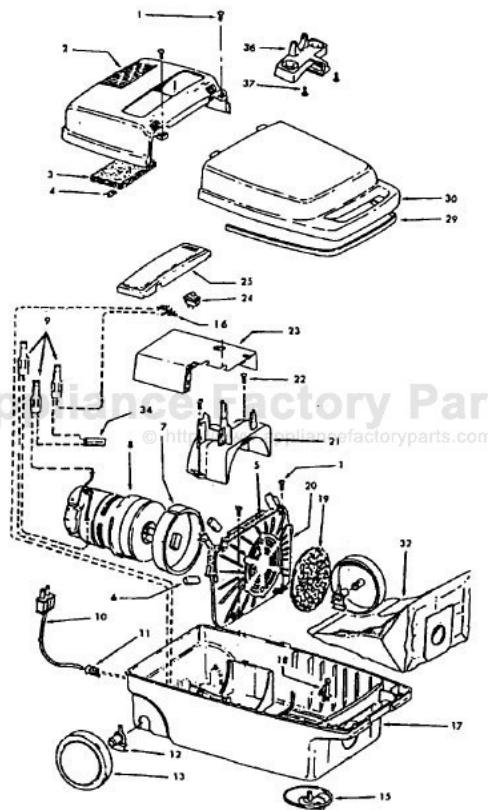

[Find Your HOOVER Vacuum Cleaner Parts - Select From 1456 Models](#)

----- Manual continues below part list -----