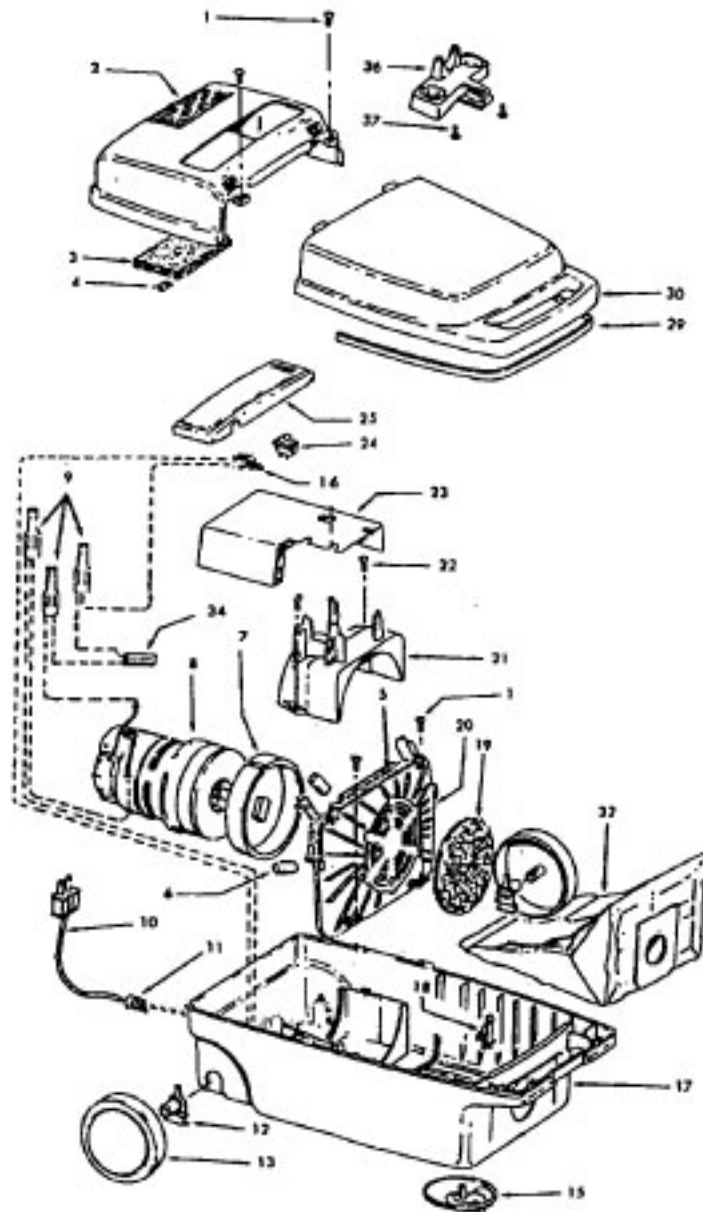

# HOOVER S3481 Owner's Manual

[Shop genuine replacement parts for HOOVER S3481](#)

[Find Your HOOVER Vacuum Cleaner Parts - Select From 1456 Models](#)

----- Manual continues below part list -----

Ref. No.	Part No.	Description
1	21447041	Screw
2	37195063	Motor Cover - MR - S3299, S3299-031
	37195073	Motor Cover - AAU - S3481
3	34163003	Diffuser
4	21366004	Speed Nut
5	34133007	Seal
6	34132015	Pad
7	34143003	Seal
8	43578051	Motor - 3.1 - (P-1 56)
9	12227	Insulated Terminal (2 wire)
	48969	Wire Nut (2 wire)
10	46363039	Attach. Cord - AAP - 16 Ft.
11	27482301	Strain Relief
12	38511015	Wheel Bearing - AG
13	38522061	Wheel -AG - S3299, S3299-031
	38522058	Wheel - AAP - S3481
15	41432040	Wheel Carrier - AG