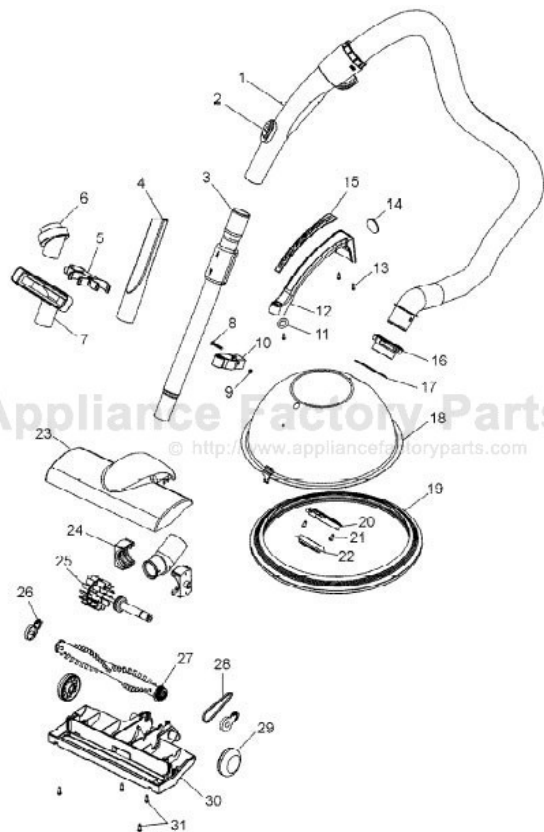

[Find Your HOOVER Vacuum Cleaner Parts - Select From 1456 Models](#)

----- Manual continues below -----