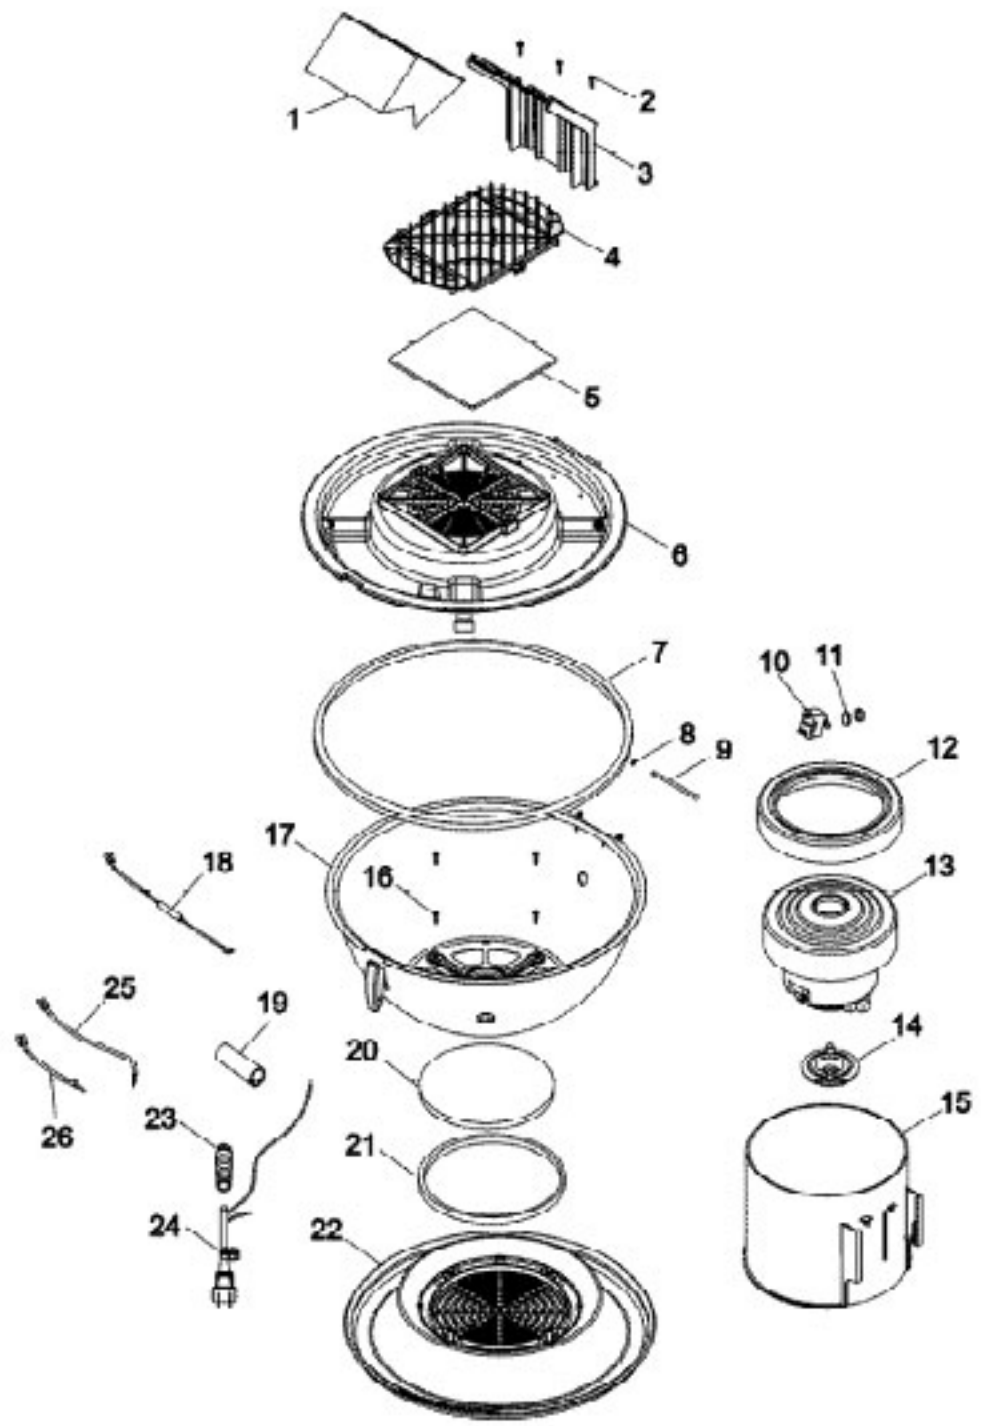

----- Manual continues below -----

Item	Part Number	Part Description	Alt Part	Series	Qty
1	93002284	HOSE W/SUCTION REG COMP		10	1
2	93002287	BUTTON-SUCTION REG		10	1
3	93002269	TELE BI-DIR WAND ASY Cmpl		10	1
4	93001956	CREVICE TOOL		10	1
5	93001955	TOOL STORAGE HOLDER		10	1
6	93001958	DUSTING BRUSH		10	1
7	93001960	12" HARD FLR BRUSH		10	1
	93001959	UPHOLSTERY BRUSH		10	1
8	93001953	SCREW - WAND HOLDER		10	1
9	93001952	TELESCOPING WAND HOLDER		10	1
10	93001954	NUT - WAND HOLDER		10	1
11	93001923	WASHER - HANDLE SCREW		10	1
12	93002282	HANDLE ASY COMP		10	1
13	93001922	SCREW - HANDLE		10	3
14	93002255	HOOVER MEDALLION		10	1
15	93001916	CONSTELLATION LABEL		10	1
16	93001917	HOSE CONNECTOR		10	1
17	93001919	SEAL RING C		10	1
18	93002281	UPPER DOME ASY COMP		10	1
19	93001921	FURNITURE GUARD		10	1
20	93001918	HOSE CONN SPACER		10	1
21	93001924	SCREW - HOSE CONNECTOR		10	1
22	93001920	BAG COLLAR SEAL		10	1
23	93002288	TURB FLOOR NOZ W/GRAPHIC		10	1
	93002289	UPR HSG W/HOOVER GRAPHIC		10	1
24	93002278	NECK CONN W/CPLINGS		10	1
25	93002276	TURBINE ASY W/SHAFT		10	1
26	93002275	BEARINGS, AGITATOR		10	2
27	93002274	AGITATOR W/BRISTLES		10	1
28	93002273	AGITATOR BELT		10	1
29	93002277	WHL-TURBINE ASY W/SHAFT		10	2
30	93002290	LWR HSG ASY W/FRONT ROLLERS		10	1
31	93002279	SCREW-TURBINE FLR NOZ		10	4
33	59138352	MANUAL, OWNERS		10	1