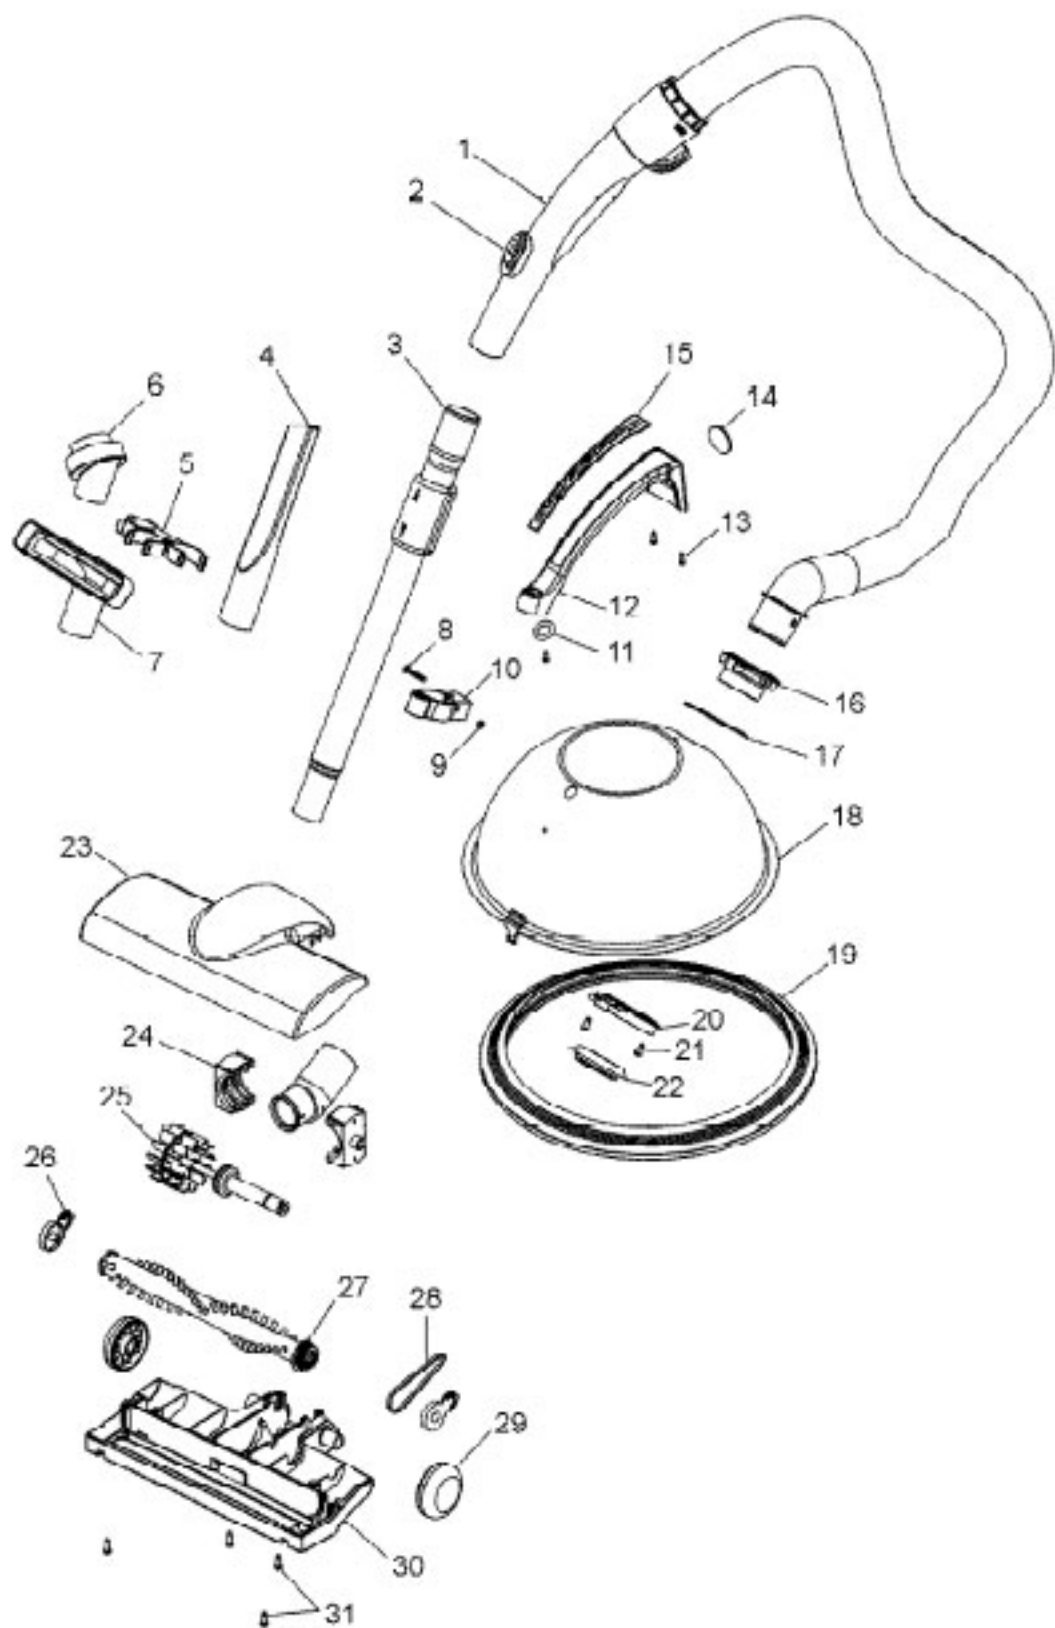

----- Manual continues below -----

Item	Part Number	Part Description	Alt Part	Series	Qty
1	93002284	HOSE W/SUCTION REG COMP		10	1
2	93002287	BUTTON-SUCTION REG		10	1
3	93002269	TELE BI-DIR WAND ASY Cmpl		10	1
4	93001956	CREVICE TOOL		10	1
5	93001955	TOOL STORAGE HOLDER		10	1
6	93001958	DUSTING BRUSH		10	1
7	93001960	12" HARD FLR BRUSH		10	1
	93001959	UPHOLSTERY BRUSH		10	1
8	93001953	SCREW - WAND HOLDER		10	1
9	93001952	TELESCOPING WAND HOLDER		10	1
10	93001954	NUT - WAND HOLDER		10	1
11	93001923	WASHER - HANDLE SCREW		10	1
12	93002282	HANDLE ASY COMP		10	1
13	93001922	SCREW - HANDLE		10	3
14	93002255	HOOVER MEDALLION		10	1
15	93001916	CONSTELLATION LABEL		10	1
16	93001917	HOSE CONNECTOR		10	1
17	93001919	SEAL RING C		10	1
18	93002281	UPPER DOME ASY COMP		10	1
19	93001921	FURNITURE GUARD		10	1
20	93001918	HOSE CONN SPACER		10	1
21	93001924	SCREW - HOSE CONNECTOR		10	1
22	93001920	BAG COLLAR SEAL		10	1
23	93002288	TURB FLOOR NOZ W/GRAPHIC		10	1
	93002289	UPR HSG W/HOOVER GRAPHIC		10	1
24	93002278	NECK CONN W/CPLINGS		10	1
25	93002276	TURBINE ASY W/SHAFT		10	1
26	93002275	BEARINGS, AGITATOR		10	2
27	93002274	AGITATOR W/BRISTLES		10	1
28	93002273	AGITATOR BELT		10	1
29	93002277	WHL-TURBINE ASY W/SHAFT		10	2
30	93002290	LWR HSG ASY W/FRONT ROLLERS		10	1
31	93002279	SCREW-TURBINE FLR NOZ		10	4
33	59138352	MANUAL, OWNERS		10	1