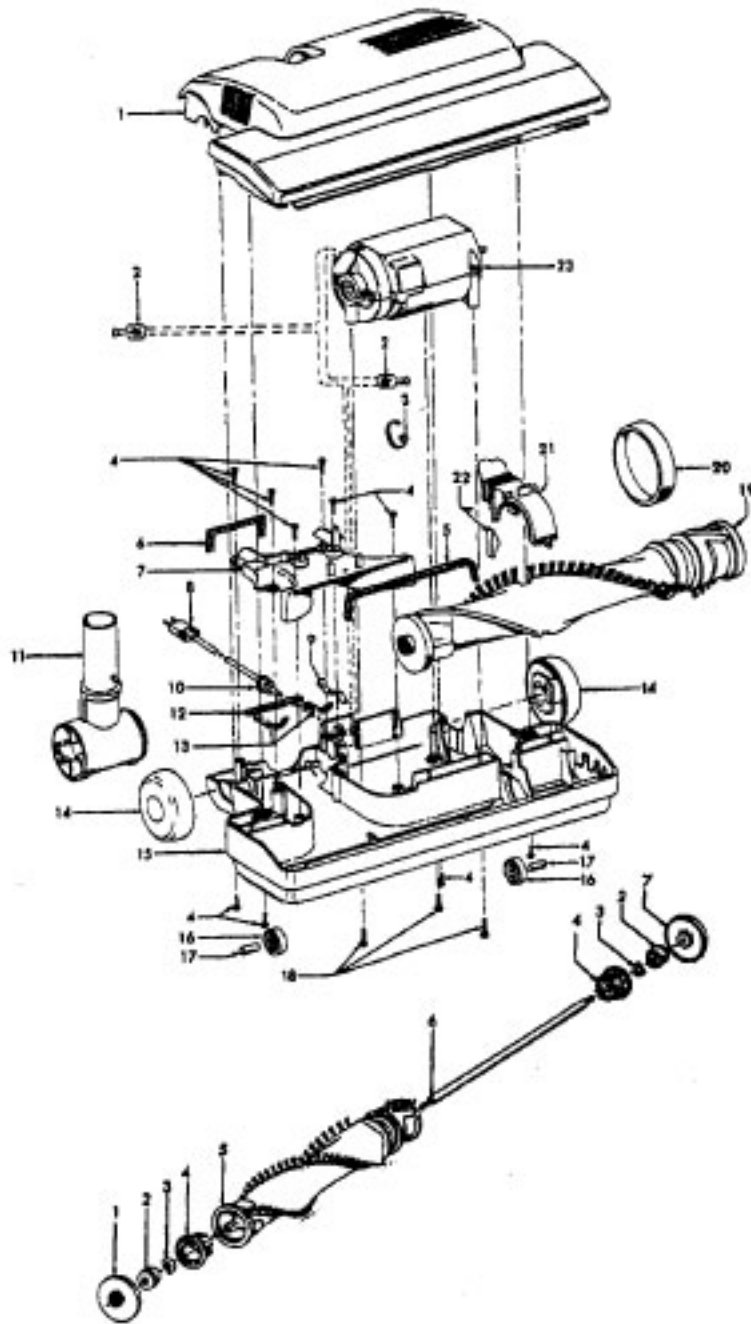

Rowernozzle 48438235 - S3525, S3535
 48438251 - S3399
 48438254 - S3395
 48438235 - S3420, S3520

48438076 - S3391
 48438257 - S3559, S3395-040
 48438261 - S3561

Ref. No.	Part No.	Description
1	37241004	Nozzle Body - ABY - S3561
	37241138	Nozzle Body - AAP - S3525, S3535
	37241137	Nozzle Body - AAP - S3399
	37241139	Nozzle Body - AAP - S3395
	37241140	Nozzle Body - ABE - S3395-040, S3559
	37241144	Nozzle Body - ABM - S3391
	42252A55	Nozzle Body - AG - S3420, S3520
2	12227	Insulated Terminal
	27618508	Wire Connector
3	27479307	Lead Wire Tie
4	21447003	Screw-Self Tapping (10)
5	34123039	Duct Cover Seal
6	34253018	Rear Seal
7	42256103	Duct Cover Assem. (Incl. Items 5,6)
8	46321088	Cord -AG
9	35276008	Detent Spring
10	163768	Strain Relief
11	43482106	Nozzle Connector - AG
12	34112007	Seal
13	34122014	Seal (2)
14	43244043	Wheel Assem.
15	42246115	Base Plate Assem. (Incl. Items 16,17)
	42246114	Base Plate Assem. - ABR - S3395-040, S3391
	42246115	S3559 (Incl. Items 16, 17)
	42246115	Base Plate Assem. - AG - S3420, S3520 (Incl. items 16, 17)
16	32761001	Wheel
17	31522004	Wheel Shaft
18	21479801	Screw (3)
19	48414079	Agitator Assem.
20	38528011	Belt
21	36923008	Belt Guard Assem.
22	13261AY	Rib Shoe
23	43177062	Motor Assem. Comp.