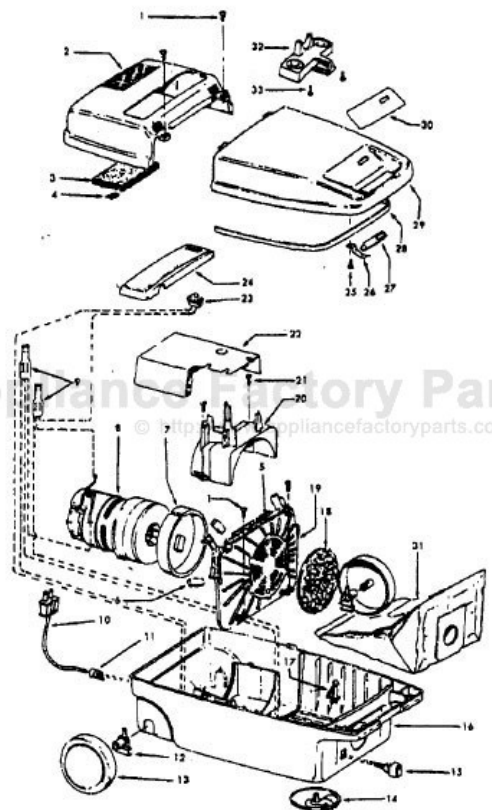

[Find Your HOOVER Vacuum Cleaner Parts - Select From 1456 Models](#)

----- Manual continues below part list -----