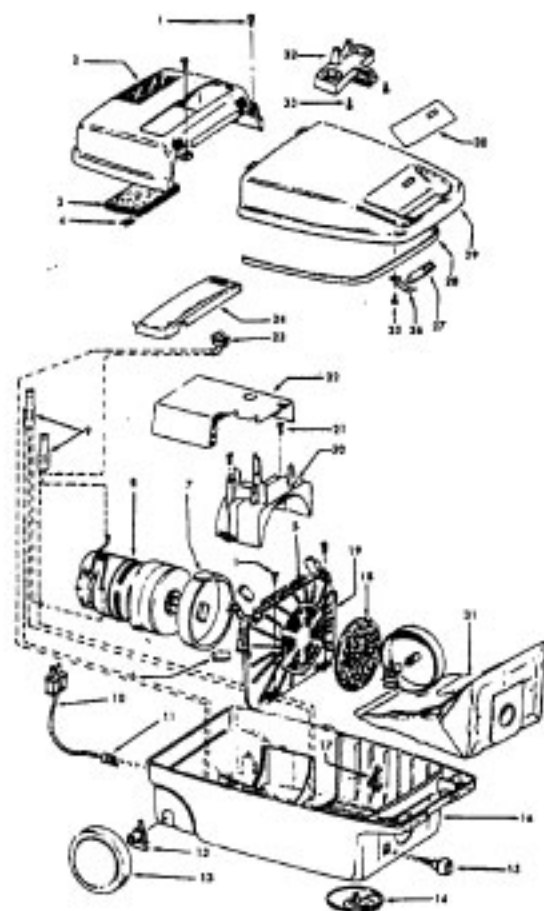

----- Manual continues below part list -----

Available Replacement Parts for HOOVER S3391

H-4010028K	BAG OEM HOOVER (3 PACK) K
HR-1810	FILTER HOOVER MESH FILTER
48414036	HOOVER ELITE BRUSH ROLLER
H-43267002	AGITATOR BEARING ASM
H-43414073	Floor brush.
H-43414064	DUSTING BRUSH (ONE PEICE)
HR-5000	EXTENSION TUBE
HR-1050	BELT FOR HOOVER

Note: Foam muffler not used on model S3391

Ref. No.	Part No.	Description
1	21447041	Screw
2	37195102	Motor Cover - ABN
	37195105	Motor Cover - ABM - S3391
3	34163003	Diffuser
4	21366004	Speed Nut
5	34133007	Seal
6	34132006	Pad
7	34143002	Seal
8	43577112	Motor - 2.2 - (P-174) - S3391, S3395
	43577011	Motor Assem. Comp. - S3391 Model S3395-040 After Serial No. 059500011701
9	18972	Insulated Terminal
10	46363305	Attach. Cord - AG - 20'
11	27482301	Strain Relief
12	38511015	Wheel Bearing - AG
13	38522061	Wheel - AG

Ref. No.	Part No.	Description
14	41432040	Wheel Carrier
15	46326079	Receptacle - AG
16	37223273	Main Body - ABN
	37223290	Main Body - ABM - S3391
17	36151015	Latch
18	31114009	Filter
19	36426012	Bulkhead
20	36321011	Motor Retainer
21	21447072	Screw
22	34287021	Foam Muffler
23	28161063	Switch
24	37214052	Control Panel
25	21447027	Screw
26	36172046	Spring Clip
27	51151010	Bag Indicator
28	38781010	Lid Seal
29	42212123	Bag Housing Lid - ABN
	42212133	Bag Housing Lid - ABM - S3391
30	51689055	Nameplate
	52125140	Nameplate - S3395-040
	52125143	Nameplate - S3391
	51879008	Check Bag Label
31	4010028K	Paper Bag - 3 Pk.
32	36433087	Tool Rack - ABN
	36433102	Tool Rack - ABM - S3391
33	21447003	Screw
	56513319	Owner Manual
	56513331	Owner Manual - S3395-040, S3391
	59814040	Carton
	59814070	Carton - S3395-040
	59814078	Carton - S3391
	58366069	Mid Pad
	58461023	Top Support