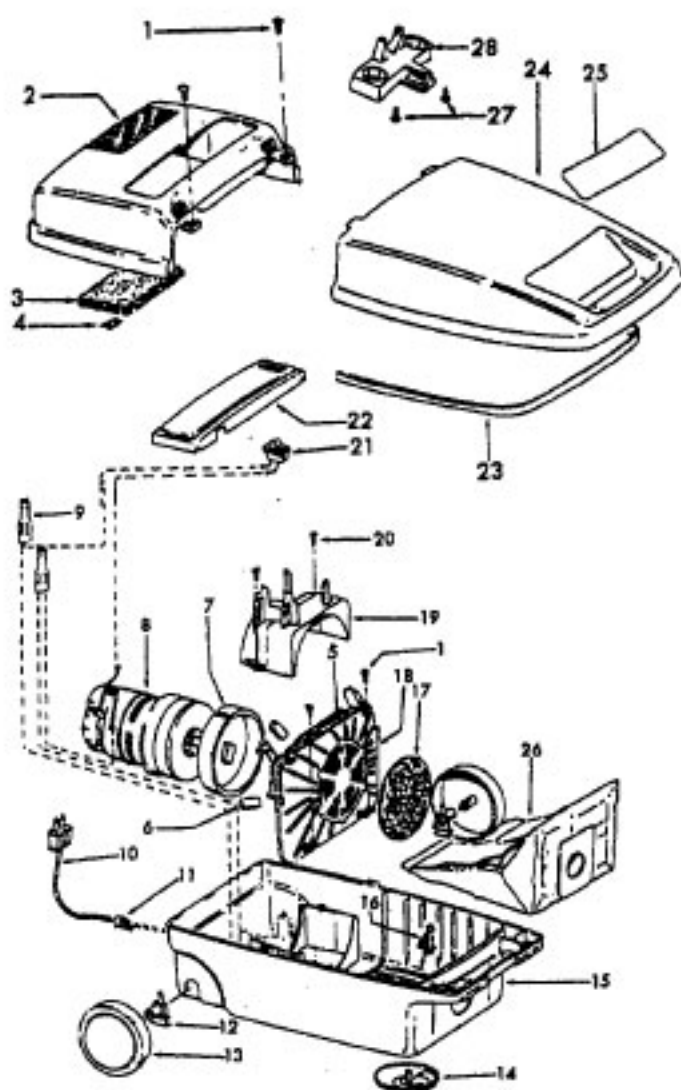

This Owner's Manual is provided and hosted by Appliance Factory Parts.

HOOVER S3393 Owner's Manual

[Shop genuine replacement parts for HOOVER S3393](#)

[Find Your HOOVER Vacuum Cleaner Parts - Select From 1456 Models](#)

----- Manual continues below part list -----

Available Replacement Parts for HOOVER S3393

H-4010028K	BAG OEM HOOVER (3 PACK) K
H-4010100K	BAG FOR HOOVER VACUUM OEM 3 PACK
HR-1810	FILTER HOOVER MESH FILTER
H-43414073	Floor brush.
H-43414064	DUSTING BRUSH (ONE PEICE)
HR-5000	EXTENSION TUBE

Ref. No.	Part No.	Description
1	21447041	Screw
2	37195047	Motor Cover - JM
	37195102	Motor Cover - ABN - S3393, S3393-020, S3393-040
	37195106	Motor Cover - NAA - S3531
	37195075	Motor Cover - AG - S3410
3	34163003	Diffuser
4	21366004	Speed Nut
5	34133007	Seal
6	34132006	Pad (4)
7	34143002	Seal
8	43577109	Motor - S3401 - (P - 111)
	43577011	Motor - S3393, S3393-020, S3410, S3393-040, S3397, S3531 (P-174)
9	12227	Insulated Terminal (2)
	27618508	Wire Connector
10	46363039	Attach. Cord - AAP - 16 - S3401
	46363297	Attach. Cord - AAP - 20 - S3393, S3393-020, S3397
	46363305	Attach Cord - 20 - AG - S3410, S3393-040, S3531
11	27482301	Strain Relief
12	38511015	Wheel Bearing
13	38522058	Wheel - AAP - S3397
	38522061	Wheel - AG - S3393, S3393-020, S3393-040, S3531, S3401, S3410
14	41432040	Wheel Carrier
15	37231049	Main Body - JM - S3401
	37223265	Main Body - JM - S3397
	37223274	Main Body - ABN - S3393, S3393-020, S3393-040