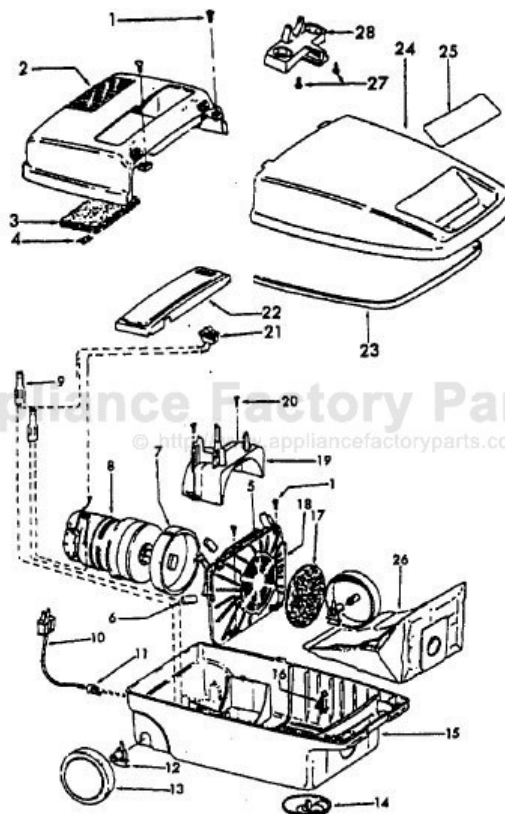

This Owner's Manual is provided and hosted by Appliance Factory Parts.

HOOVER S3393 Owner's Manual

[Shop genuine replacement parts for HOOVER S3393](#)

[Find Your HOOVER Vacuum Cleaner Parts - Select From 1456 Models](#)

----- Manual continues below part list -----

Available Replacement Parts for HOOVER S3393

H-4010028K	BAG OEM HOOVER (3 PACK) K
H-4010100K	BAG FOR HOOVER VACUUM OEM 3 PACK
HR-1810	FILTER HOOVER MESH FILTER
H-43414073	Floor brush.
H-43414064	DUSTING BRUSH (ONE PEICE)
HR-5000	EXTENSION TUBE

Ref. No.	Part No.	Description
1	21447041	Screw
2	37195047	Motor Cover - JM
	37195102	Motor Cover - ABN - S3393, S3393-020, S3393-040
	37195106	Motor Cover - NAA - S3531
	37195075	Motor Cover - AG - S3410
3	34163003	Diffuser
4	21366004	Speed Nut
5	34133007	Seal
6	34132006	Pad (4)
7	34143002	Seal
8	43577109	Motor - S3401 - (P - 111)
	43577011	Motor - S3393, S3393-020, S3410, S3393-040, S3397, S3531 (P-174)
9	12227	Insulated Terminal (2)
	27618508	Wire Connector
10	46363039	Attach. Cord - AAP - 16 - S3401
	46363297	Attach. Cord - AAP - 20 - S3393, S3393-020, S3397
	46363305	Attach Cord - 20 - AG - S3410, S3393-040, S3531
11	27482301	Strain Relief
12	38511015	Wheel Bearing
13	38522058	Wheel - AAP - S3397
	38522061	Wheel - AG - S3393, S3393-020, S3393-040, S3531, S3401, S3410
14	41432040	Wheel Carrier
15	37231049	Main Body - JM - S3401
	37223265	Main Body - JM - S3397
	37223274	Main Body - ABN - S3393, S3393-020, S3393-040