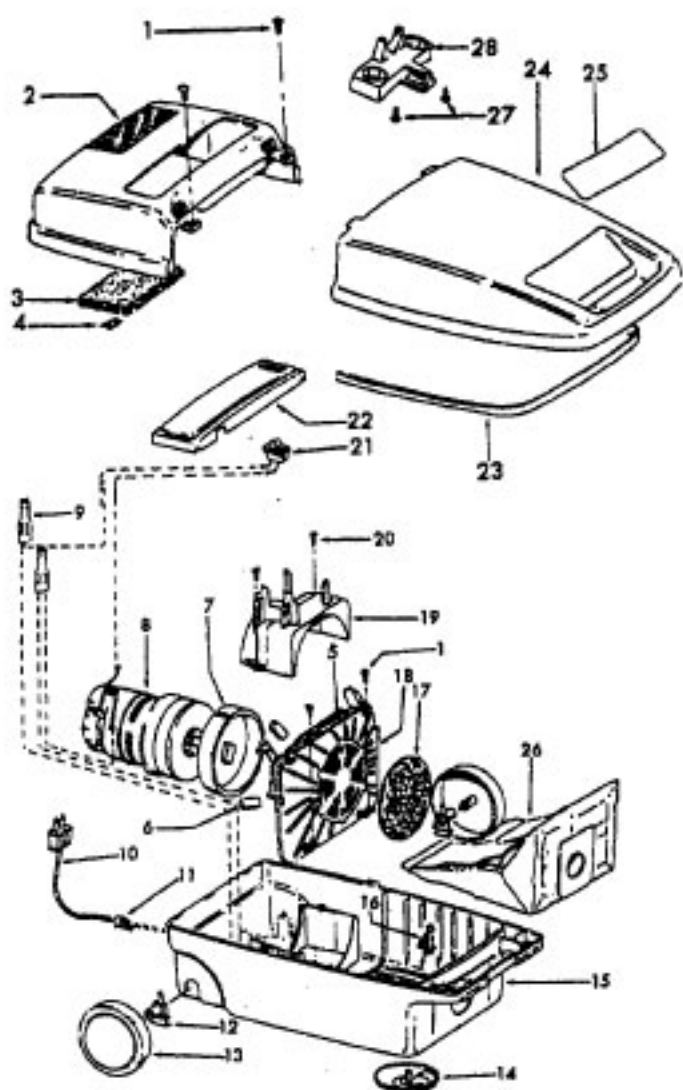

This Owner's Manual is provided and hosted by Appliance Factory Parts.

HOOVER S3393-020 Owner's Manual

[Shop genuine replacement parts for HOOVER
S3393-020](#)

[Find Your HOOVER Vacuum Cleaner Parts - Select From 1456 Models](#)

----- Manual continues below part list -----

Available Replacement Parts for HOOVER S3393-020

H-4010028K	BAG OEM HOOVER (3 PACK) K
H-4010100K	BAG FOR HOOVER VACUUM OEM 3 PACK
HR-1810	FILTER HOOVER MESH FILTER
H-43414073	Floor brush.
H-43414064	DUSTING BRUSH (ONE PEICE)
HR-5000	EXTENSION TUBE

Ref. No.	Part No.	Description
1	21447041	Screw
2	37195047	Motor Cover - JM
	37195102	Motor Cover - ABN - S3393, S3393-020, S3393-040
	37195106	Motor Cover - NAA - S3531
	37195075	Motor Cover - AG - S3410
3	34163003	Diffuser
4	21366004	Speed Nut
5	34133007	Seal
6	34132006	Pad (4)
7	34143002	Seal
8	43577109	Motor - S3401 - (P - 111)
	43577011	Motor - S3393, S3393-020, S3410 S3393-040, S3397, S3531 (P-174)
9	12227	Insulated Terminal (2)
	27618508	Wire Connector
10	46363039	Attach. Cord - AAP - 16 - S3401
	46363297	Attach. Cord - AAP - 20 - S3393, S3393-020, S3397
	46363305	Attach Cord - 20 - AG -S3410 S3393-040, S3531
11	27482301	Strain Relief
12	38511015	Wheel Bearing
13	38522058	Wheel - AAP - S3397
	38522061	Wheel - AG - S3393, S3393-020 S3393-040, S3531, S3401, S3410
14	41432040	Wheel Carrier
15	37231049	Main Body - JM - S3401
	37223265	Main Body - JM - S3397
	37223274	Main Body - ABN - S3393, S3393-020, S3393-040