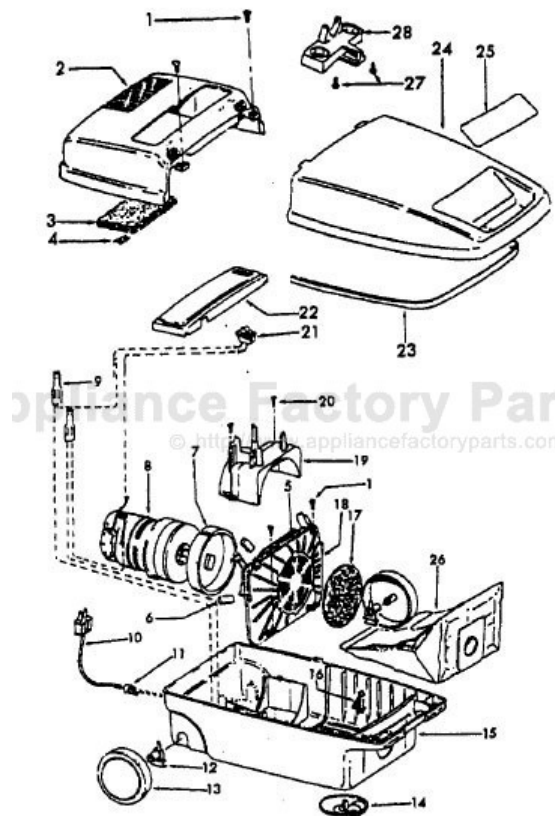

This Owner's Manual is provided and hosted by Appliance Factory Parts.

HOOVER S3393-020 Owner's Manual

[Shop genuine replacement parts for HOOVER
S3393-020](#)

[Find Your HOOVER Vacuum Cleaner Parts - Select From 1456 Models](#)

Ref. No.	Part No.	Description
1	21447041	Screw
2	37195047	Motor Cover - JM
	37195102	Motor Cover - ABN - S3393, S3393-020, S3393-040
	37195106	Motor Cover - NAA - S3531
	37195075	Motor Cover - AG - S3410
3	34163003	Diffuser
4	21366004	Speed Nut
5	34133007	Seal
6	34132006	Pad (4)
7	34143002	Seal
8	43577109	Motor - S3401 - (P - 111)
	43577011	Motor - S3393, S3393-020, S3410 S3393-040, S3397, S3531 (P-174)
9	12227	Insulated Terminal (2)
	27618508	Wire Connector
10	46363039	Attach. Cord - AAP - 16 - S3401
	46363297	Attach. Cord - AAP - 20 - S3393, S3393-020, S3397
	46363305	Attach Cord - 20 - AG -S3410 S3393-040, S3531
11	27482301	Strain Relief
12	38511015	Wheel Bearing
13	38522058	Wheel - AAP - S3397
	38522061	Wheel - AG - S3393, S3393-020 S3393-040, S3531, S3401, S3410
14	41432040	Wheel Carrier
15	37231049	Main Body - JM - S3401
	37223265	Main Body - JM - S3397
	37223274	Main Body - ABN - S3393, S3393-020, S3393-040