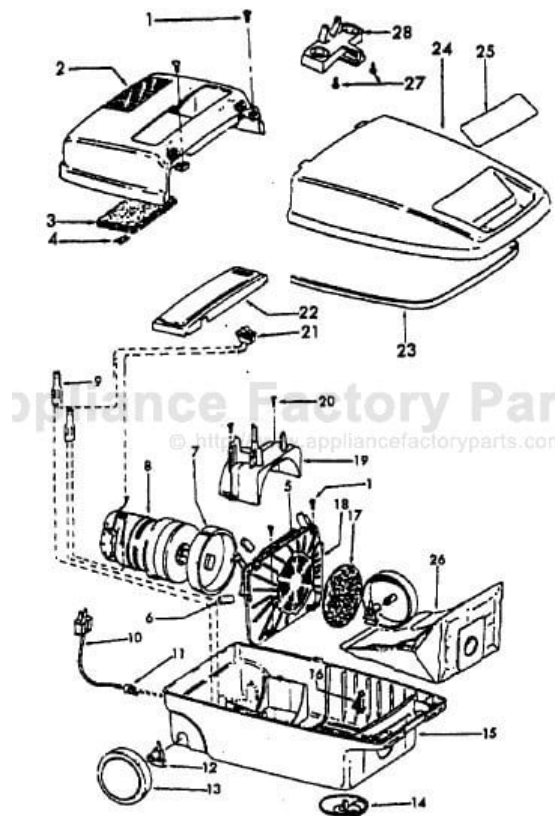

This Owner's Manual is provided and hosted by Appliance Factory Parts.

HOOVER S3393-040 Owner's Manual

[Shop genuine replacement parts for HOOVER
S3393-040](#)

[Find Your HOOVER Vacuum Cleaner Parts - Select From 1456 Models](#)

Ref. No.	Part No.	Description
1	21447041	Screw
2	37195047	Motor Cover - JM
	37195102	Motor Cover - ABN - S3393, S3393-020, S3393-040
	37195106	Motor Cover - NAA - S3531
	37195075	Motor Cover - AG - S3410
3	34163003	Diffuser
4	21366004	Speed Nut
5	34133007	Seal
6	34132006	Pad (4)
7	34143002	Seal
8	43577109	Motor - S3401 - (P - 111)
	43577011	Motor - S3393, S3393-020, S3410 S3393-040, S3397, S3531 (P-174)
9	12227	Insulated Terminal (2)
	27618508	Wire Connector
10	46363039	Attach. Cord - AAP - 16 - S3401
	46363297	Attach. Cord - AAP - 20 - S3393, S3393-020, S3397
	46363305	Attach Cord - 20 - AG -S3410 S3393-040, S3531
11	27482301	Strain Relief
12	38511015	Wheel Bearing
13	38522058	Wheel - AAP - S3397
	38522061	Wheel - AG - S3393, S3393-020 S3393-040, S3531, S3401, S3410
14	41432040	Wheel Carrier
15	37231049	Main Body - JM - S3401
	37223265	Main Body - JM - S3397
	37223274	Main Body - ABN - S3393, S3393-020, S3393-040