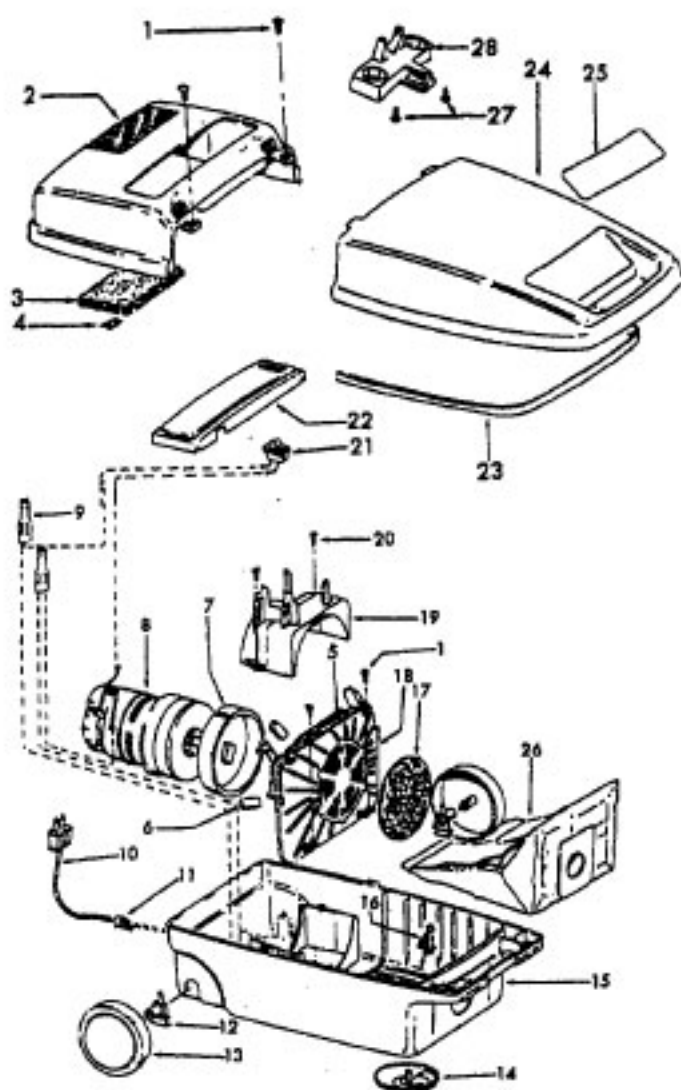

This Owner's Manual is provided and hosted by Appliance Factory Parts.

HOOVER S3393-040 Owner's Manual

[Shop genuine replacement parts for HOOVER
S3393-040](#)

[Find Your HOOVER Vacuum Cleaner Parts - Select From 1456 Models](#)

----- Manual continues below part list -----

Available Replacement Parts for HOOVER S3393-040

H-4010028K	BAG OEM HOOVER (3 PACK) K
H-4010100K	BAG FOR HOOVER VACUUM OEM 3 PACK
HR-1810	FILTER HOOVER MESH FILTER
H-43414073	Floor brush.
H-43414064	DUSTING BRUSH (ONE PEICE)
HR-5000	EXTENSION TUBE

Ref. No.	Part No.	Description
1	21447041	Screw
2	37195047	Motor Cover - JM
	37195102	Motor Cover - ABN - S3393, S3393-020, S3393-040
	37195106	Motor Cover - NAA - S3531
	37195075	Motor Cover - AG - S3410
3	34163003	Diffuser
4	21366004	Speed Nut
5	34133007	Seal
6	34132006	Pad (4)
7	34143002	Seal
8	43577109	Motor - S3401 - (P - 111)
	43577011	Motor - S3393, S3393-020, S3410 S3393-040, S3397, S3531 (P-174)
9	12227	Insulated Terminal (2)
	27618508	Wire Connector
10	46363039	Attach. Cord - AAP - 16 - S3401
	46363297	Attach. Cord - AAP - 20 - S3393, S3393-020, S3397
	46363305	Attach Cord - 20 - AG -S3410 S3393-040, S3531
11	27482301	Strain Relief
12	38511015	Wheel Bearing
13	38522058	Wheel - AAP - S3397
	38522061	Wheel - AG - S3393, S3393-020 S3393-040, S3531, S3401, S3410
14	41432040	Wheel Carrier
15	37231049	Main Body - JM - S3401
	37223265	Main Body - JM - S3397
	37223274	Main Body - ABN - S3393, S3393-020, S3393-040