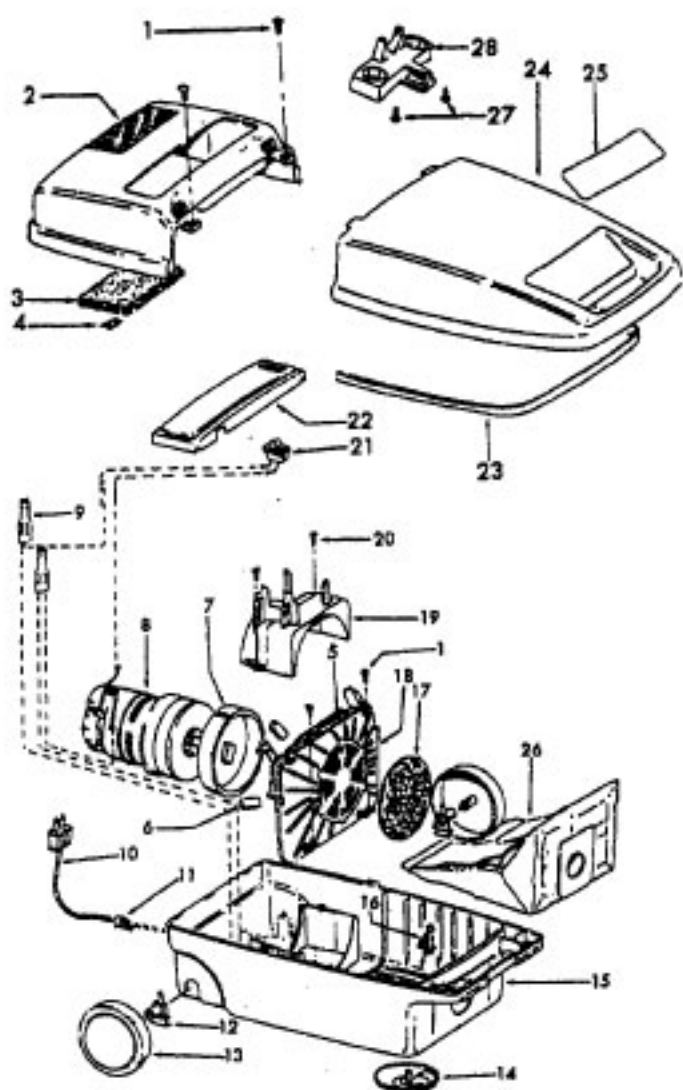

----- Manual continues below part list -----

Available Replacement Parts for HOOVER S3397

H-4010028K	BAG OEM HOOVER (3 PACK) K
H-4010100K	BAG FOR HOOVER VACUUM OEM 3 PACK
HR-1810	FILTER HOOVER MESH FILTER
H-43414073	Floor brush.
H-43414064	DUSTING BRUSH (ONE PEICE)
HR-5000	EXTENSION TUBE

Ref. No.	Part No.	Description
1	21447041	Screw
2	37195047	Motor Cover - JM
	37195102	Motor Cover - ABN - S3393, S3393-020, S3393-040
	37195106	Motor Cover - NAA - S3531
	37195075	Motor Cover - AG - S3410
3	34163003	Diffuser
4	21366004	Speed Nut
5	34133007	Seal
6	34132006	Pad (4)
7	34143002	Seal
8	43577109	Motor - S3401 - (P - 111)
	43577011	Motor - S3393, S3393-020, S3410 S3393-040, S3397, S3531 (P-174)
9	12227	Insulated Terminal (2)
	27618508	Wire Connector
10	46363039	Attach. Cord - AAP - 16 - S3401
	46363297	Attach. Cord - AAP - 20 - S3393, S3393-020, S3397
	46363305	Attach Cord - 20 - AG -S3410 S3393-040, S3531
11	27482301	Strain Relief
12	38511015	Wheel Bearing
13	38522058	Wheel - AAP - S3397
	38522061	Wheel - AG - S3393, S3393-020 S3393-040, S3531, S3401, S3410
14	41432040	Wheel Carrier
15	37231049	Main Body - JM - S3401
	37223265	Main Body - JM - S3397
	37223274	Main Body - ABN - S3393, S3393-020, S3393-040