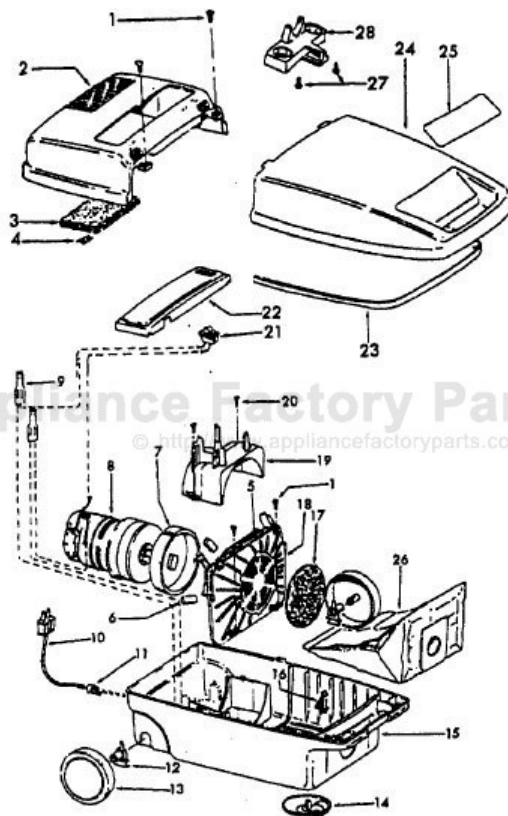

This Owner's Manual is provided and hosted by Appliance Factory Parts.

HOOVER S3397 Owner's Manual

[Shop genuine replacement parts for HOOVER S3397](#)

[Find Your HOOVER Vacuum Cleaner Parts - Select From 1456 Models](#)

----- Manual continues below part list -----

Available Replacement Parts for HOOVER S3397

H-4010028K	BAG OEM HOOVER (3 PACK) K
H-4010100K	BAG FOR HOOVER VACUUM OEM 3 PACK
HR-1810	FILTER HOOVER MESH FILTER
H-43414073	Floor brush.
H-43414064	DUSTING BRUSH (ONE PEICE)
HR-5000	EXTENSION TUBE

Ref. No.	Part No.	Description
1	21447041	Screw
2	37195047	Motor Cover - JM
	37195102	Motor Cover - ABN - S3393, S3393-020, S3393-040
	37195106	Motor Cover - NAA - S3531
	37195075	Motor Cover - AG - S3410
3	34163003	Diffuser
4	21366004	Speed Nut
5	34133007	Seal
6	34132006	Pad (4)
7	34143002	Seal
8	43577109	Motor - S3401 - (P - 111)
	43577011	Motor - S3393, S3393-020, S3410 S3393-040, S3397, S3531 (P-174)
9	12227	Insulated Terminal (2)
	27618508	Wire Connector
10	46363039	Attach. Cord - AAP - 16 - S3401
	46363297	Attach. Cord - AAP - 20 - S3393, S3393-020, S3397
	46363305	Attach Cord - 20 - AG -S3410 S3393-040, S3531
11	27482301	Strain Relief
12	38511015	Wheel Bearing
13	38522058	Wheel - AAP - S3397
	38522061	Wheel - AG - S3393, S3393-020 S3393-040, S3531, S3401, S3410
14	41432040	Wheel Carrier
15	37231049	Main Body - JM - S3401
	37223265	Main Body - JM - S3397
	37223274	Main Body - ABN - S3393, S3393-020, S3393-040