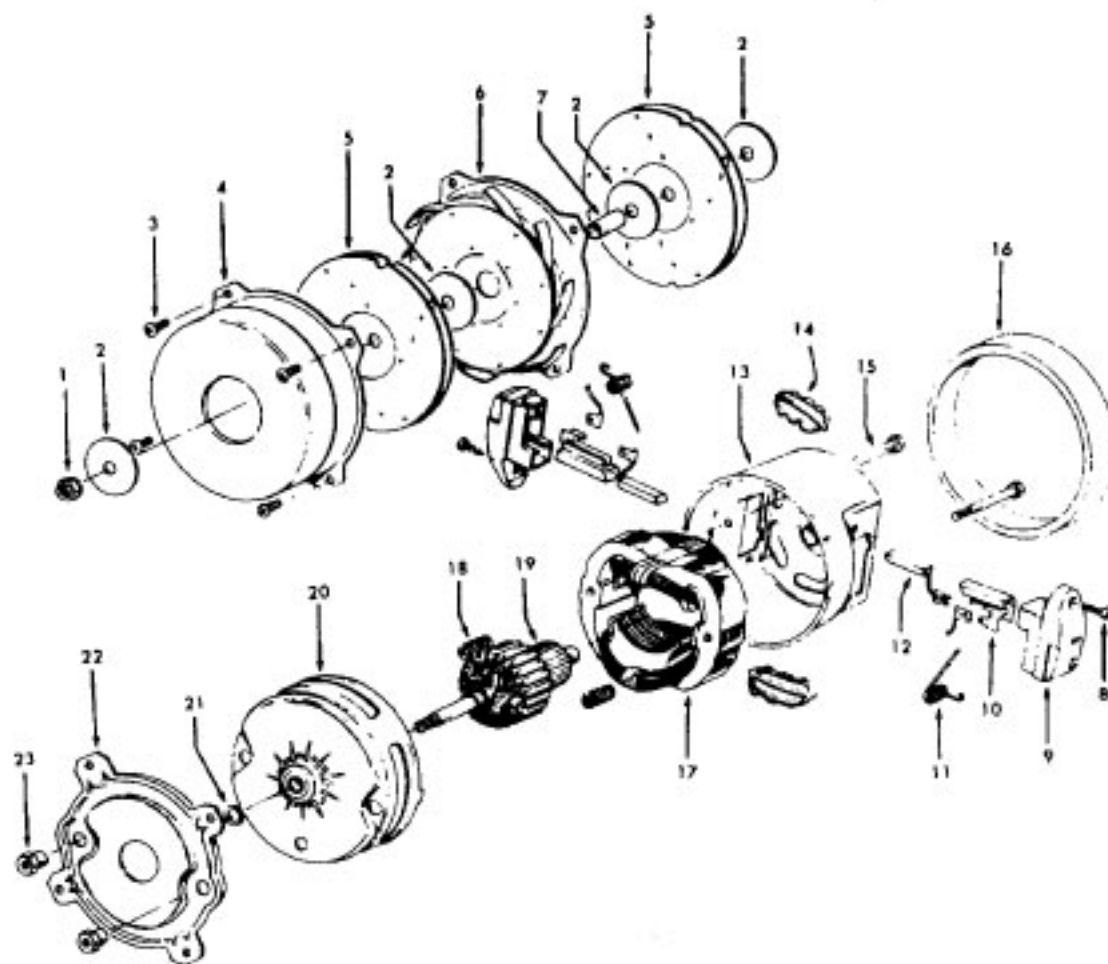

Motor - 43577112 +
43577008 +

Ref. No.	Part No.	Description
1	33426001	Nut
2	21312701	Washer
3	21434224	Screw
4	37191016	Outerstage Housing
5	43566017	Fan
6	43551005	Interstage
7	31742010	Spacer
8	21429406	Screw
9	167696AG	Brush Carrier
10	N/A	Brush Holder - Use Brush Carrier Assem. 47318008 (Incl. It. 9 - 12)
11	38353004	Spring
12	167681	Carbon Brush
13	42937003	Motor Housing - Upper
14	169702BZ	Bushing
15	33421004	Bolt
16	31195002	Air Baffle
17	45311051	Field Coil - 1" Stack Height
	45312037	Field Coil - 3/4" Stack Height
18	167721FW	Compression Spring
19	44765171	Armature - 1" Stack Height
	44765217	Armature - 3/4" Stack Height
20	37191085	Motor Housing - Lower
21	31148002	Spacer
22	36322002	Mounting Plate
23	167695EF	Nut