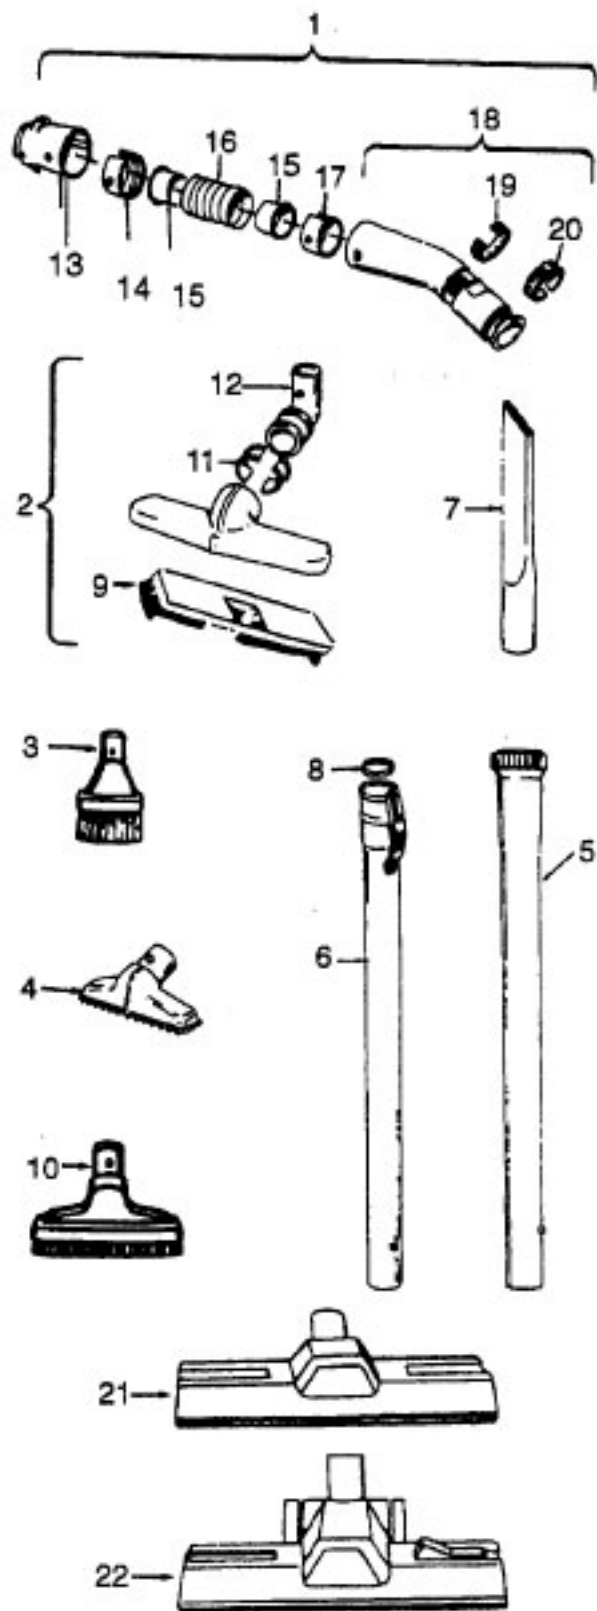

Ref. No.	Part No.	Description
1	21447041	Screw
2	37195047	Motor Cover - JM
	37195102	Motor Cover - ABN - S3393, S3393-020, S3393-040
	37195106	Motor Cover - NAA - S3531
	37195075	Motor Cover - AG - S3410
3	34163003	Diffuser
4	21366004	Speed Nut
5	34133007	Seal
6	34132006	Pad (4)
7	34143002	Seal
8	43577109	Motor - S3401 - (P - 111)
	43577011	Motor - S3393, S3393-020, S3410 S3393-040, S3397, S3531 (P-174)
9	12227	Insulated Terminal (2)
	27618508	Wire Connector
10	46363039	Attach. Cord - AAP - 16 - S3401
	46363297	Attach. Cord - AAP - 20 - S3393, S3393-020, S3397
	46363305	Attach Cord - 20 - AG -S3410 S3393-040, S3531
11	27482301	Strain Relief
12	38511015	Wheel Bearing
13	38522058	Wheel - AAP - S3397
	38522061	Wheel - AG - S3393, S3393-020 S3393-040, S3531, S3401, S3410
14	41432040	Wheel Carrier
15	37231049	Main Body - JM - S3401
	37223265	Main Body - JM - S3397
	37223274	Main Body - ABN - S3393, S3393-020, S3393-040

Ref. No.	Part No.	Description
1	33426001	Nut
2	21312701	Washer
3	21434224	Screw
4	37191016	Outerstage Housing
5	43566017	Fan
6	43551005	Interstage
7	31742010	Spacer
8	21429406	Screw
9	167696AG	Brush Carrier
10	N/A	Brush Holder - Use Brush Carrier Assem. 47318008 (Incl. It. 9 - 12)
11	38353004	Spring
12	167681	Carbon Brush
13	42937003	Motor Housing - Upper
14	169702BZ	Bushing
15	33421004	Bolt
16	31195002	Air Baffle
17	45311051	Field Coil - 1" Stack Height
	45312037	Field Coil - 3/4" Stack Height
18	167721FW	Compression Spring
19	44765171	Armature - 1" Stack Height
	44765217	Armature - 3/4" Stack Height
20	37191085	Motor Housing - Lower
21	31148002	Spacer
22	36322002	Mounting Plate
23	167695EF	Nut