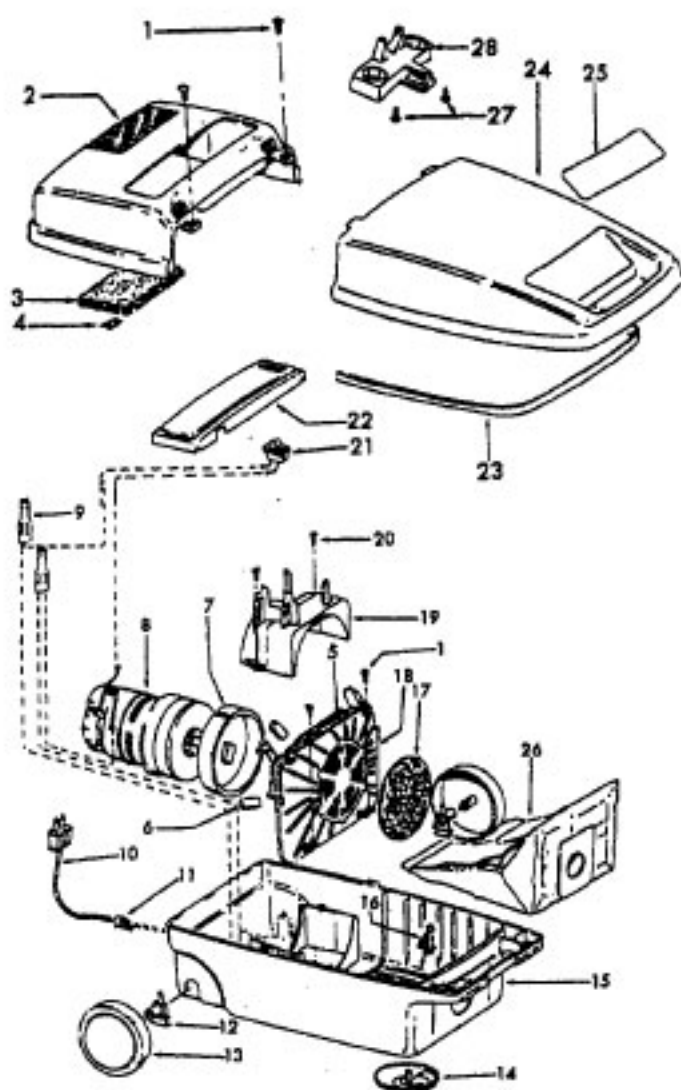

----- Manual continues below part list -----

Available Replacement Parts for HOOVER S3401

H-4010028K	BAG OEM HOOVER (3 PACK) K
H-4010100K	BAG FOR HOOVER VACUUM OEM 3 PACK
HR-1810	FILTER HOOVER MESH FILTER
H-43414073	Floor brush.
H-43414064	DUSTING BRUSH (ONE PEICE)
HR-5000	EXTENSION TUBE

Ref. No.	Part No.	Description
1	21447041	Screw
2	37195047	Motor Cover - JM
	37195102	Motor Cover - ABN - S3393, S3393-020, S3393-040
	37195106	Motor Cover - NAA - S3531
	37195075	Motor Cover - AG - S3410
3	34163003	Diffuser
4	21366004	Speed Nut
5	34133007	Seal
6	34132006	Pad (4)
7	34143002	Seal
8	43577109	Motor - S3401 - (P - 111)
	43577011	Motor - S3393, S3393-020, S3410 S3393-040, S3397, S3531 (P-174)
9	12227	Insulated Terminal (2)
	27618508	Wire Connector
10	46363039	Attach. Cord - AAP - 16 - S3401
	46363297	Attach. Cord - AAP - 20 - S3393, S3393-020, S3397
	46363305	Attach Cord - 20 - AG -S3410 S3393-040, S3531
11	27482301	Strain Relief
12	38511015	Wheel Bearing
13	38522058	Wheel - AAP - S3397
	38522061	Wheel - AG - S3393, S3393-020 S3393-040, S3531, S3401, S3410
14	41432040	Wheel Carrier
15	37231049	Main Body - JM - S3401
	37223265	Main Body - JM - S3397
	37223274	Main Body - ABN - S3393, S3393-020, S3393-040