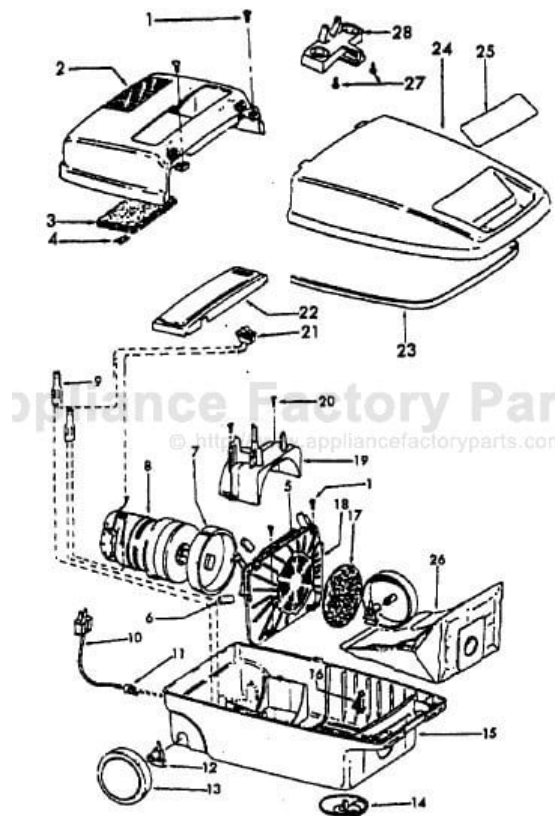

[Find Your HOOVER Vacuum Cleaner Parts - Select From 1456 Models](#)

----- Manual continues below part list -----