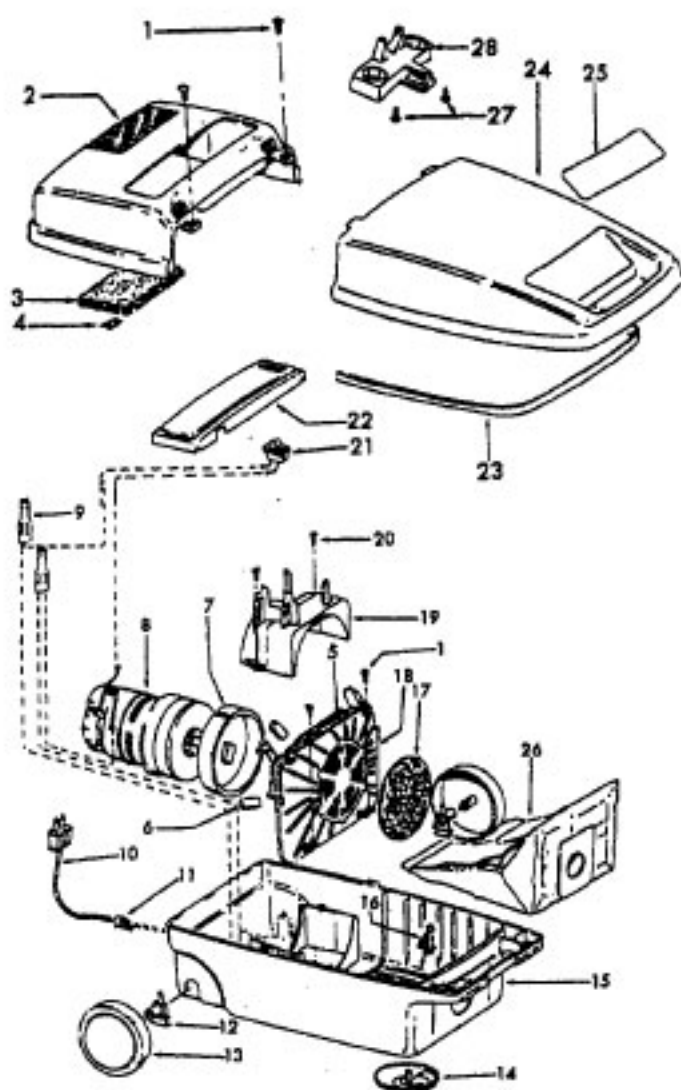

----- Manual continues below part list -----

Available Replacement Parts for HOOVER S3410

H-4010028K	BAG OEM HOOVER (3 PACK) K
H-4010100K	BAG FOR HOOVER VACUUM OEM 3 PACK
HR-1810	FILTER HOOVER MESH FILTER
H-43414073	Floor brush.
H-43414064	DUSTING BRUSH (ONE PEICE)
HR-5000	EXTENSION TUBE

Ref. No.	Part No.	Description
1	21447041	Screw
2	37195047	Motor Cover - JM
	37195102	Motor Cover - ABN - S3393, S3393-020, S3393-040
	37195106	Motor Cover - NAA - S3531
	37195075	Motor Cover - AG - S3410
3	34163003	Diffuser
4	21366004	Speed Nut
5	34133007	Seal
6	34132006	Pad (4)
7	34143002	Seal
8	43577109	Motor - S3401 - (P - 111)
	43577011	Motor - S3393, S3393-020, S3410, S3393-040, S3397, S3531 (P-174)
9	12227	Insulated Terminal (2)
	27618508	Wire Connector
10	46363039	Attach. Cord - AAP - 16 - S3401
	46363297	Attach. Cord - AAP - 20 - S3393, S3393-020, S3397
	46363305	Attach Cord - 20 - AG - S3410, S3393-040, S3531
11	27482301	Strain Relief
12	38511015	Wheel Bearing
13	38522058	Wheel - AAP - S3397
	38522061	Wheel - AG - S3393, S3393-020, S3393-040, S3531, S3401, S3410
14	41432040	Wheel Carrier
15	37231049	Main Body - JM - S3401
	37223265	Main Body - JM - S3397
	37223274	Main Body - ABN - S3393, S3393-020, S3393-040