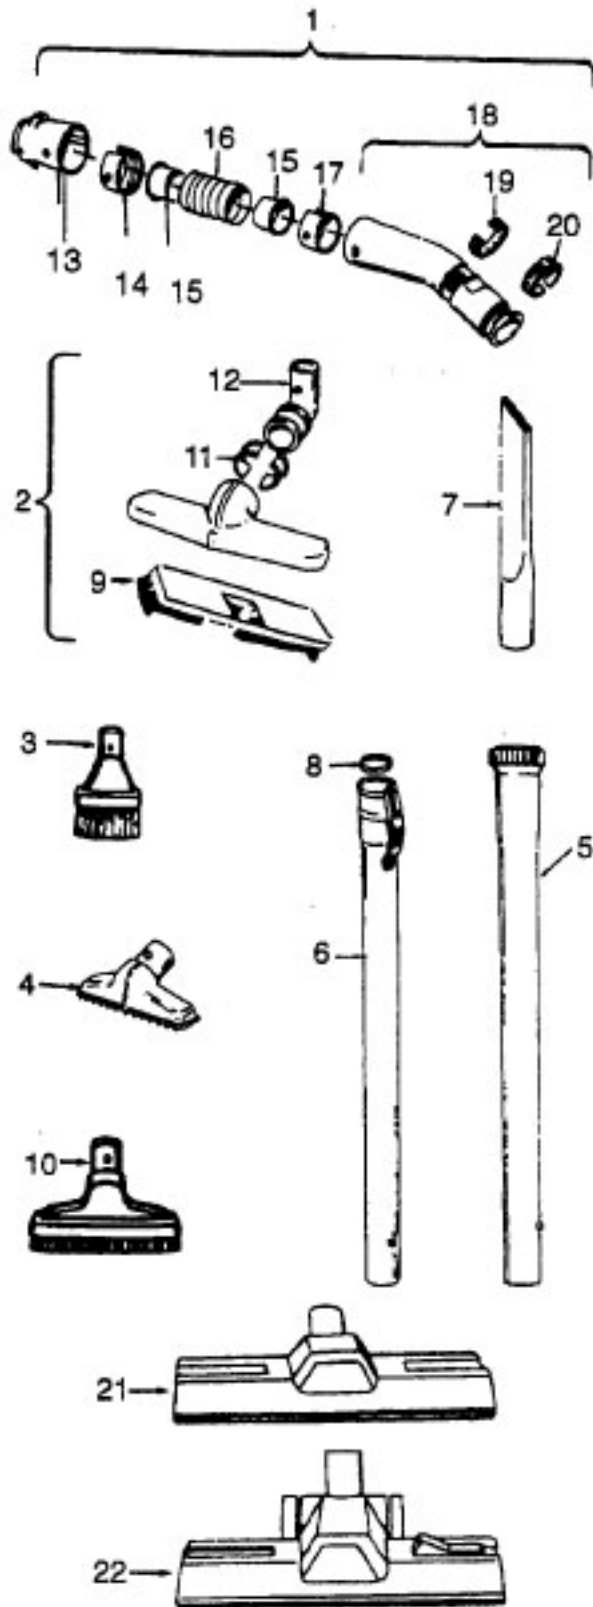

Ref. No.	Part No.	Description
1	21447041	Screw
2	37195047	Motor Cover - JM
	37195102	Motor Cover - ABN - S3393, S3393-020, S3393-040
	37195106	Motor Cover - NAA - S3531
	37195075	Motor Cover - AG - S3410
3	34163003	Diffuser
4	21366004	Speed Nut
5	34133007	Seal
6	34132006	Pad (4)
7	34143002	Seal
8	43577109	Motor - S3401 - (P - 111)
	43577011	Motor - S3393, S3393-020, S3410, S3393-040, S3397, S3531 (P-174)
9	12227	Insulated Terminal (2)
	27618508	Wire Connector
10	46363039	Attach. Cord - AAP - 16 - S3401
	46363297	Attach. Cord - AAP - 20 - S3393, S3393-020, S3397
	46363305	Attach Cord - 20 - AG - S3410, S3393-040, S3531
11	27482301	Strain Relief
12	38511015	Wheel Bearing
13	38522058	Wheel - AAP - S3397
	38522061	Wheel - AG - S3393, S3393-020, S3393-040, S3531, S3401, S3410
14	41432040	Wheel Carrier
15	37231049	Main Body - JM - S3401
	37223265	Main Body - JM - S3397
	37223274	Main Body - ABN - S3393, S3393-020, S3393-040

* Note: Use hose 43434259 on models S3531 produced after Sept. 3 '98

**Motor - 43577112 +
43577008 +**

Ref. No.	Part No.	Description
1	33426001	Nut
2	21312701	Washer
3	21434224	Screw
4	37191016	Outerstage Housing
5	43566017	Fan
6	43551005	Interstage
7	31742010	Spacer
8	21429406	Screw
9	167696AG	Brush Carrier
10	N/A	Brush Holder - Use Brush Carrier Assem. 47318008 (Incl. It. 9 - 12)
11	38353004	Spring
12	167681	Carbon Brush
13	42937003	Motor Housing - Upper
14	169702BZ	Bushing
15	33421004	Bolt
16	31195002	Air Baffle
17	45311051	Field Coil - 1" Stack Height
	45312037	Field Coil - 3/4" Stack Height
18	167721FW	Compression Spring
19	44765171	Armature - 1" Stack Height
	44765217	Armature - 3/4" Stack Height
20	37191085	Motor Housing - Lower
21	31148002	Spacer
22	36322002	Mounting Plate
23	167695EF	Nut