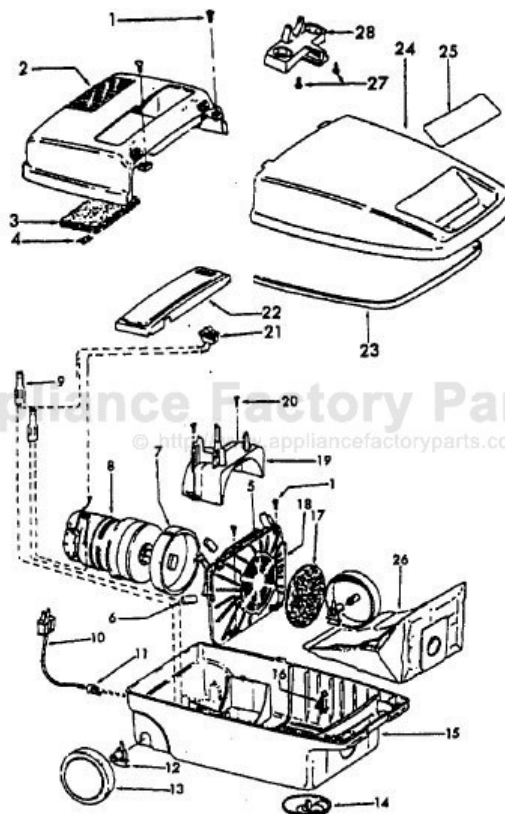

[Find Your HOOVER Vacuum Cleaner Parts - Select From 1456 Models](#)

----- Manual continues below part list -----